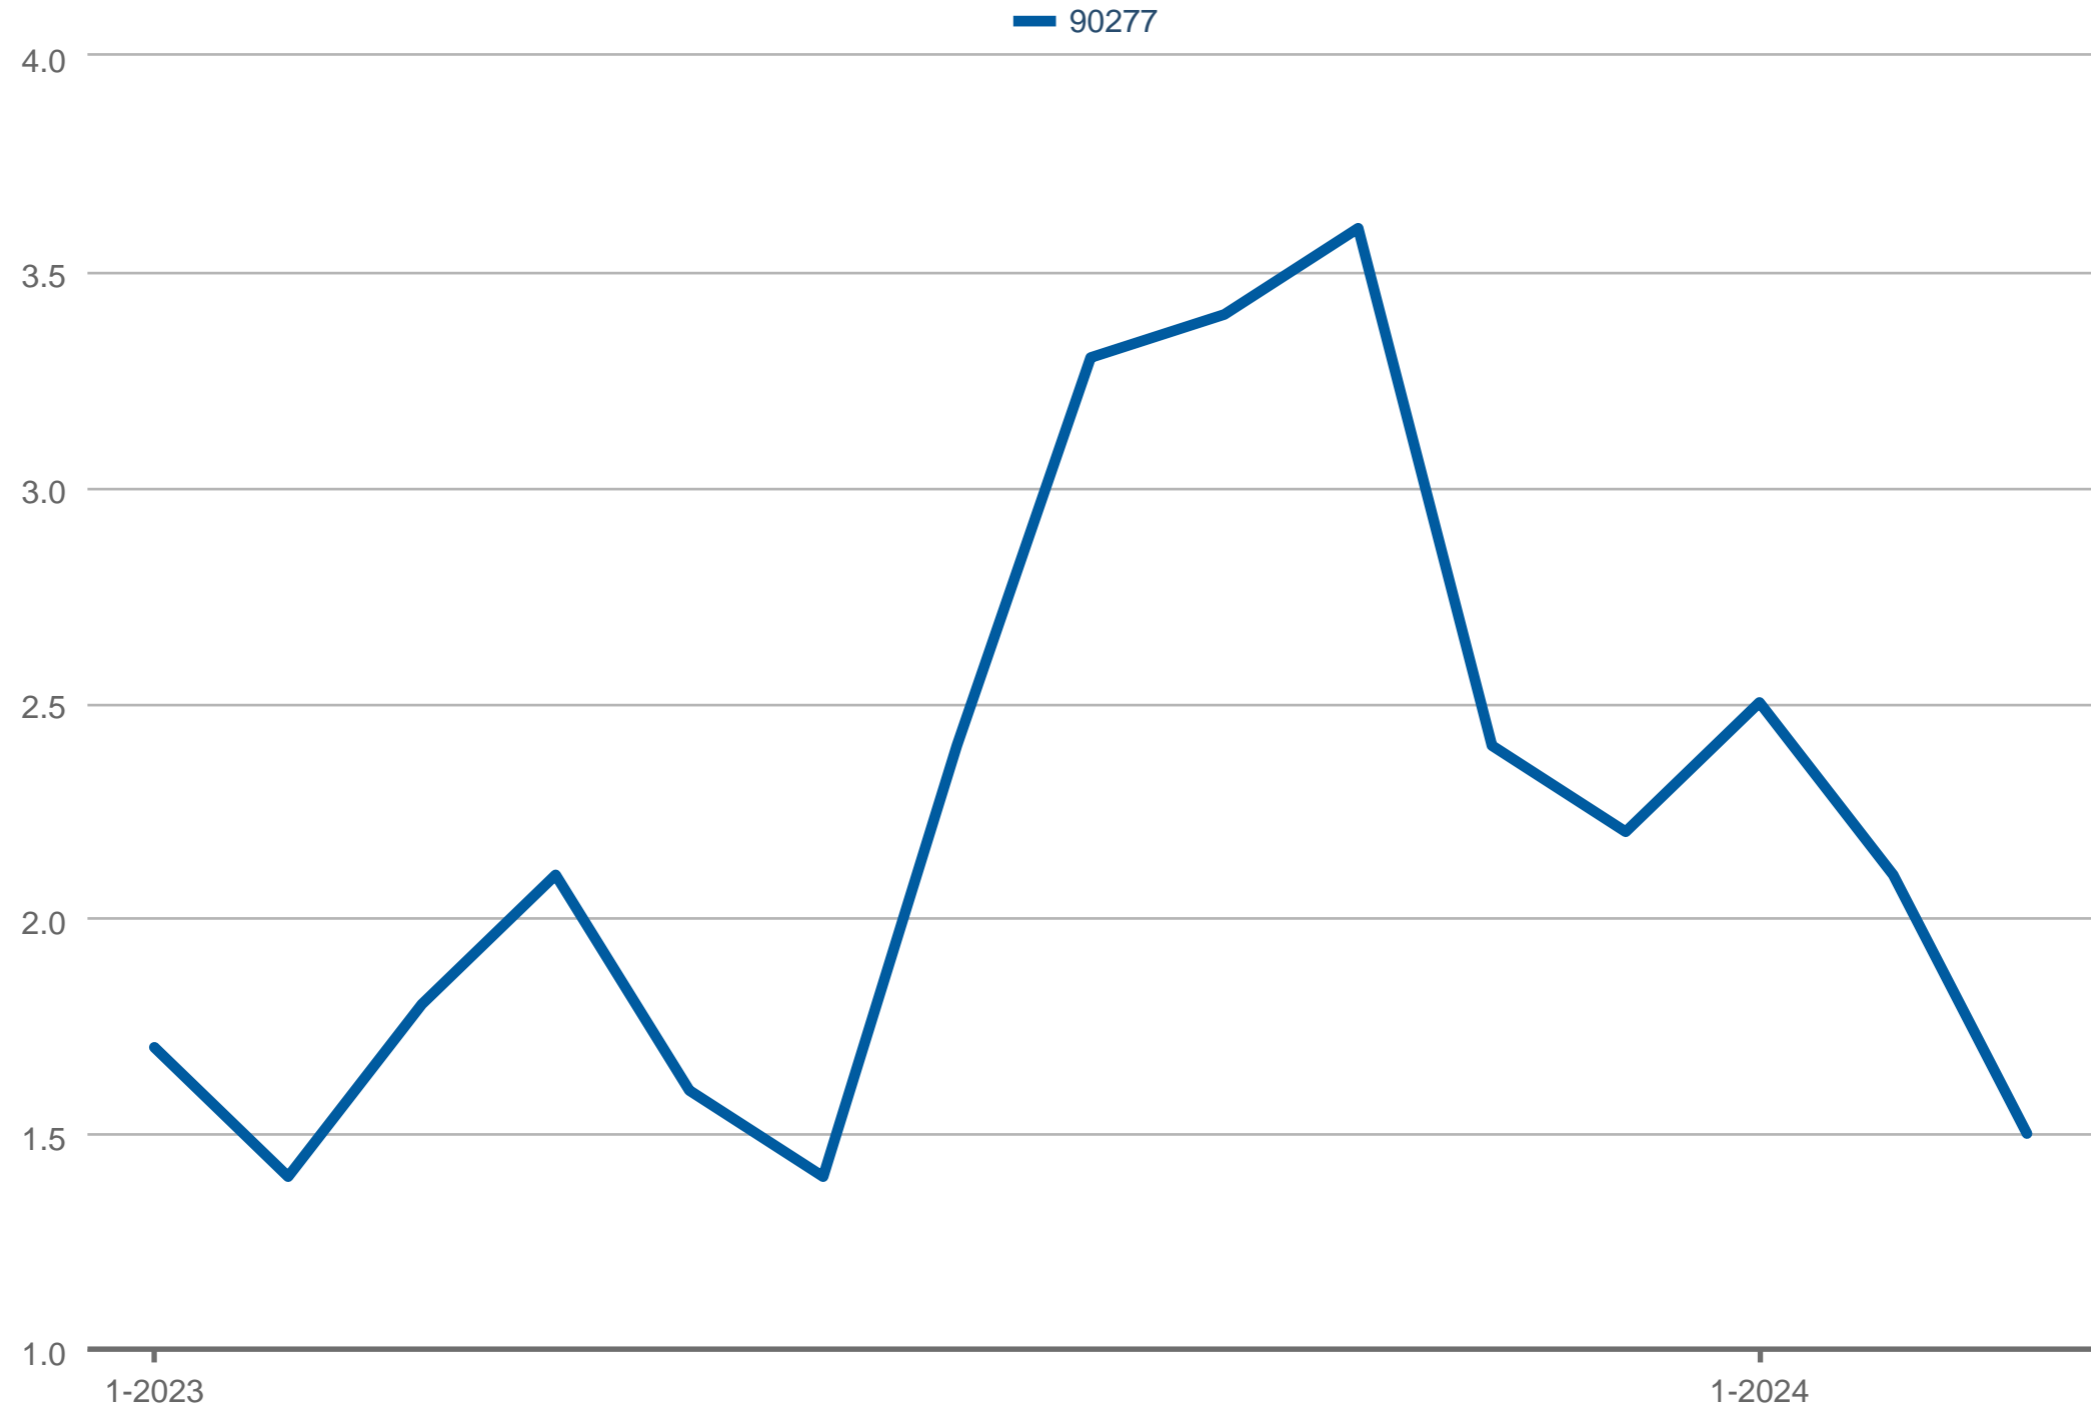

Inventory Months Supply

90277: Residential, Single Family

Each data point is one month of activity. Data is from April 18, 2024.