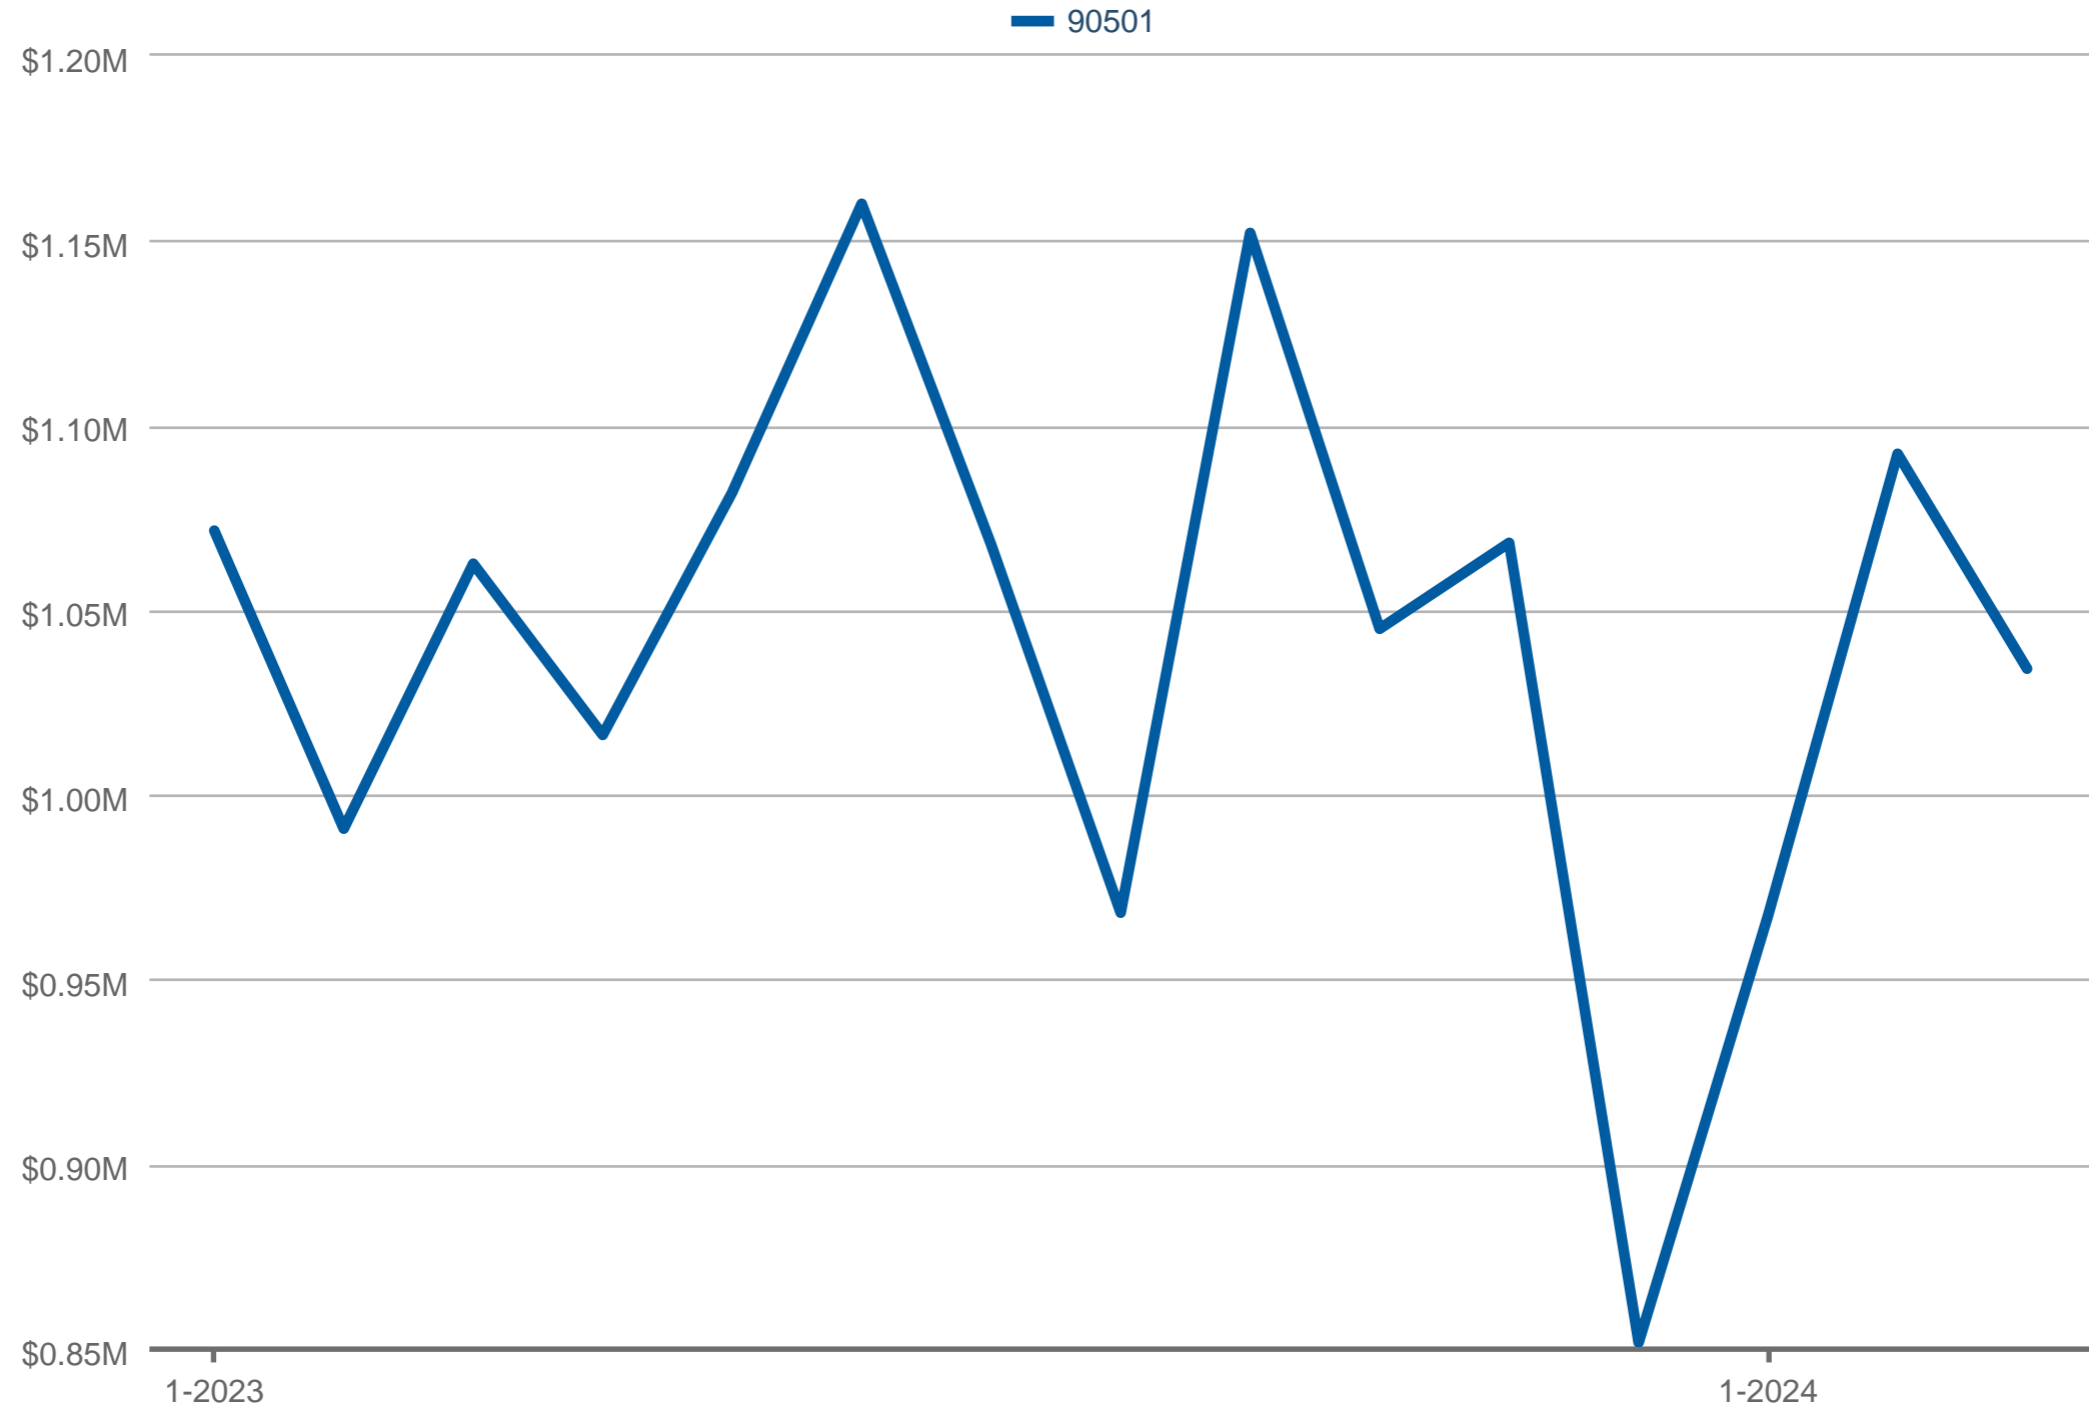

### Average Sales Price

90501: Residential, Single Family

Each data point is one month of activity. Data is from April 23, 2024.