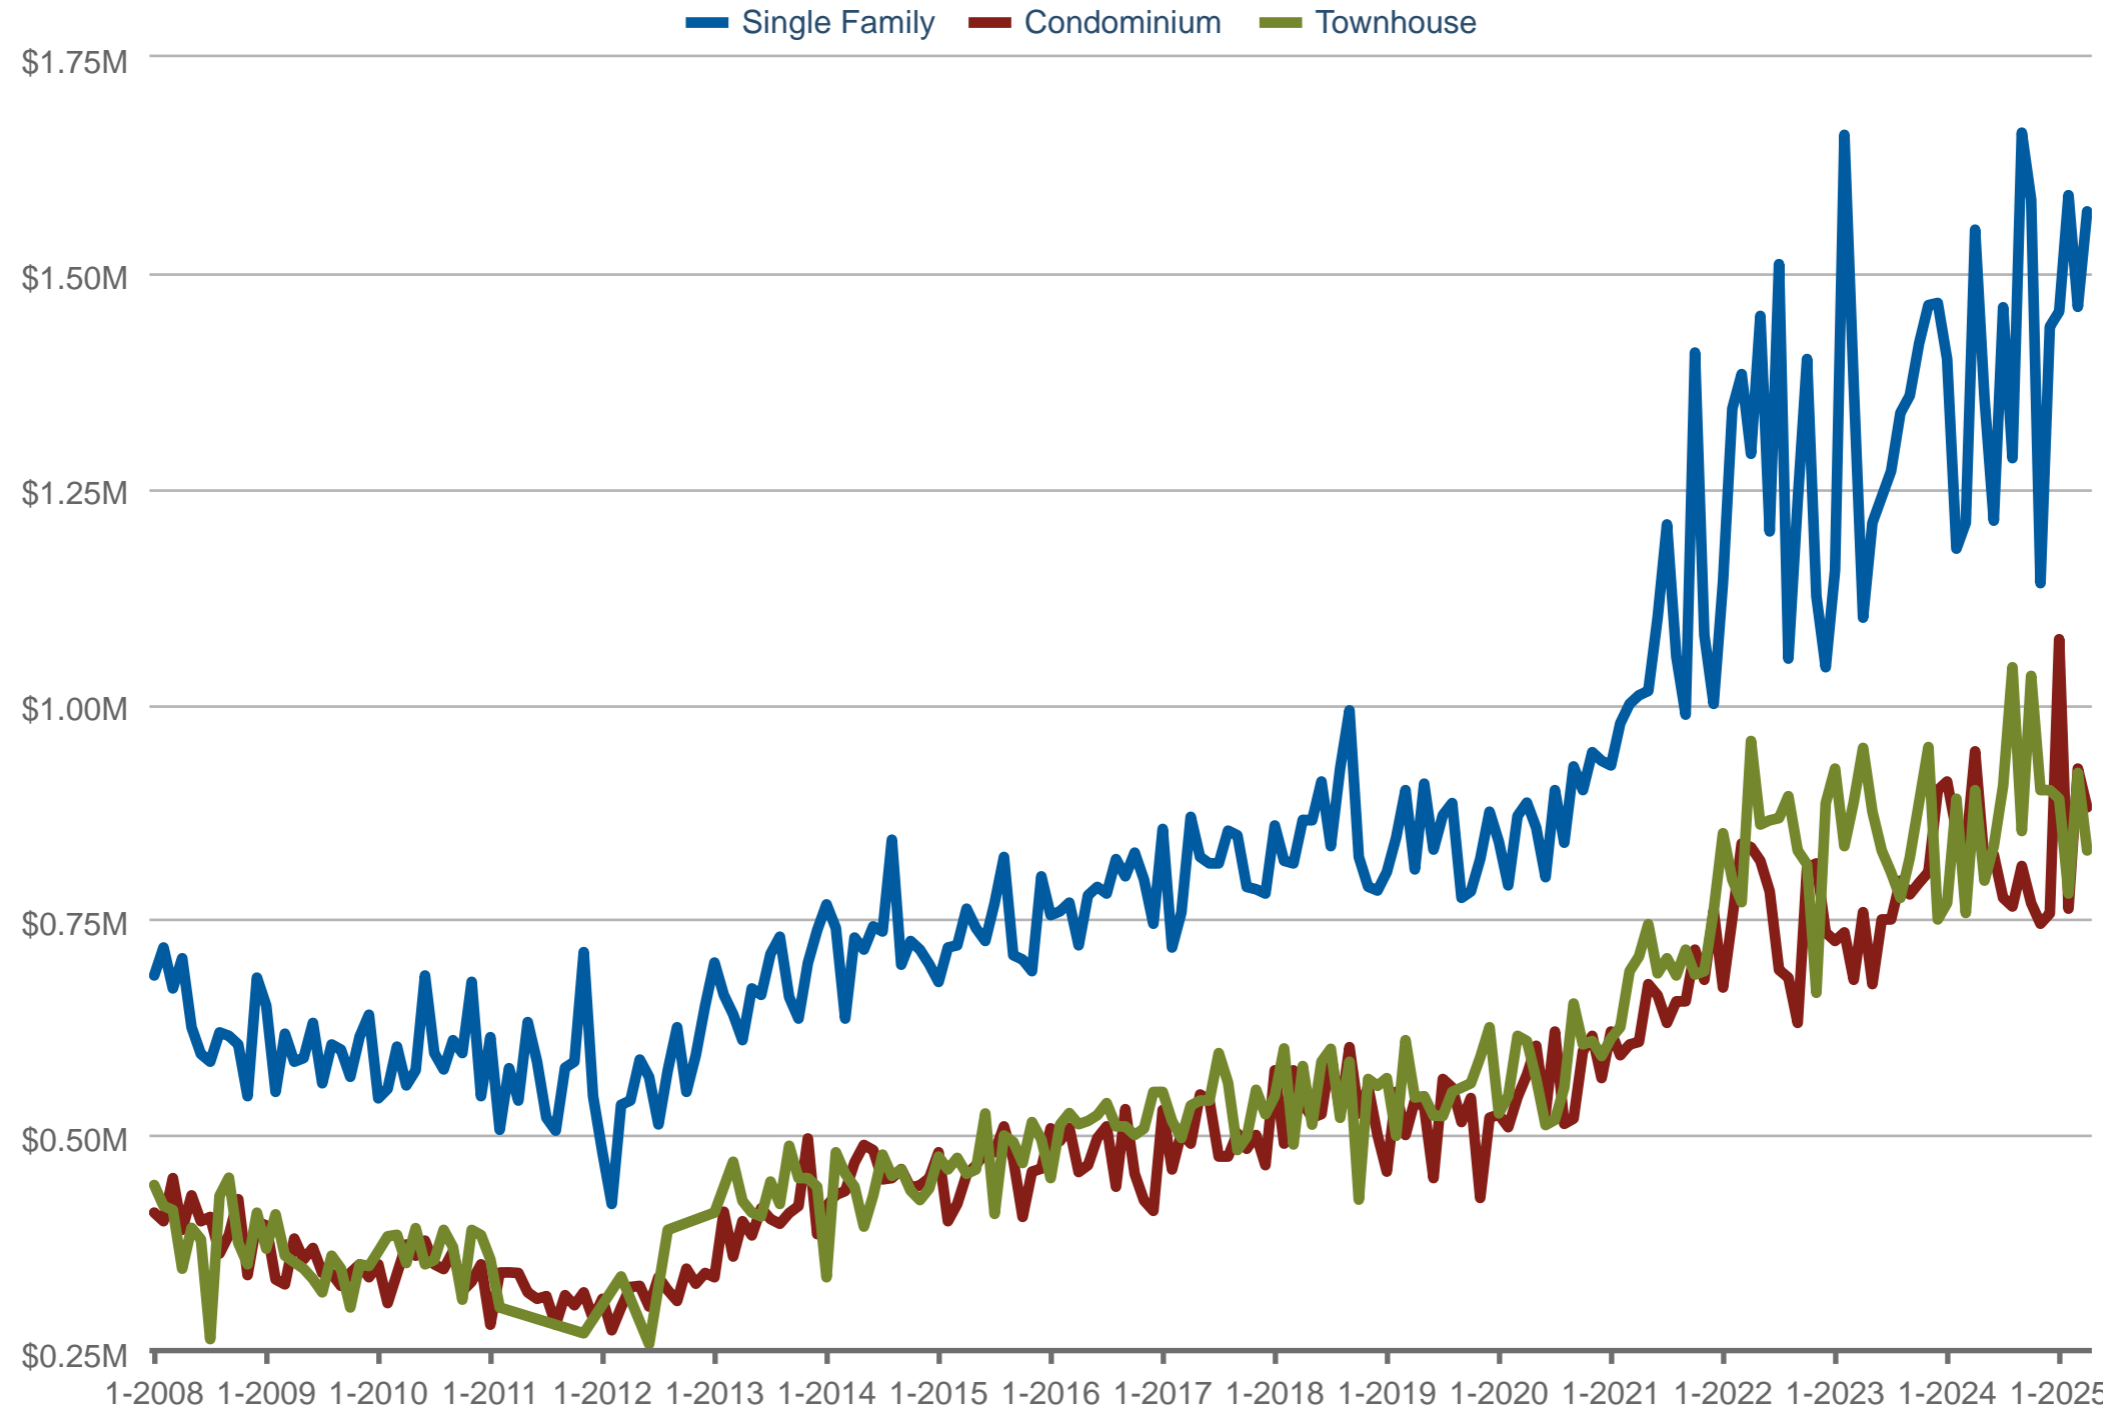

Median Sales Price - By Property Sub-Types

Aliso Viejo: Residential

Each data point is one month of activity. Data is from May 17, 2025.