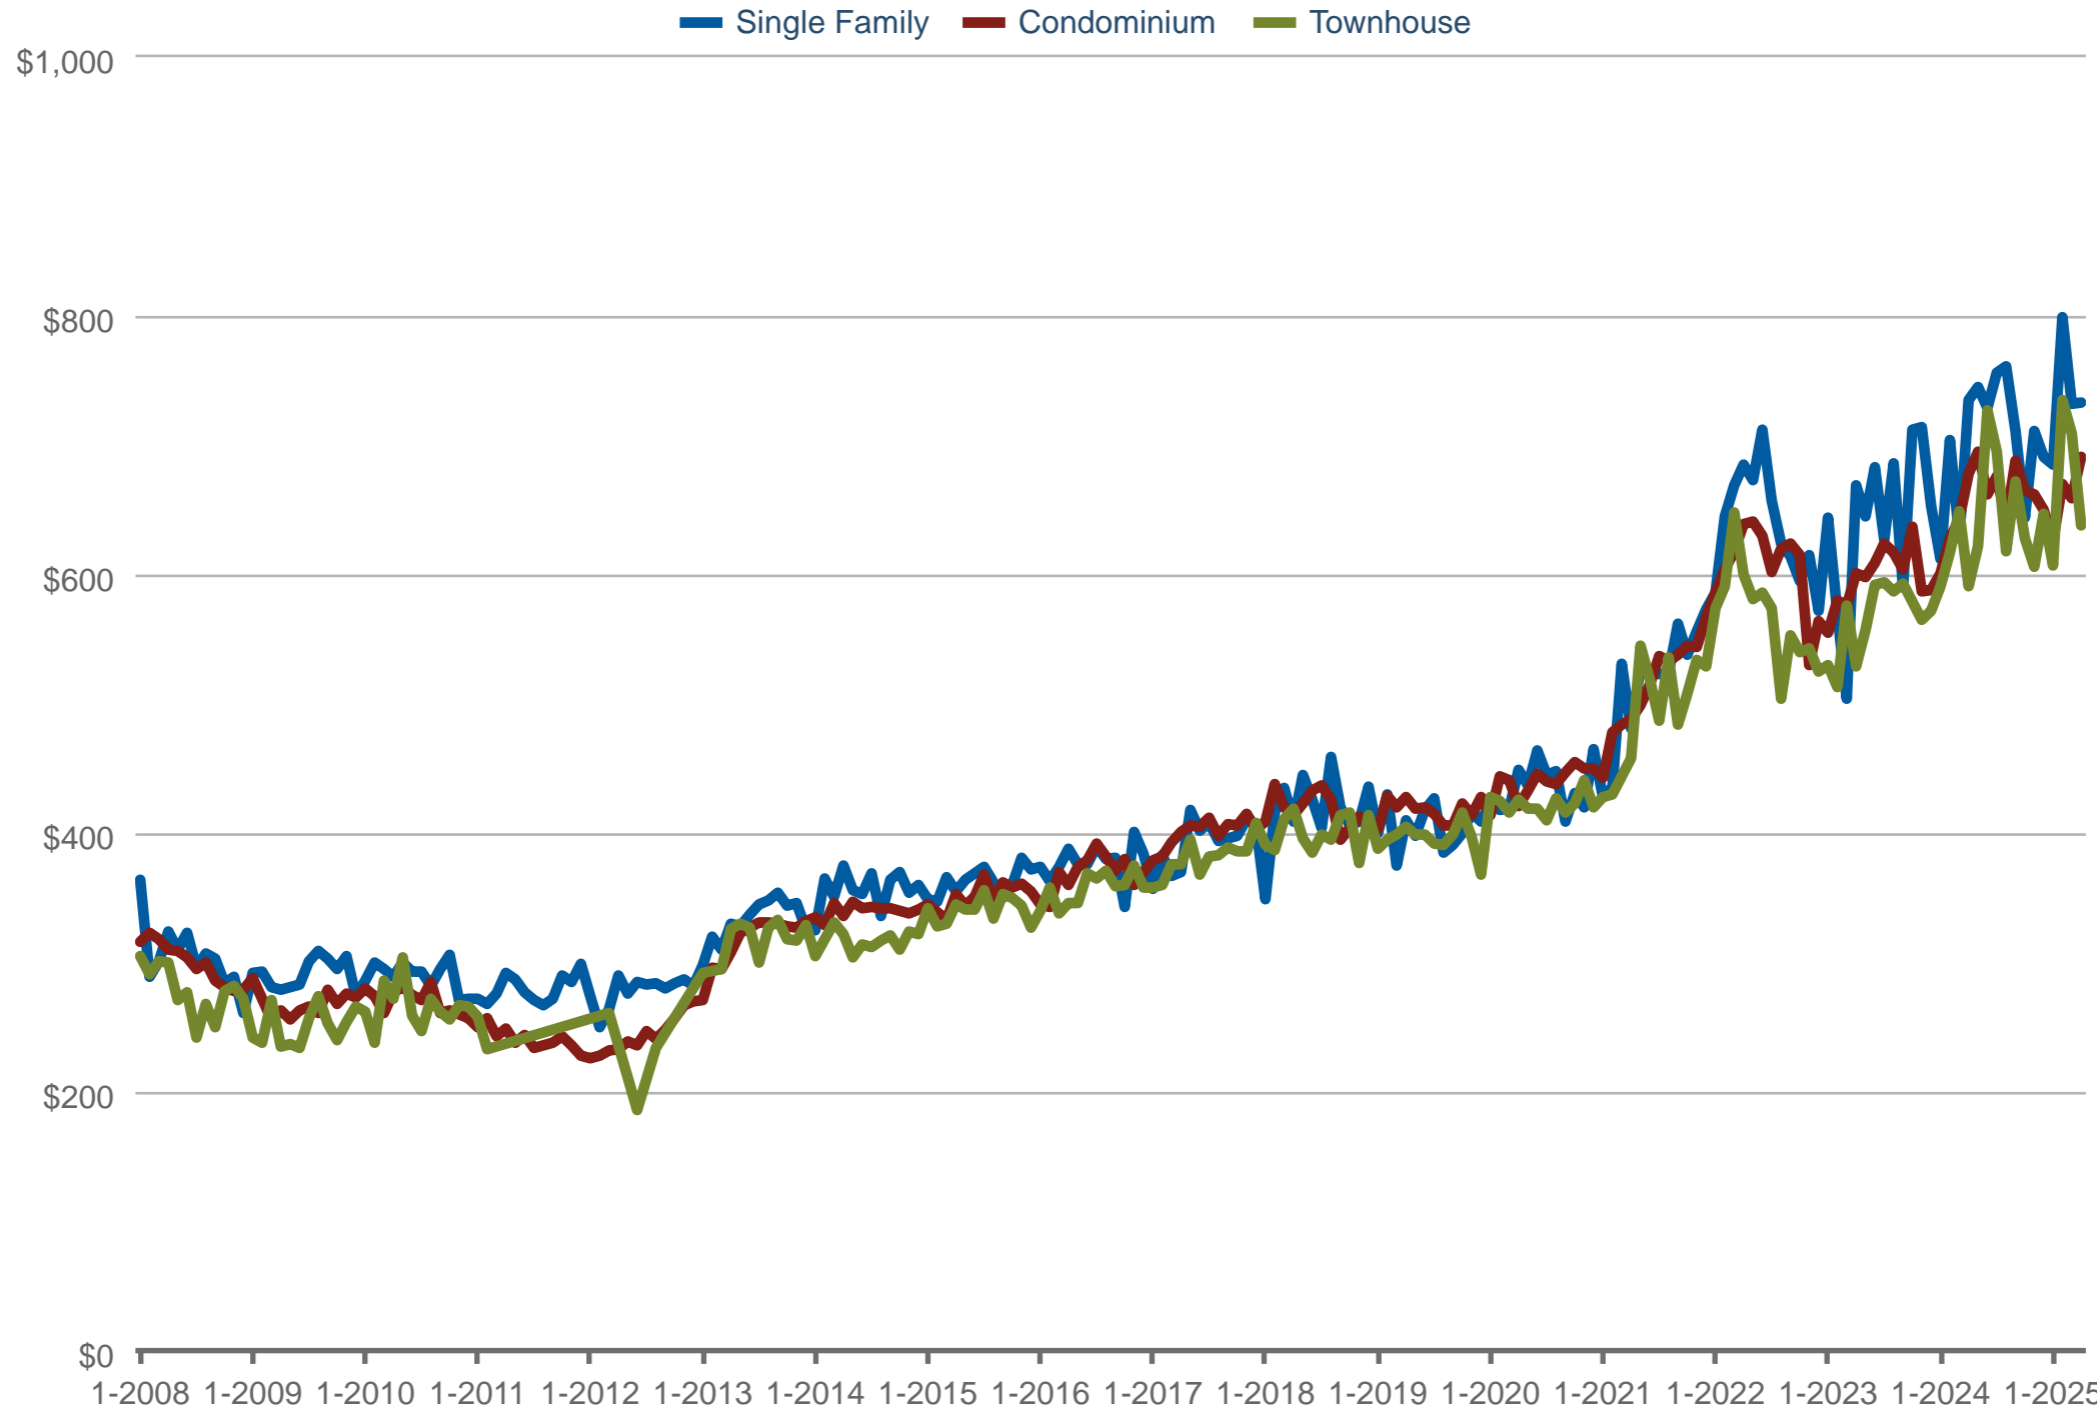

Median Price Per Square Foot - By Property Sub-Types

Aliso Viejo: Residential

Each data point is one month of activity. Data is from May 17, 2025.