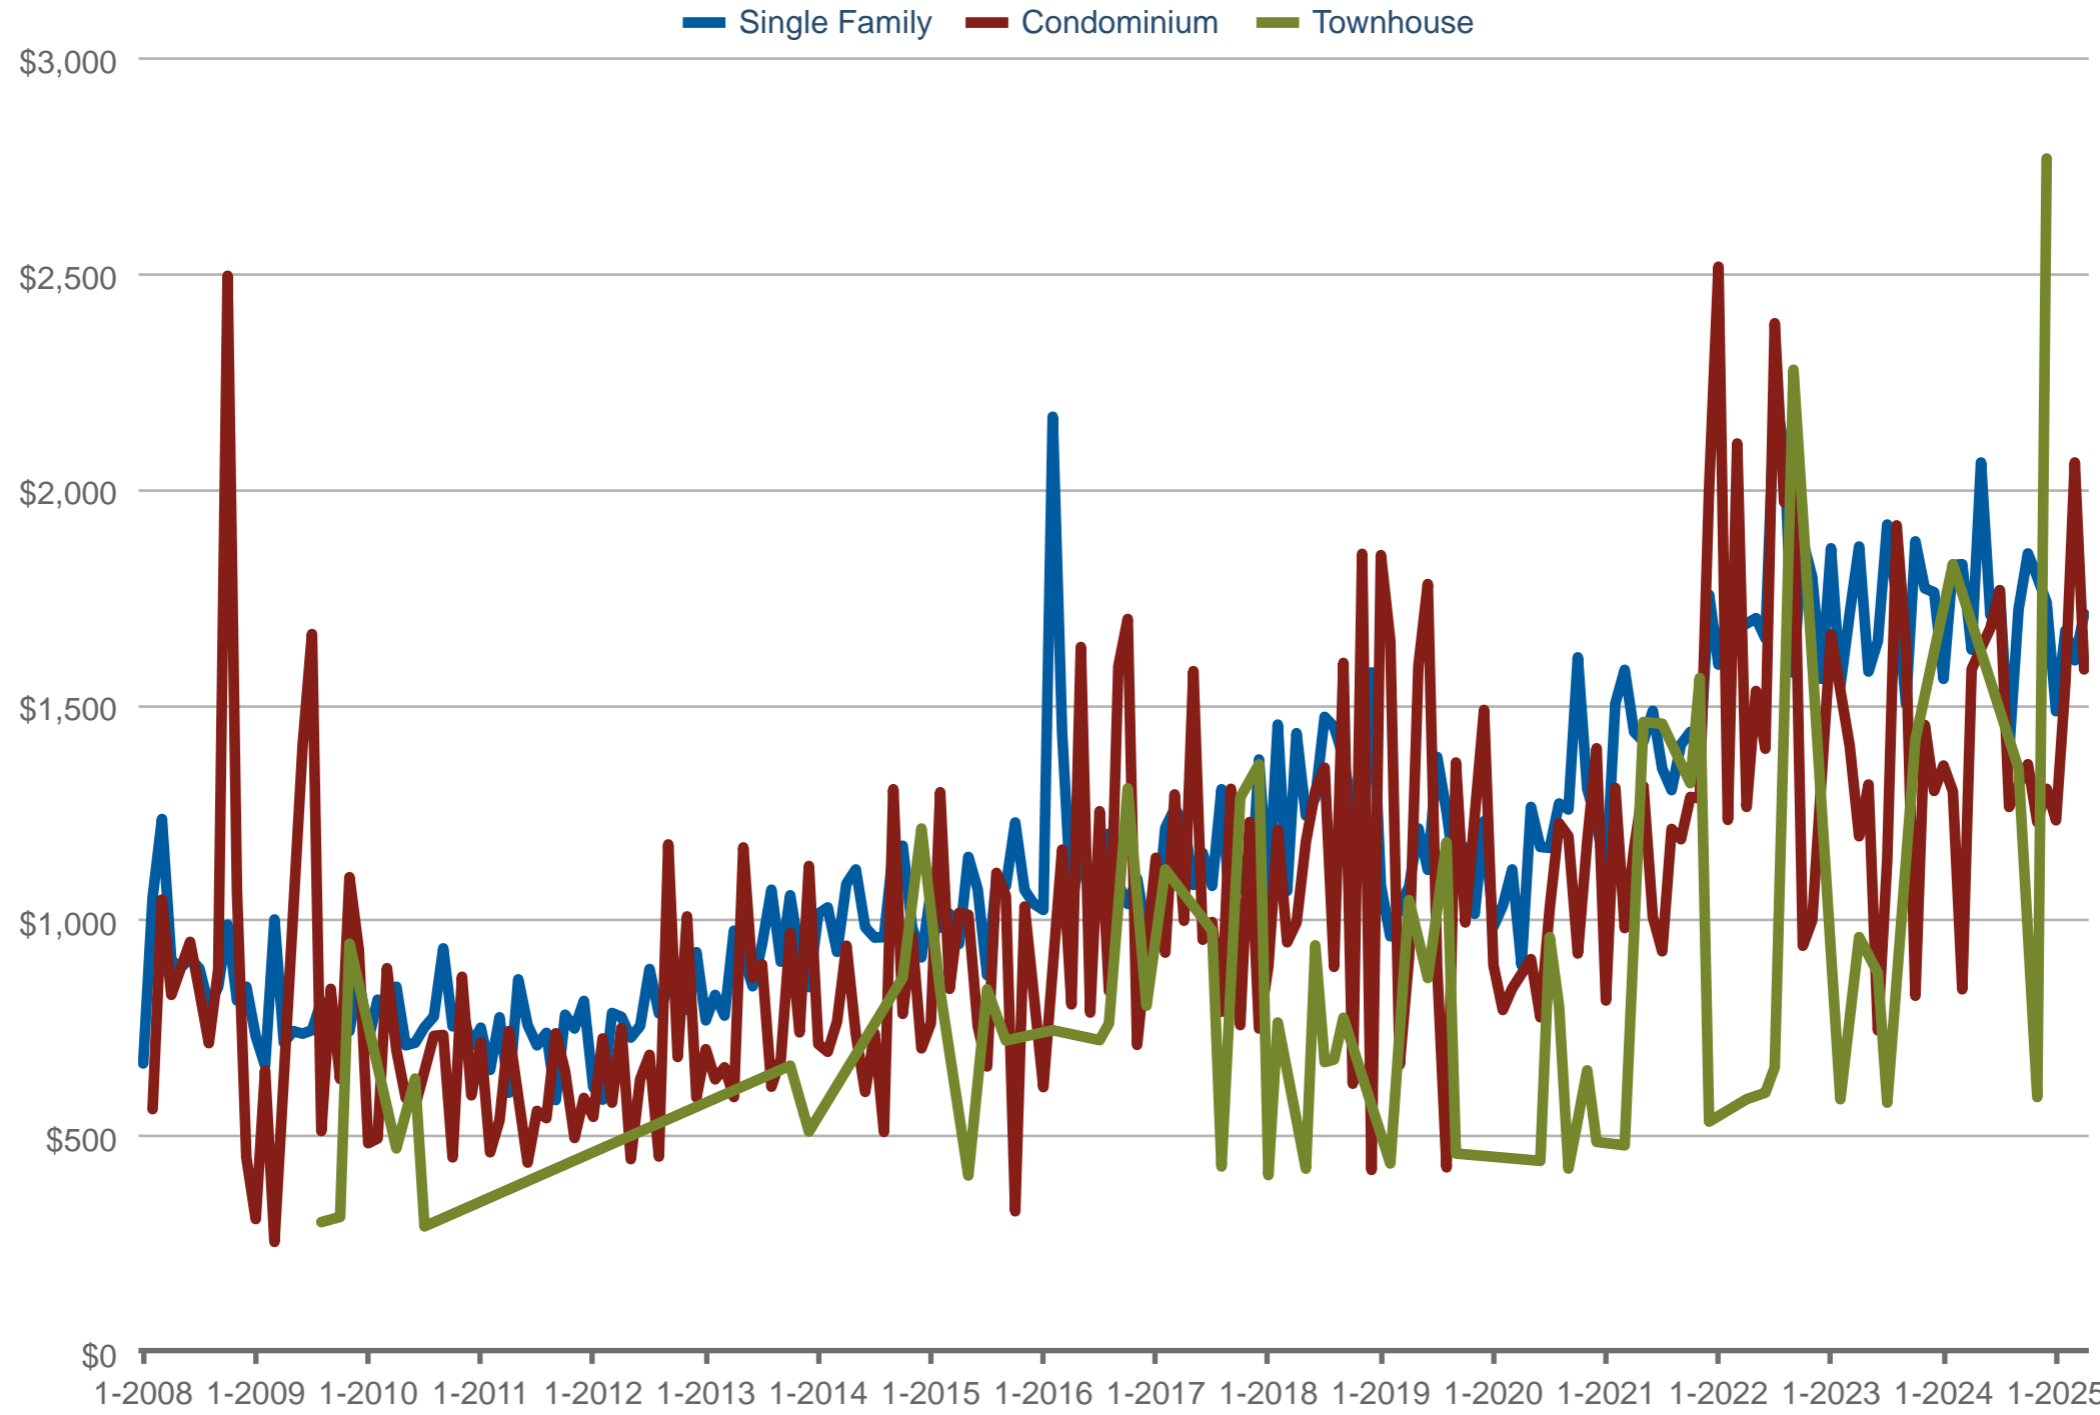

Average Price Per Square Foot - By Property Sub-Types

Laguna Beach: Residential

Each data point is one month of activity. Data is from May 17, 2025.