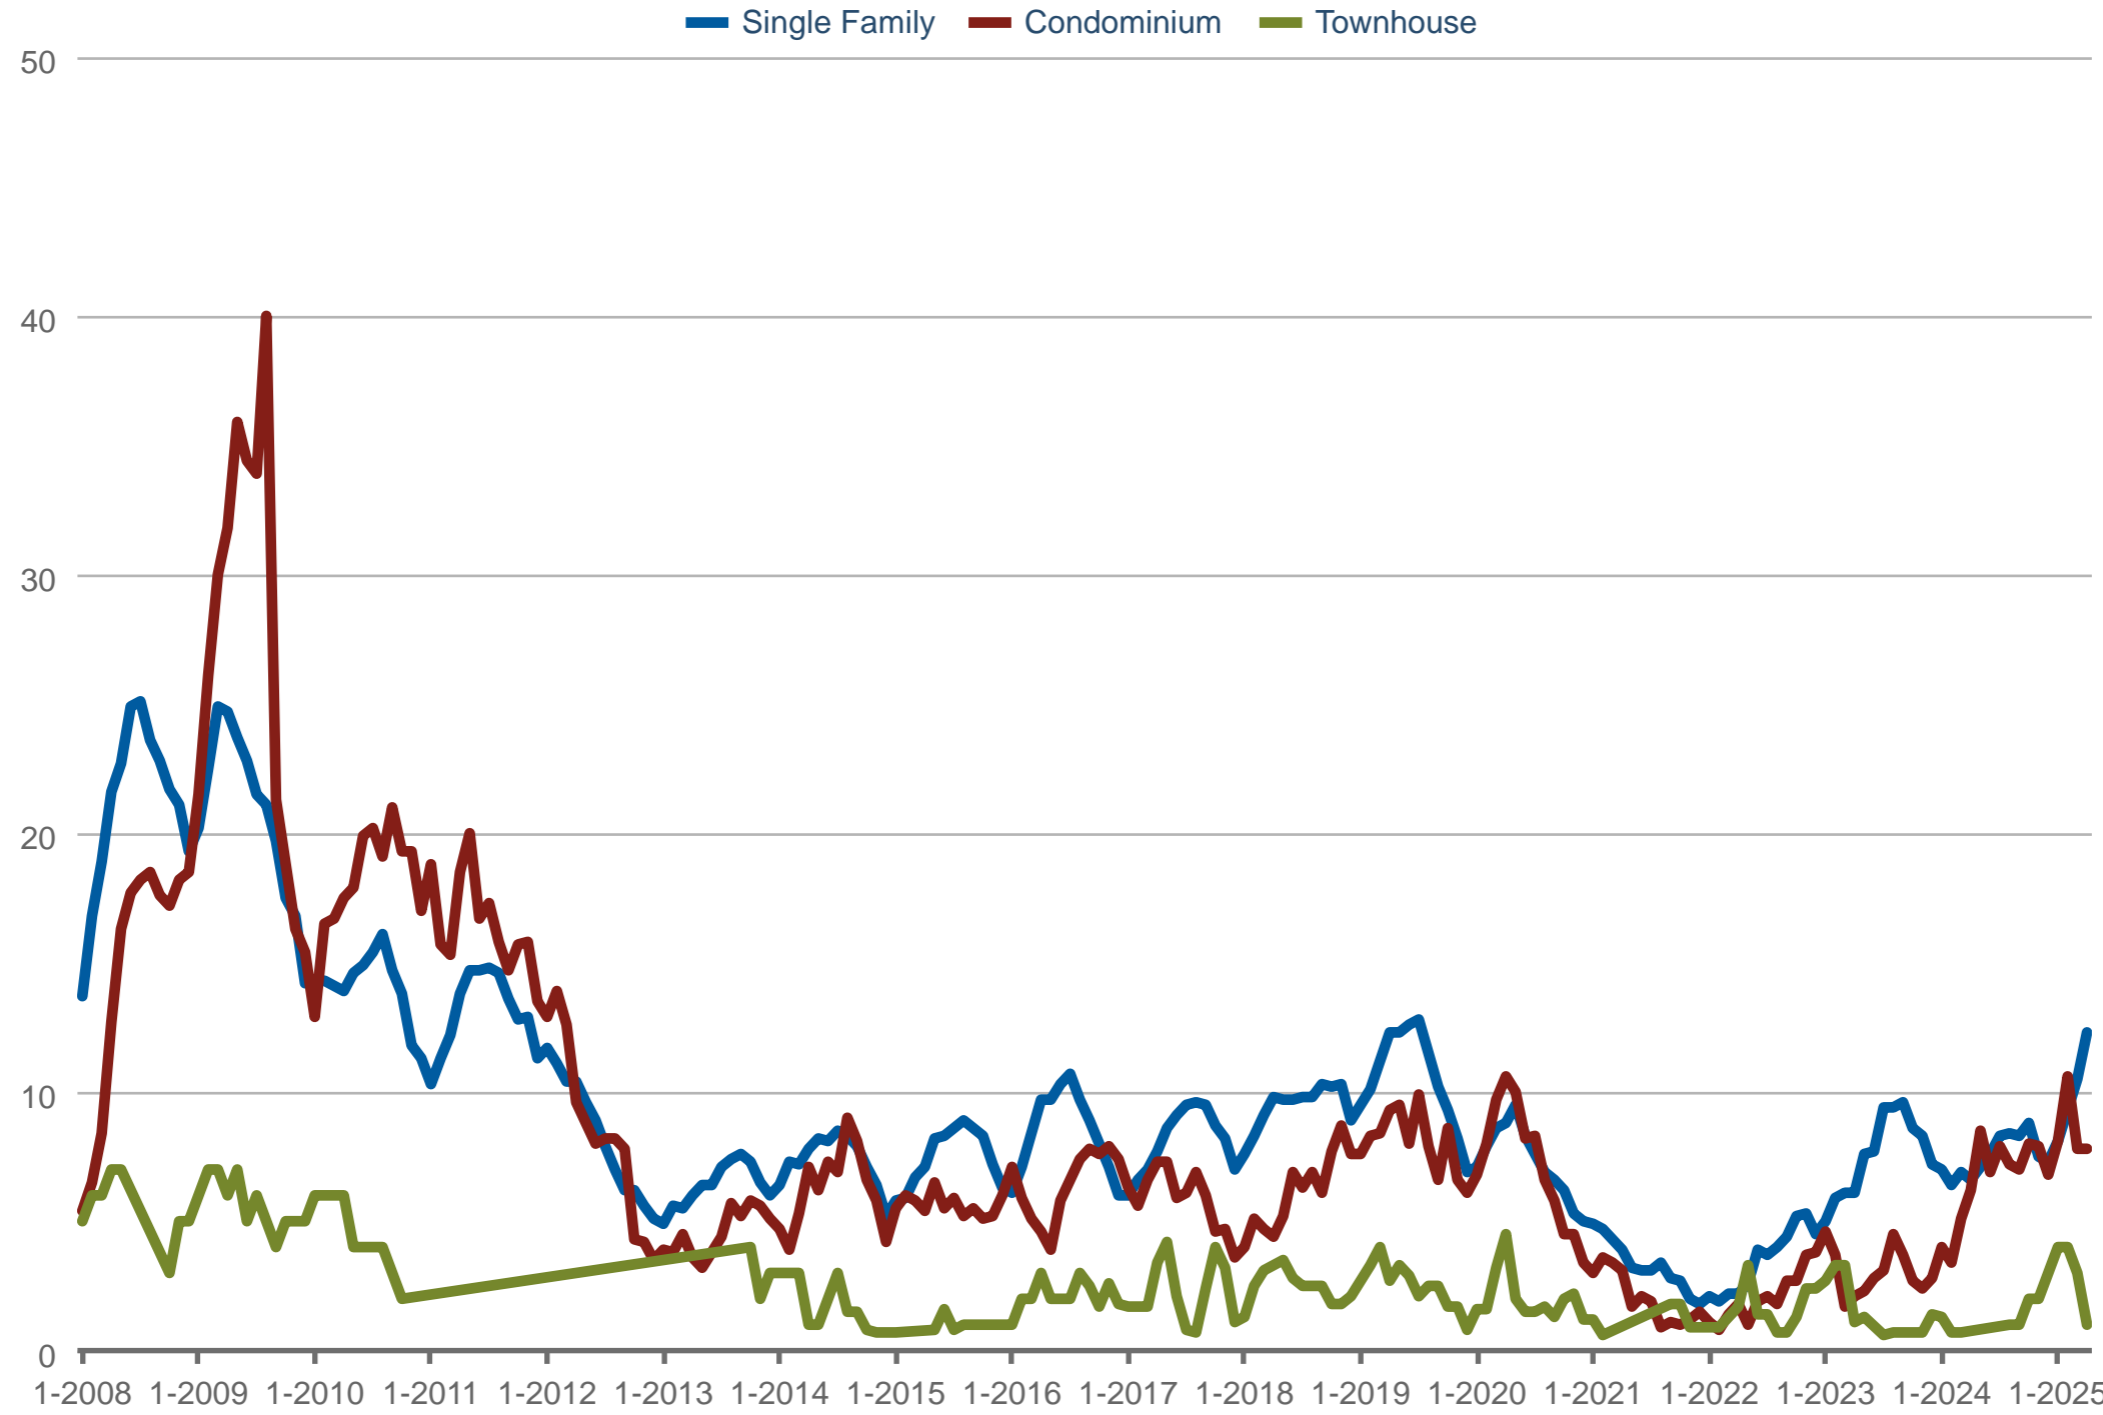

Inventory Months Supply - By Property Sub-Types

Laguna Beach: Residential

Each data point is one month of activity. Data is from May 17, 2025.