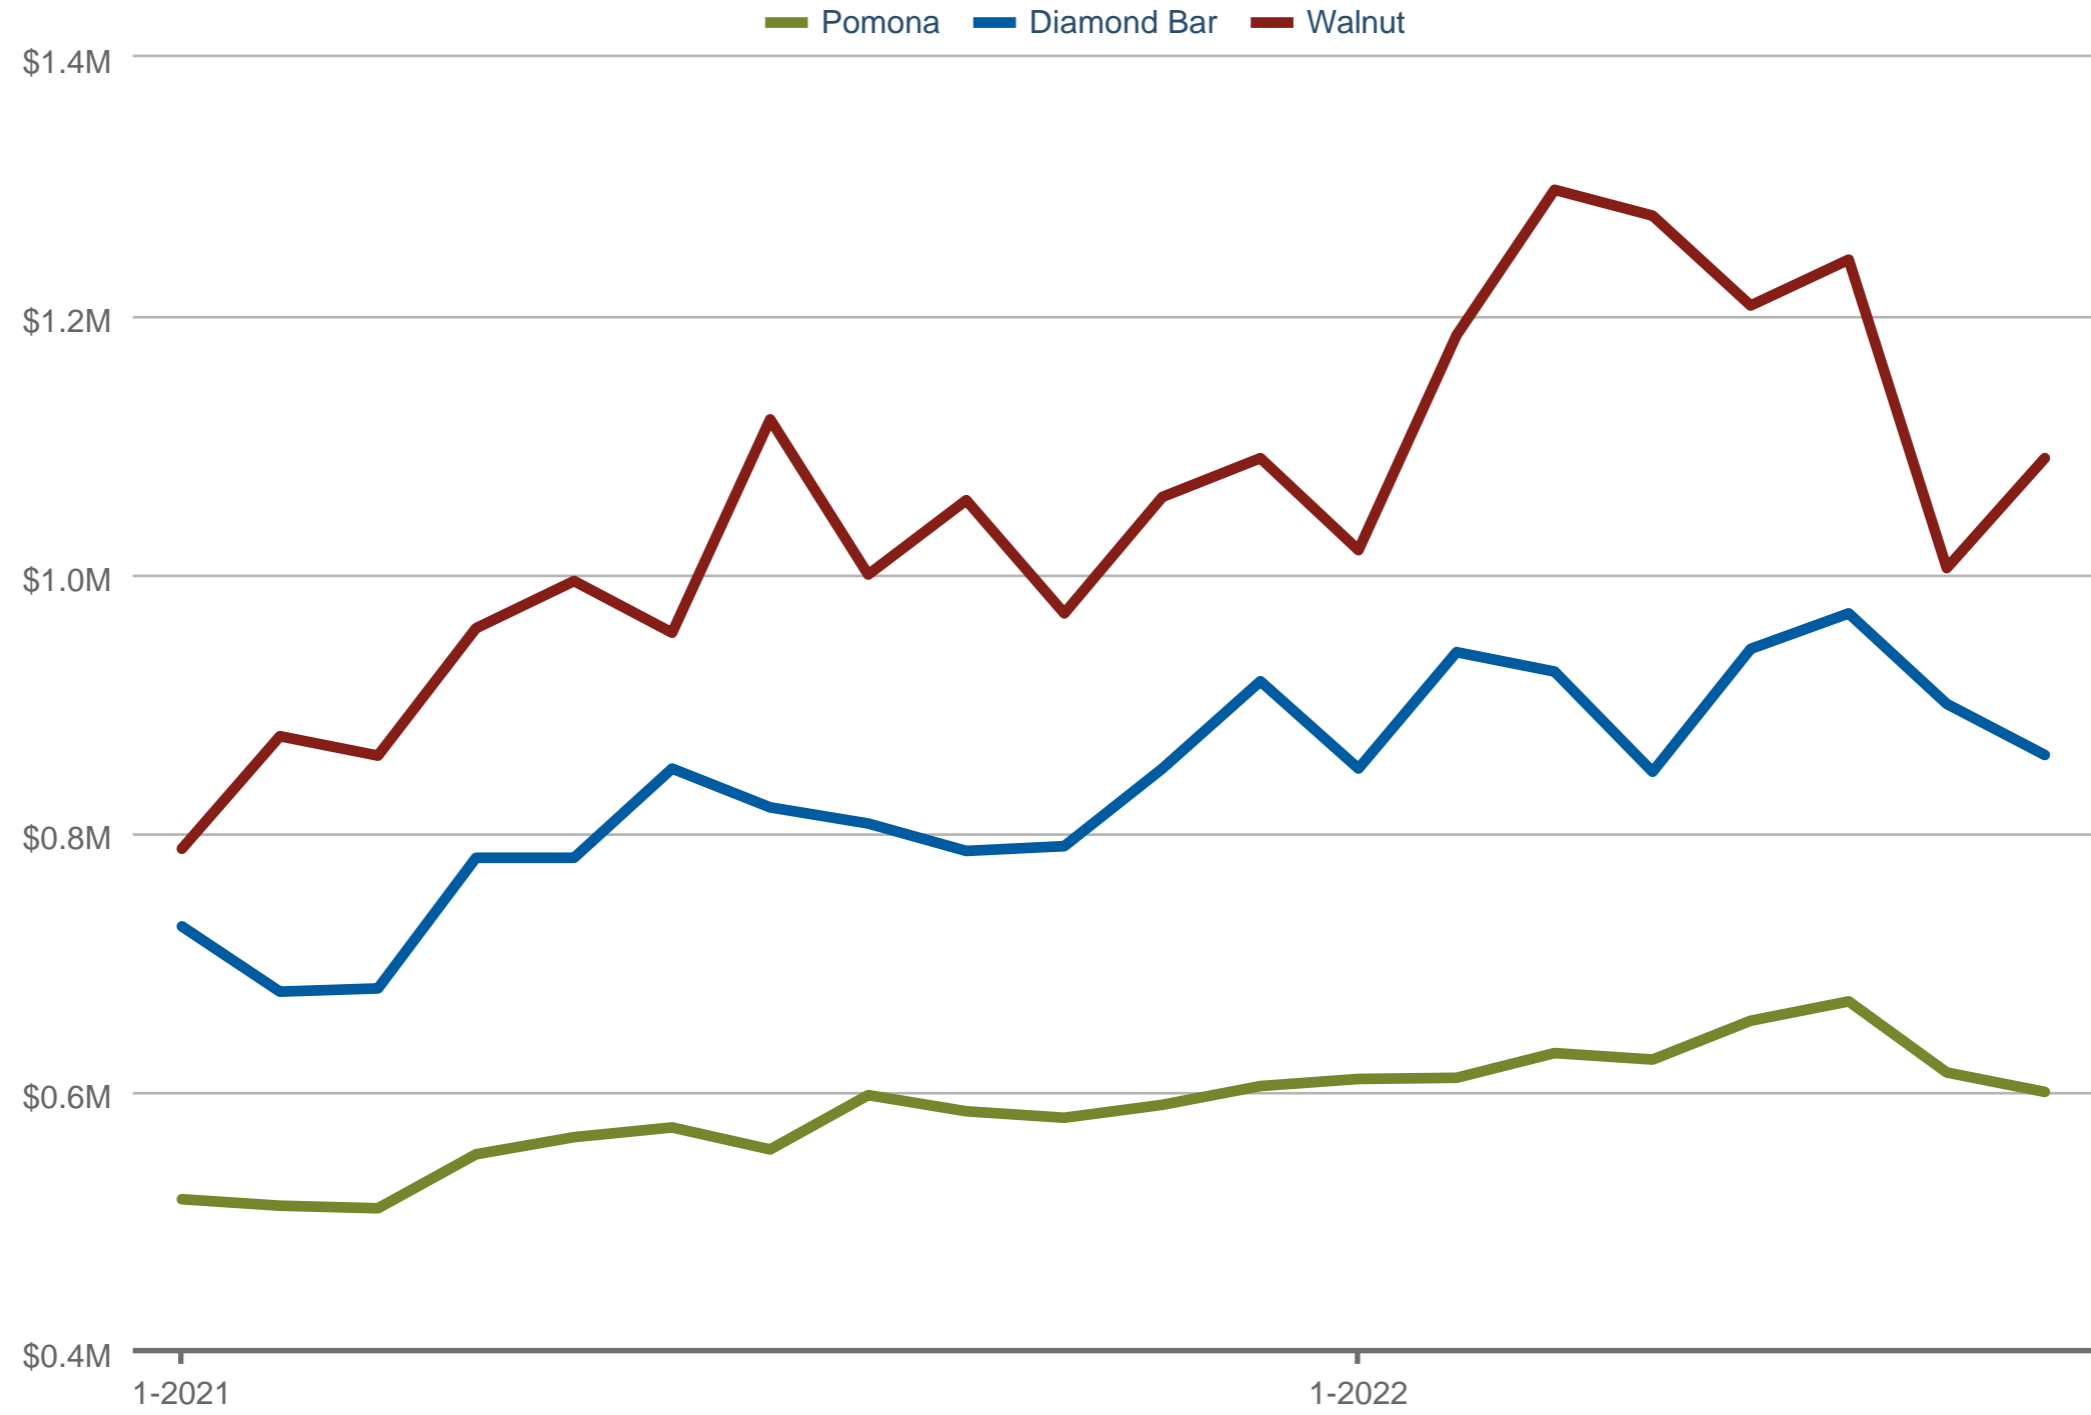

### Median Sales Price

Pomona & Diamond Bar & Walnut

Each data point is one month of activity. Data is from September 27, 2022.

All data is from the California Regional Multiple Listing Service, INC. InfoSparks © 2022 ShowingTime.