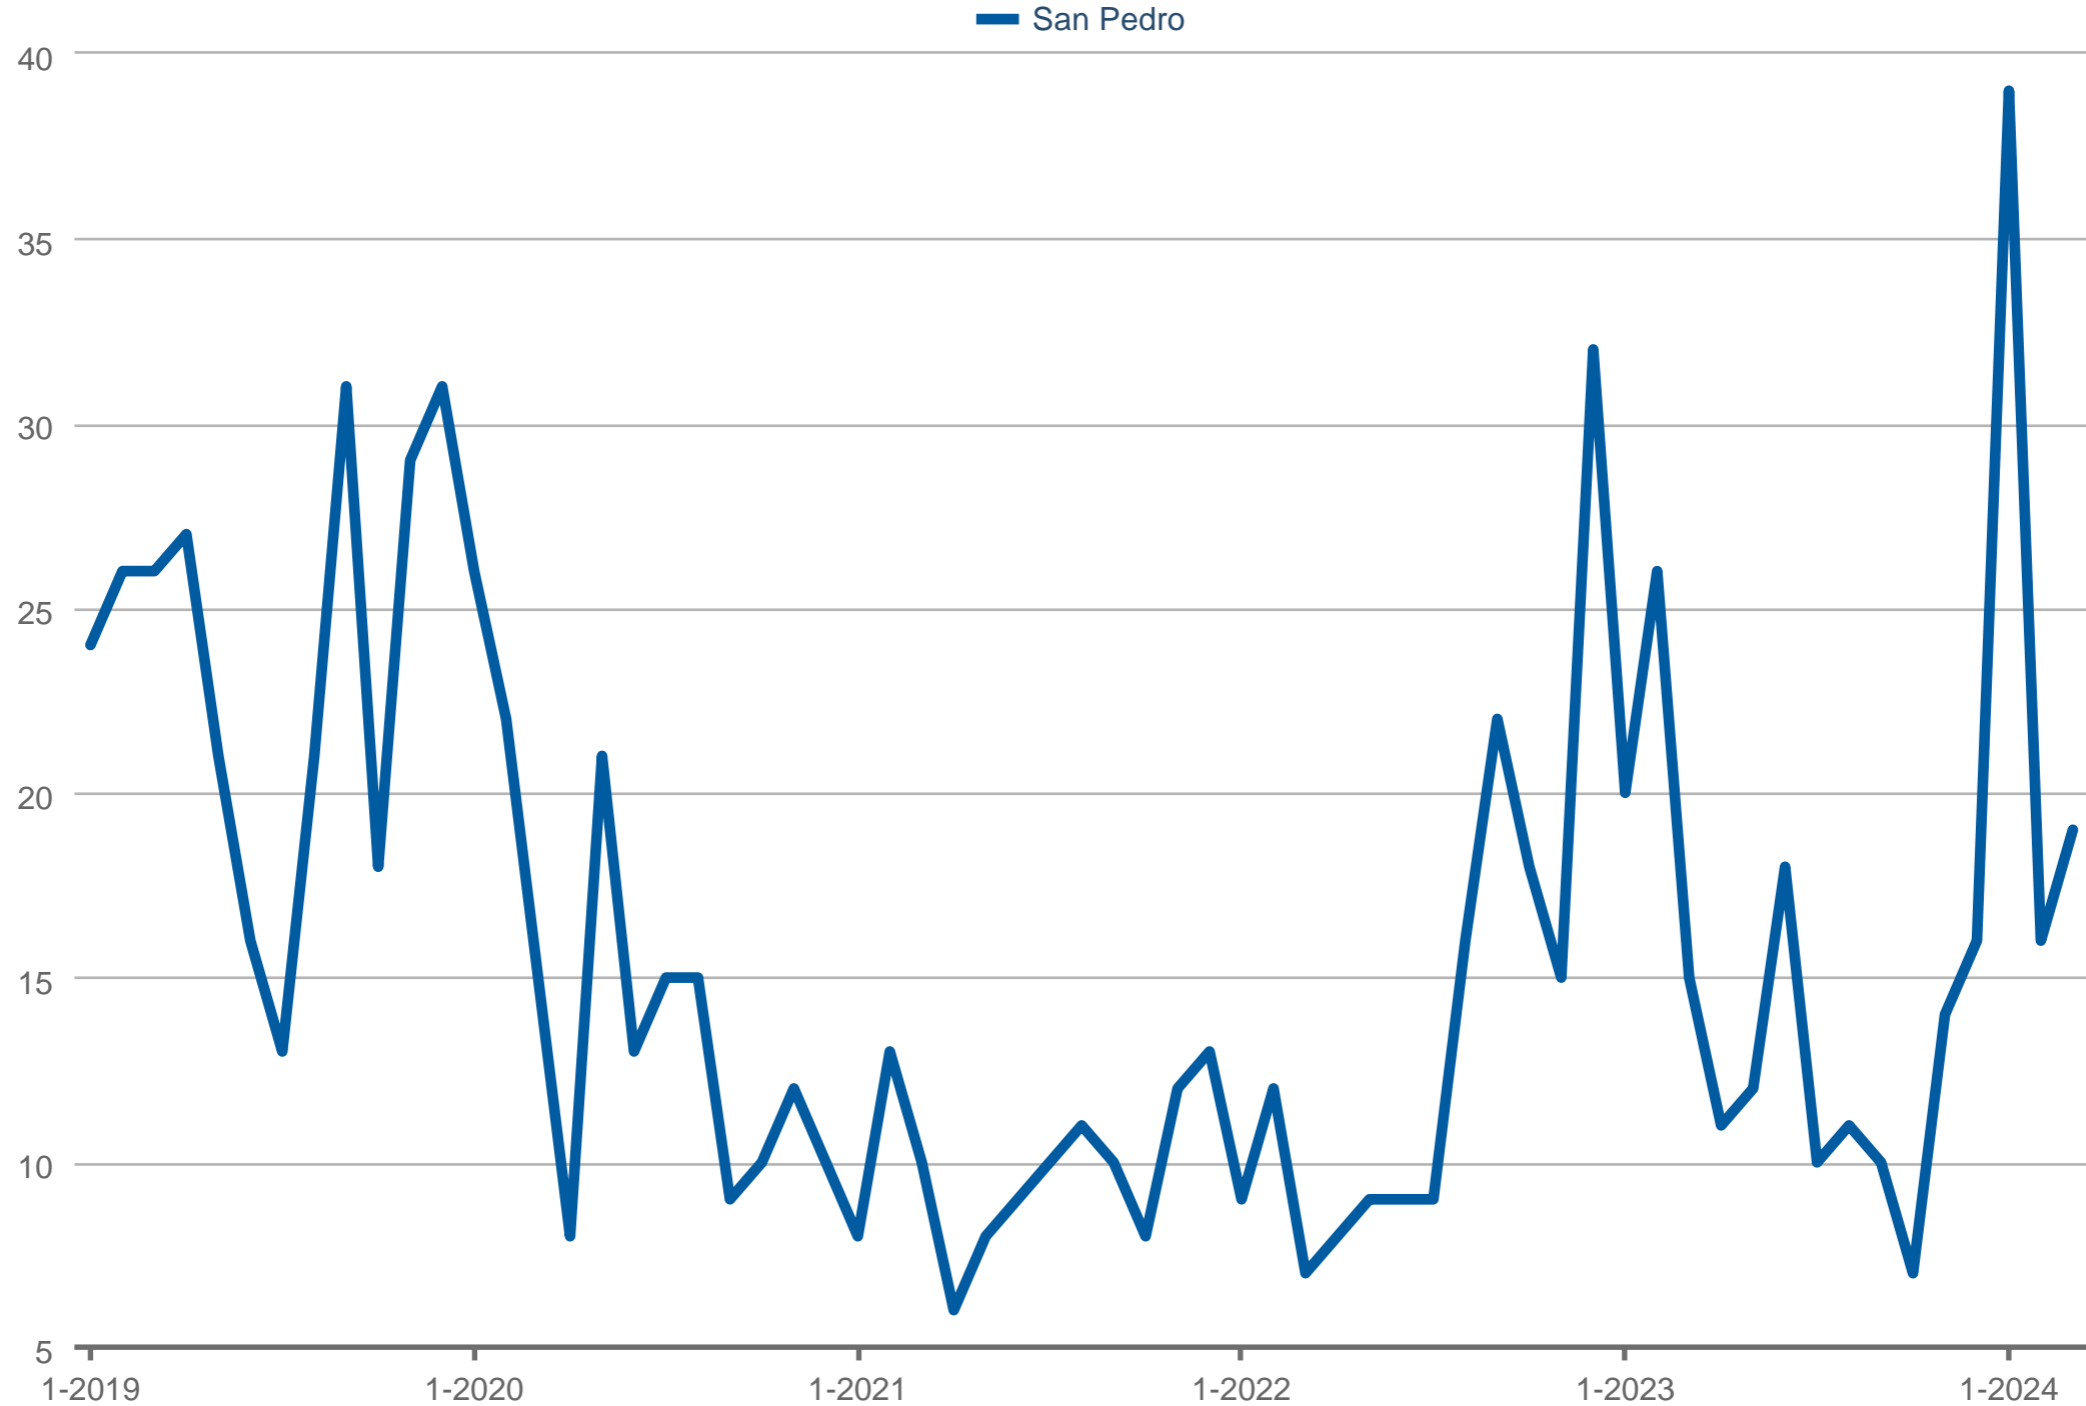

Median Days on Market

San Pedro: Residential

Each data point is one month of activity. Data is from April 26, 2024.

All data is from the California Regional Multiple Listing Service, INC. InfoSparks © 2024 ShowingTime.