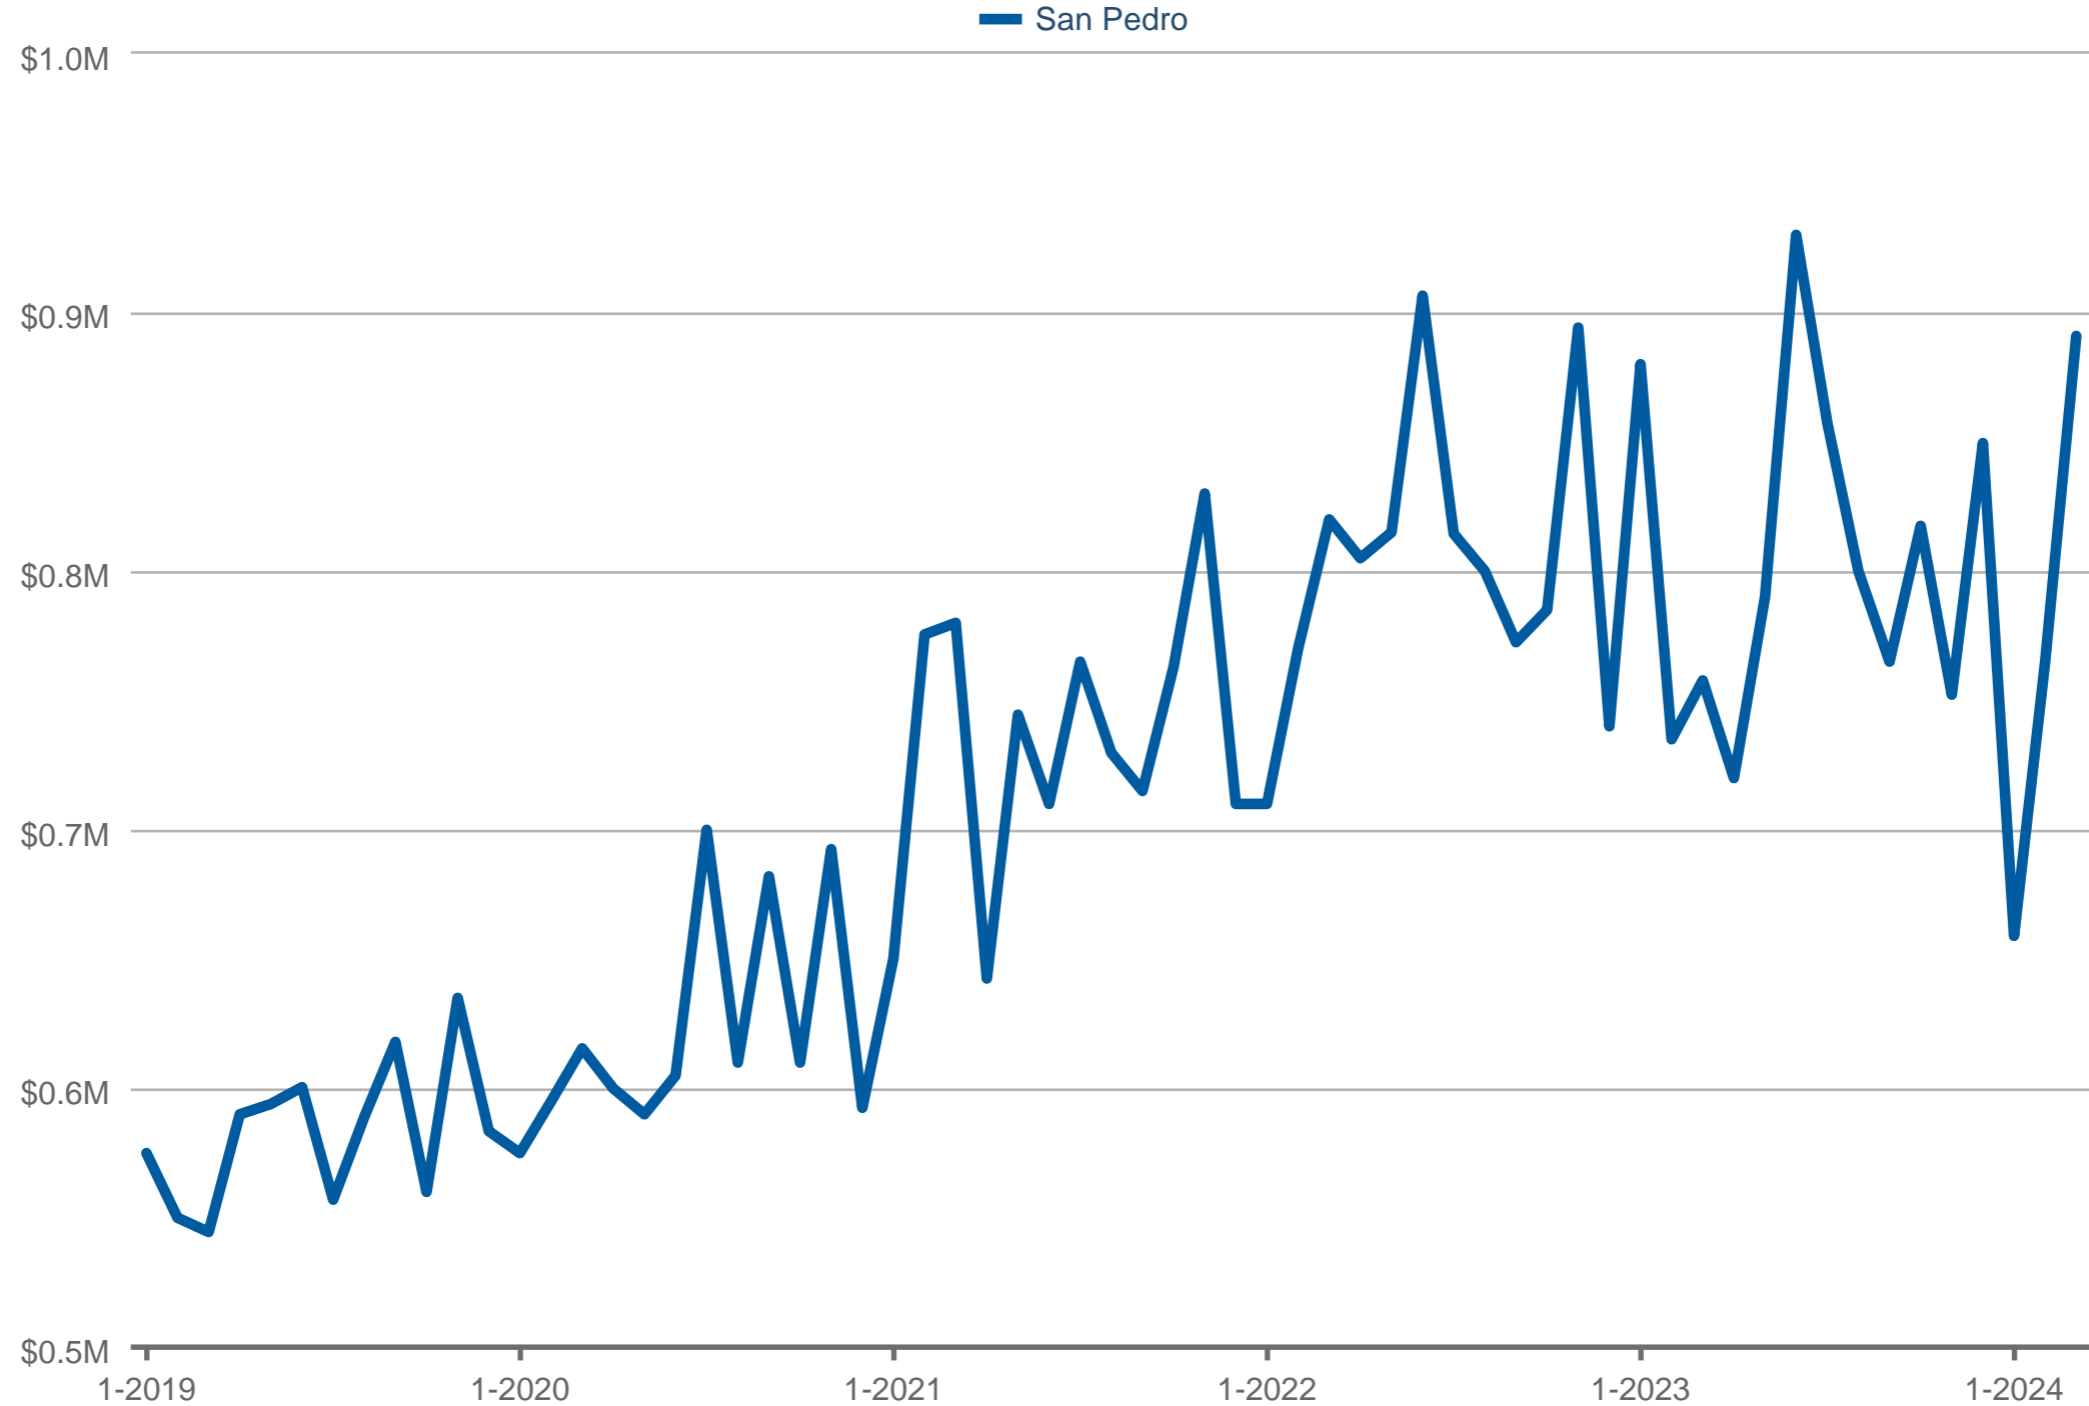

Median Sales Price

San Pedro: Residential

Each data point is one month of activity. Data is from April 25, 2024.

All data is from the California Regional Multiple Listing Service, INC. InfoSparks © 2024 ShowingTime.