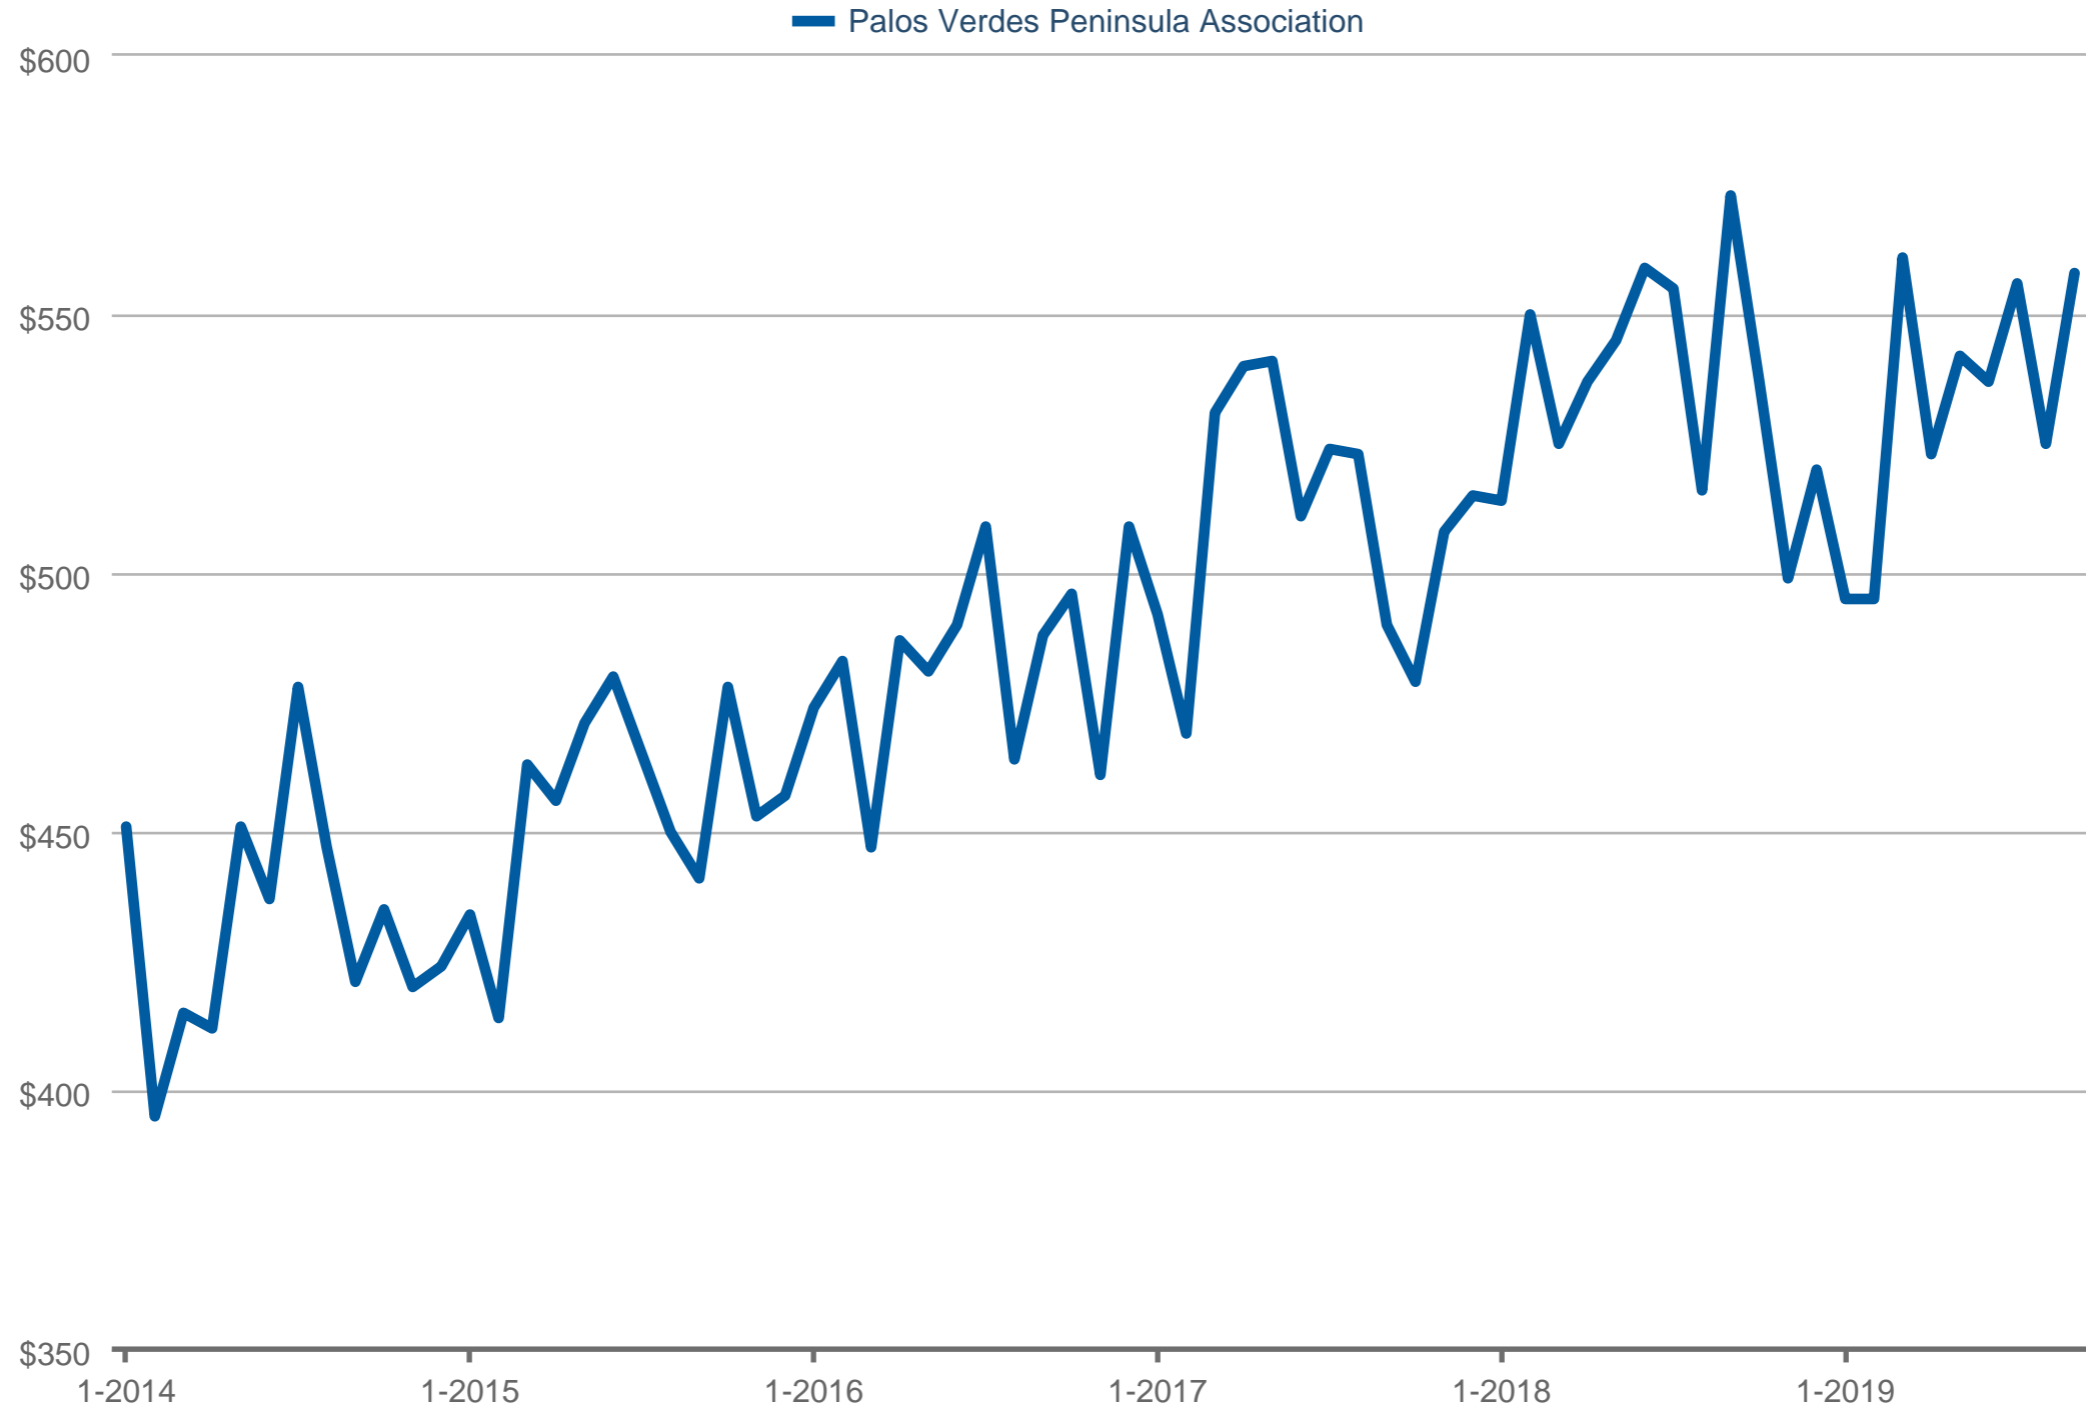

Median Price Per Square Foot

Palos Verdes Peninsula Association

Each data point is one month of activity. Data is from October 15, 2019.

All data is from the California Regional Multiple Listing Service, INC. InfoSparks © 2019 ShowingTime.