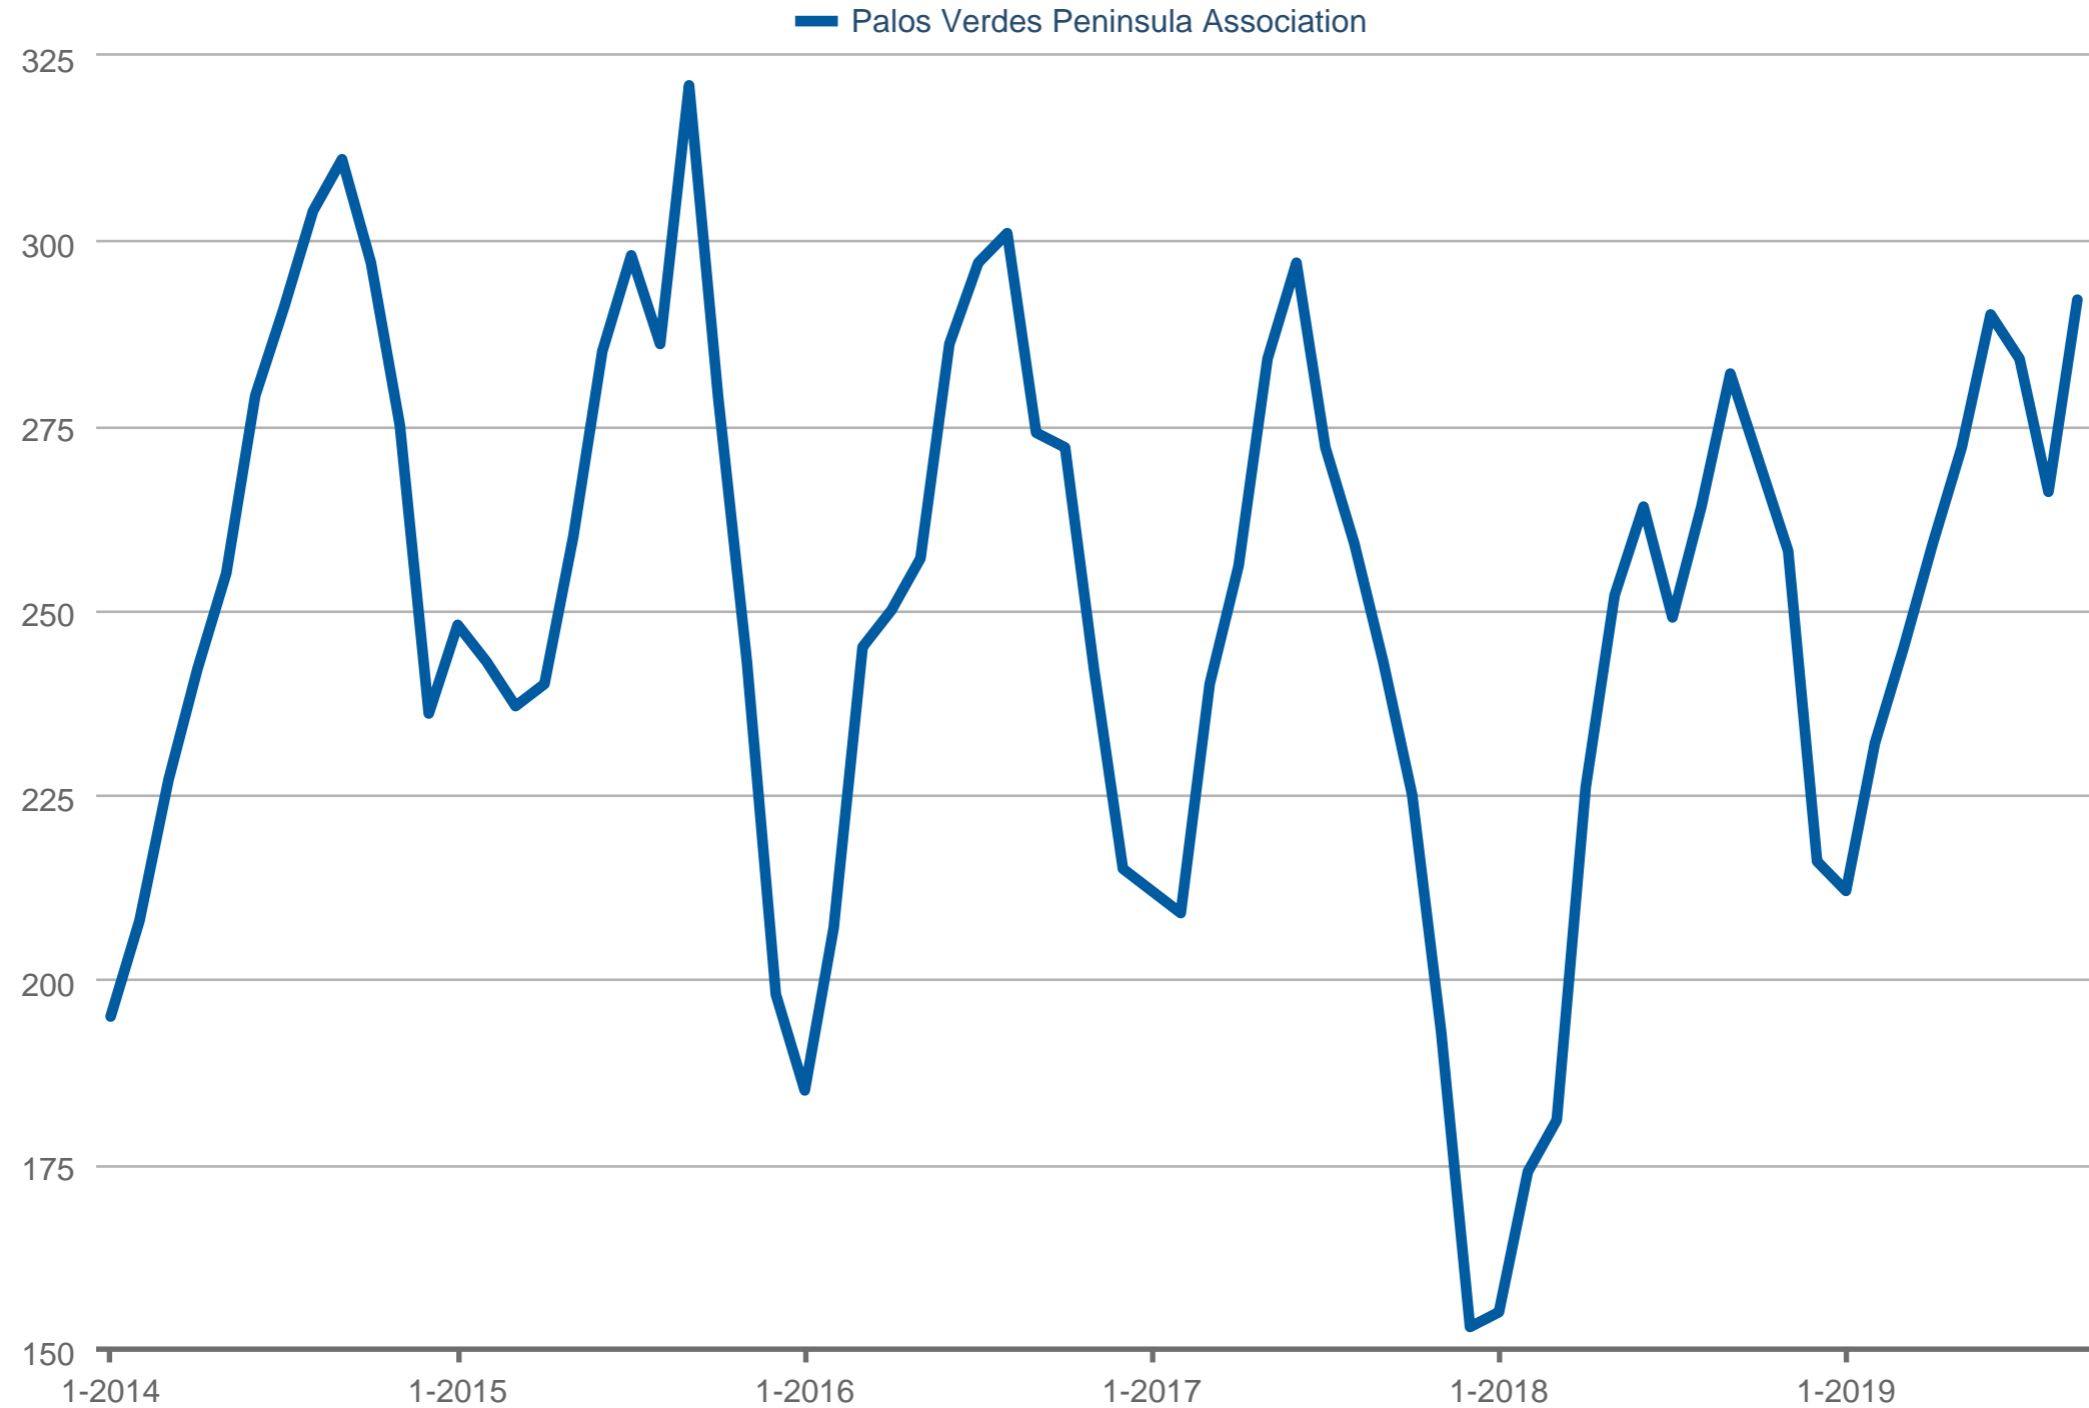

Active Listings

Palos Verdes Peninsula Association

Each data point is one month of activity. Data is from October 15, 2019.

All data is from the California Regional Multiple Listing Service, INC. InfoSparks © 2019 ShowingTime.