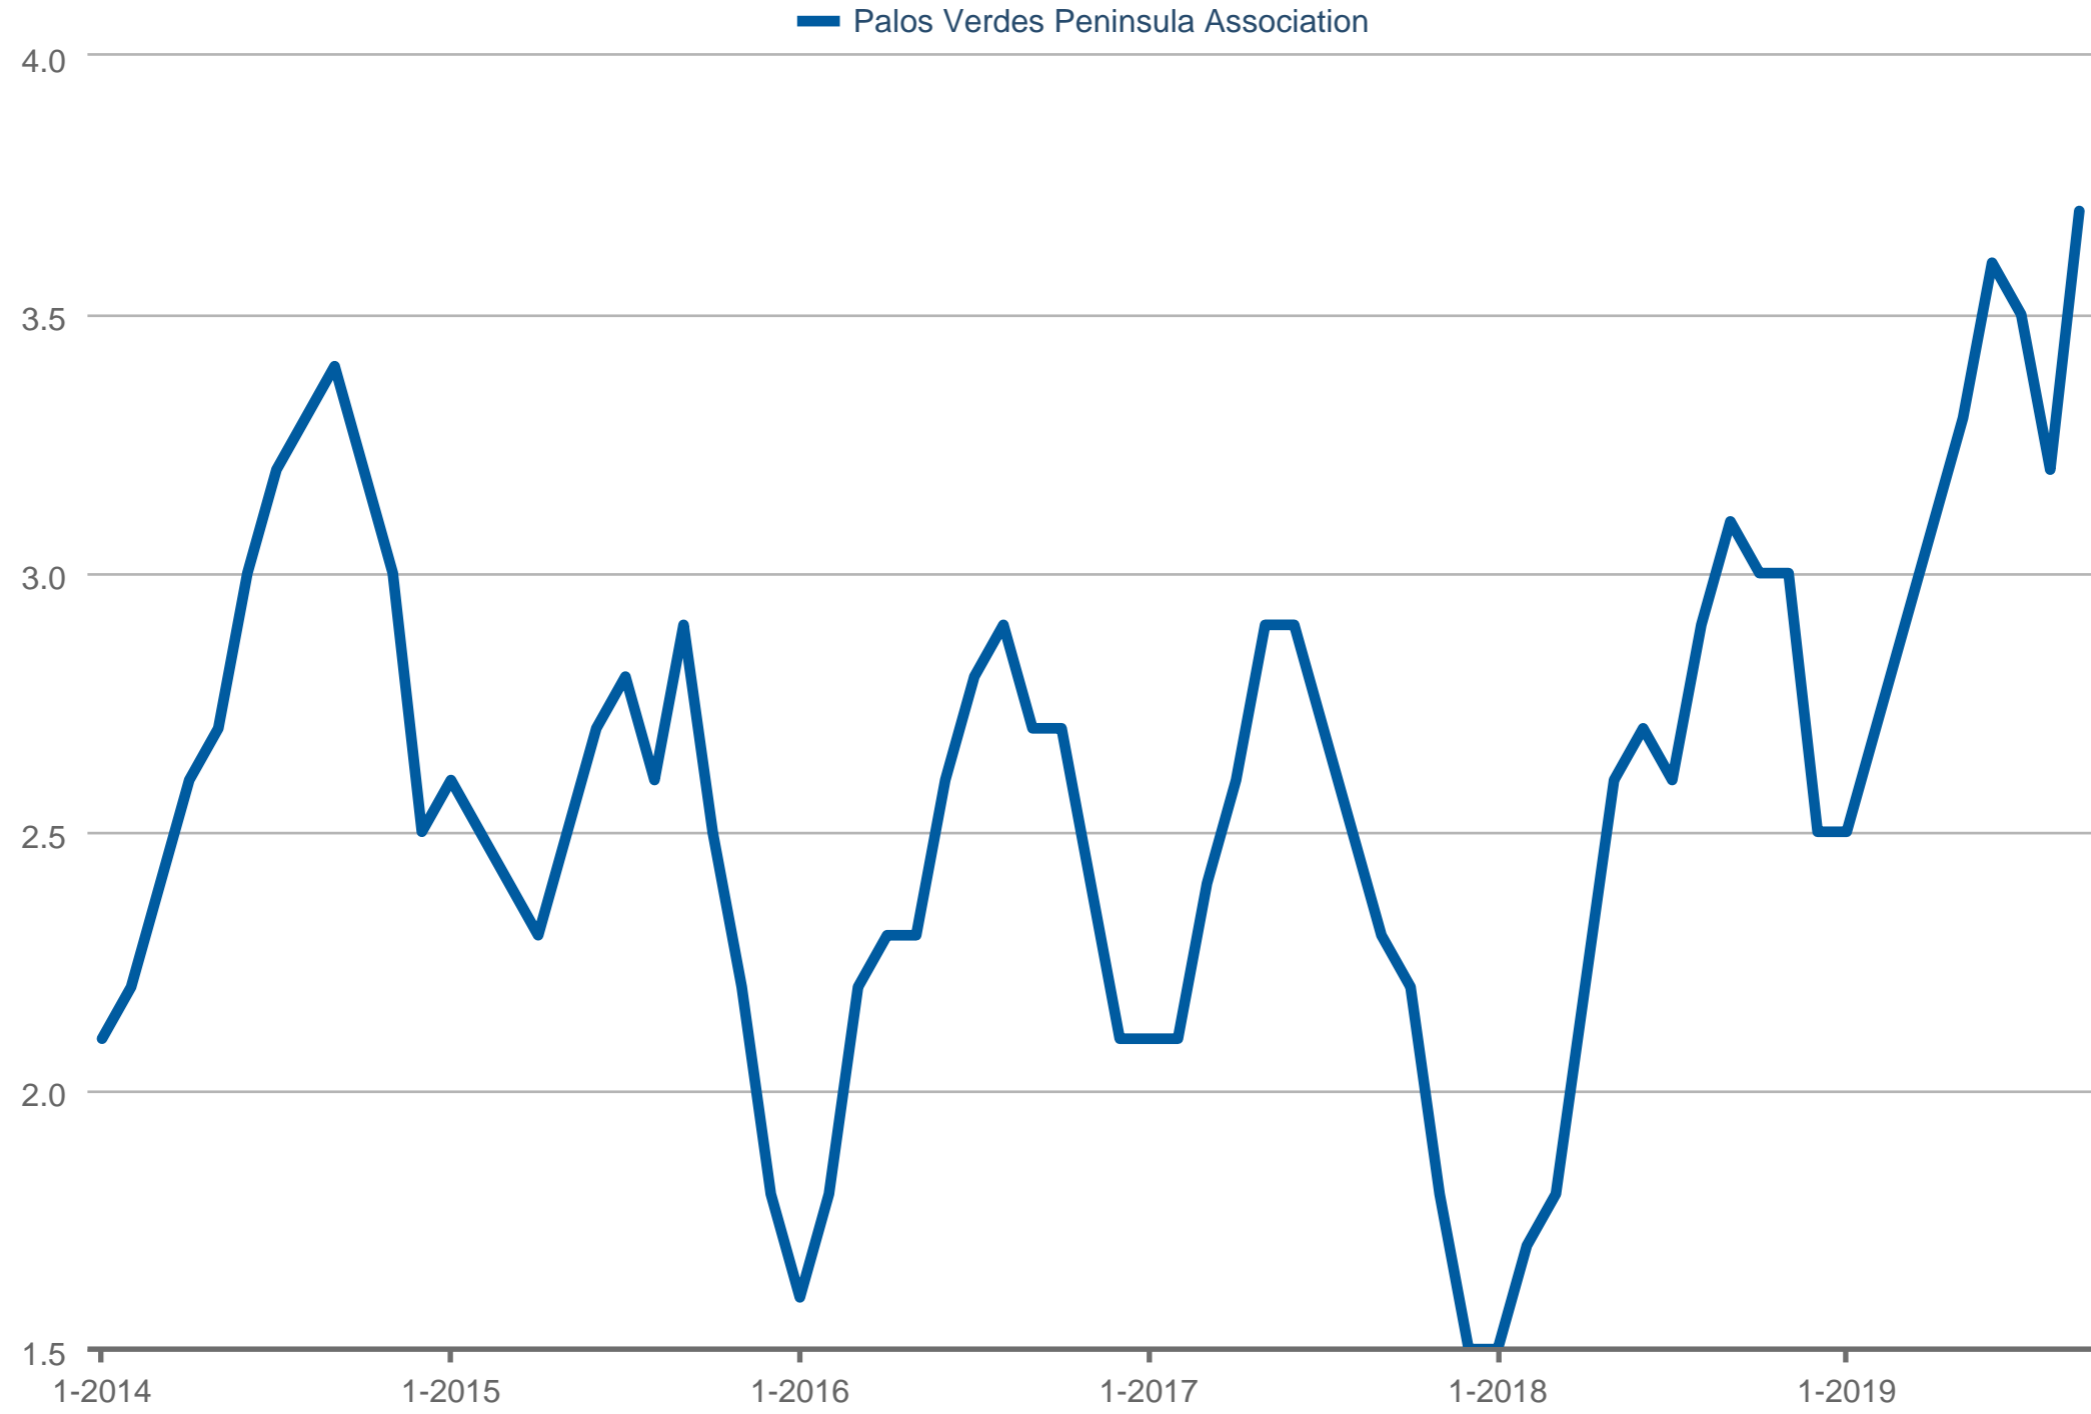

Inventory Months Supply

Palos Verdes Peninsula Association

Each data point is one month of activity. Data is from October 15, 2019.

All data is from the California Regional Multiple Listing Service, INC. InfoSparks © 2019 ShowingTime.