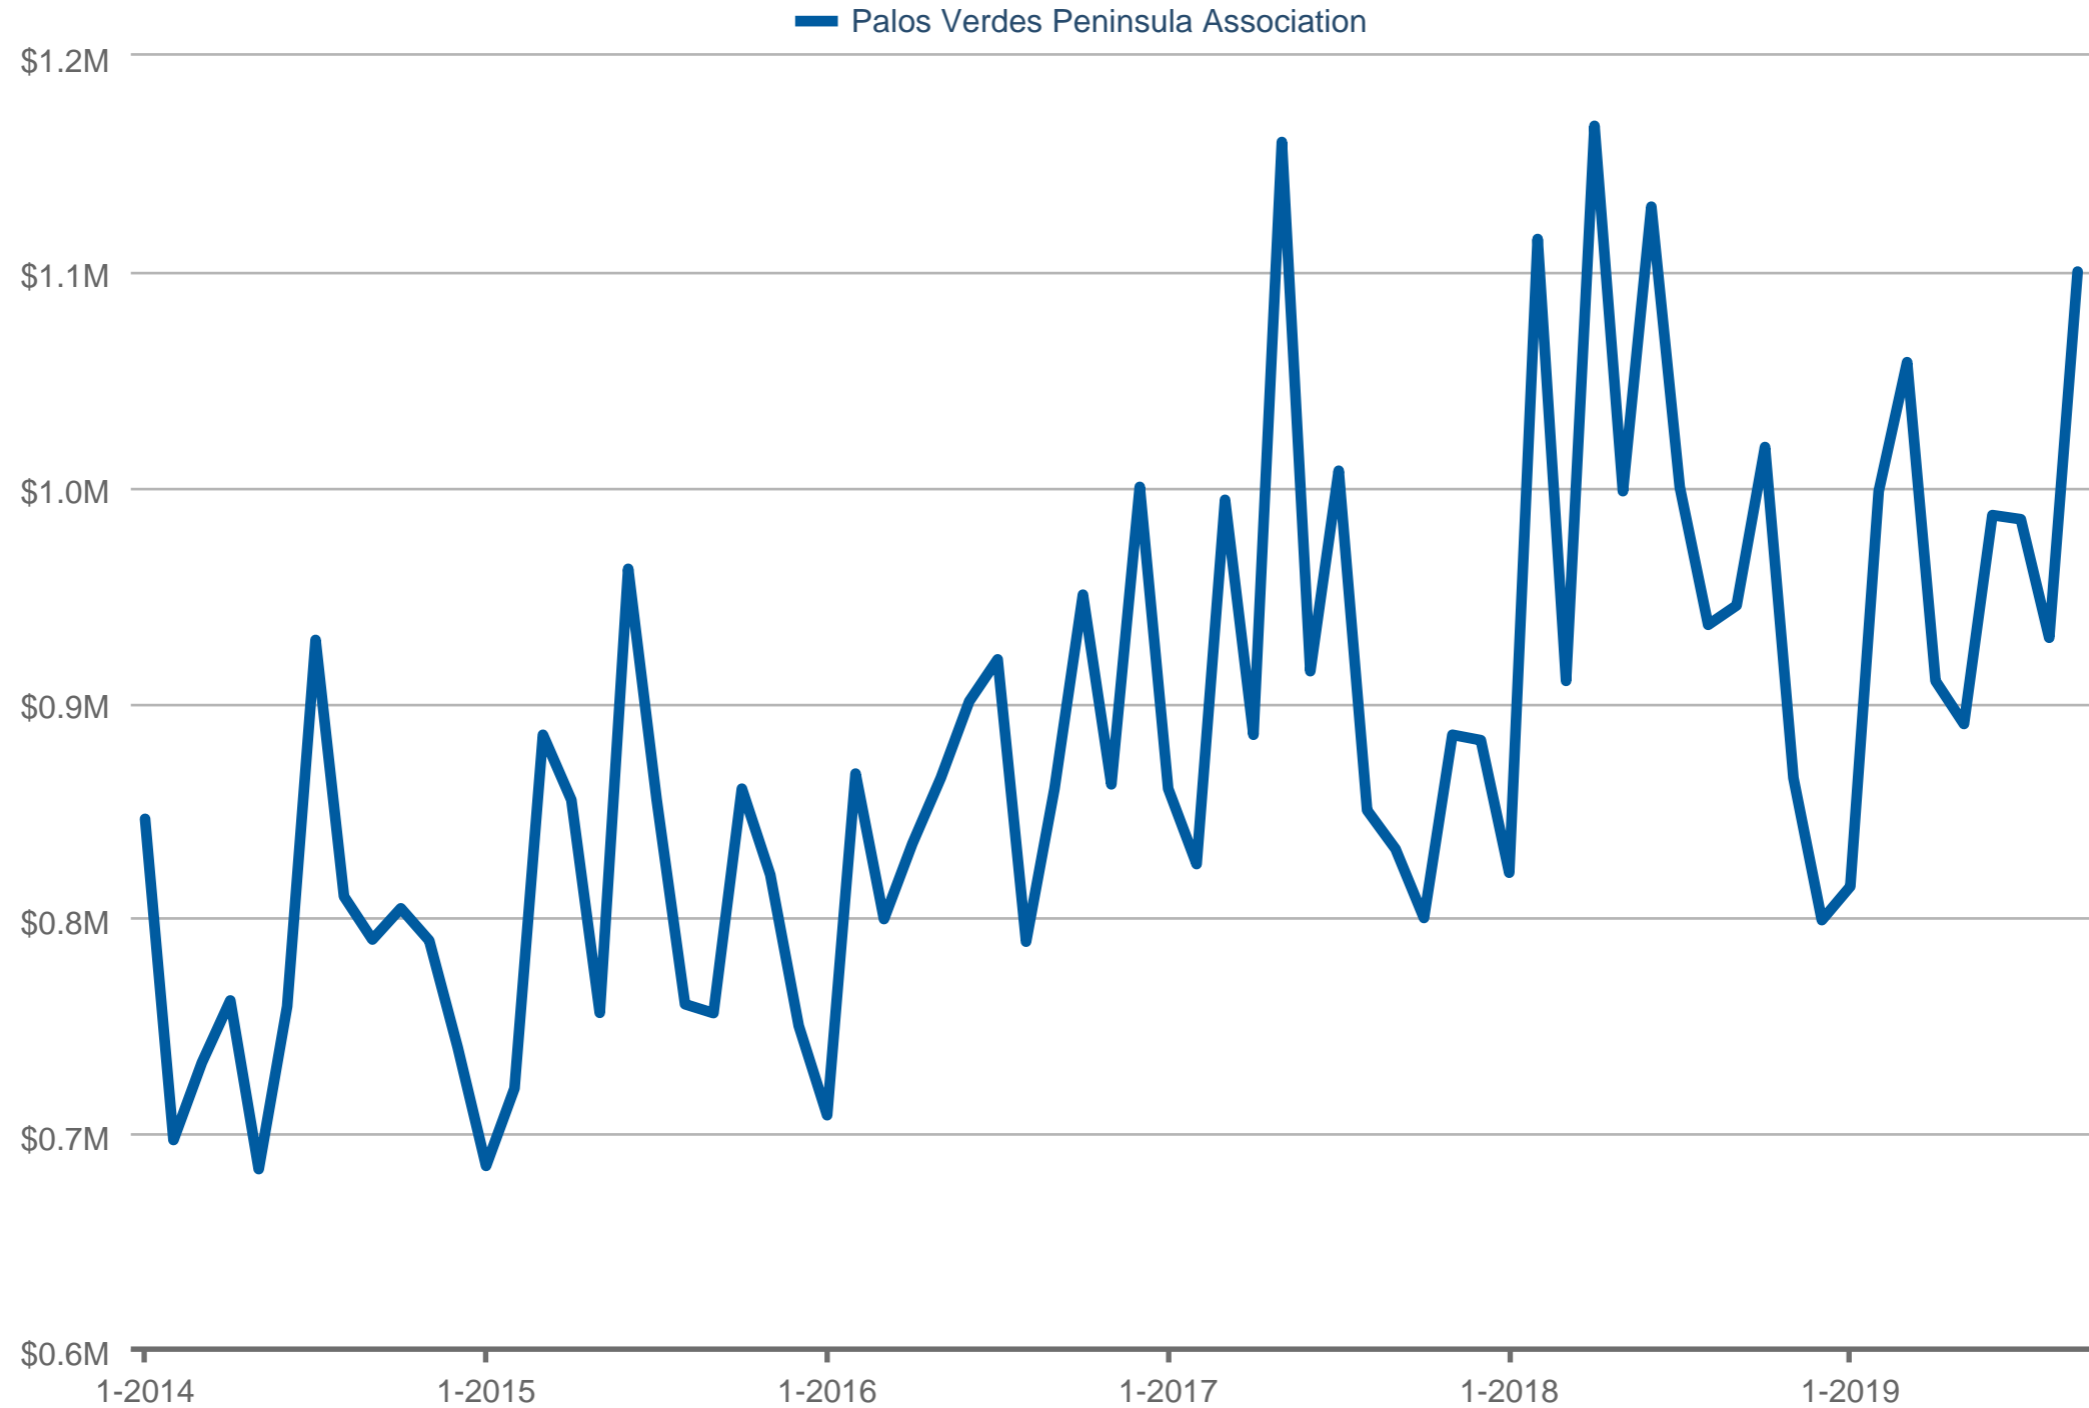

Median Sales Price

Palos Verdes Peninsula Association

Each data point is one month of activity. Data is from October 15, 2019.

All data is from the California Regional Multiple Listing Service, INC. InfoSparks © 2019 ShowingTime.