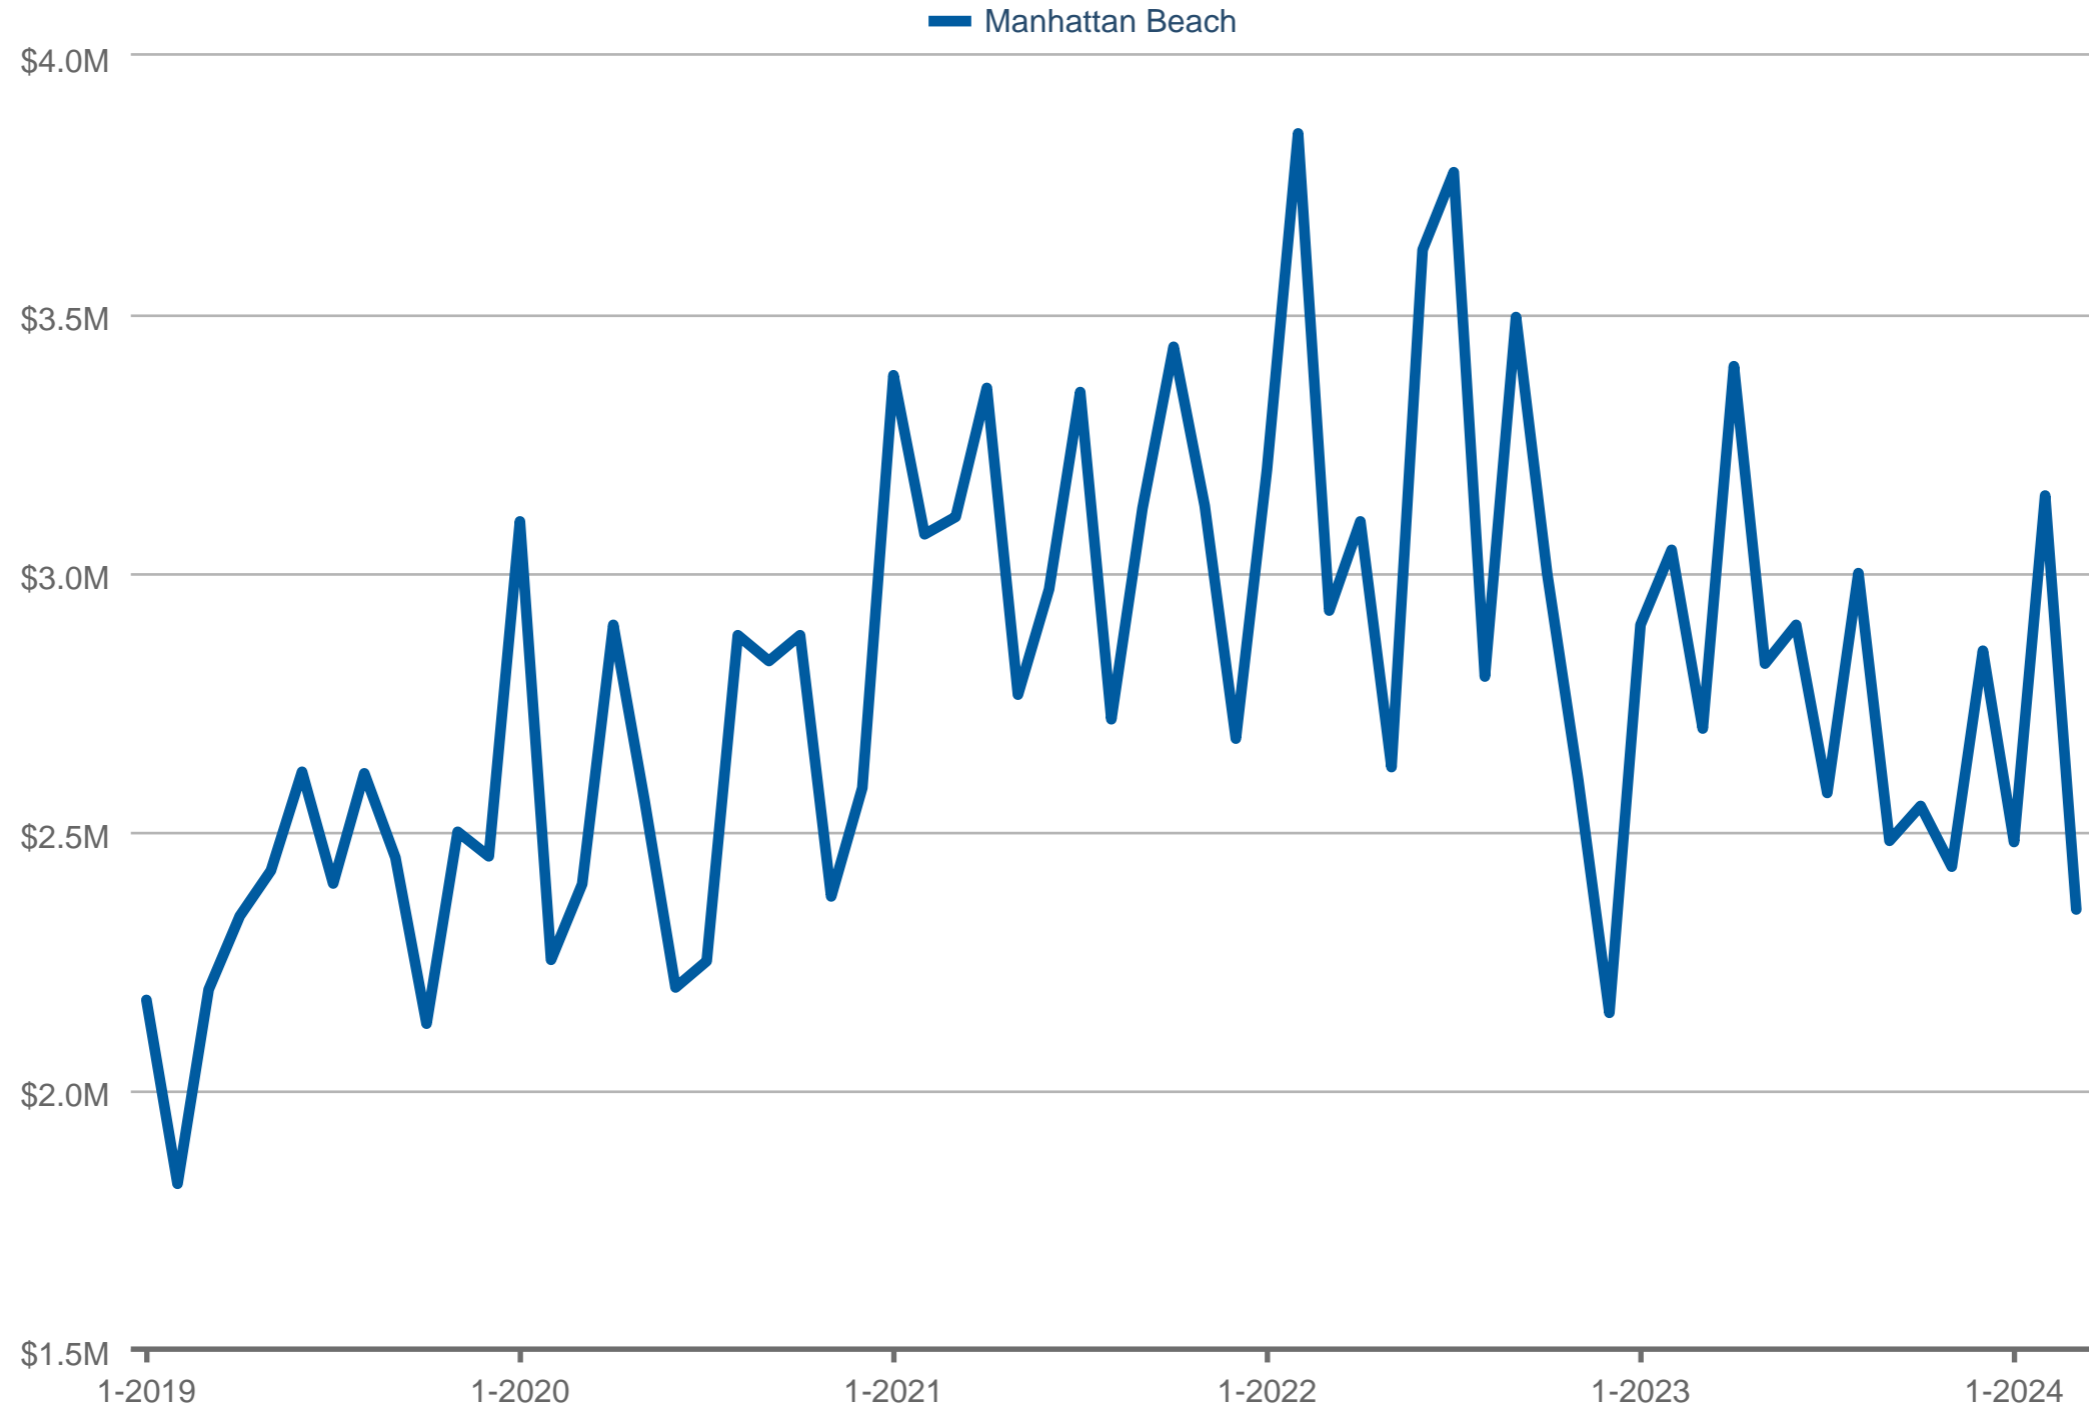

Median Sales Price

Manhattan Beach: Residential

Each data point is one month of activity. Data is from April 26, 2024.

All data is from the California Regional Multiple Listing Service, INC. InfoSparks © 2024 ShowingTime.