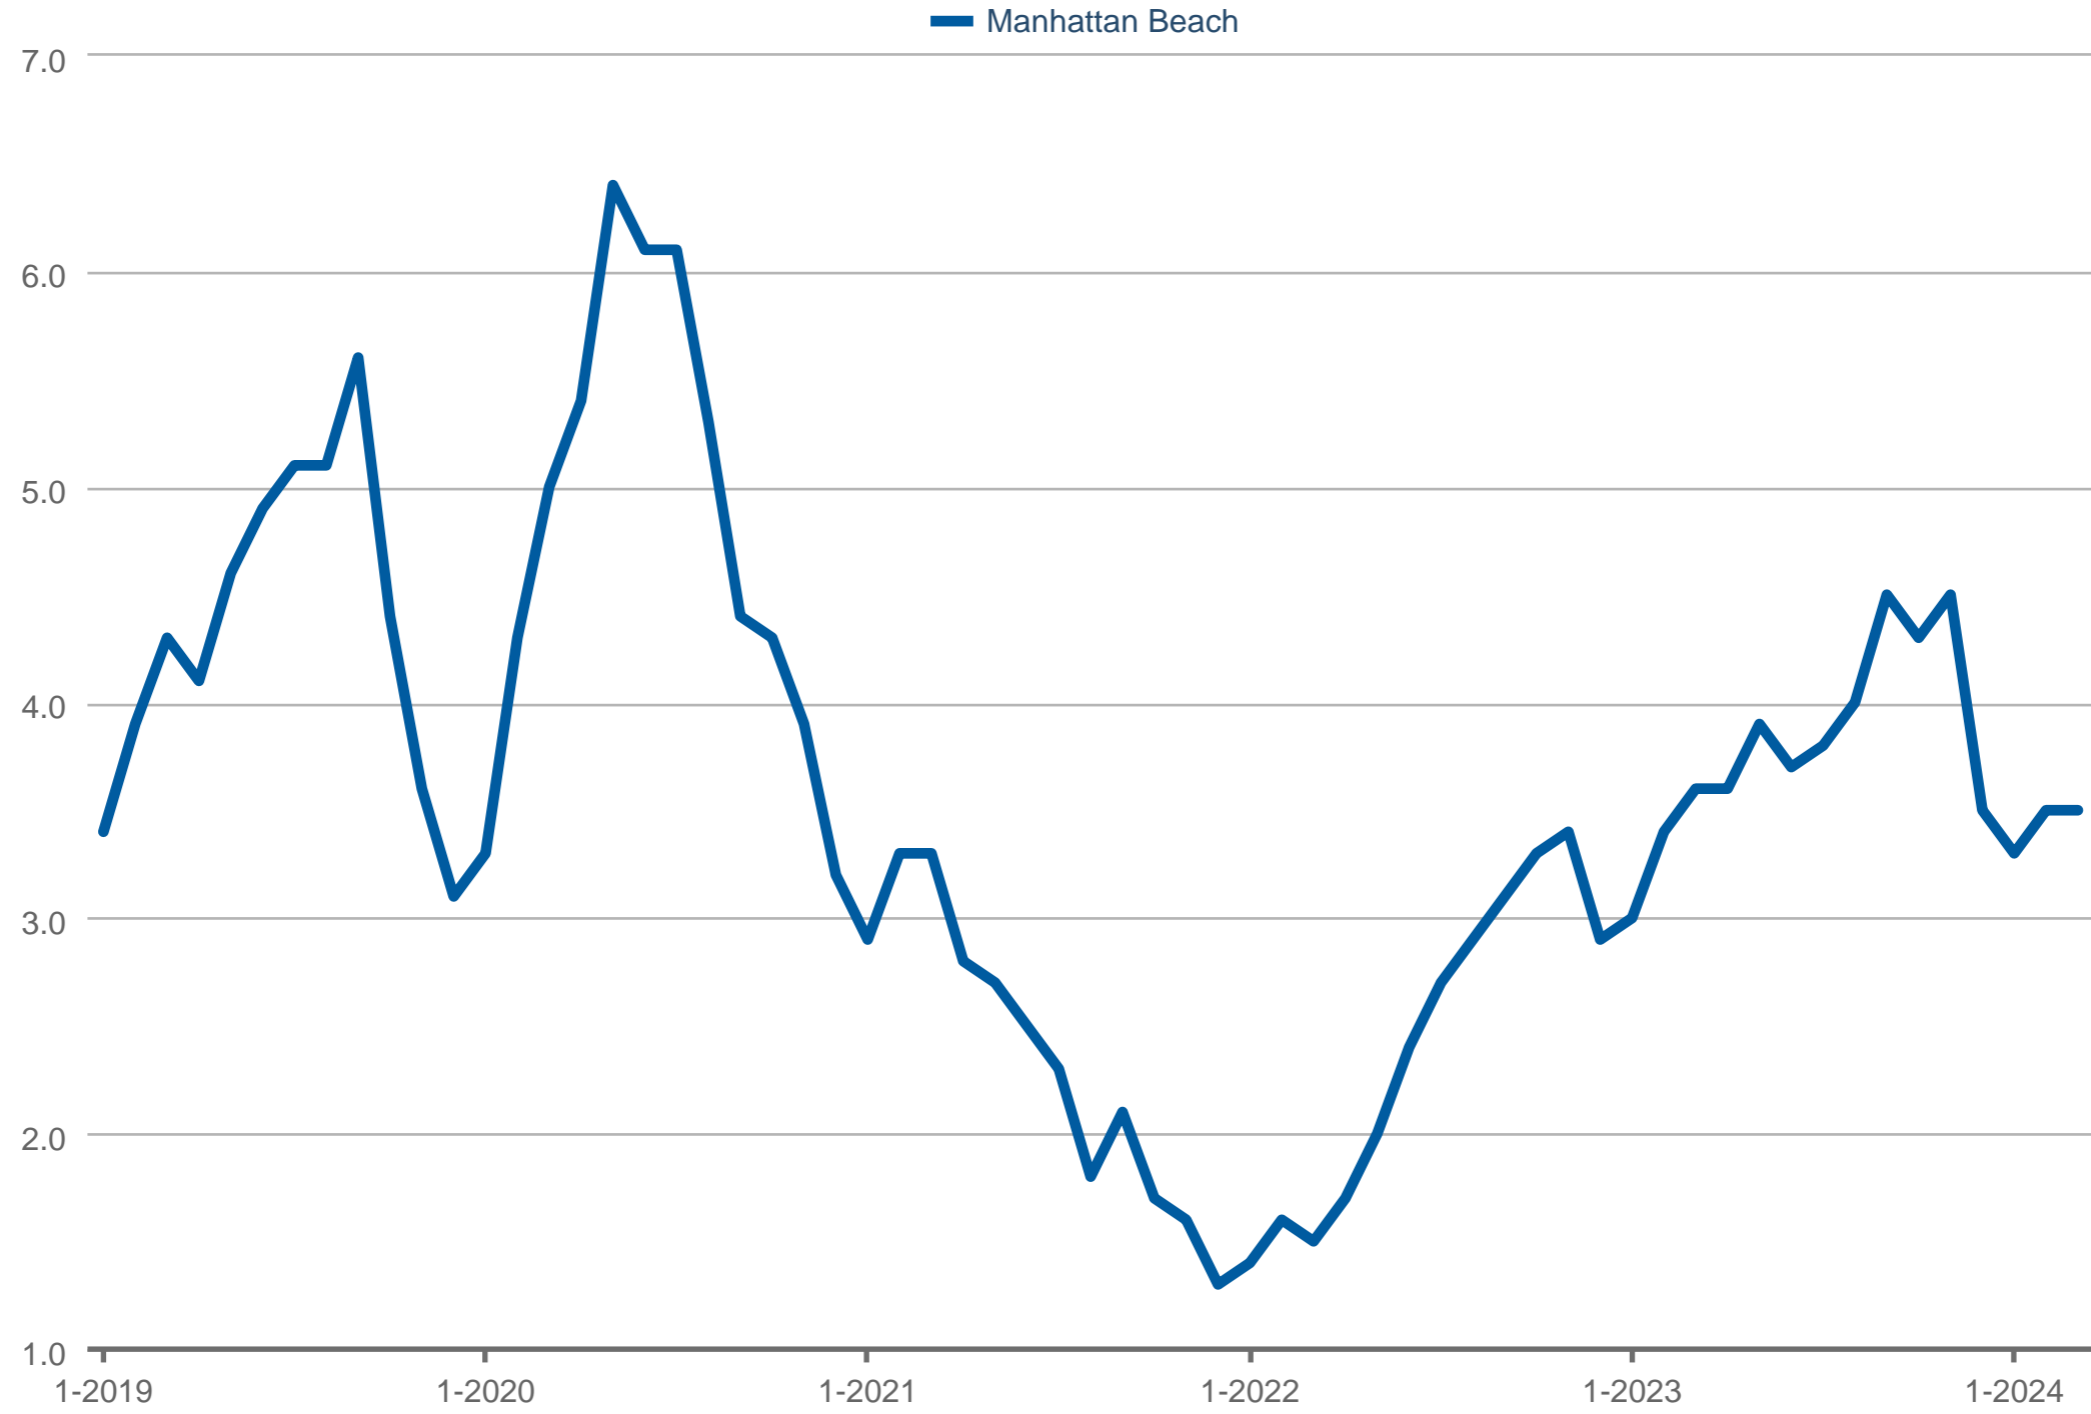

Inventory Months Supply

Manhattan Beach: Residential

Each data point is one month of activity. Data is from April 16, 2024.