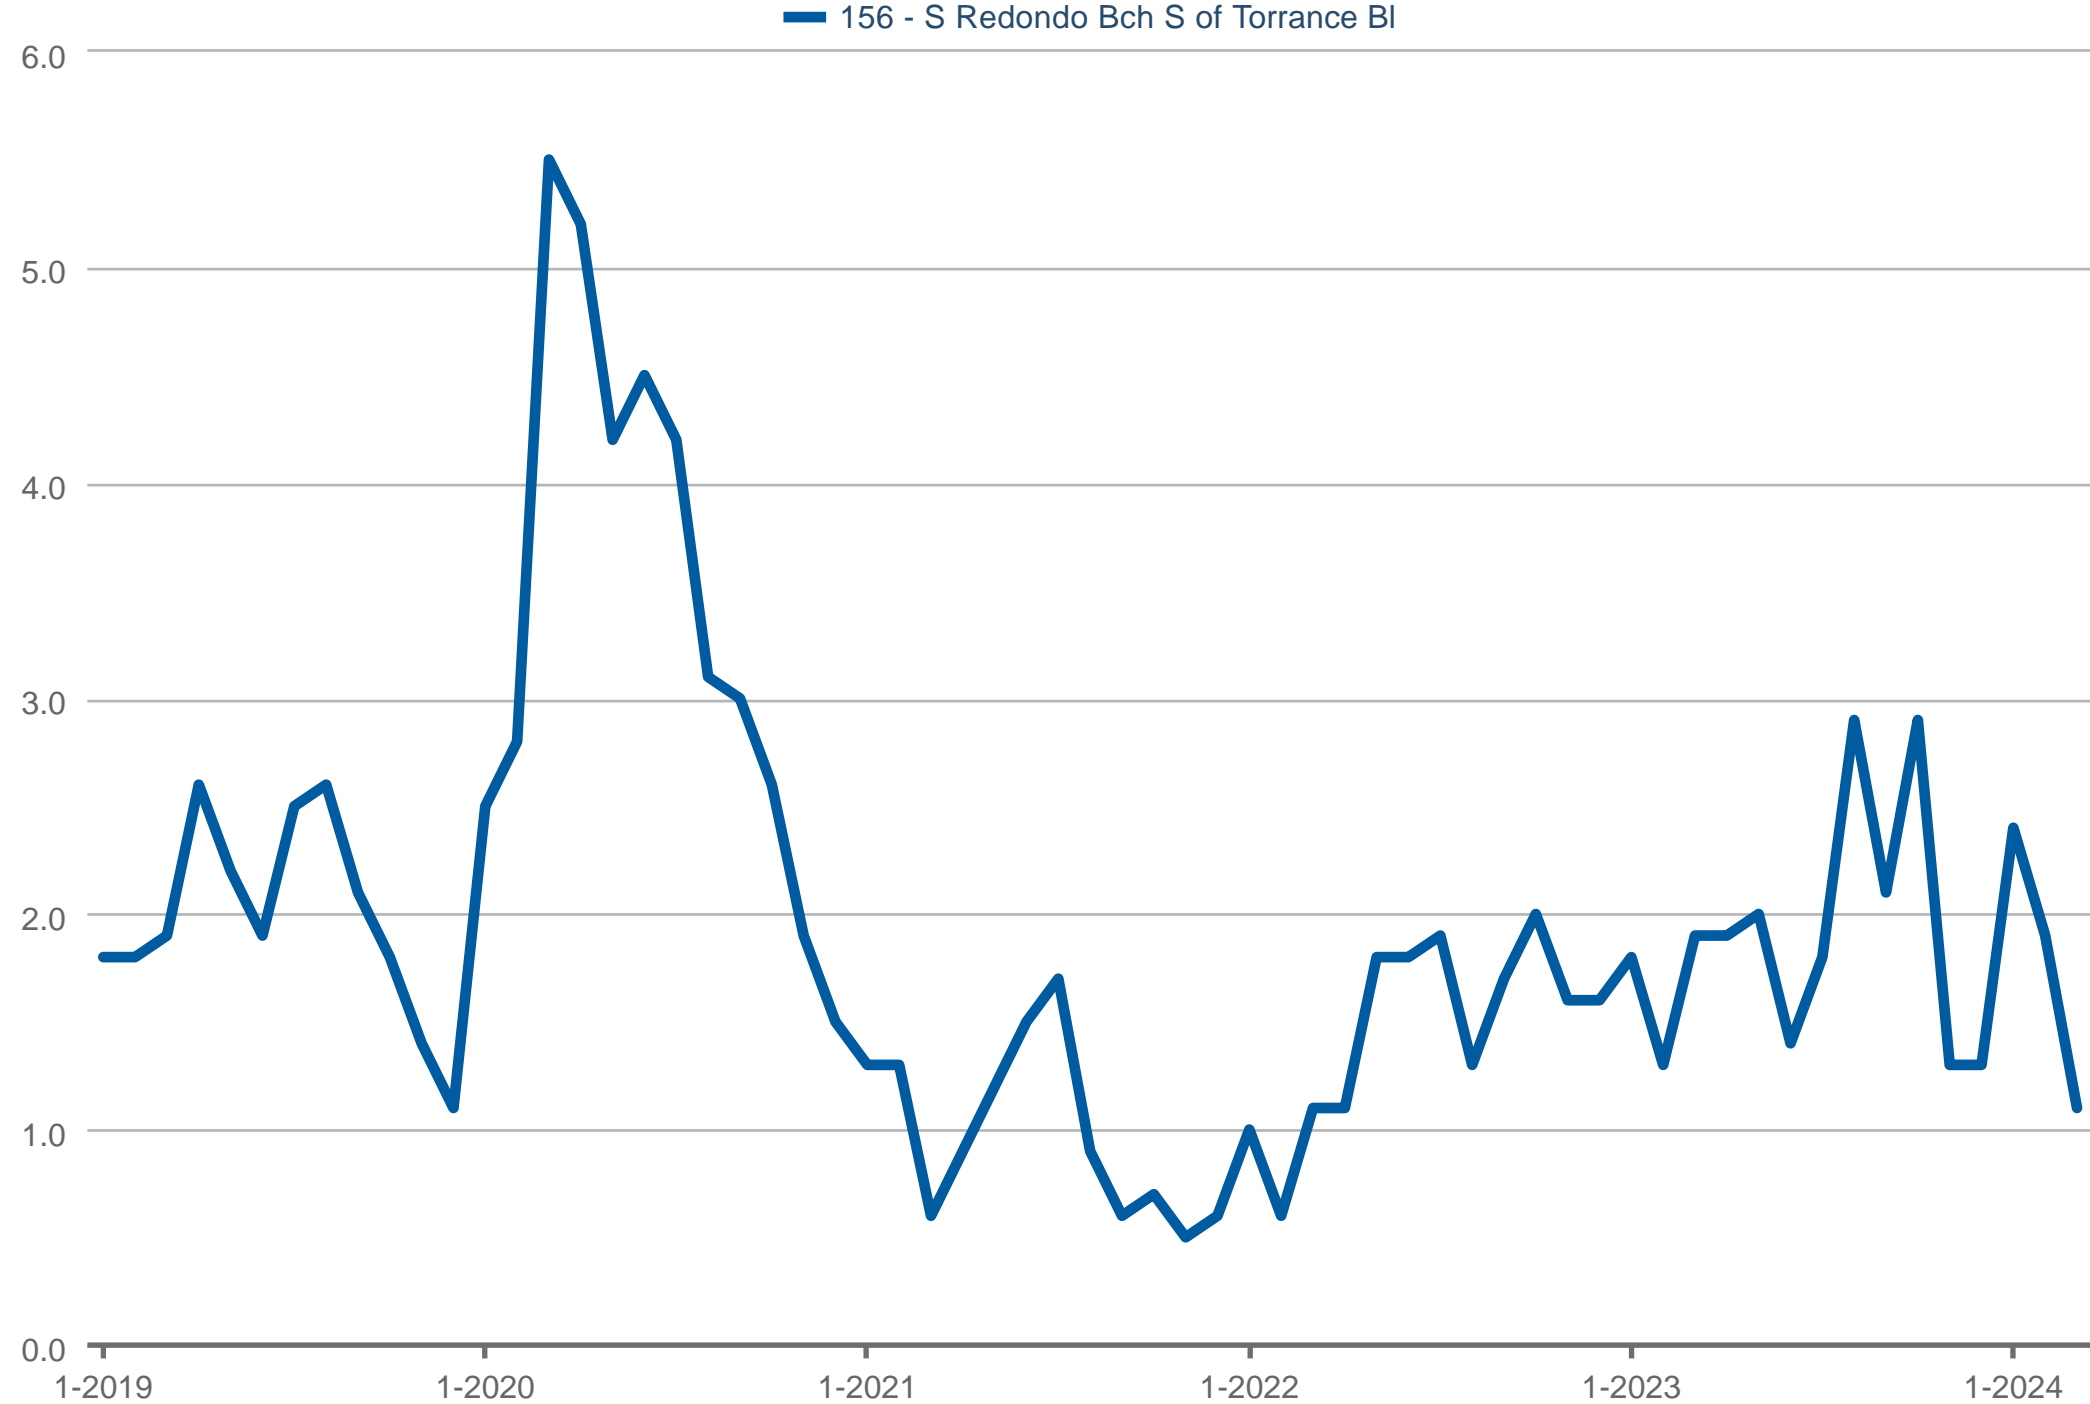

156 - S Redondo Bch S of Torrance BI: Residential, Single Family

Each data point is one month of activity. Data is from April 26, 2024.

All data is from the California Regional Multiple Listing Service, INC. InfoSparks © 2024 ShowingTime.