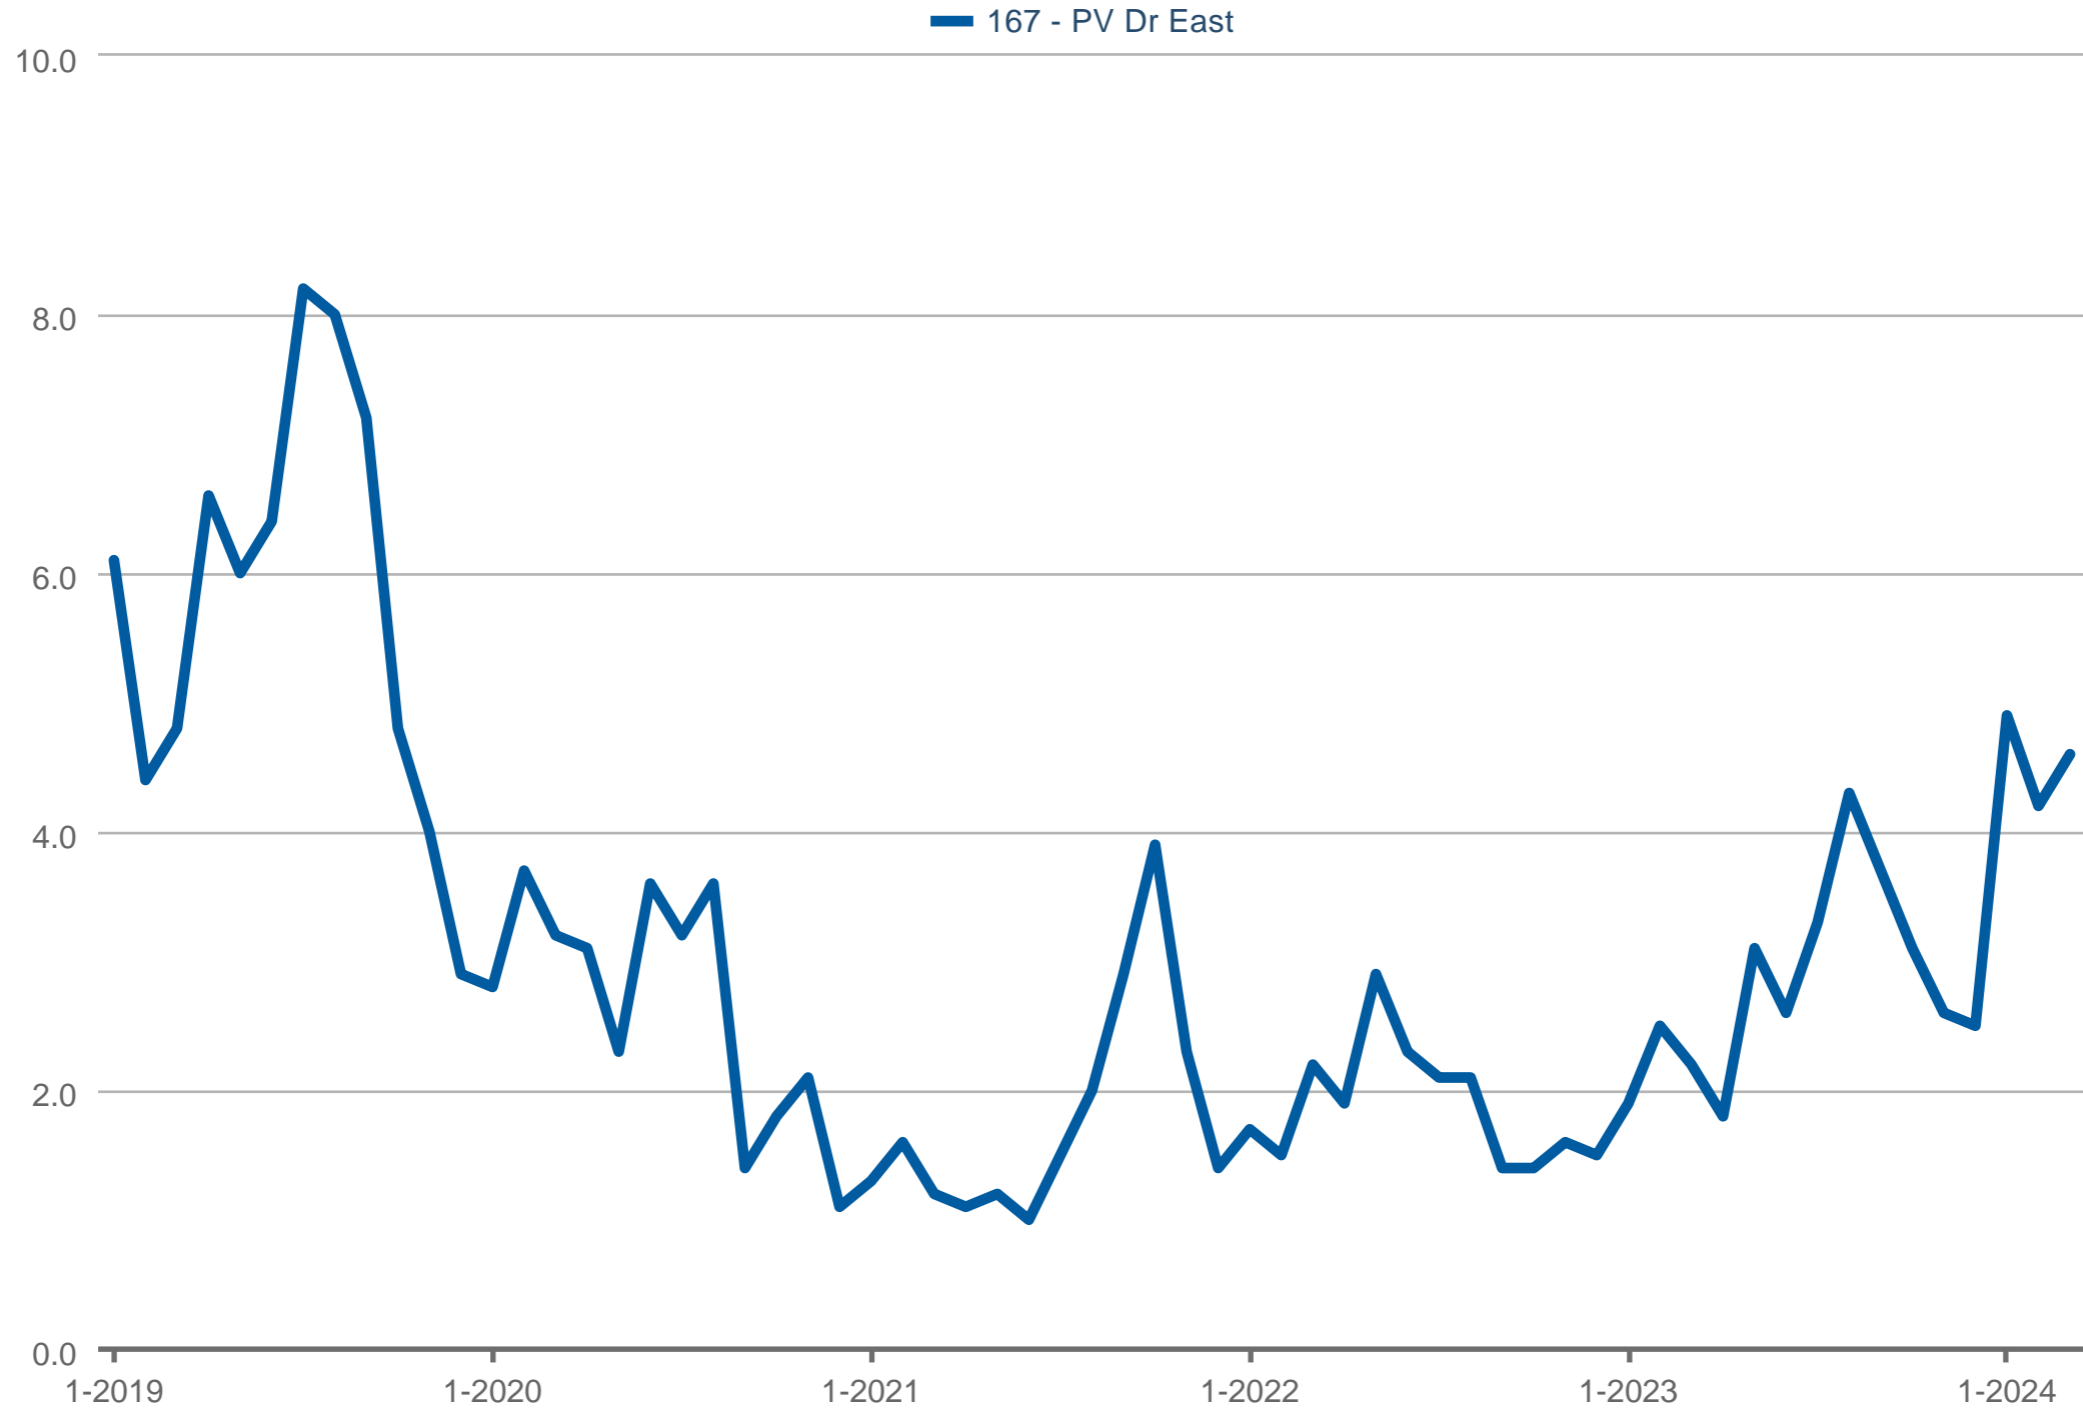

167 - PV Dr East: Residential, Single Family

Each data point is one month of activity. Data is from April 27, 2024.

All data is from the California Regional Multiple Listing Service, INC. InfoSparks © 2024 ShowingTime.