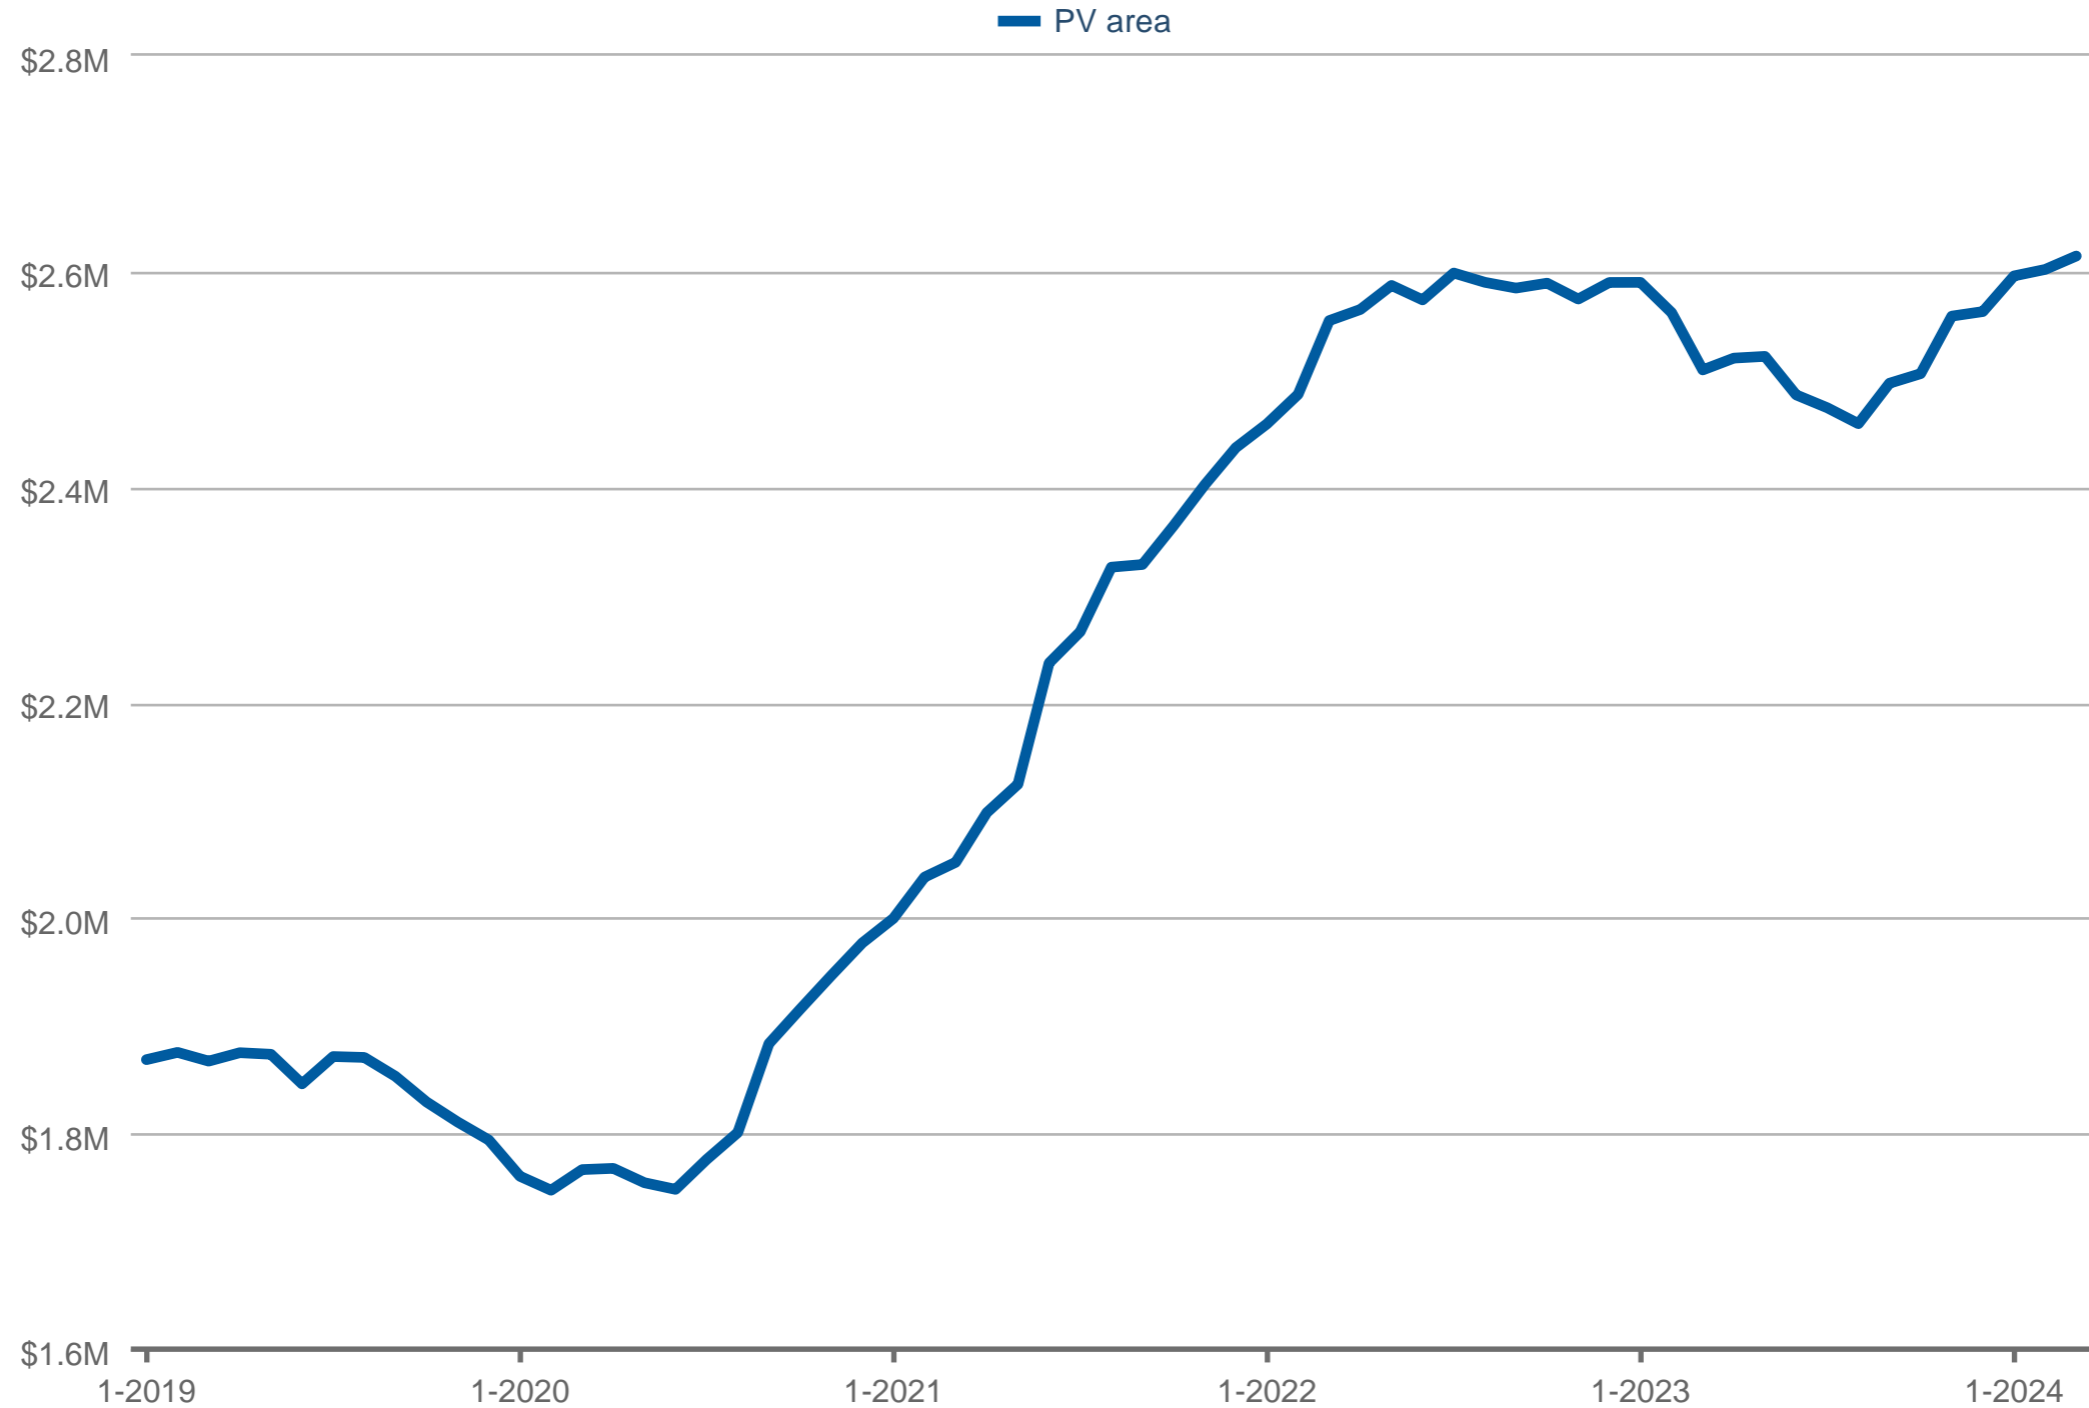

Sep Ebrahimi (CA DRE #01923274)
REALTOR - Berkshire Hathaway HomeService

Office: 310-346-4666
Cell: 310-346-4666
Fax: 310-544-3071
sep@sepsellspv.com
www.SepSellsPV.com

Average Sales Price

PV area*: Residential, Single Family

Each data point is 12 months of activity. Data is from April 23, 2024.

* User-defined area. All data is from the California Regional Multiple Listing Service, INC. InfoSparks © 2024 ShowingTime.