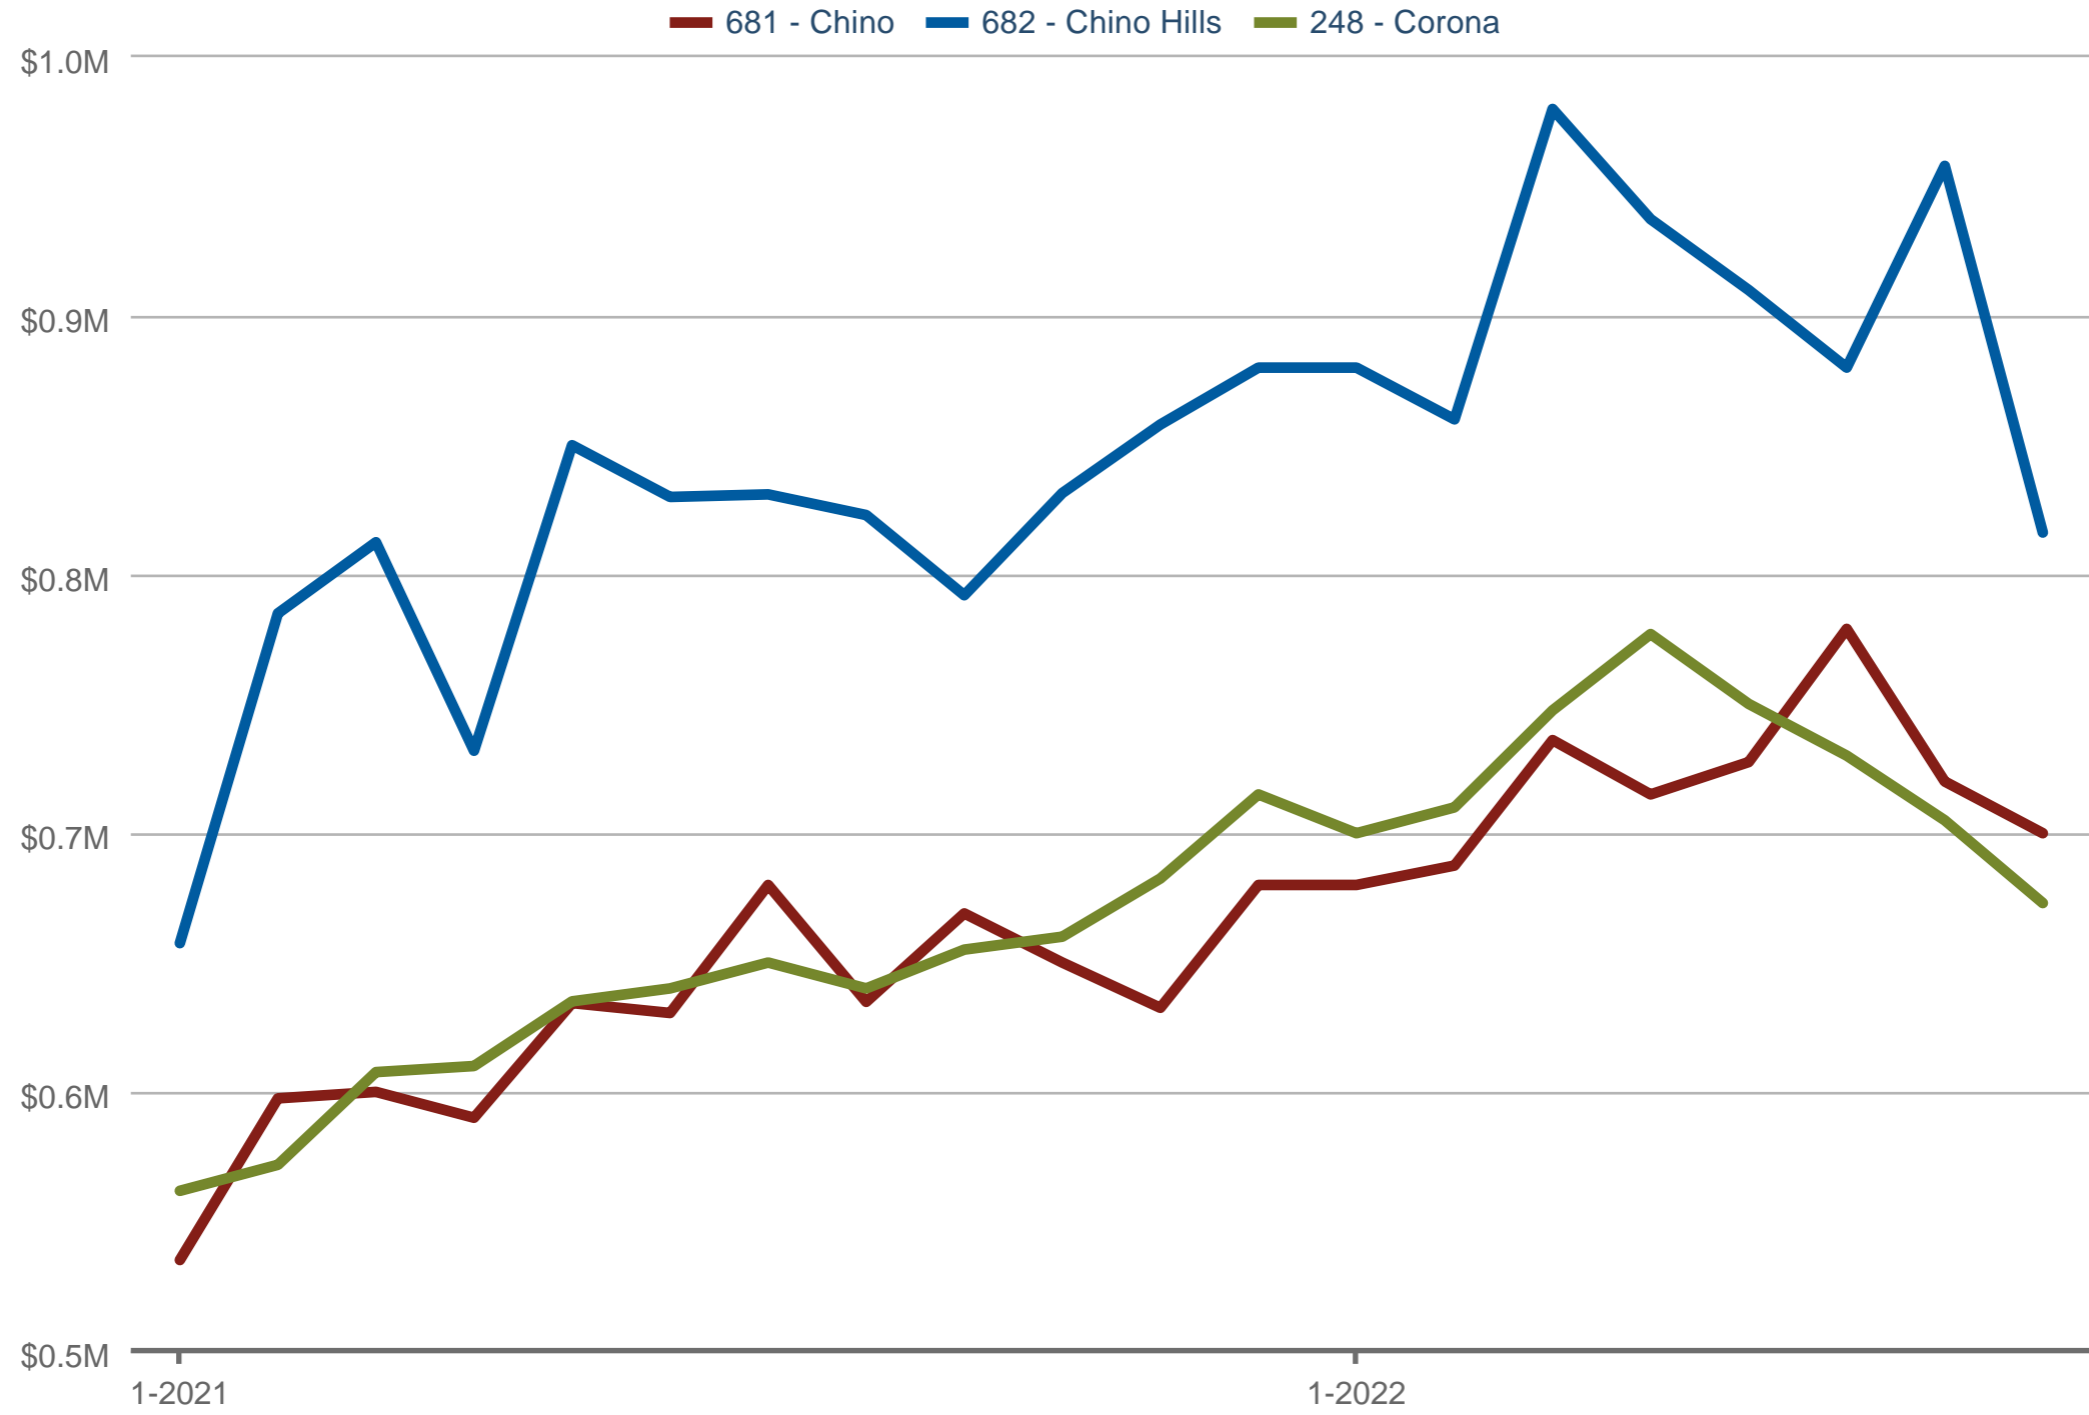

Median Sales Price

681 - Chino & 682 - Chino Hills & 248 - Corona

Each data point is one month of activity. Data is from September 27, 2022.