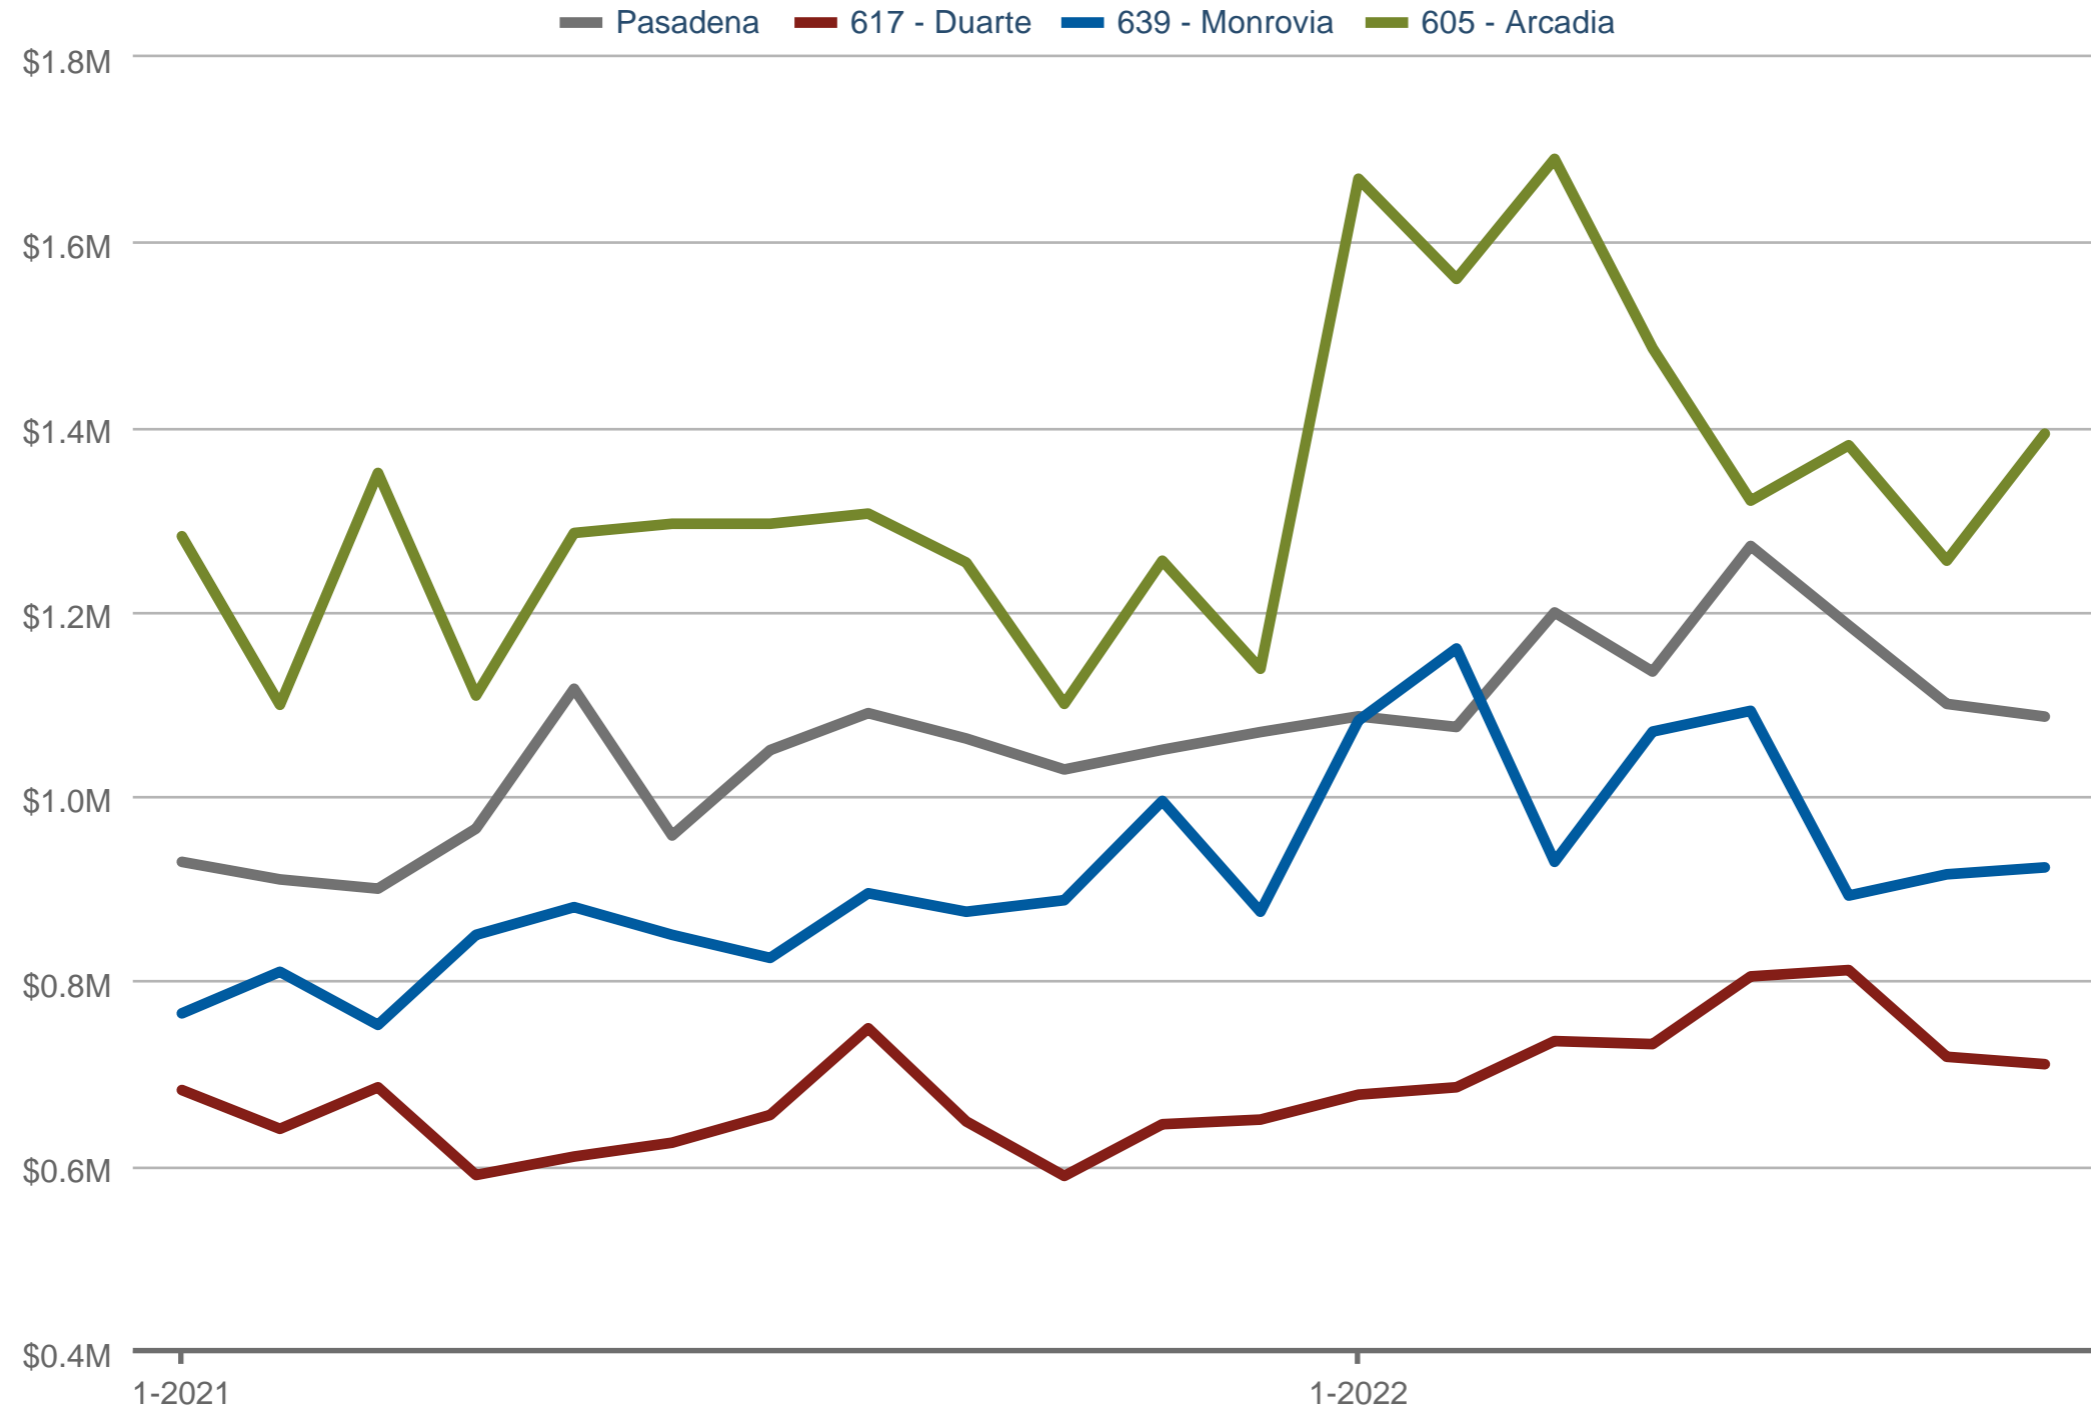

### Median Sales Price

Pasadena & 617 - Duarte & 639 - Monrovia & 605 - Arcadia  
Each data point is one month of activity. Data is from September 27, 2022.