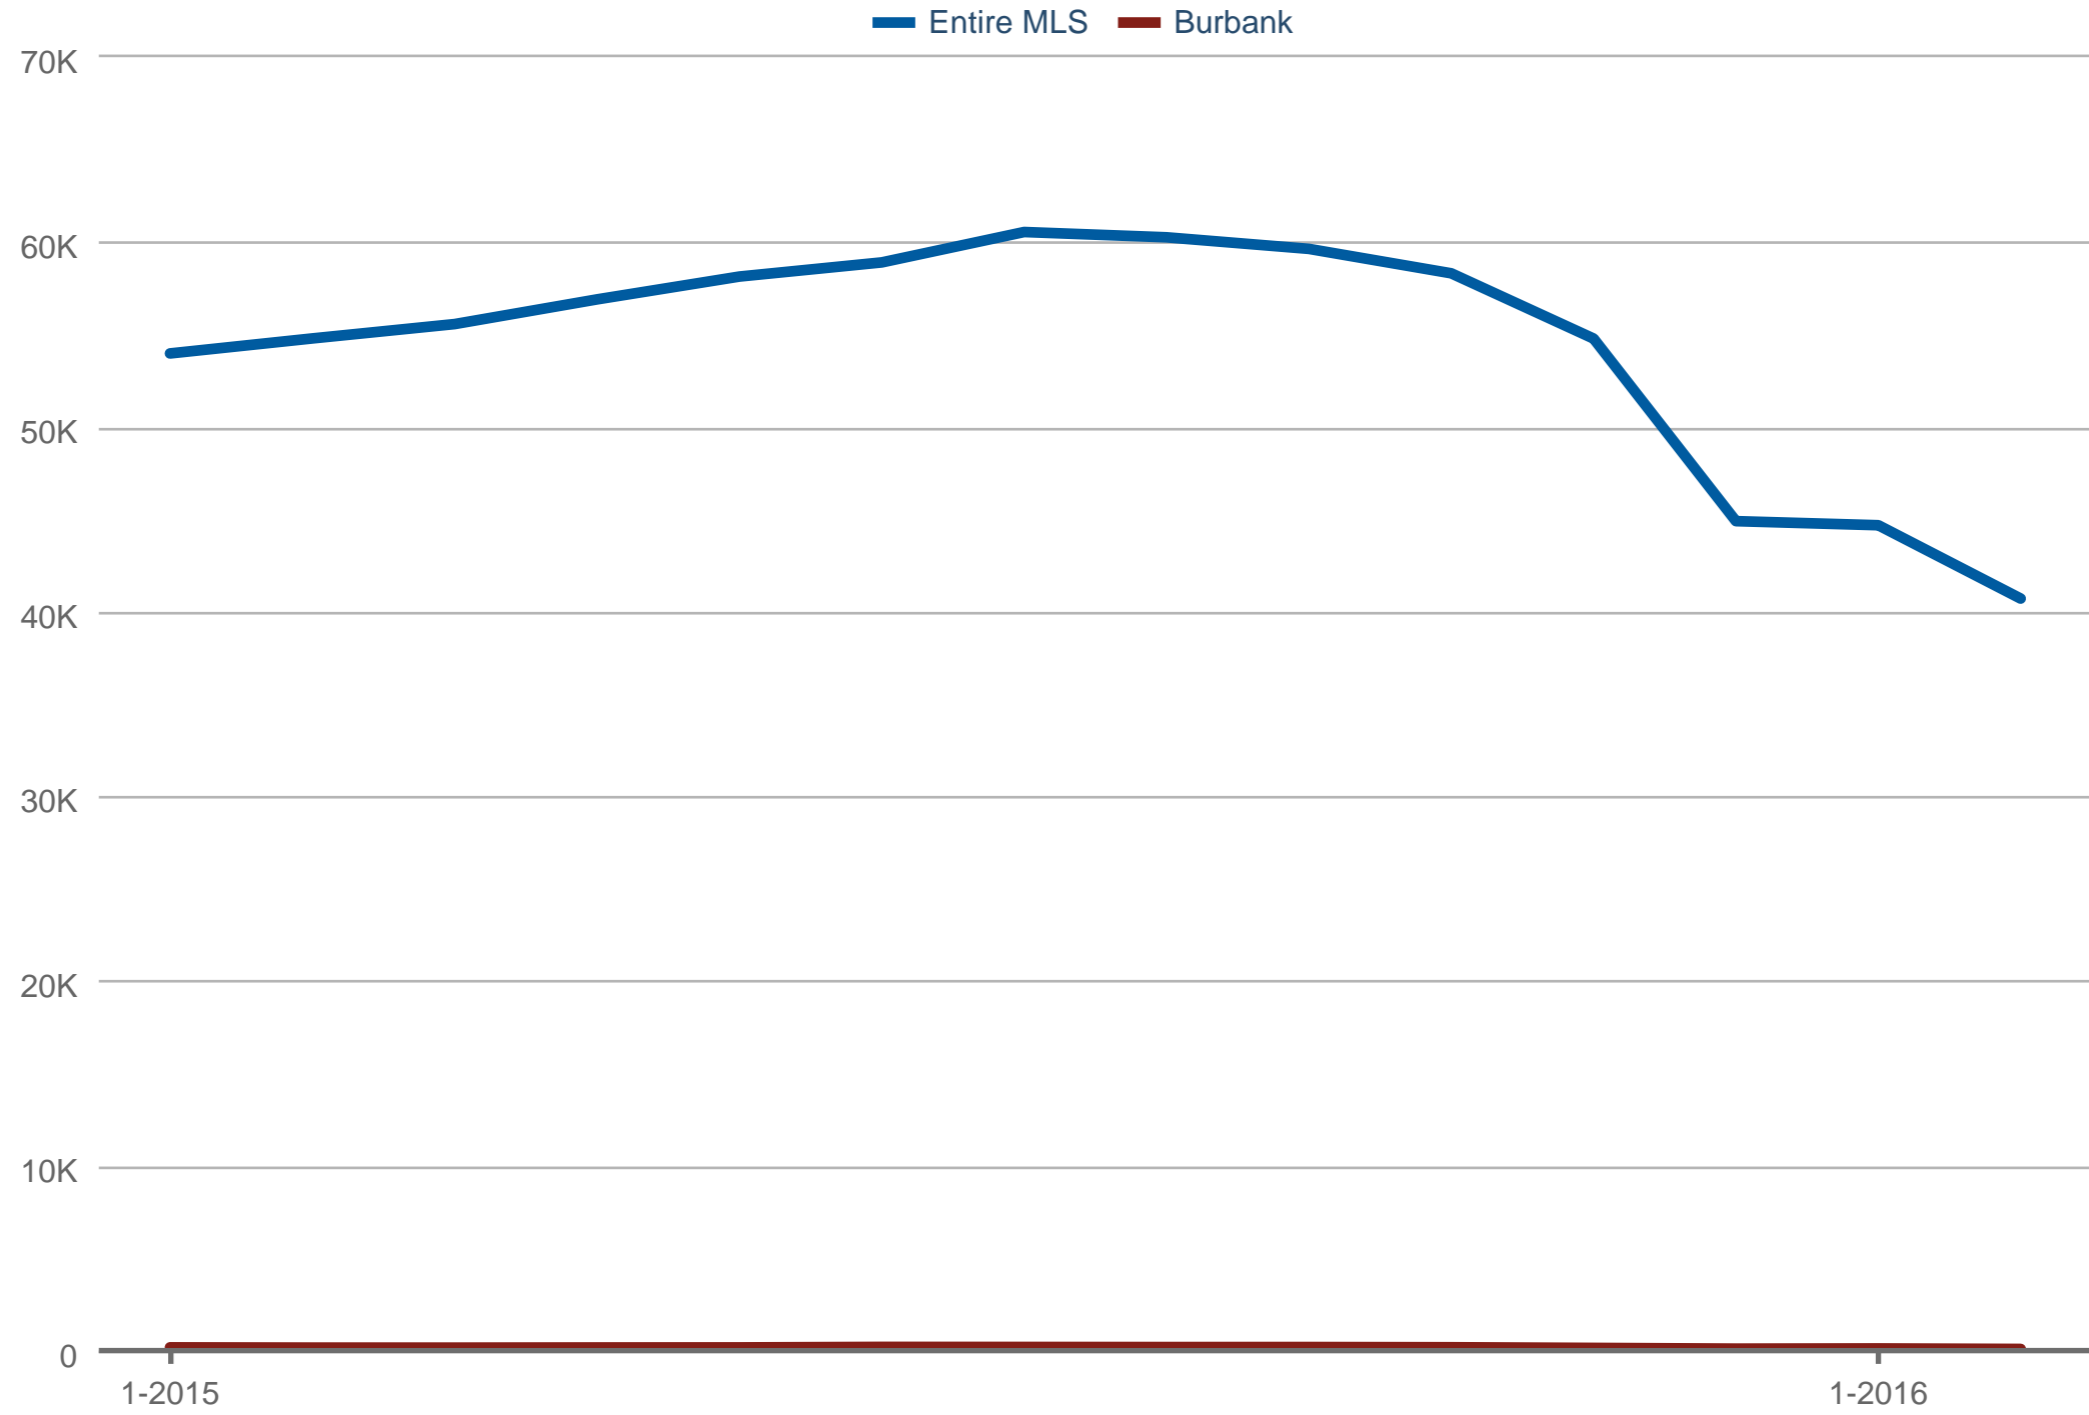

Active Listings

Entire MLS & Burbank

Each data point is one month of activity. Data is from March 1, 2016.