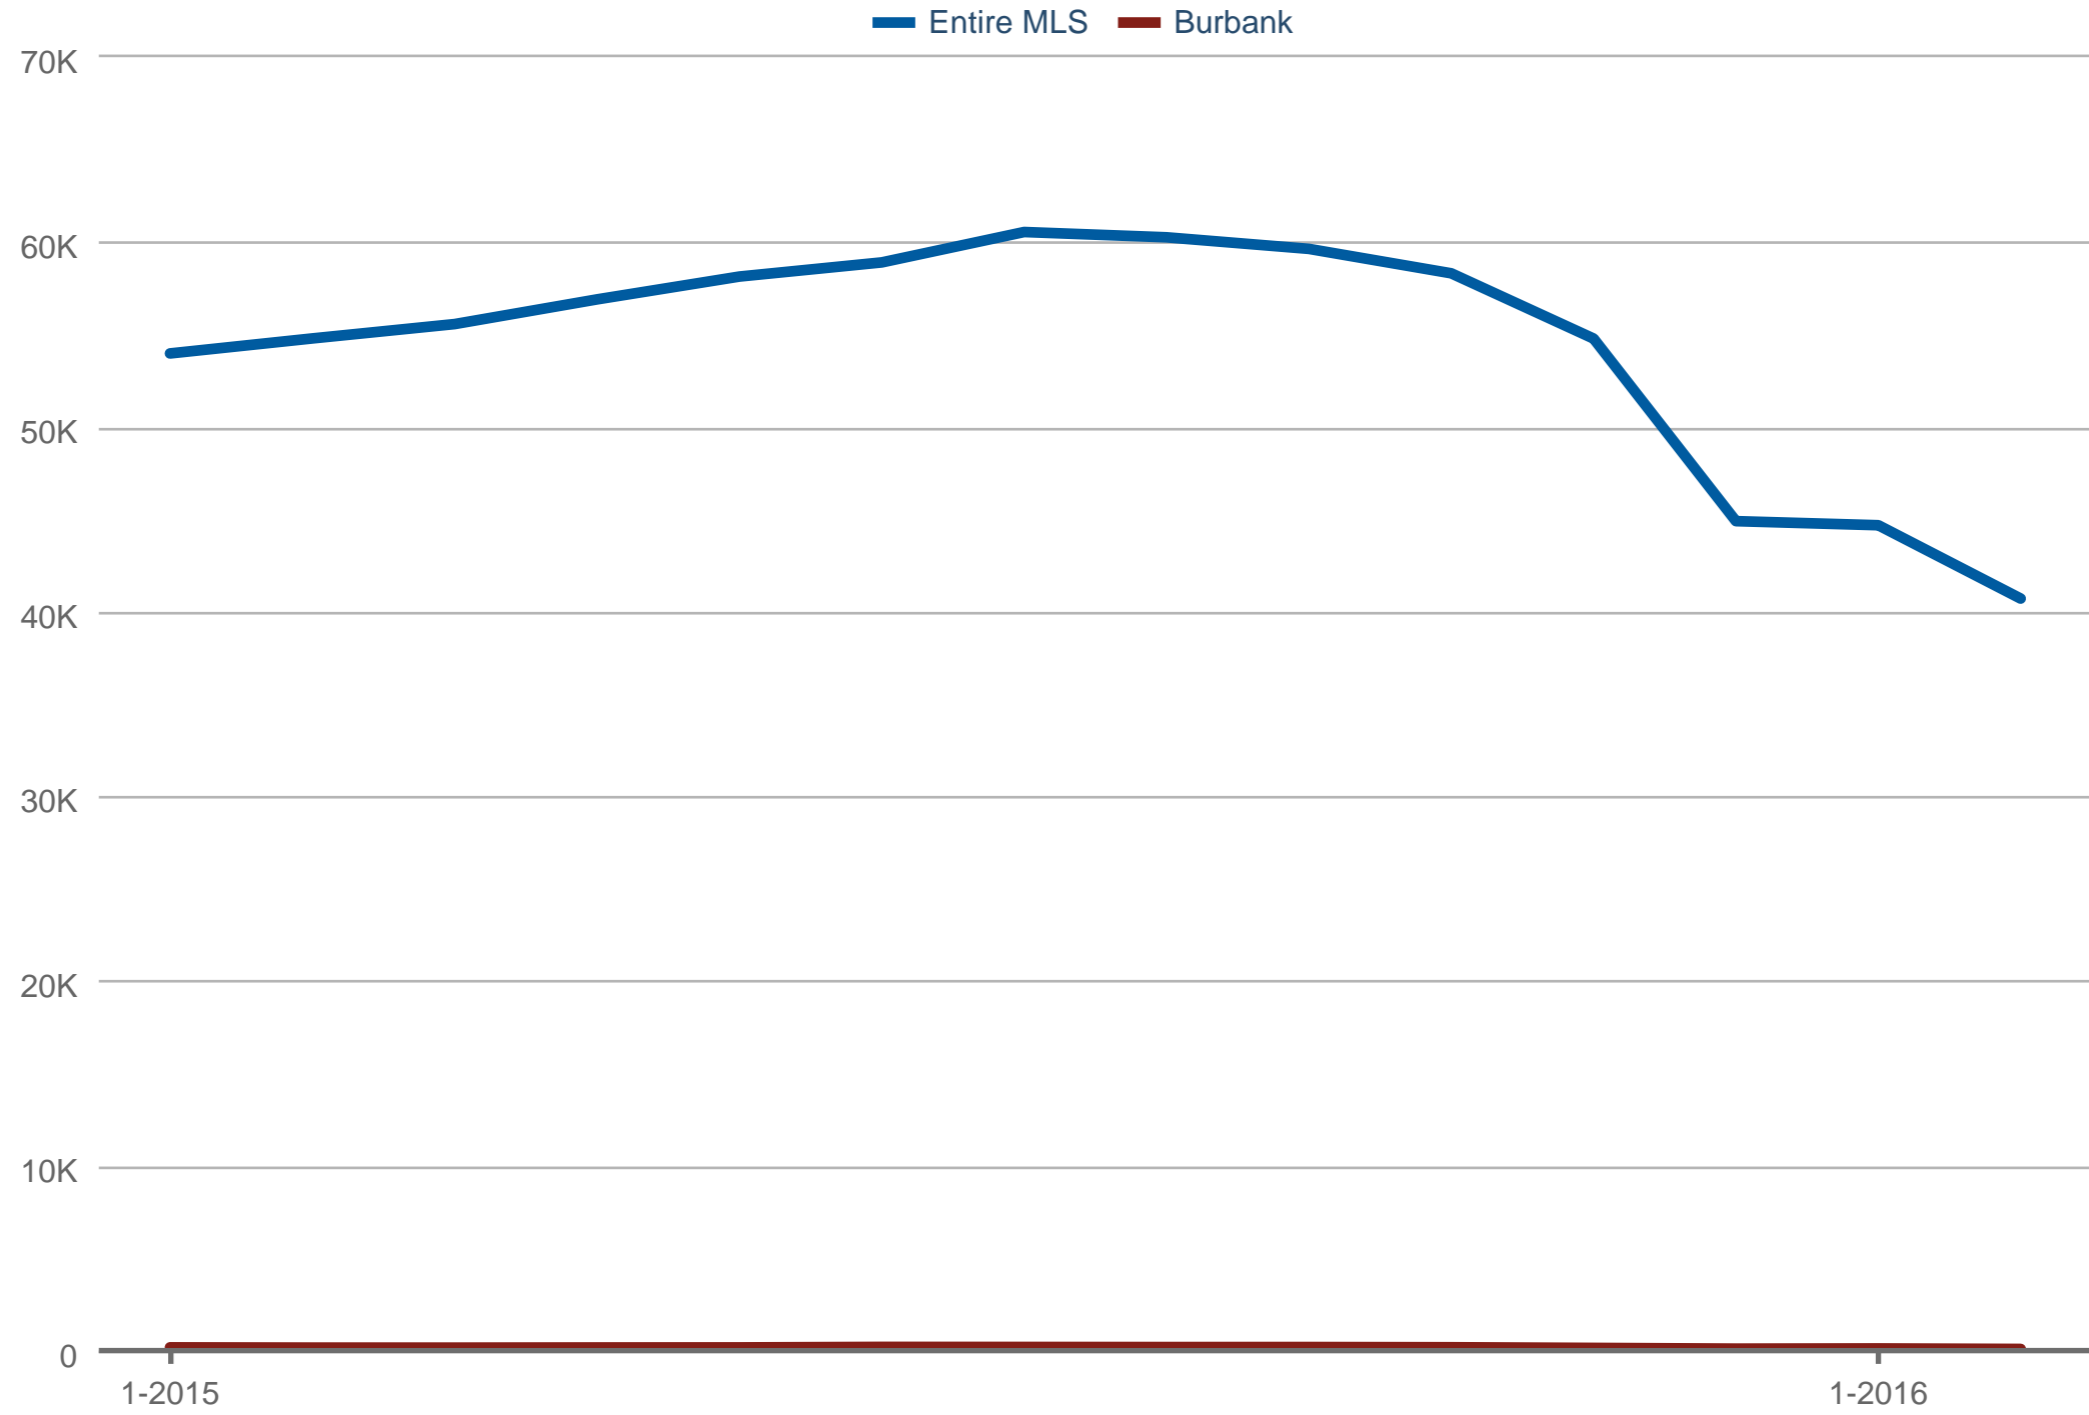

### Active Listings

Entire MLS & Burbank

Each data point is one month of activity. Data is from March 1, 2016.