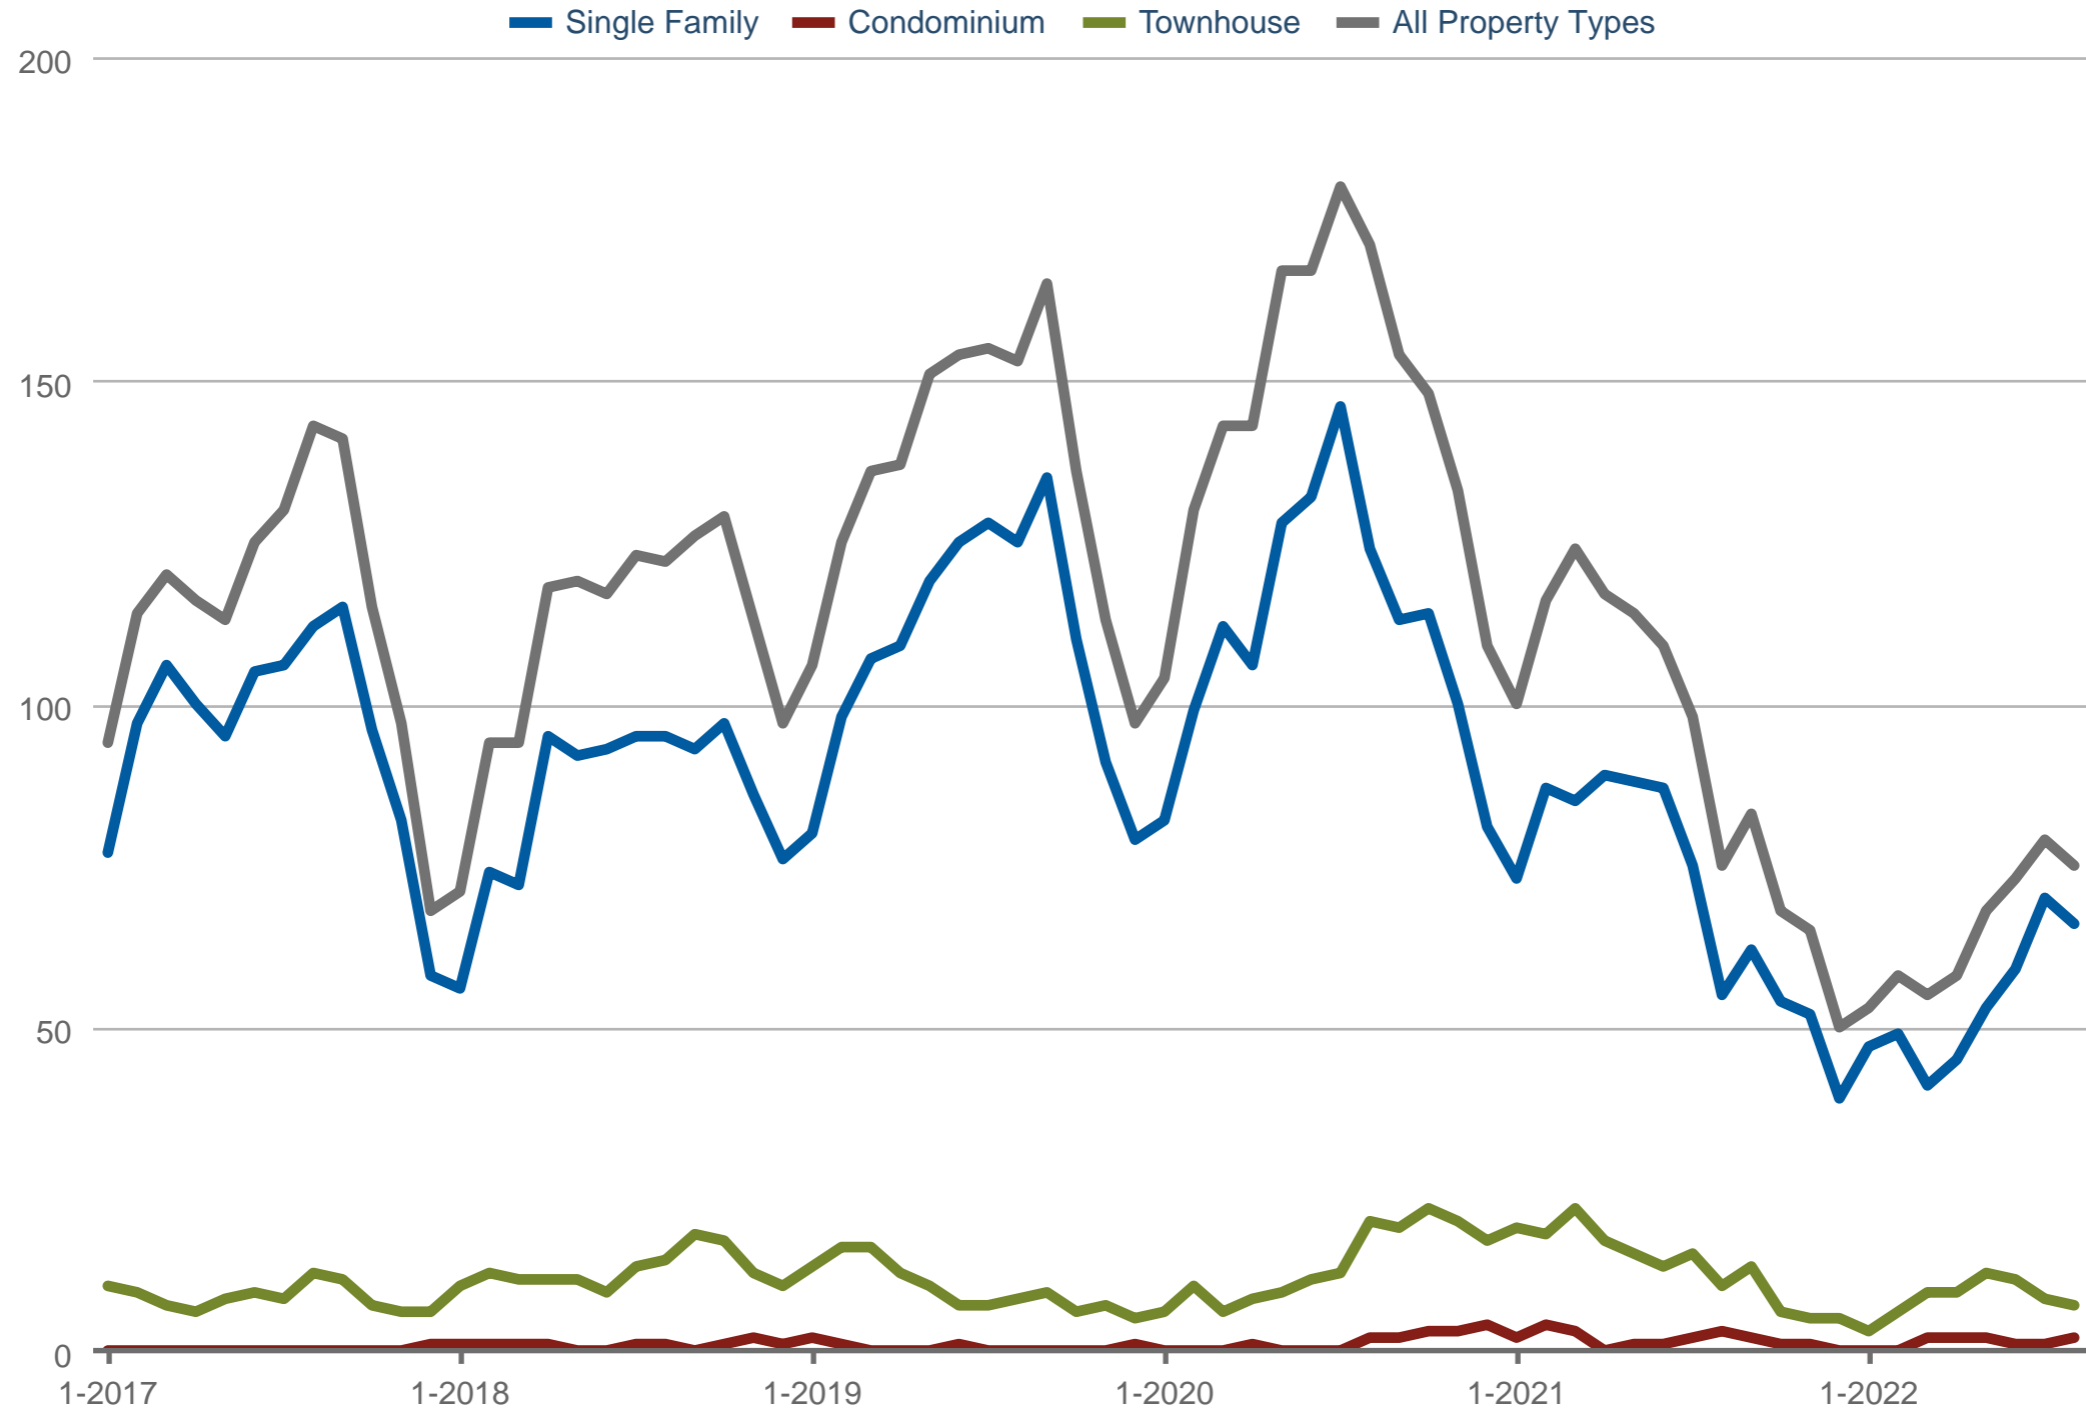

Active Listings - By Property Types

Manhattan Beach

Each data point is one month of activity. Data is from September 27, 2022.

All data is from the California Regional Multiple Listing Service, INC. InfoSparks © 2022 ShowingTime.