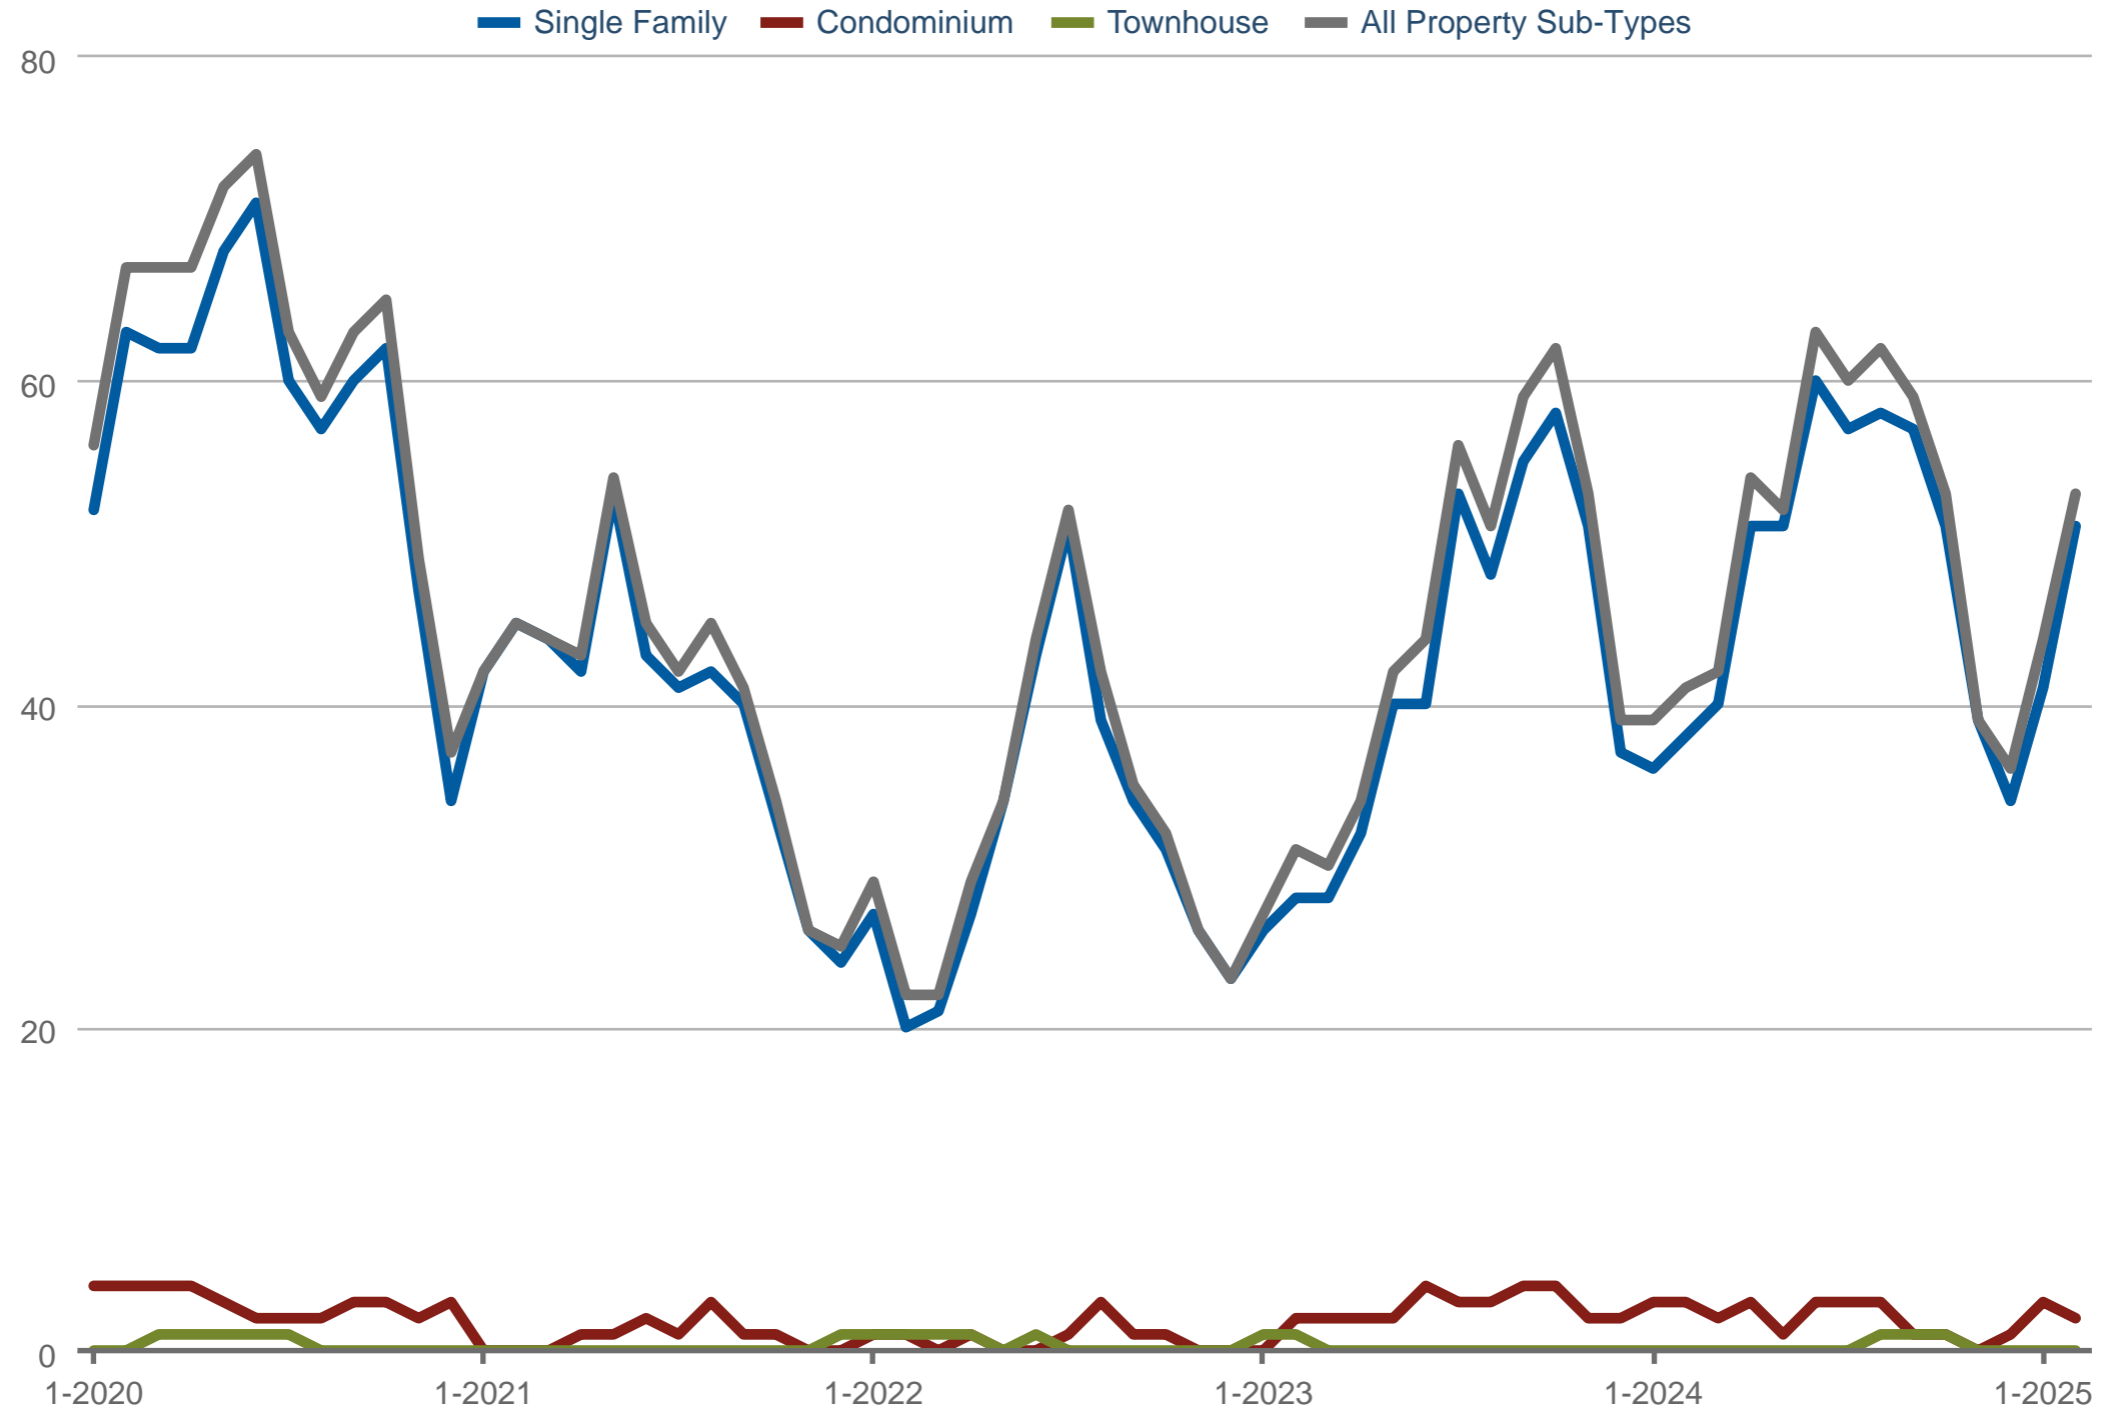

Active Listings - By Property Sub-Types

Palos Verdes Estates: Residential

Each data point is one month of activity. Data is from March 27, 2025.