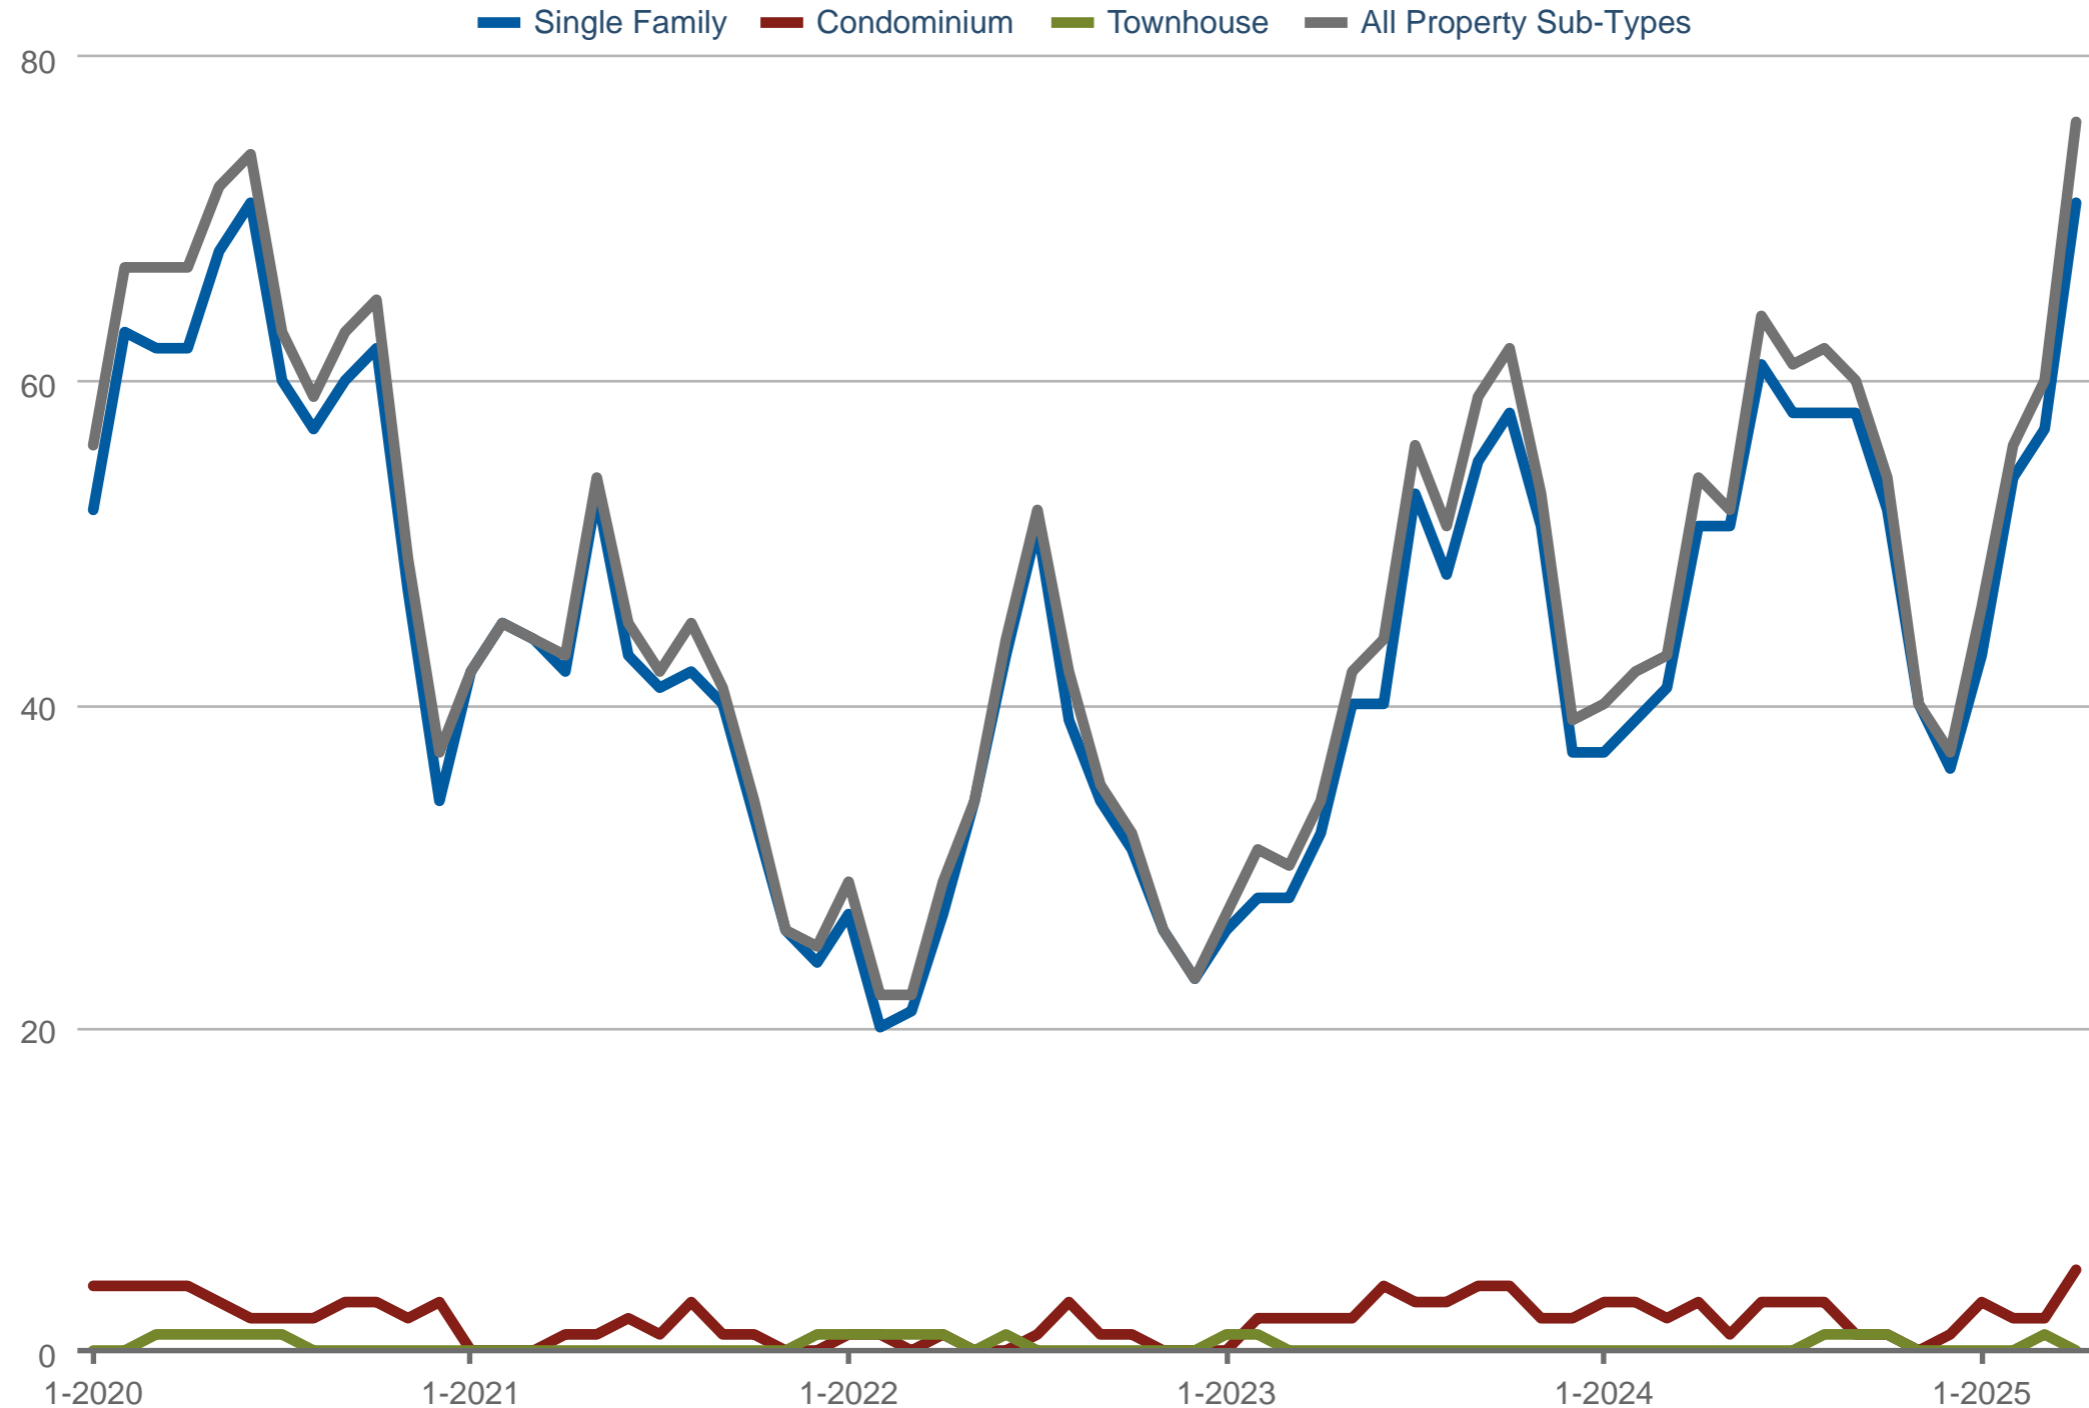

Active Listings - By Property Sub-Types

Palos Verdes Estates: Residential

Each data point is one month of activity. Data is from May 17, 2025.

All data is from the California Regional Multiple Listing Service, INC. InfoSparks © 2025 ShowingTime Plus, LLC.