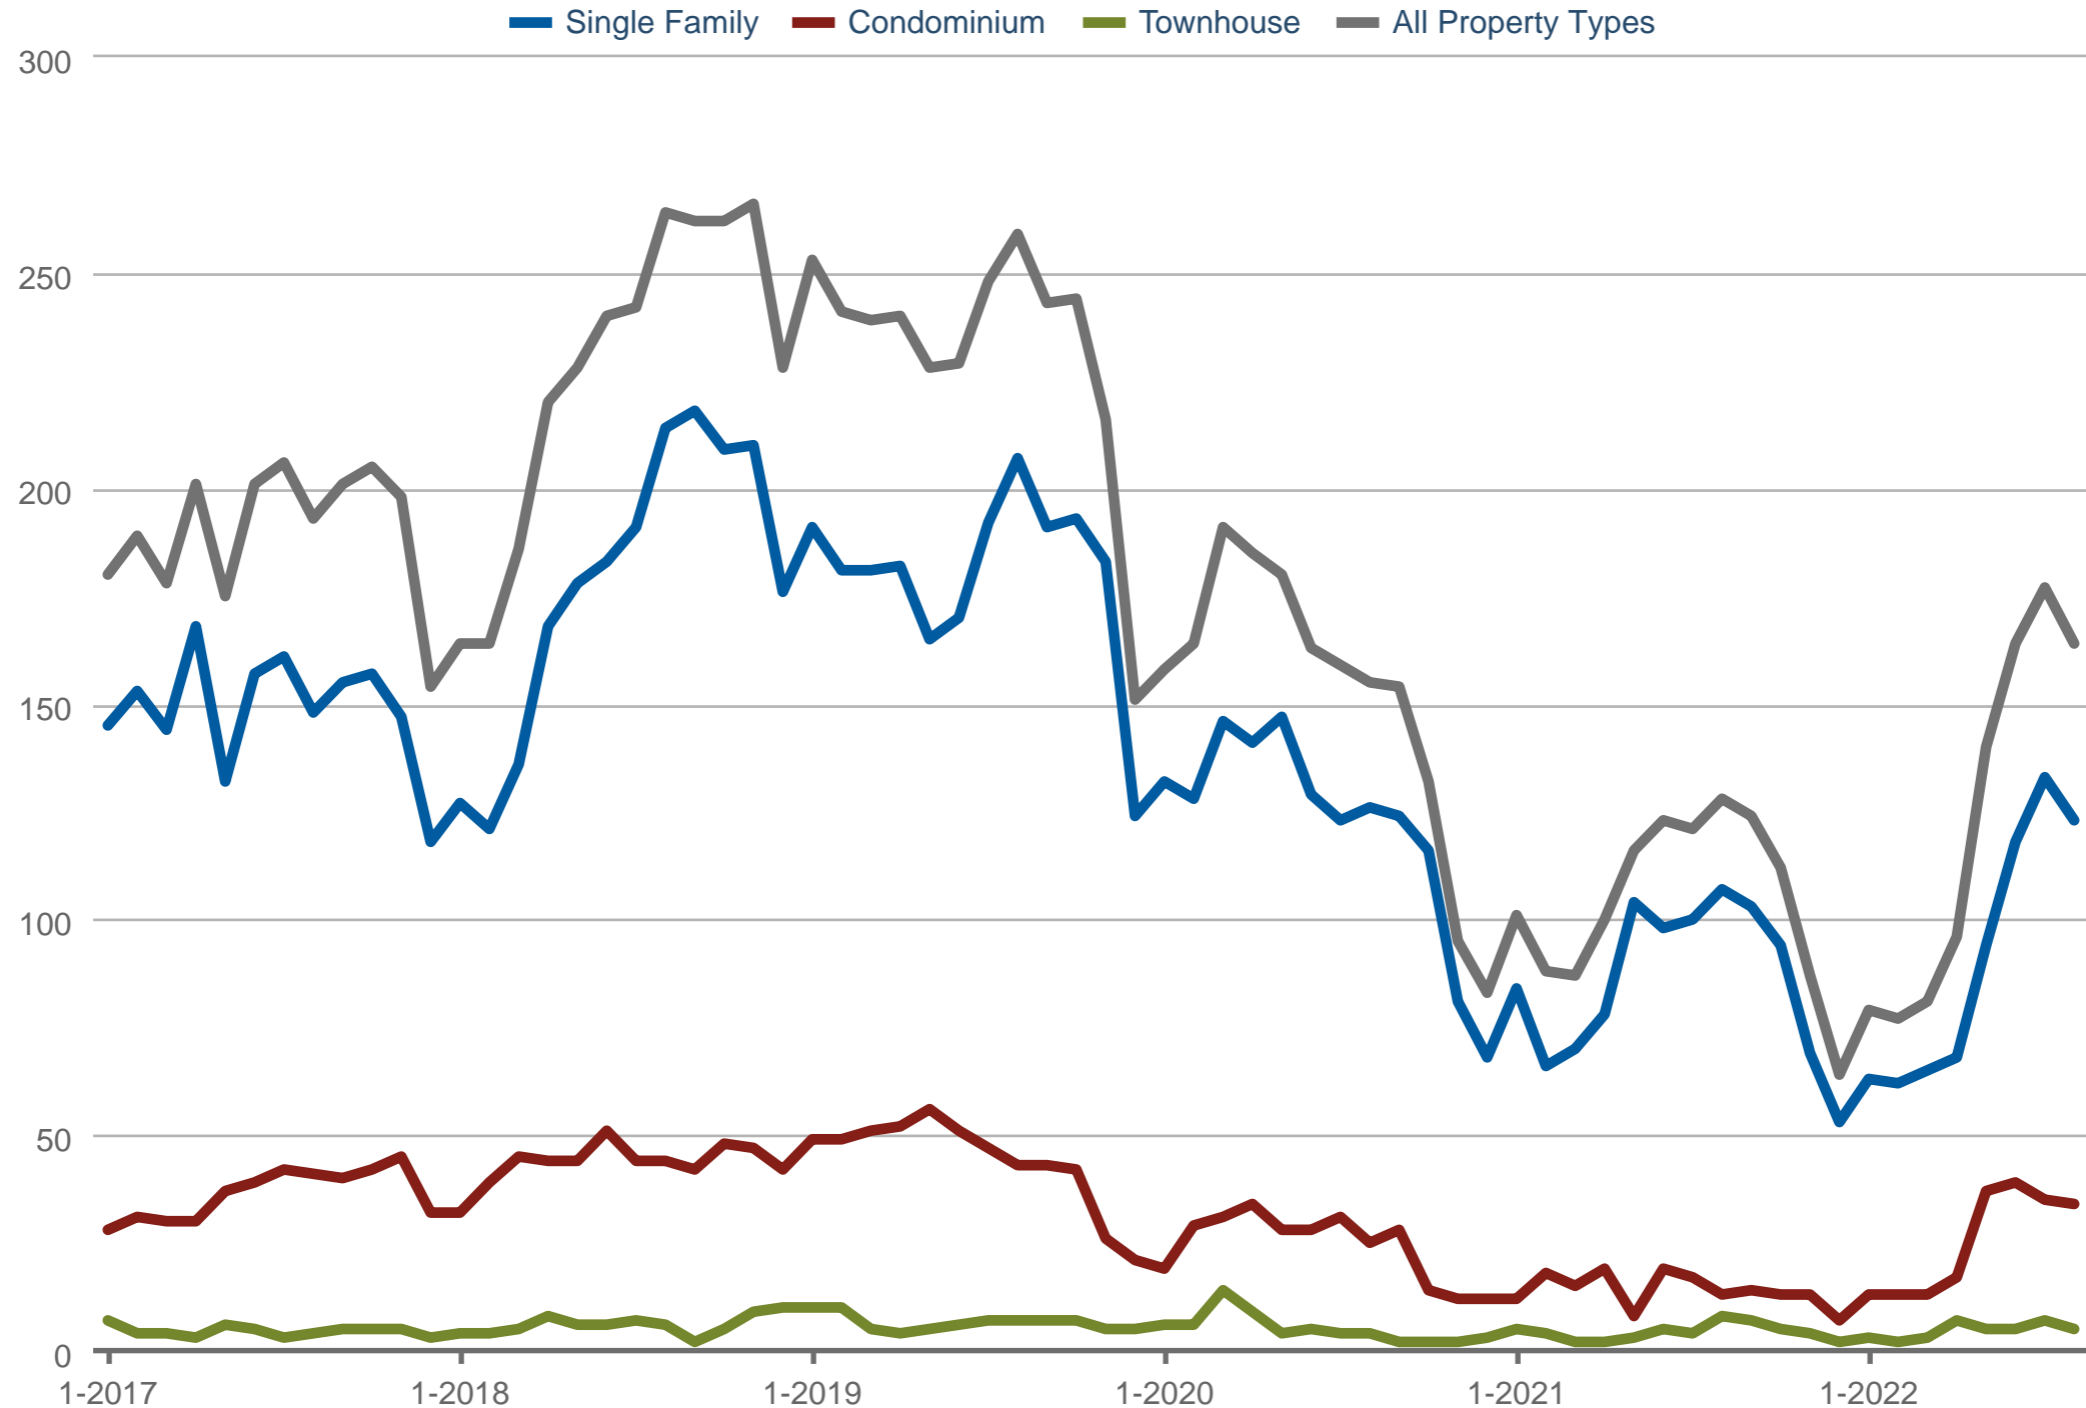

Active Listings - By Property Types

Chino

Each data point is one month of activity. Data is from September 27, 2022.

All data is from the California Regional Multiple Listing Service, INC. InfoSparks © 2022 ShowingTime.