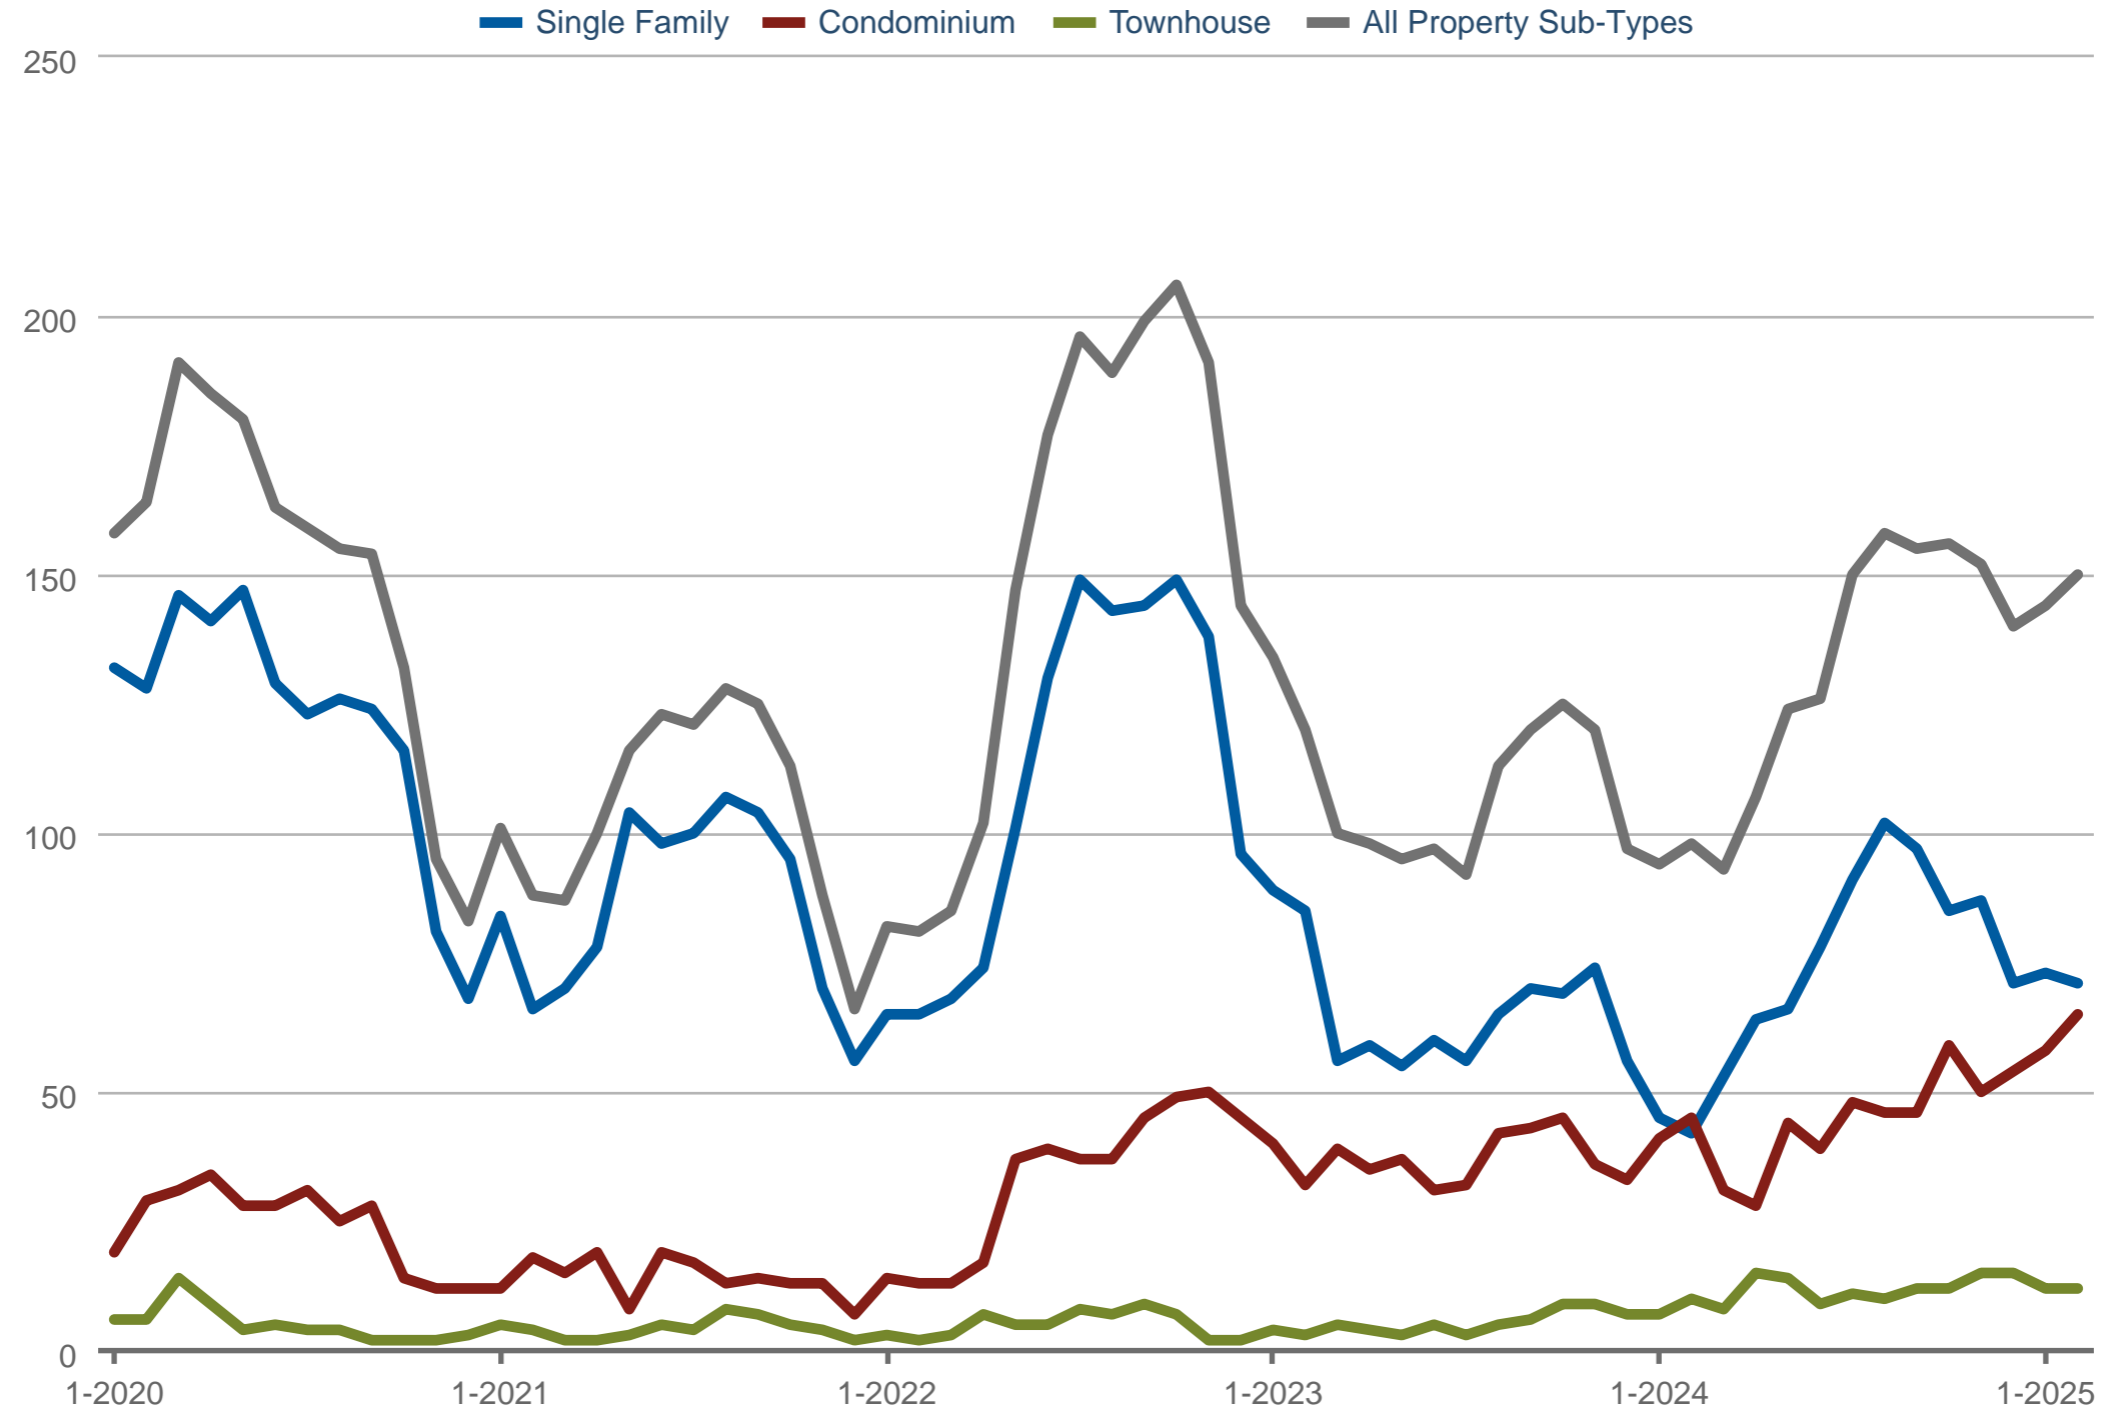

Active Listings - By Property Sub-Types

Chino: Residential

Each data point is one month of activity. Data is from March 27, 2025.