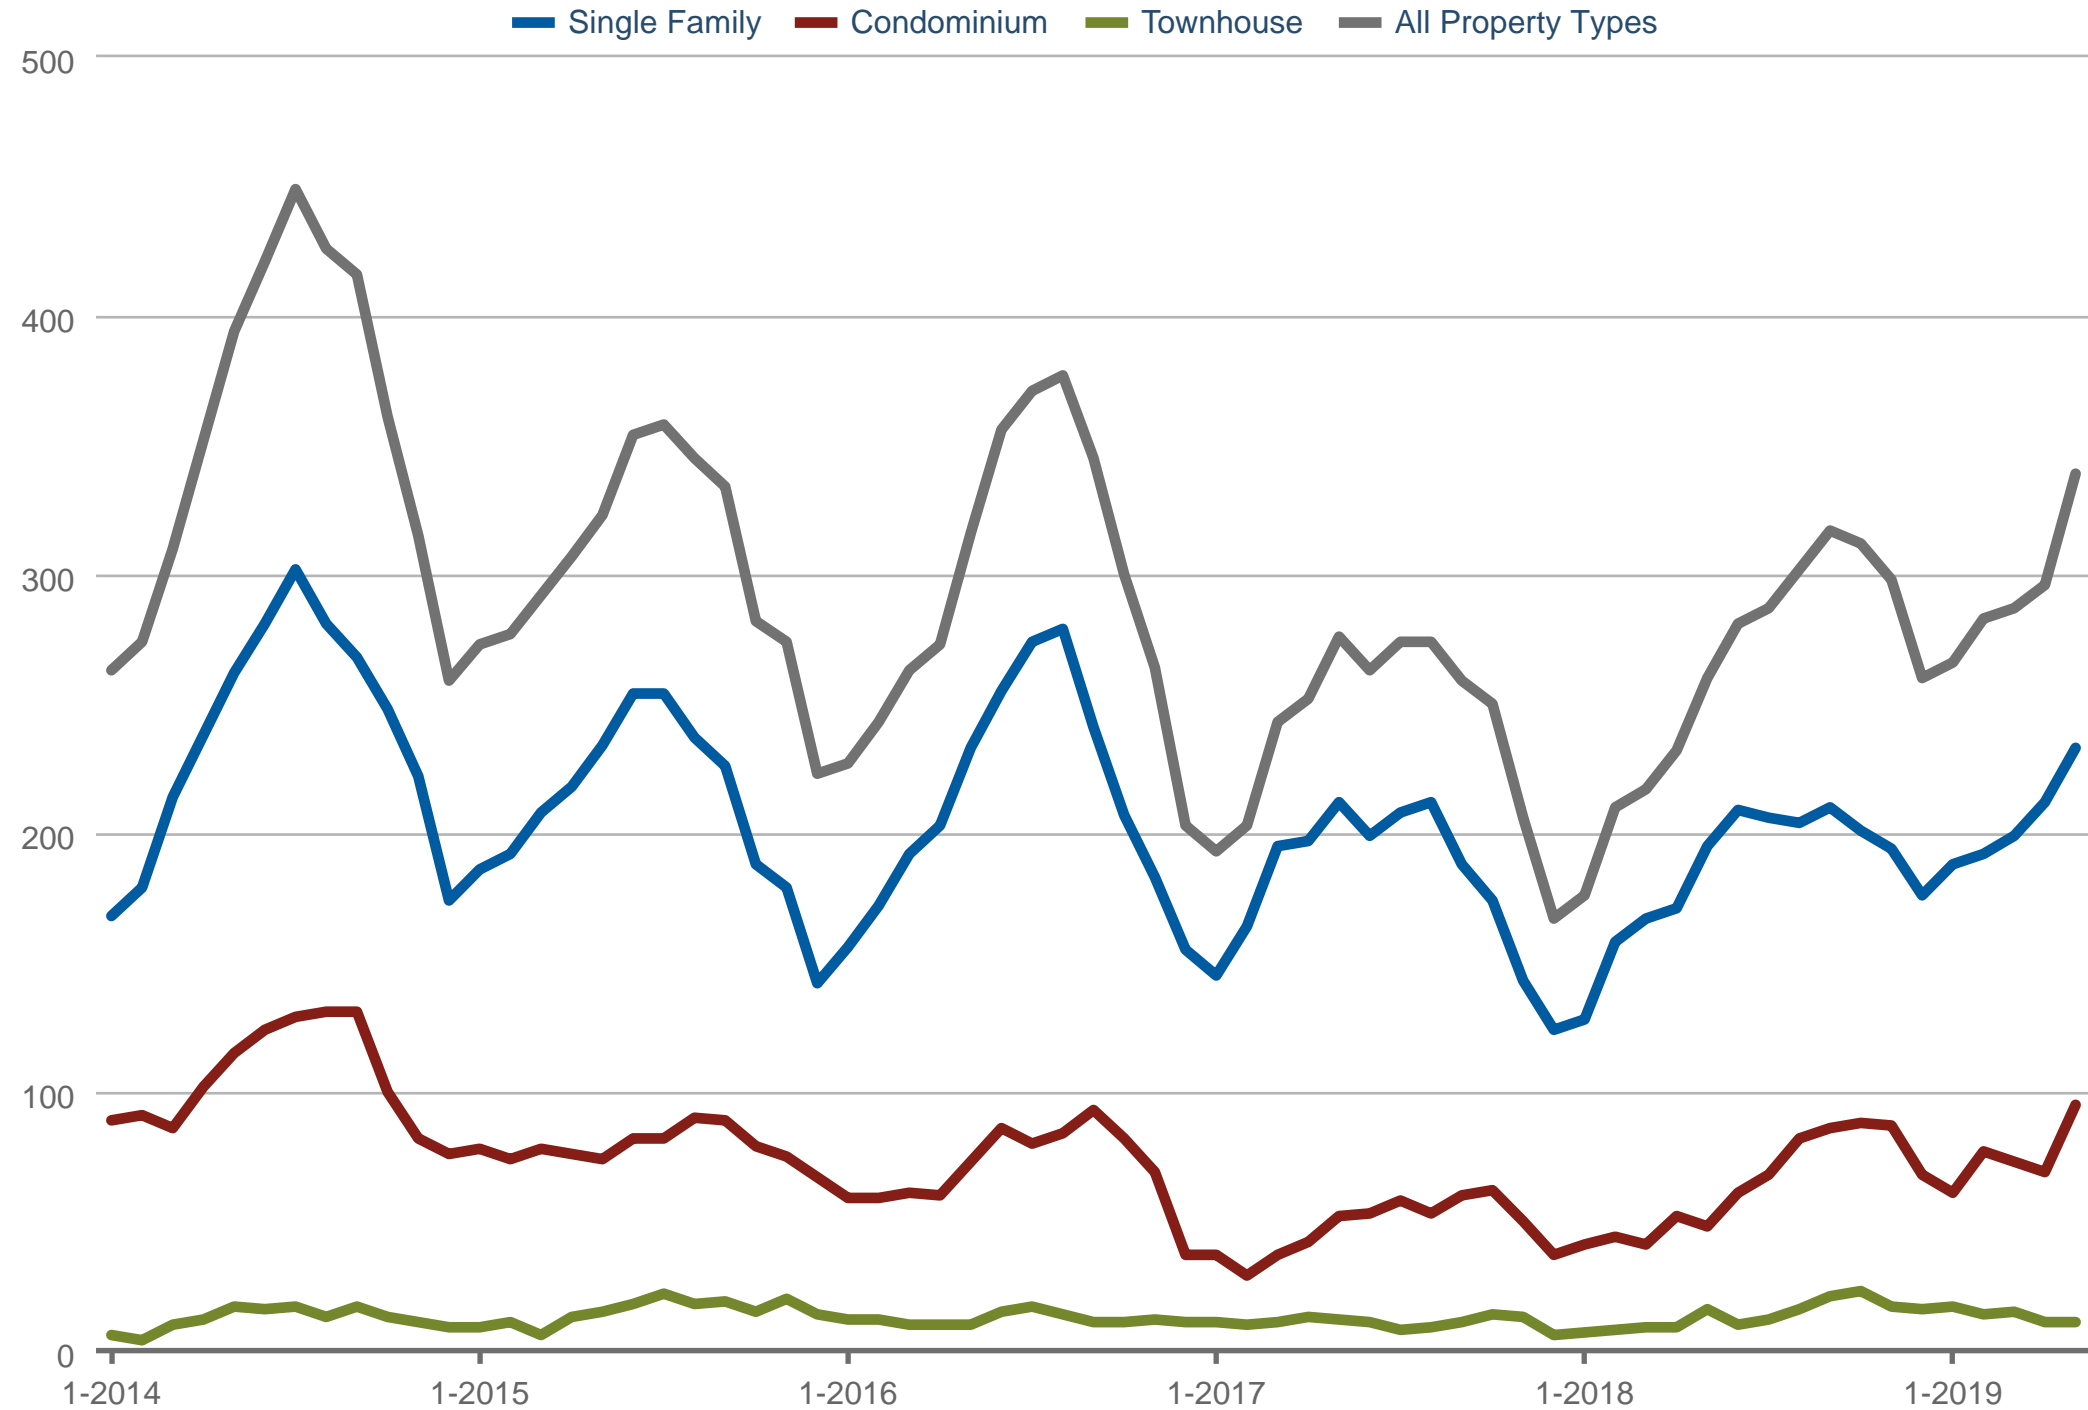

Active Listings - By Property Types

Laguna Niguel

Each data point is one month of activity. Data is from June 18, 2019.

All data is from the California Regional Multiple Listing Service, INC. InfoSparks © 2019 ShowingTime.