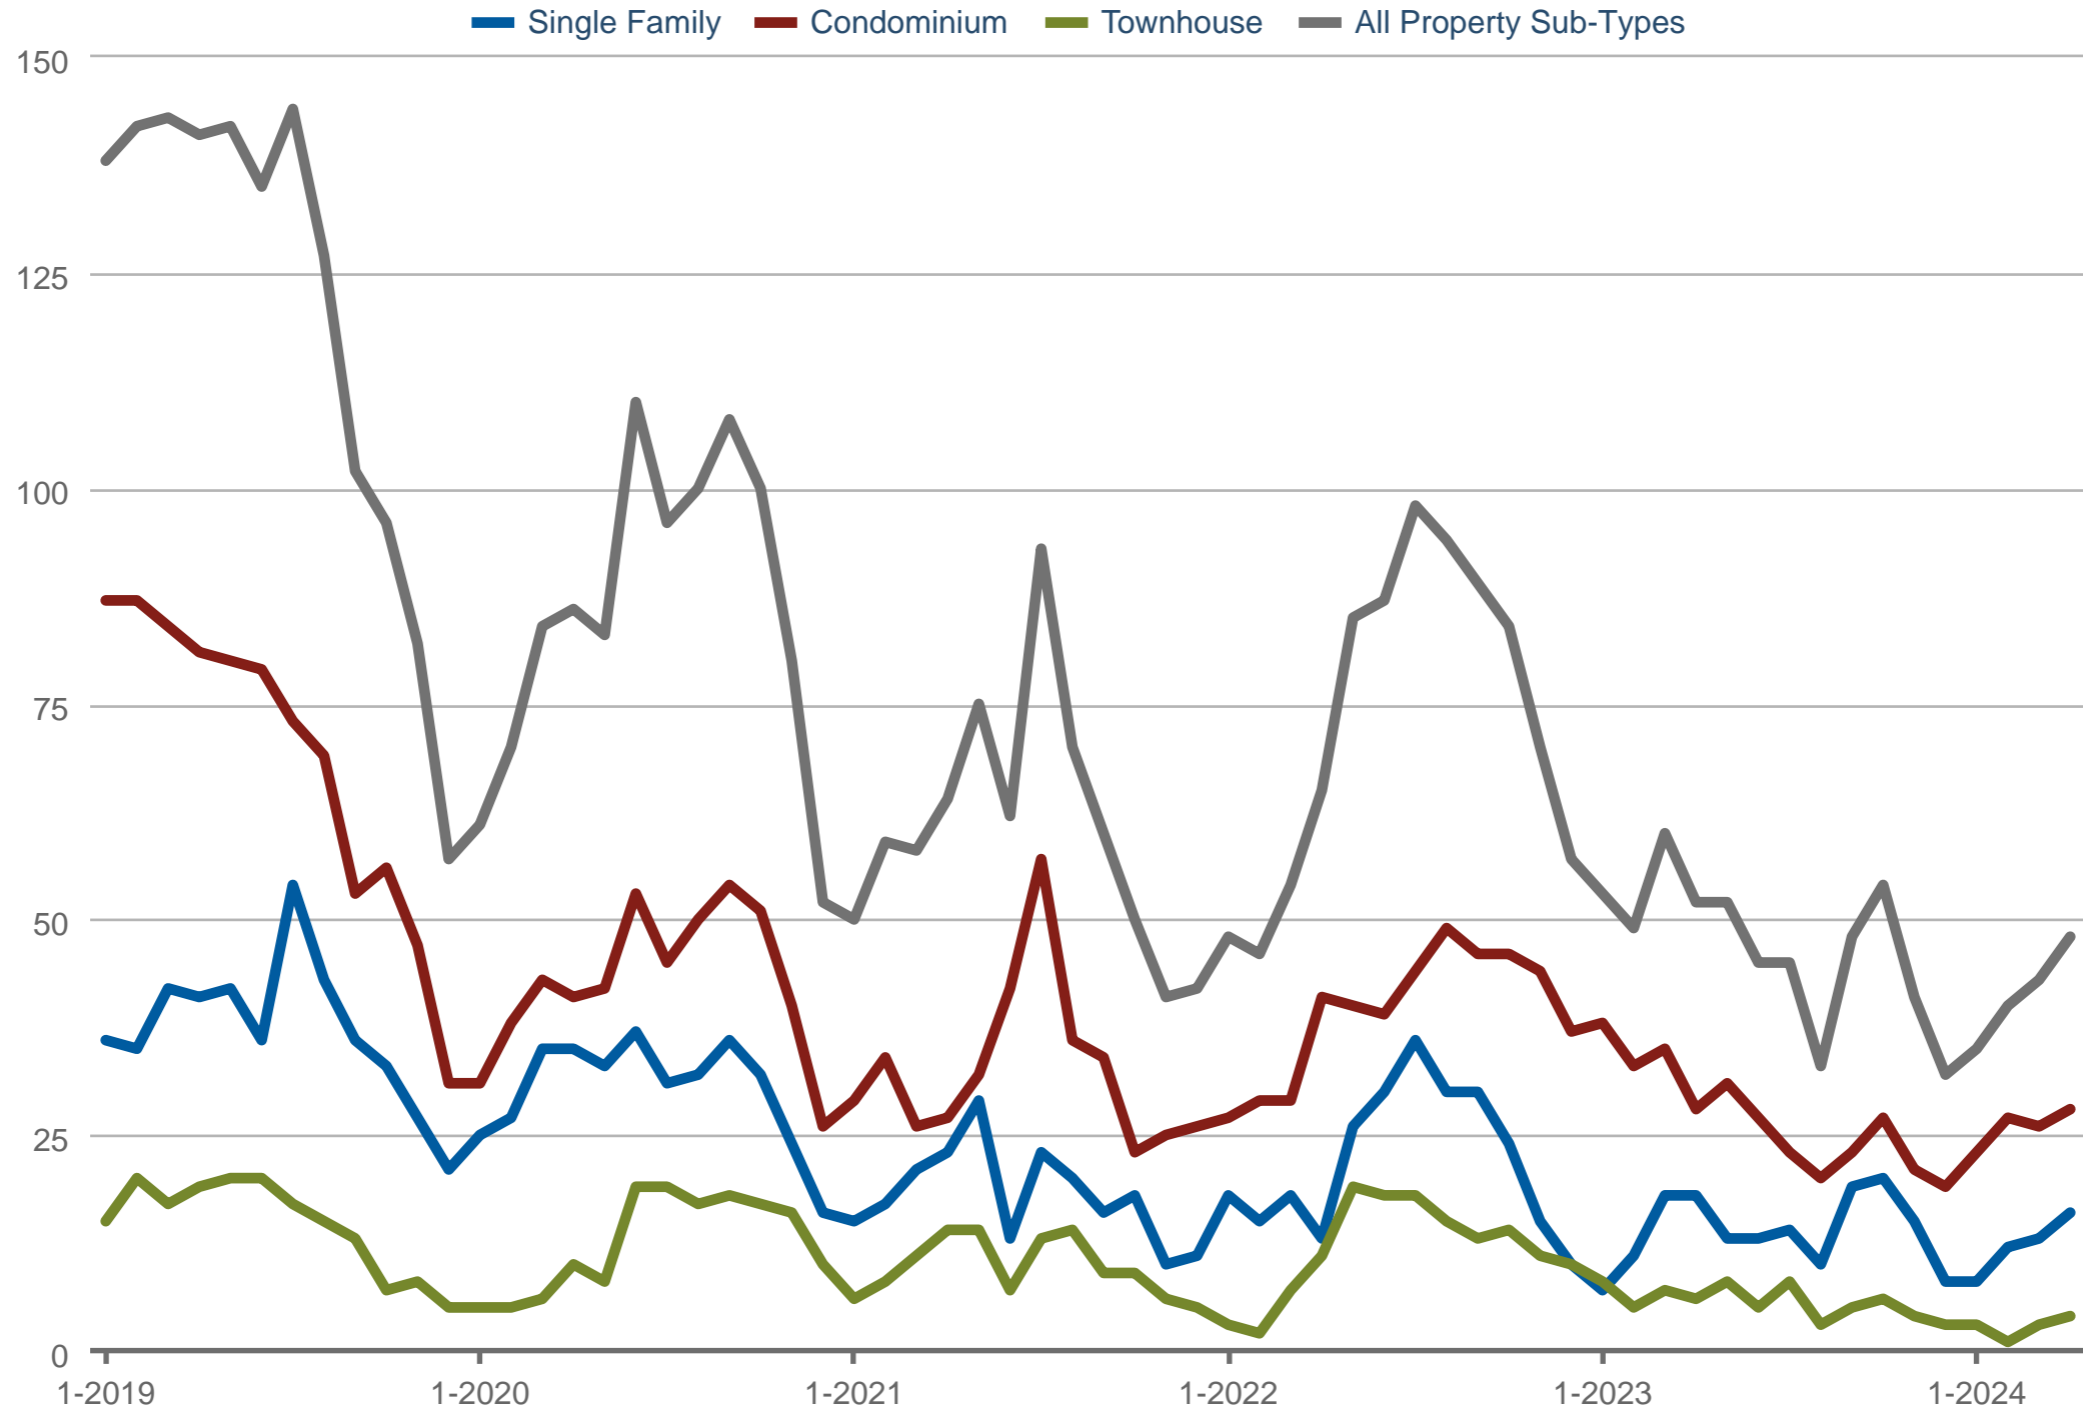

### Active Listings - By Property Sub-Types

Aliso Viejo: Residential

Each data point is one month of activity. Data is from May 20, 2024.

All data is from the California Regional Multiple Listing Service, INC. InfoSparks © 2024 ShowingTime.