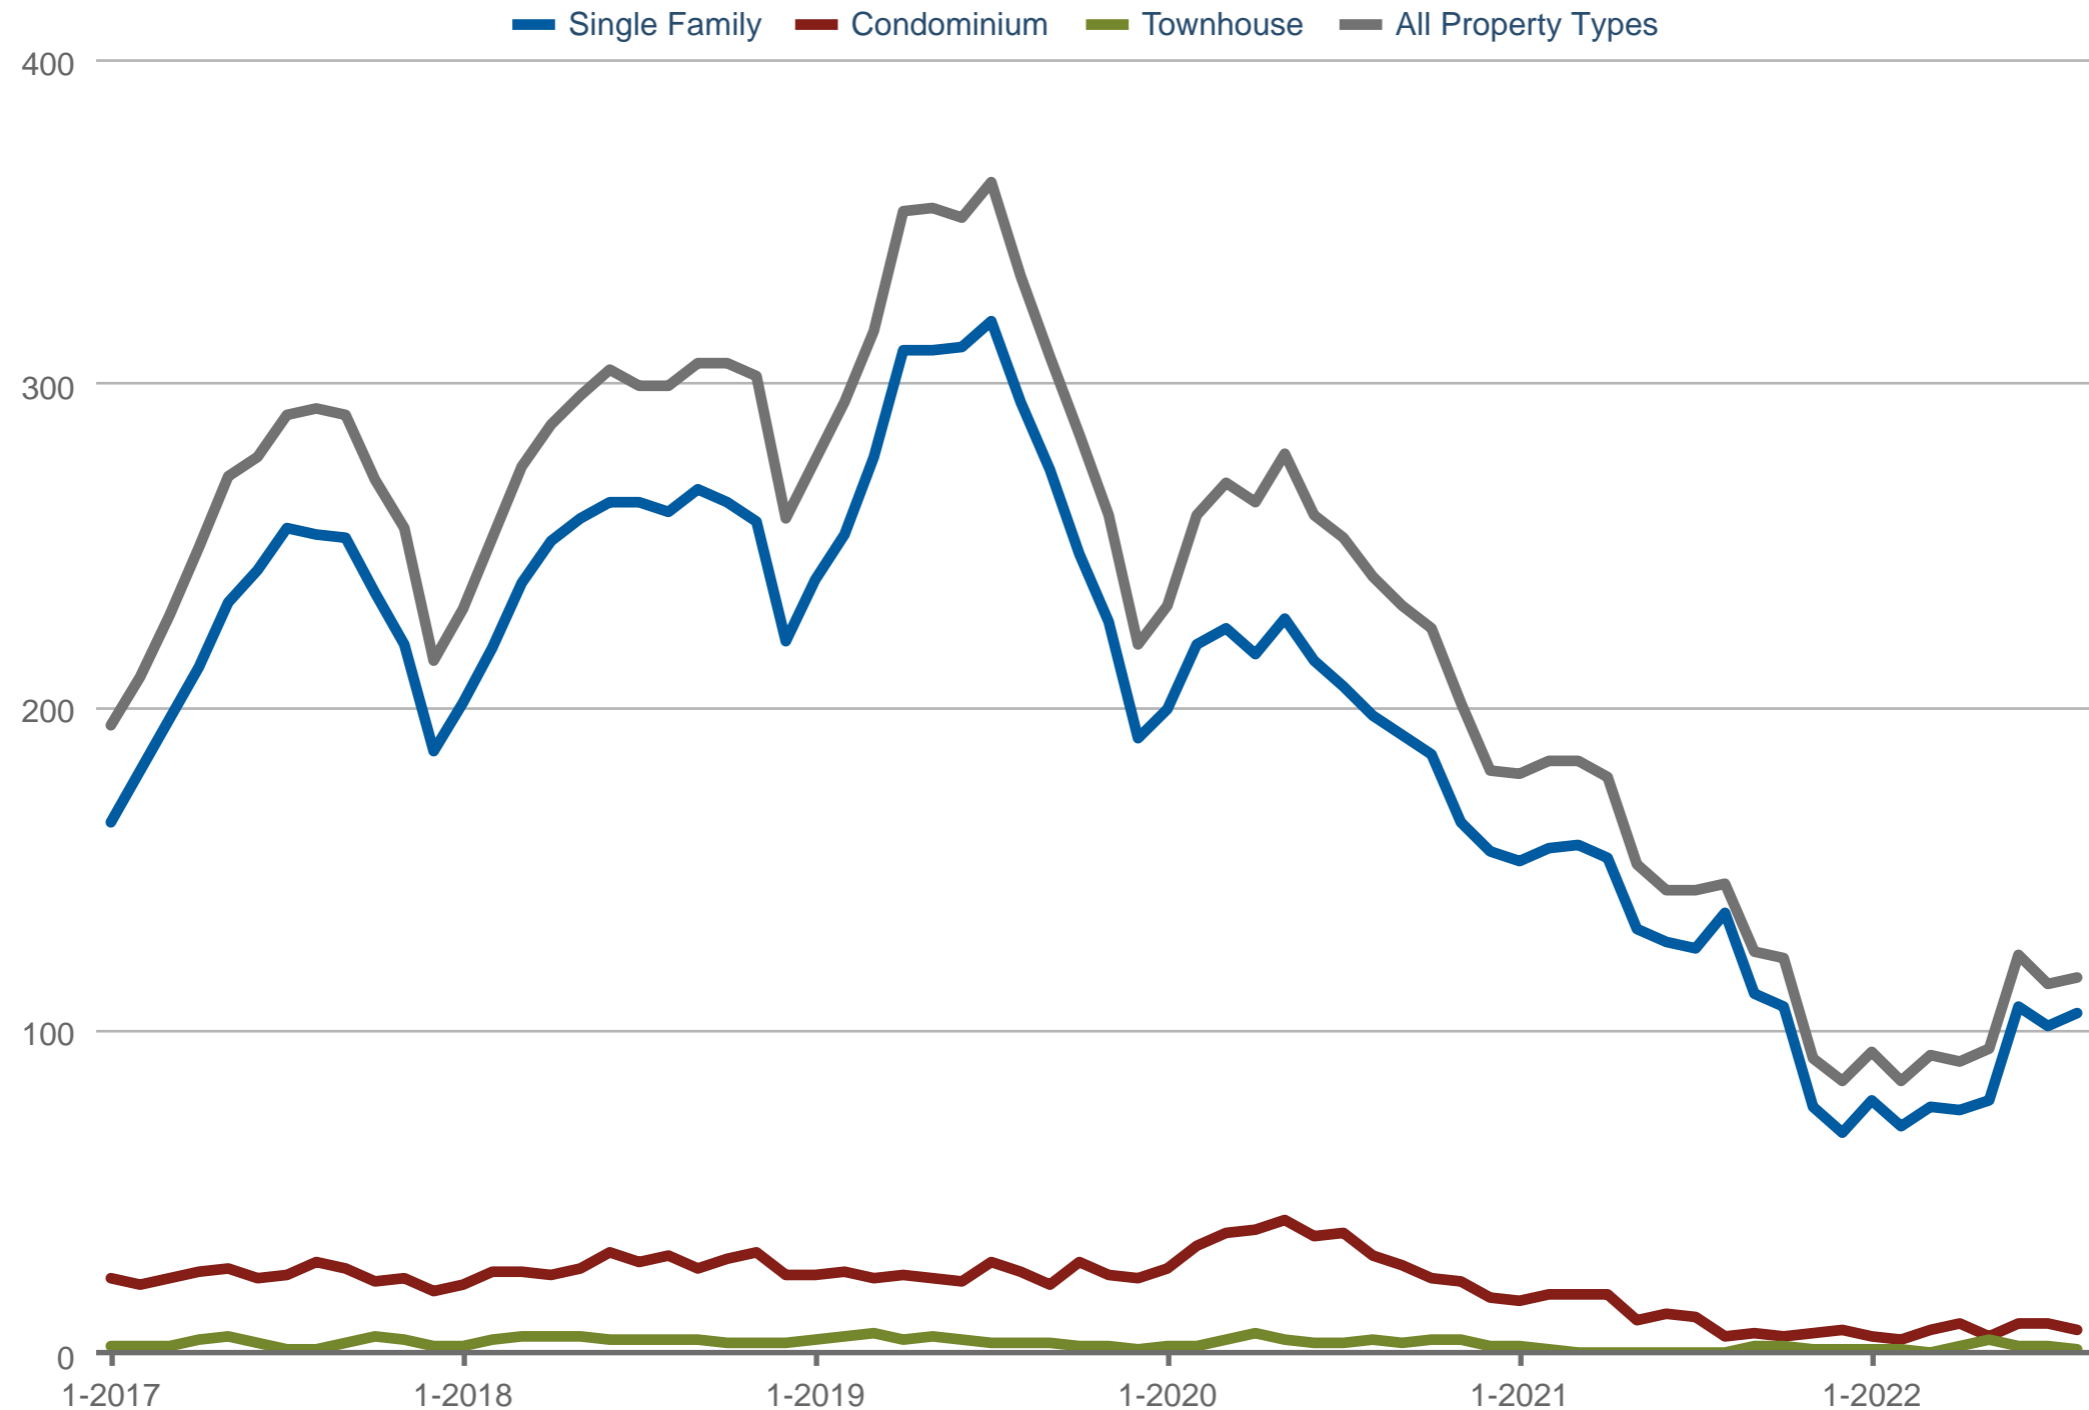

Active Listings - By Property Types

Laguna Beach

Each data point is one month of activity. Data is from September 27, 2022.

All data is from the California Regional Multiple Listing Service, INC. InfoSparks © 2022 ShowingTime.