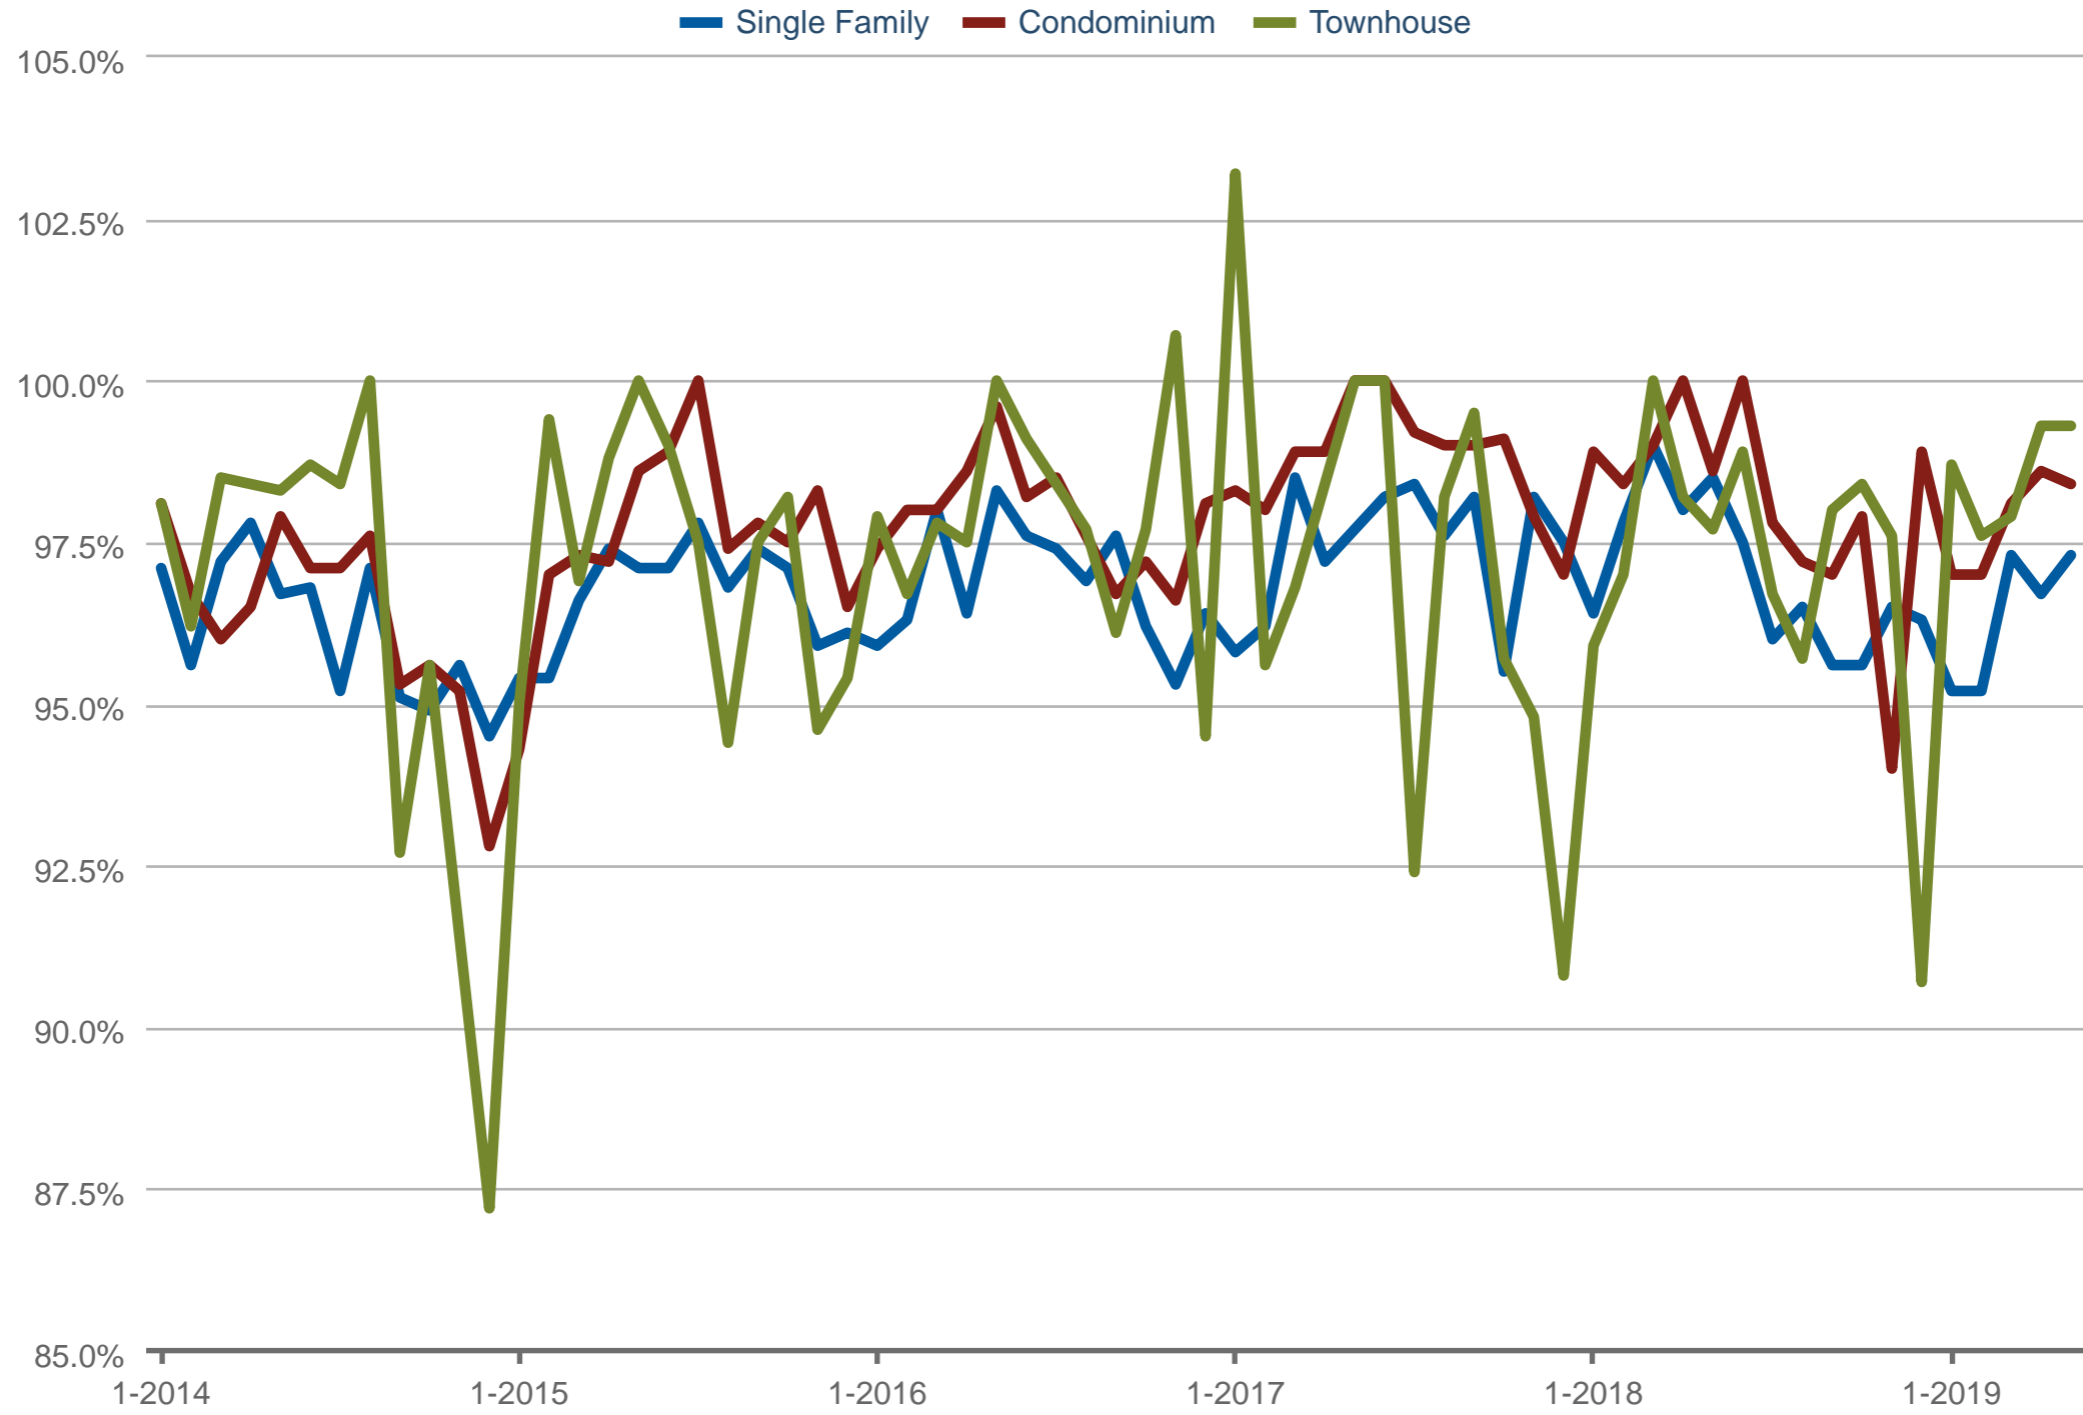

Median Percent of Original Price Received - By Property Types

Laguna Niguel

Each data point is one month of activity. Data is from June 18, 2019.

All data is from the California Regional Multiple Listing Service, INC. InfoSparks © 2019 ShowingTime.