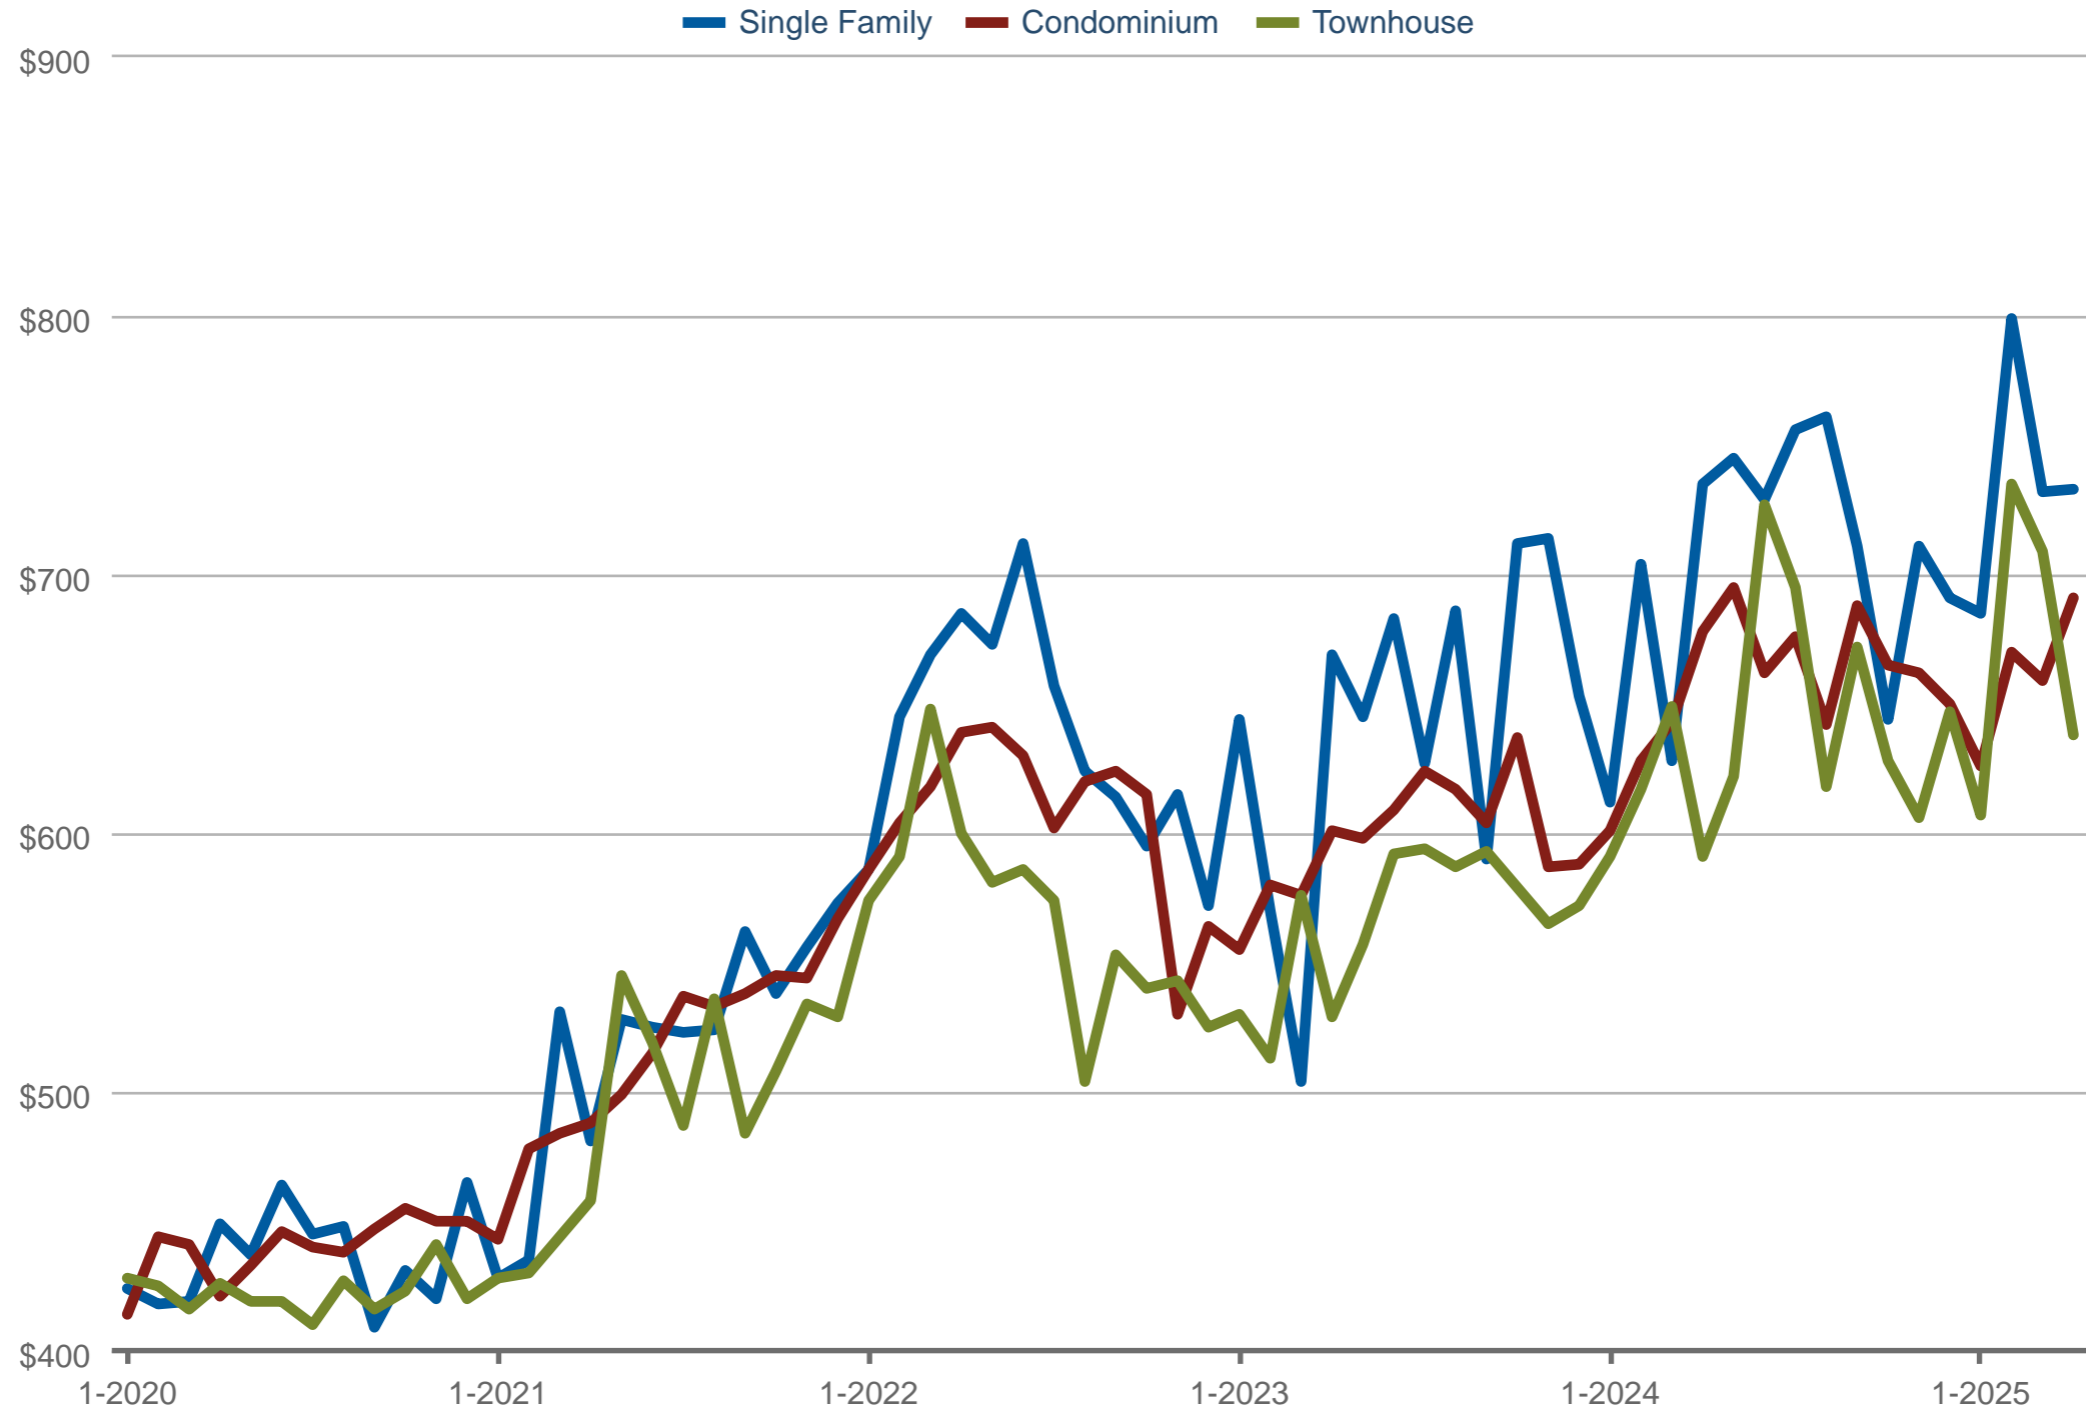

Median Price Per Square Foot - By Property Sub-Types

Aliso Viejo: Residential

Each data point is one month of activity. Data is from May 17, 2025.