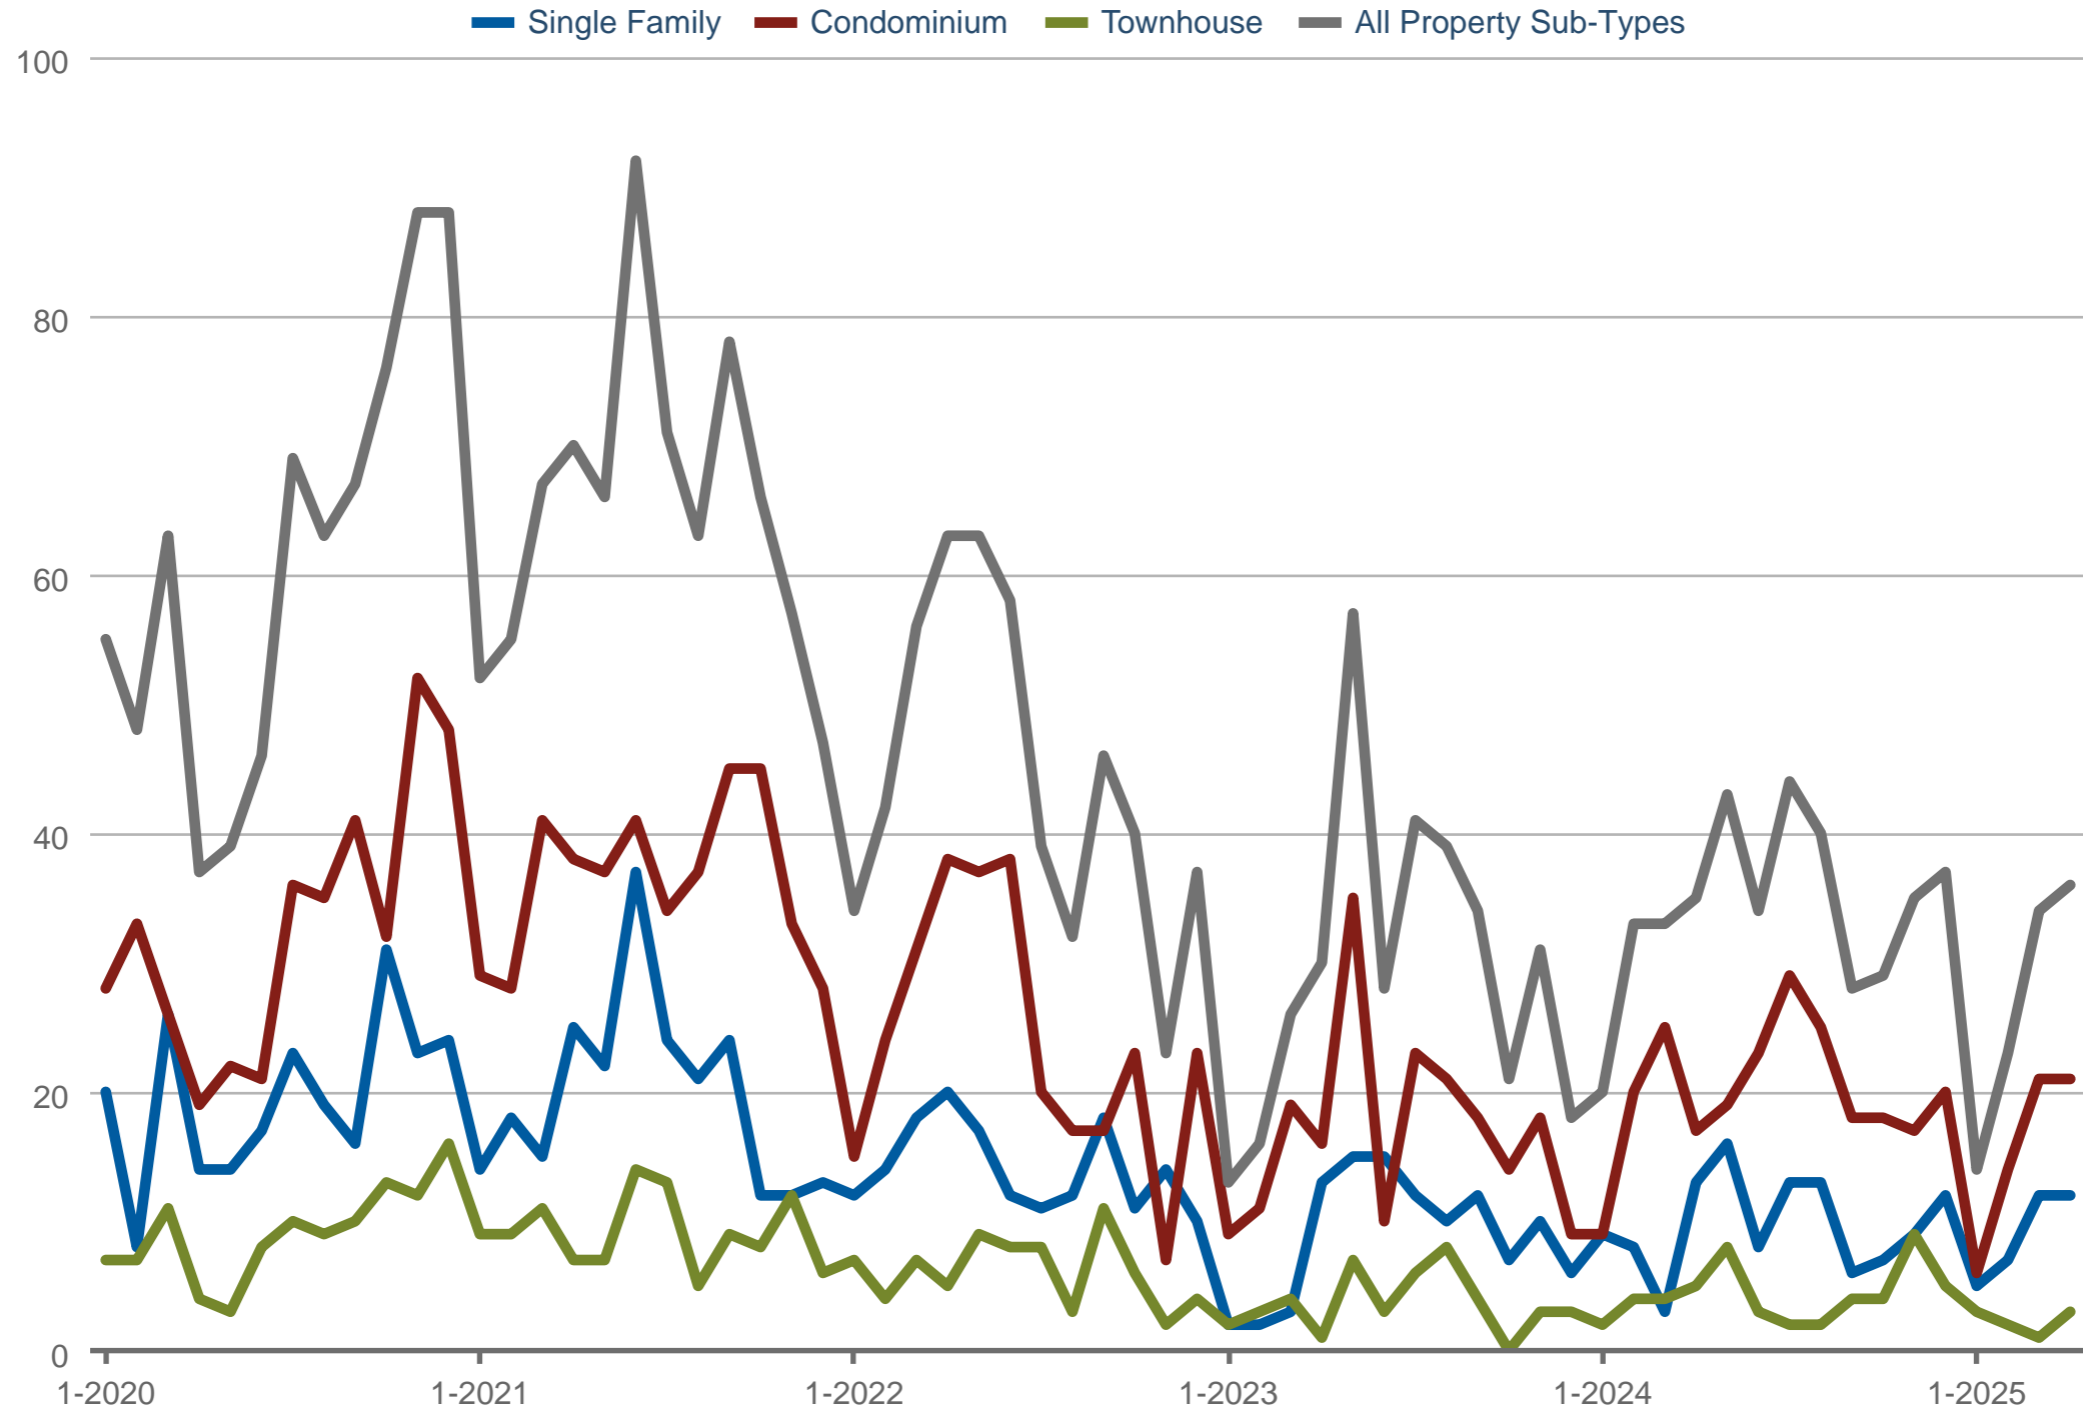

Closed Sales - By Property Sub-Types

Aliso Viejo: Residential

Each data point is one month of activity. Data is from May 17, 2025.

All data is from the California Regional Multiple Listing Service, INC. InfoSparks © 2025 ShowingTime Plus, LLC.