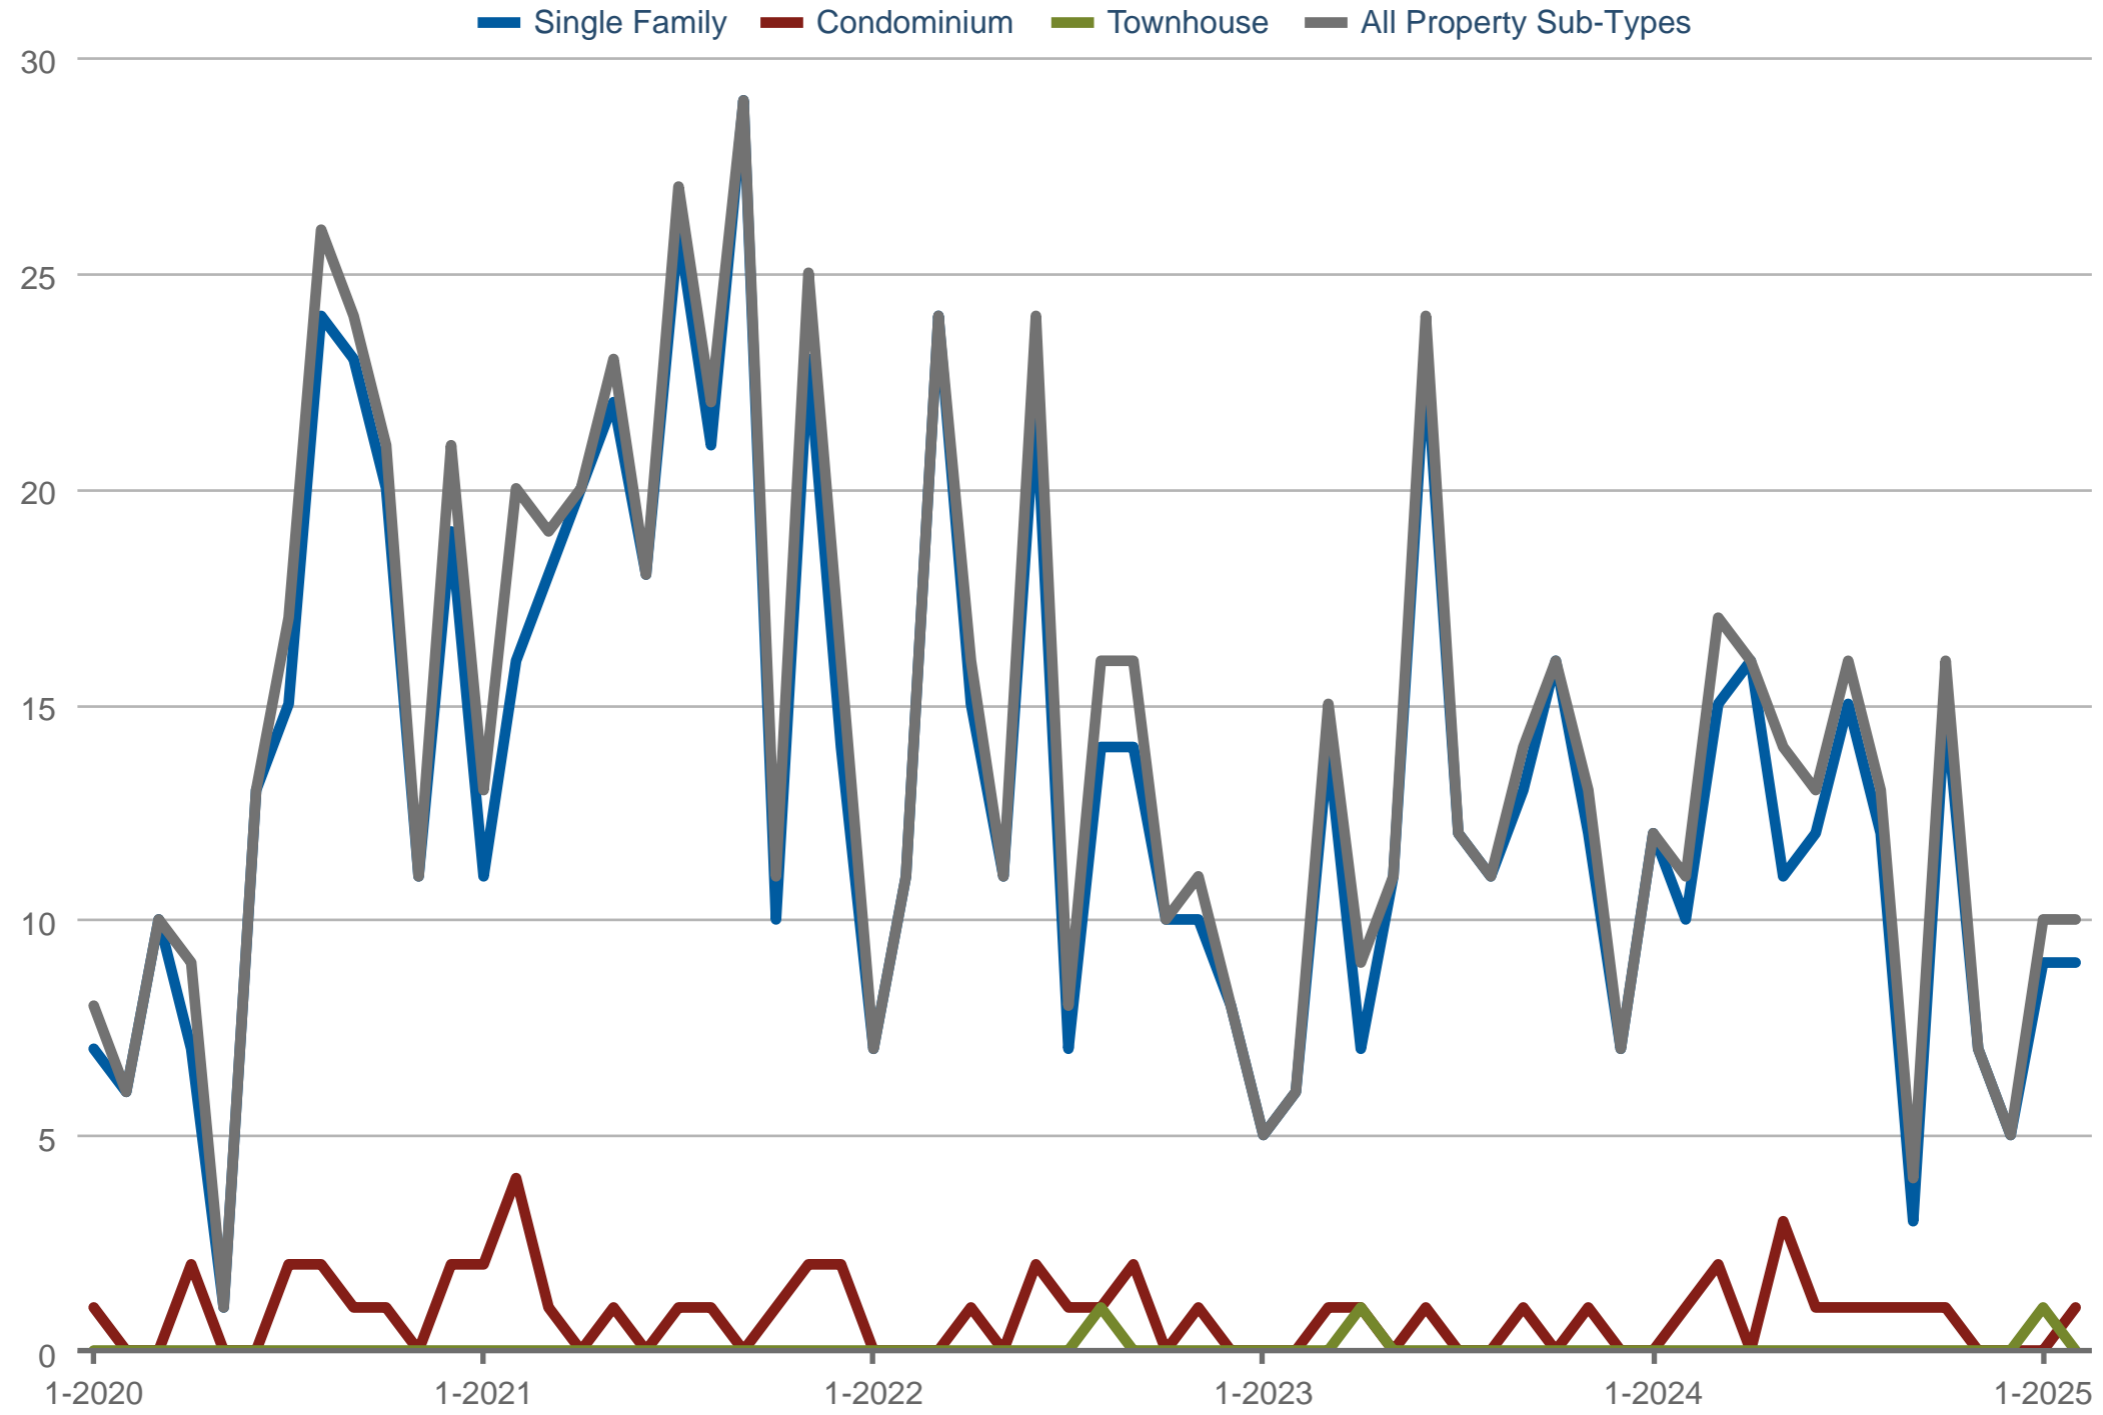

Closed Sales - By Property Sub-Types

Palos Verdes Estates: Residential

Each data point is one month of activity. Data is from March 27, 2025.

All data is from the California Regional Multiple Listing Service, INC. InfoSparks © 2025 ShowingTime Plus, LLC.