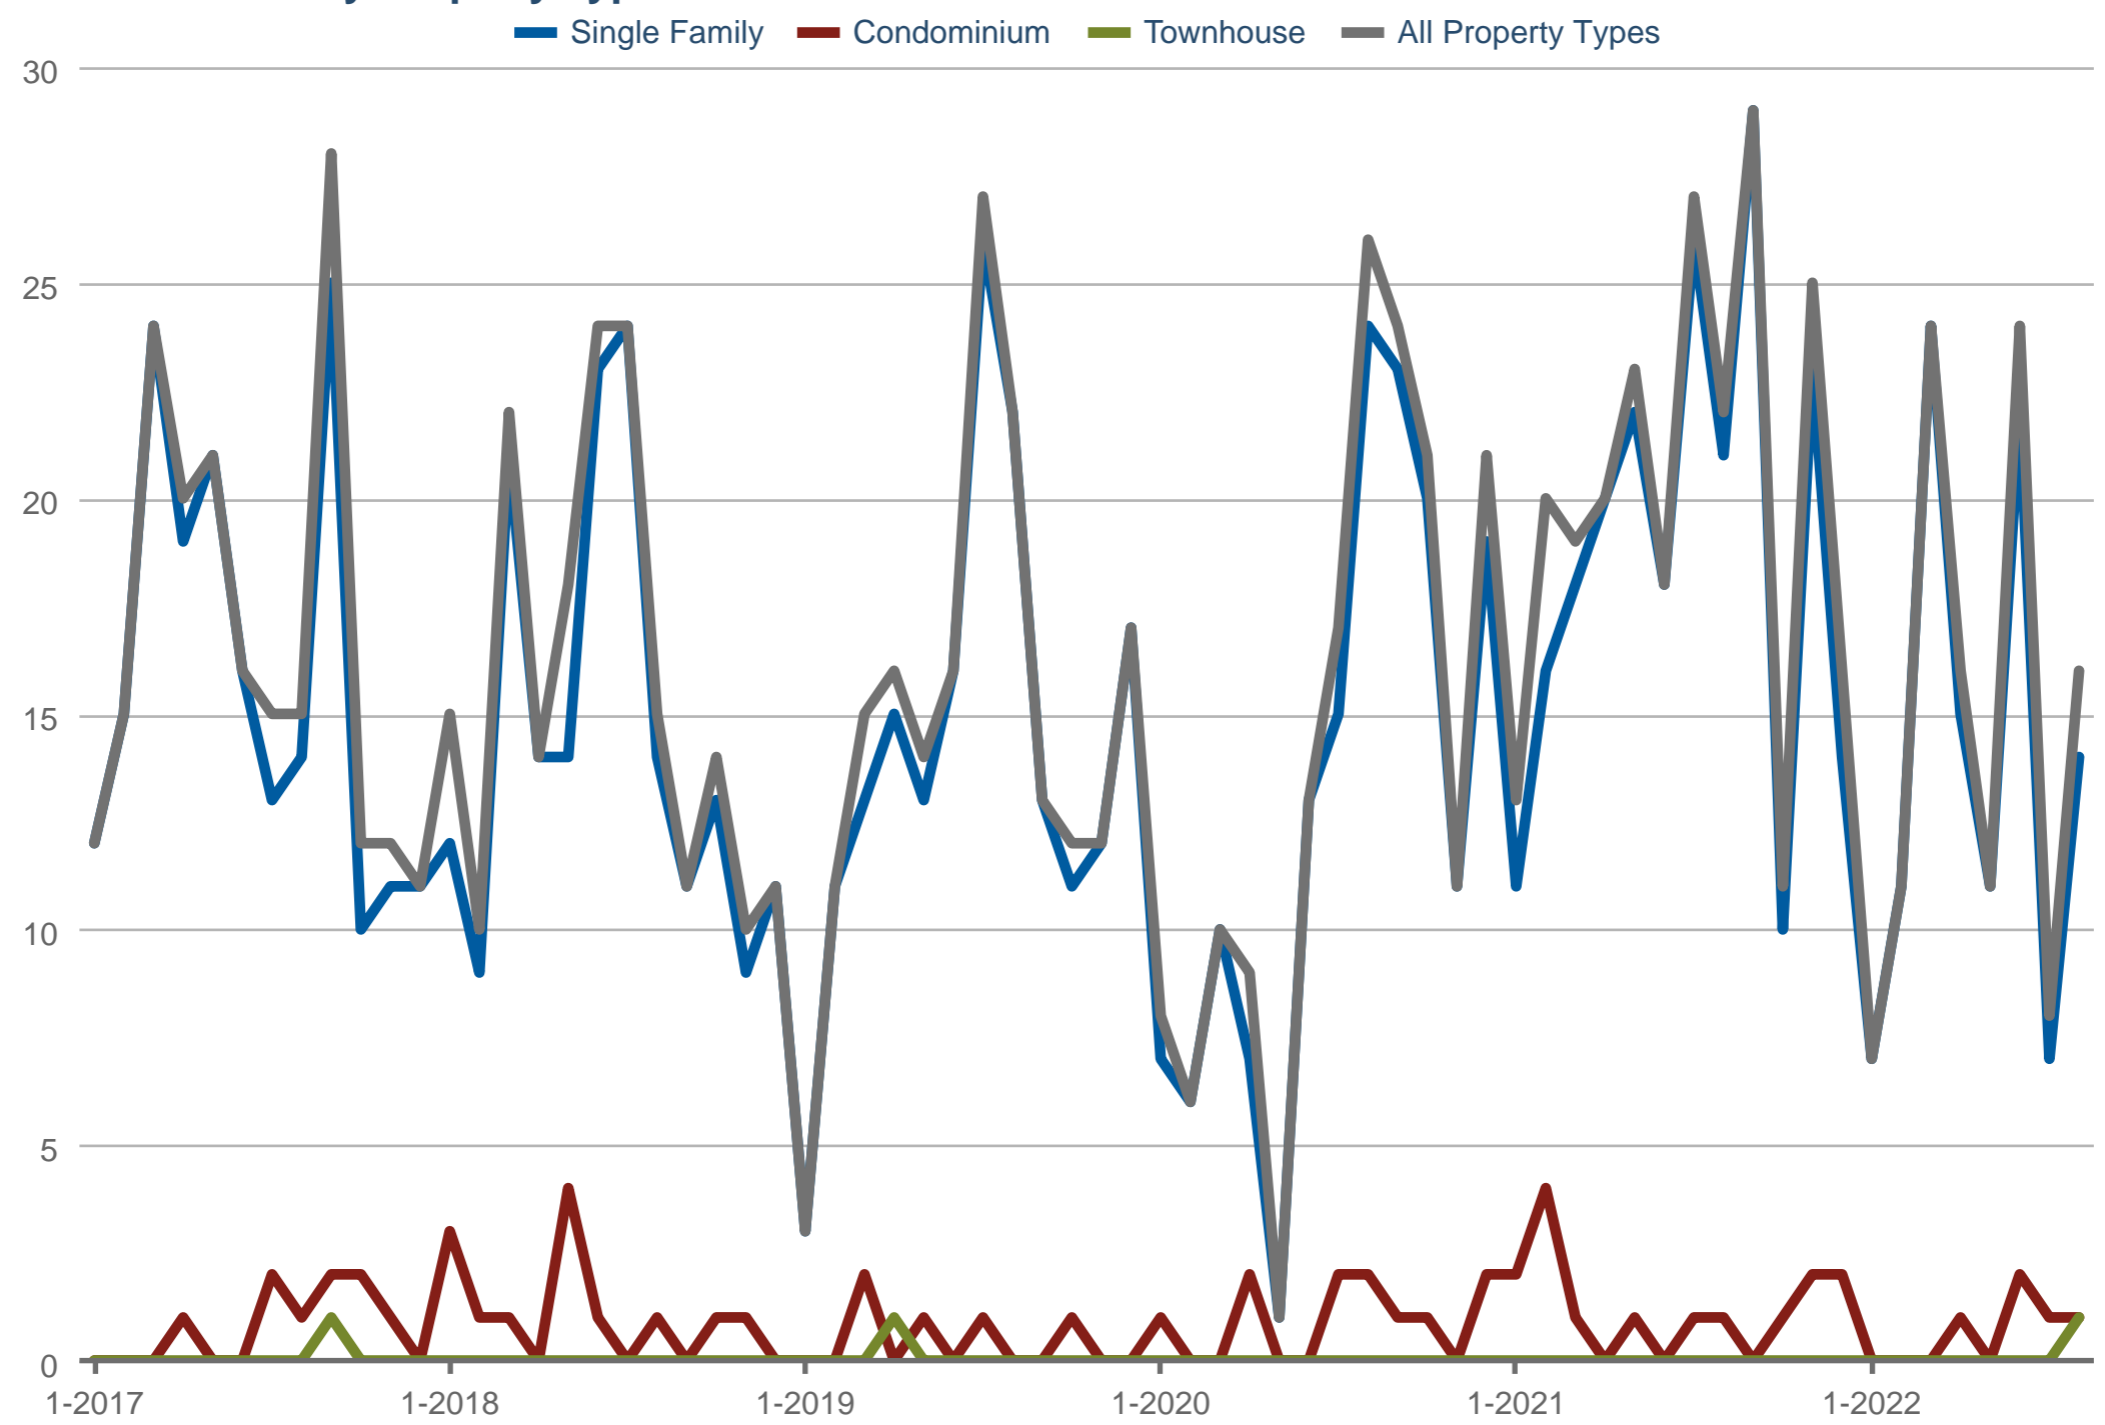

Closed Sales - By Property Types

Palos Verdes Estates

Each data point is one month of activity. Data is from September 27, 2022.

All data is from the California Regional Multiple Listing Service, INC. InfoSparks © 2022 ShowingTime.