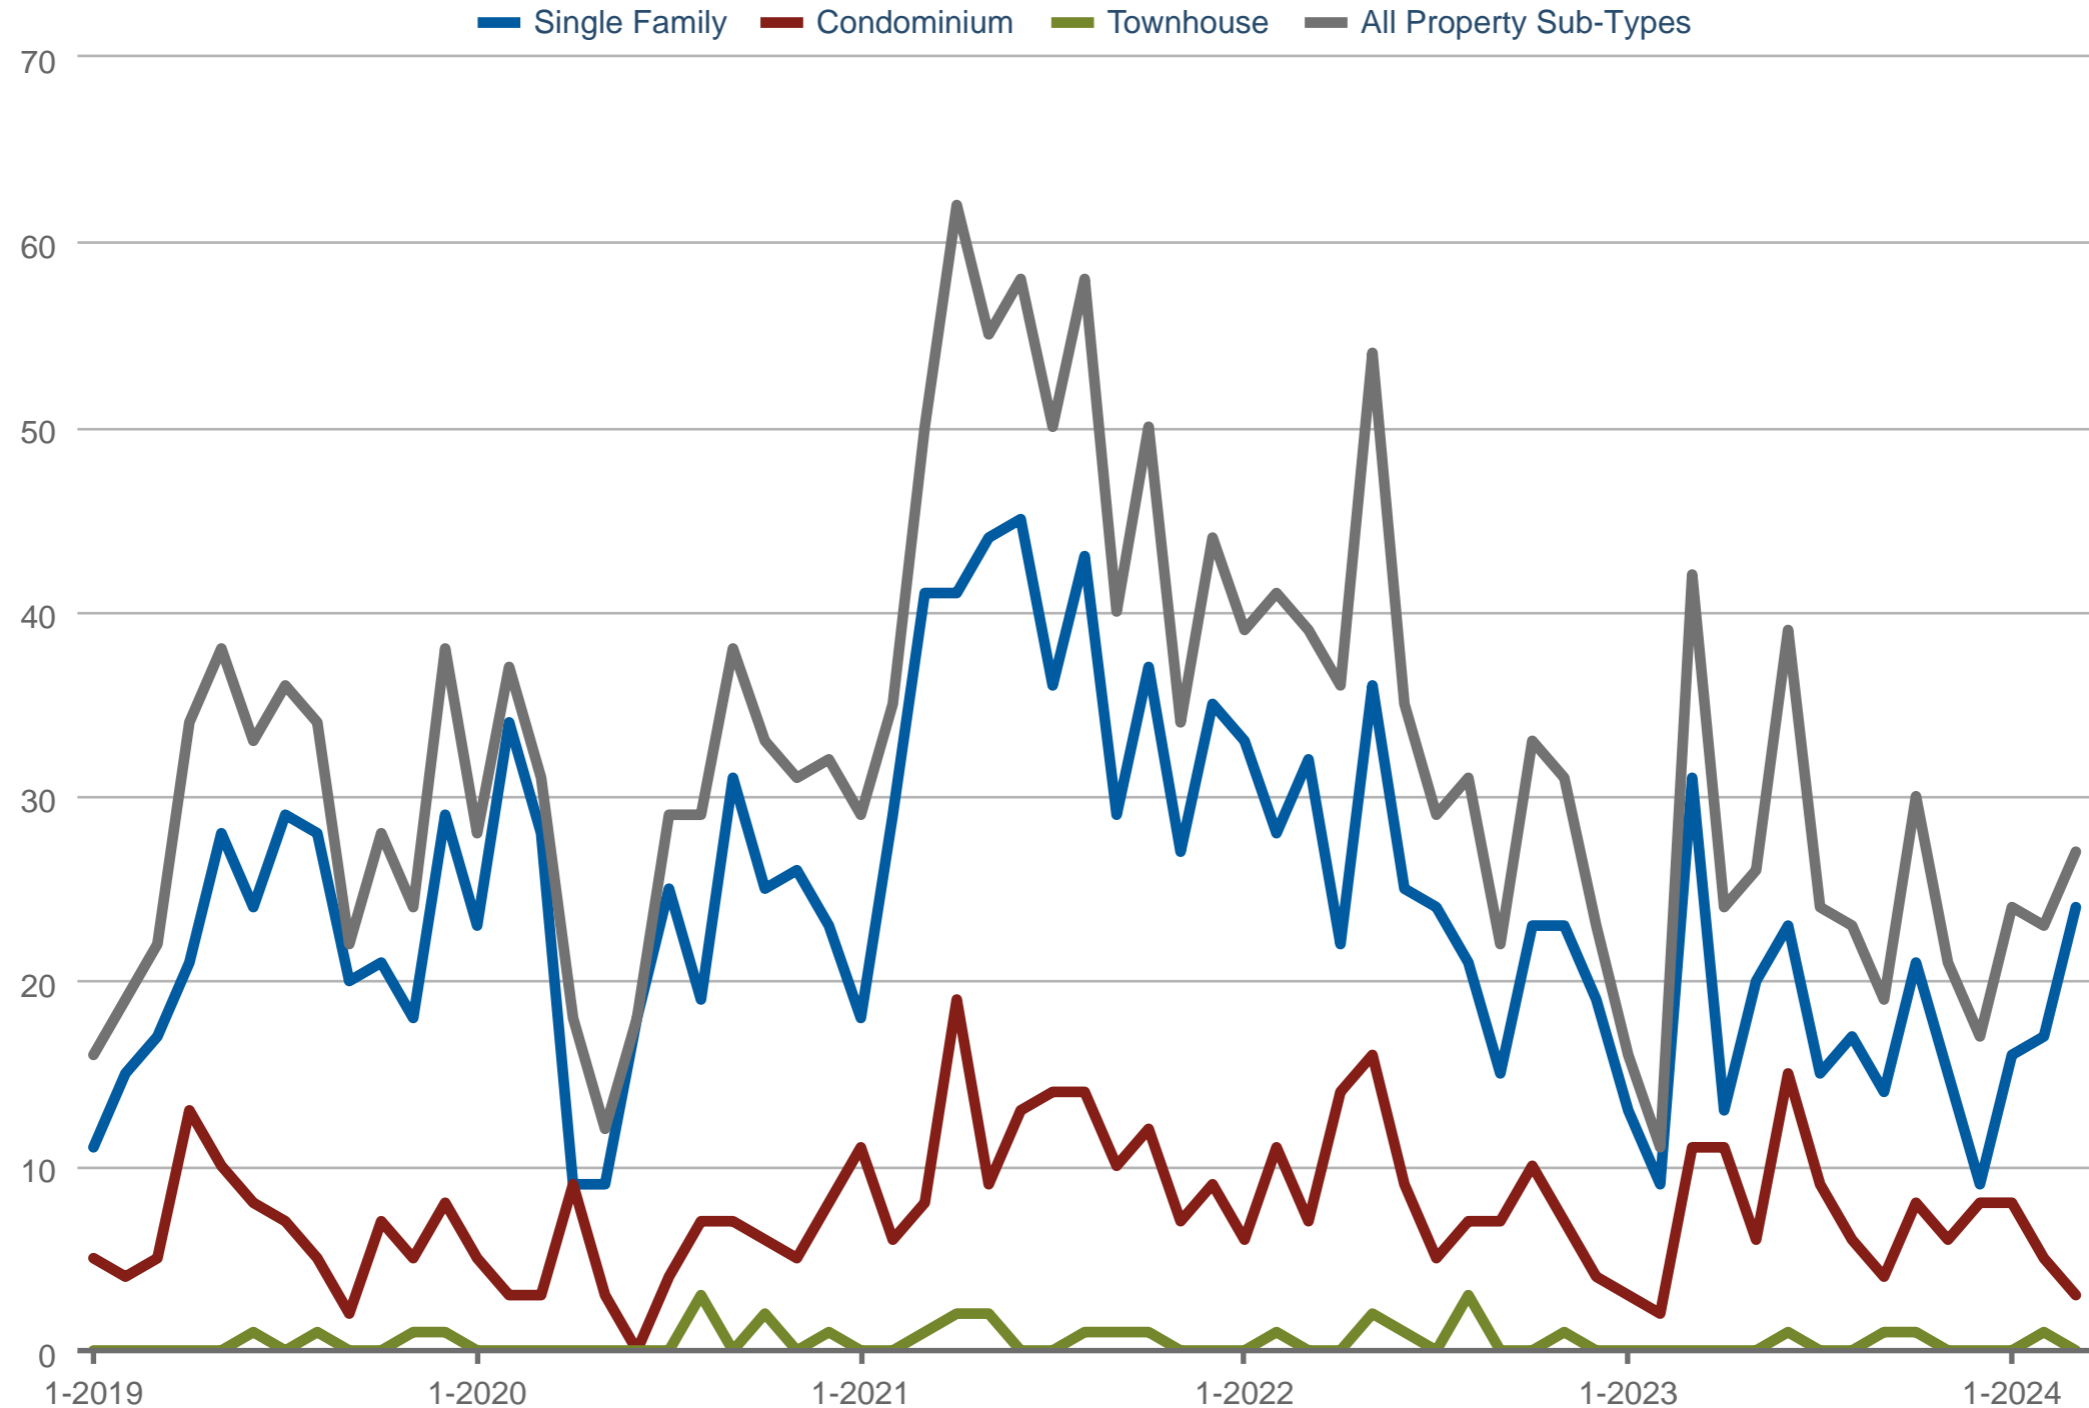

### Closed Sales - By Property Sub-Types

Beverly Hills: Residential

Each data point is one month of activity. Data is from April 21, 2024.

All data is from the California Regional Multiple Listing Service, INC. InfoSparks © 2024 ShowingTime.