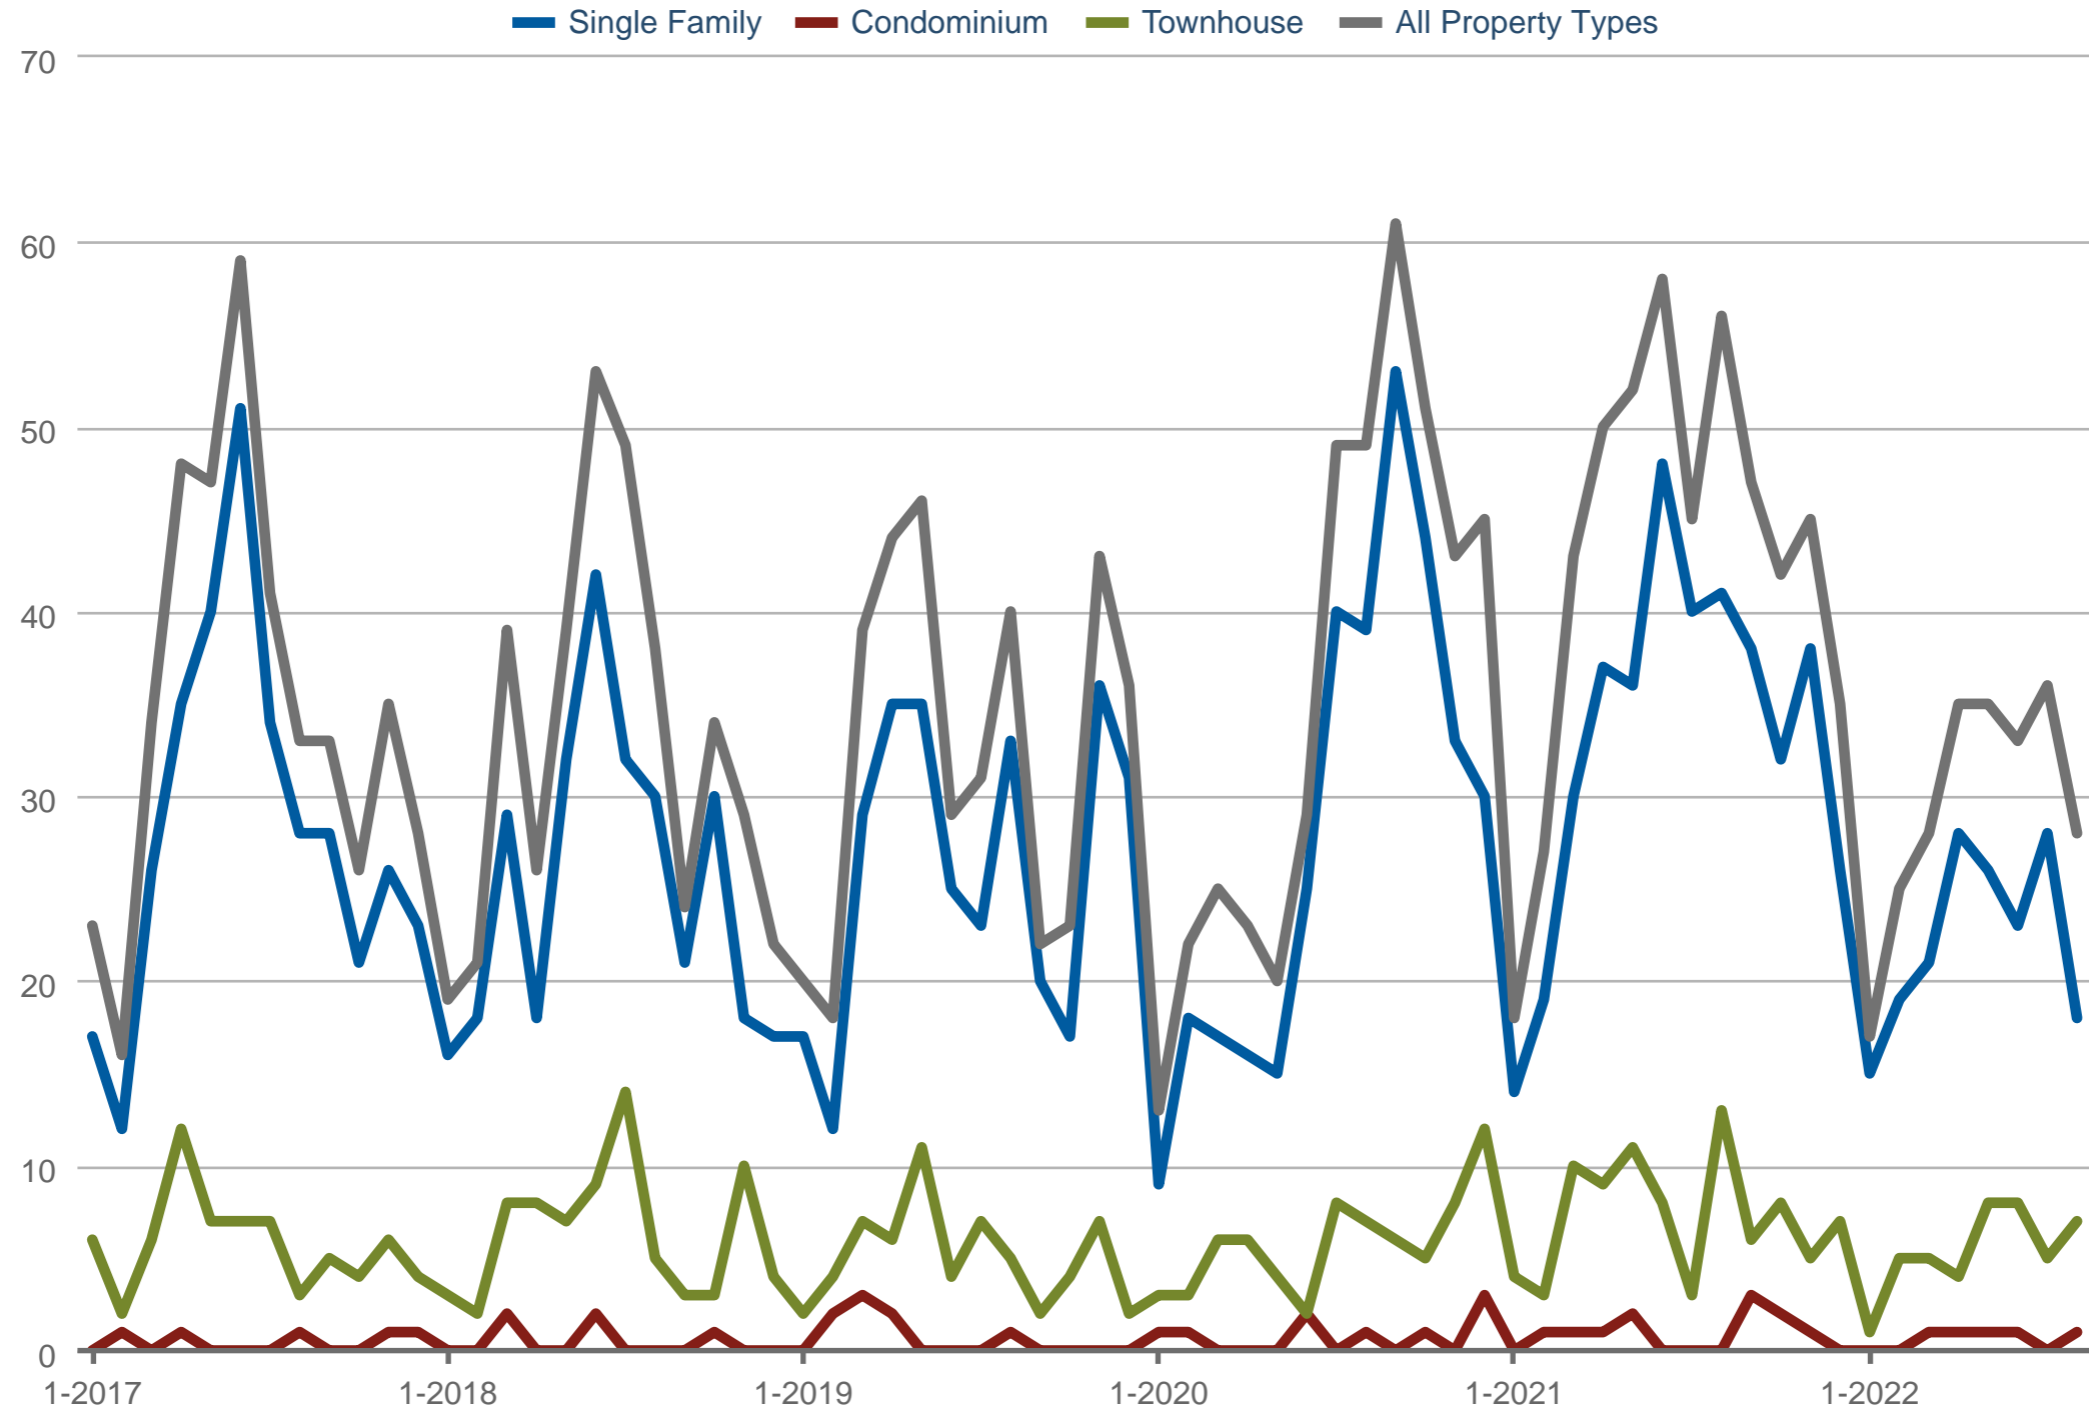

Closed Sales - By Property Types

Manhattan Beach

Each data point is one month of activity. Data is from September 27, 2022.

All data is from the California Regional Multiple Listing Service, INC. InfoSparks © 2022 ShowingTime.