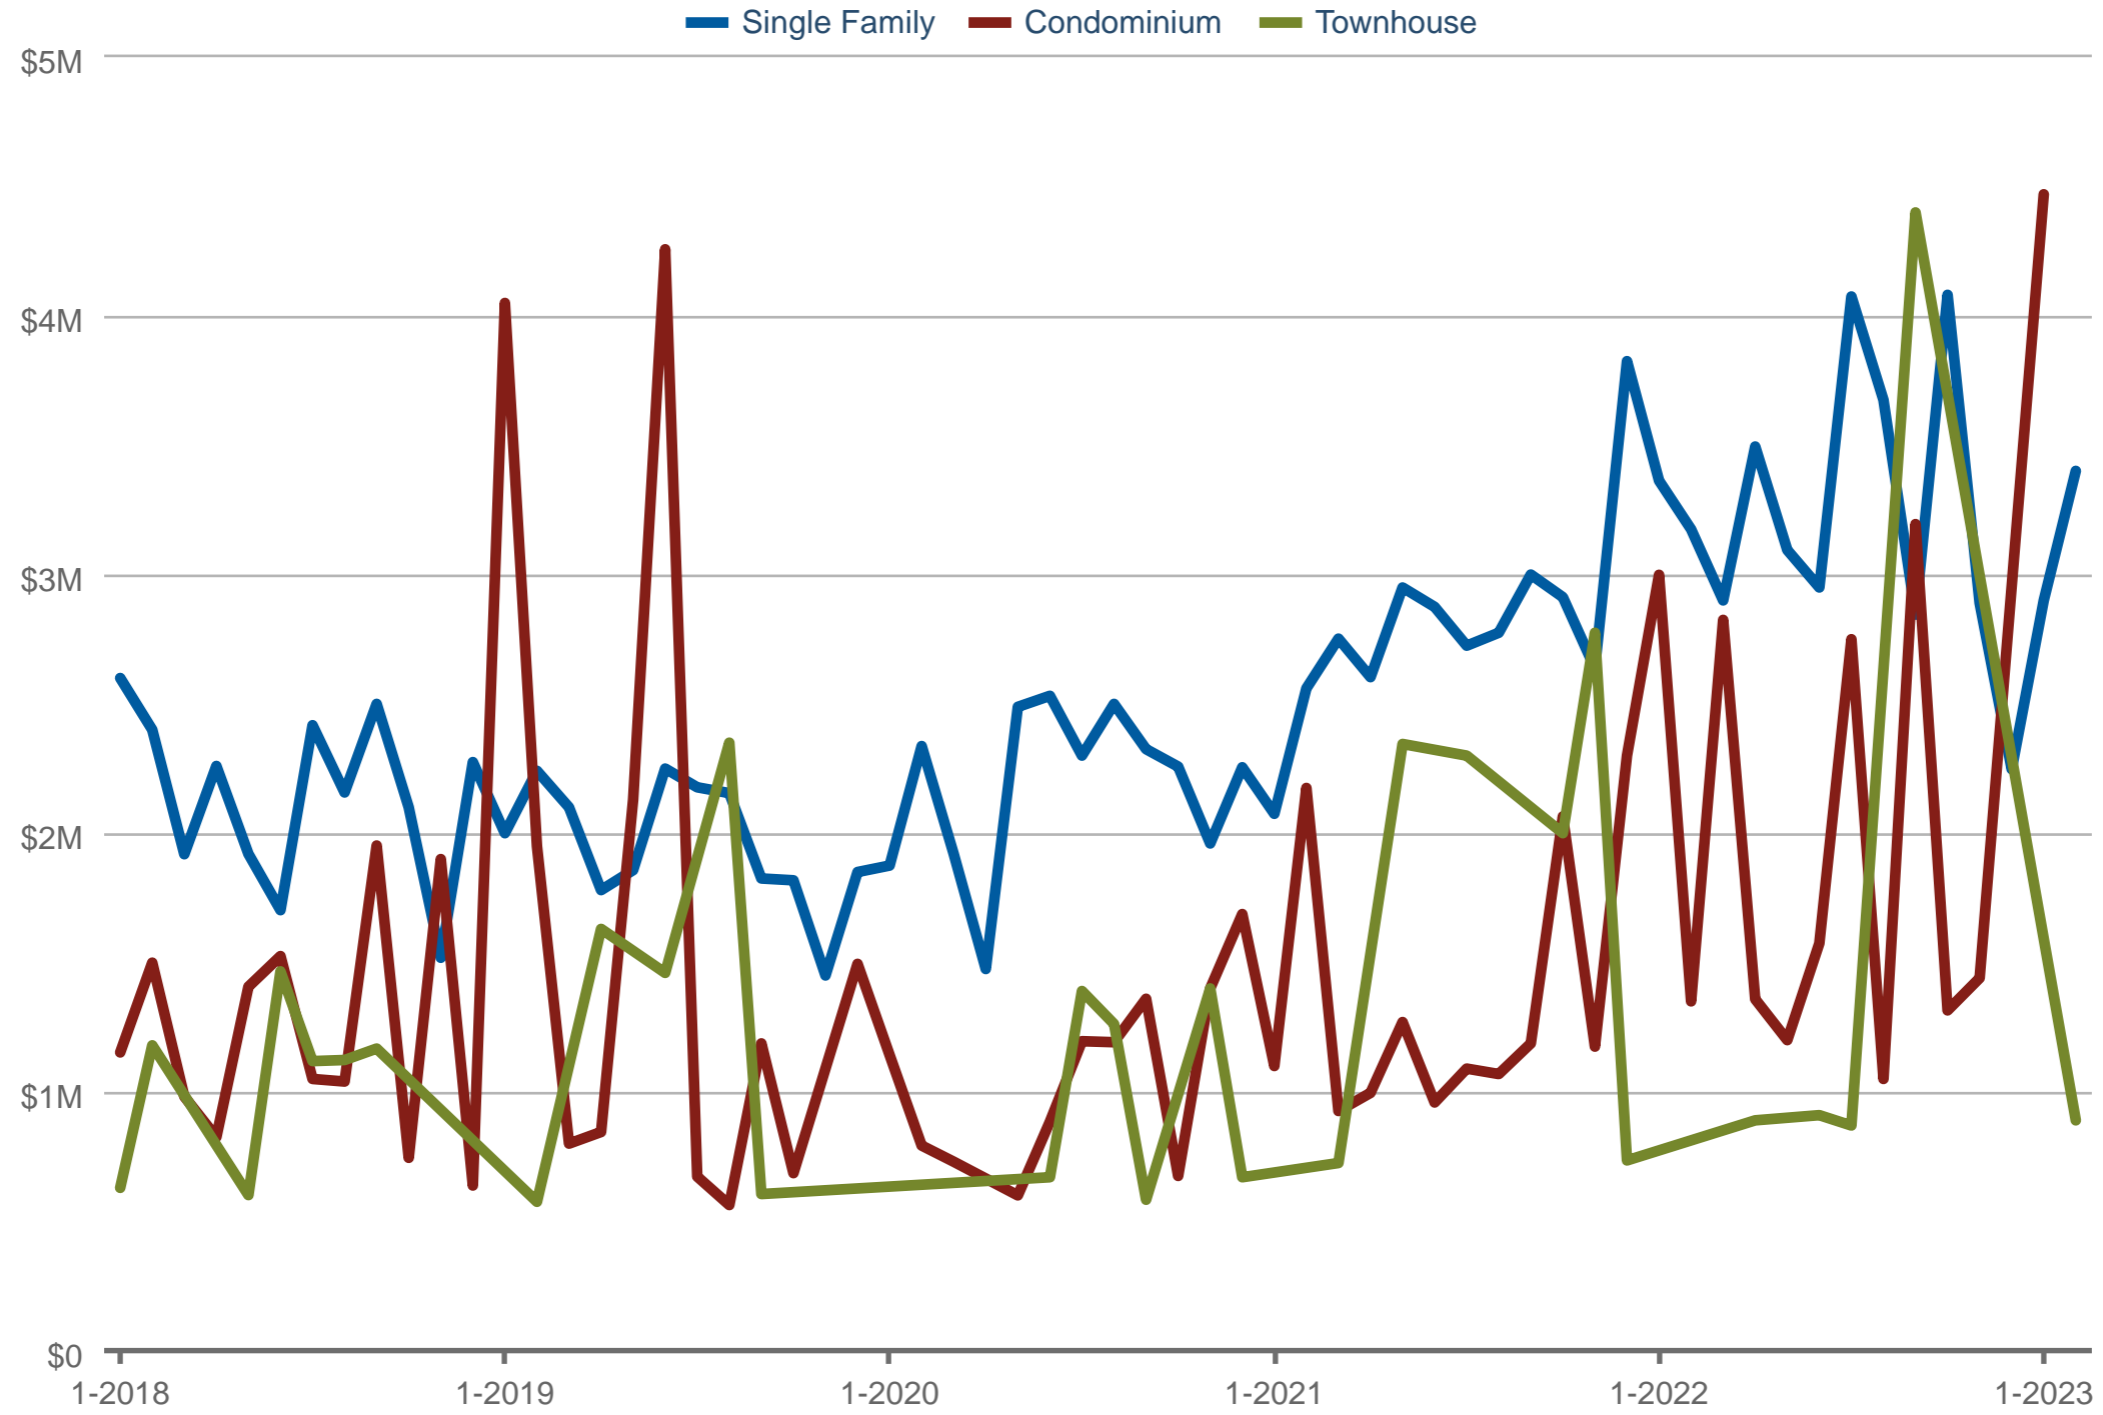

Median Sales Price - By Property Sub-Types

Laguna Beach: Residential

Each data point is one month of activity. Data is from March 22, 2023.

All data is from the California Regional Multiple Listing Service, INC. InfoSparks © 2023 ShowingTime.