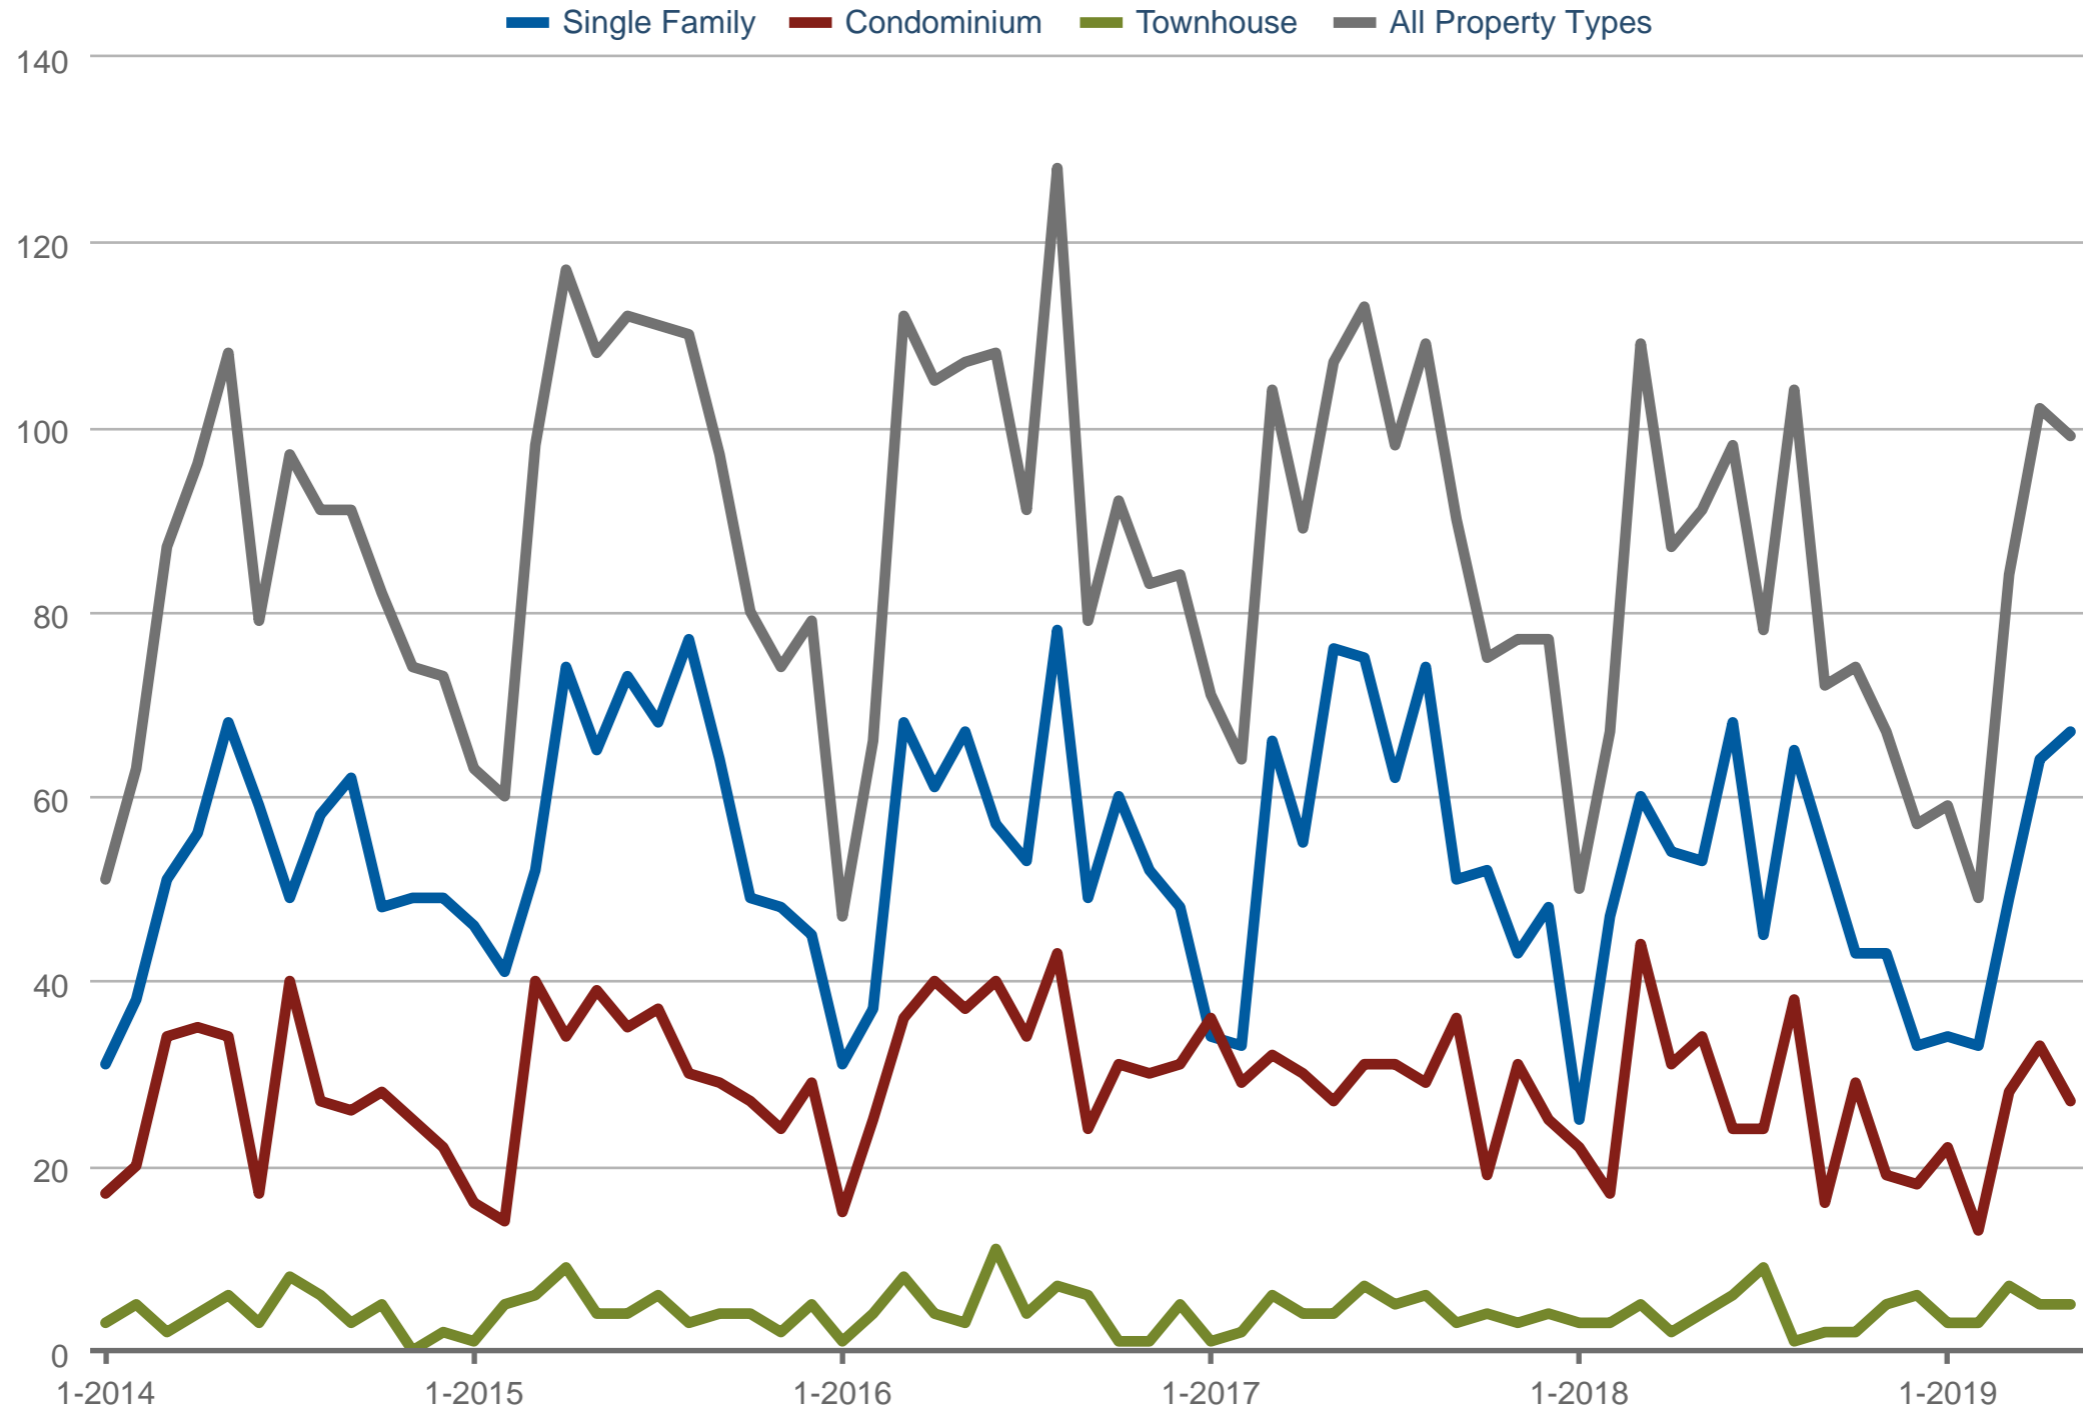

Closed Sales - By Property Types

Laguna Niguel

Each data point is one month of activity. Data is from June 18, 2019.

All data is from the California Regional Multiple Listing Service, INC. InfoSparks © 2019 ShowingTime.