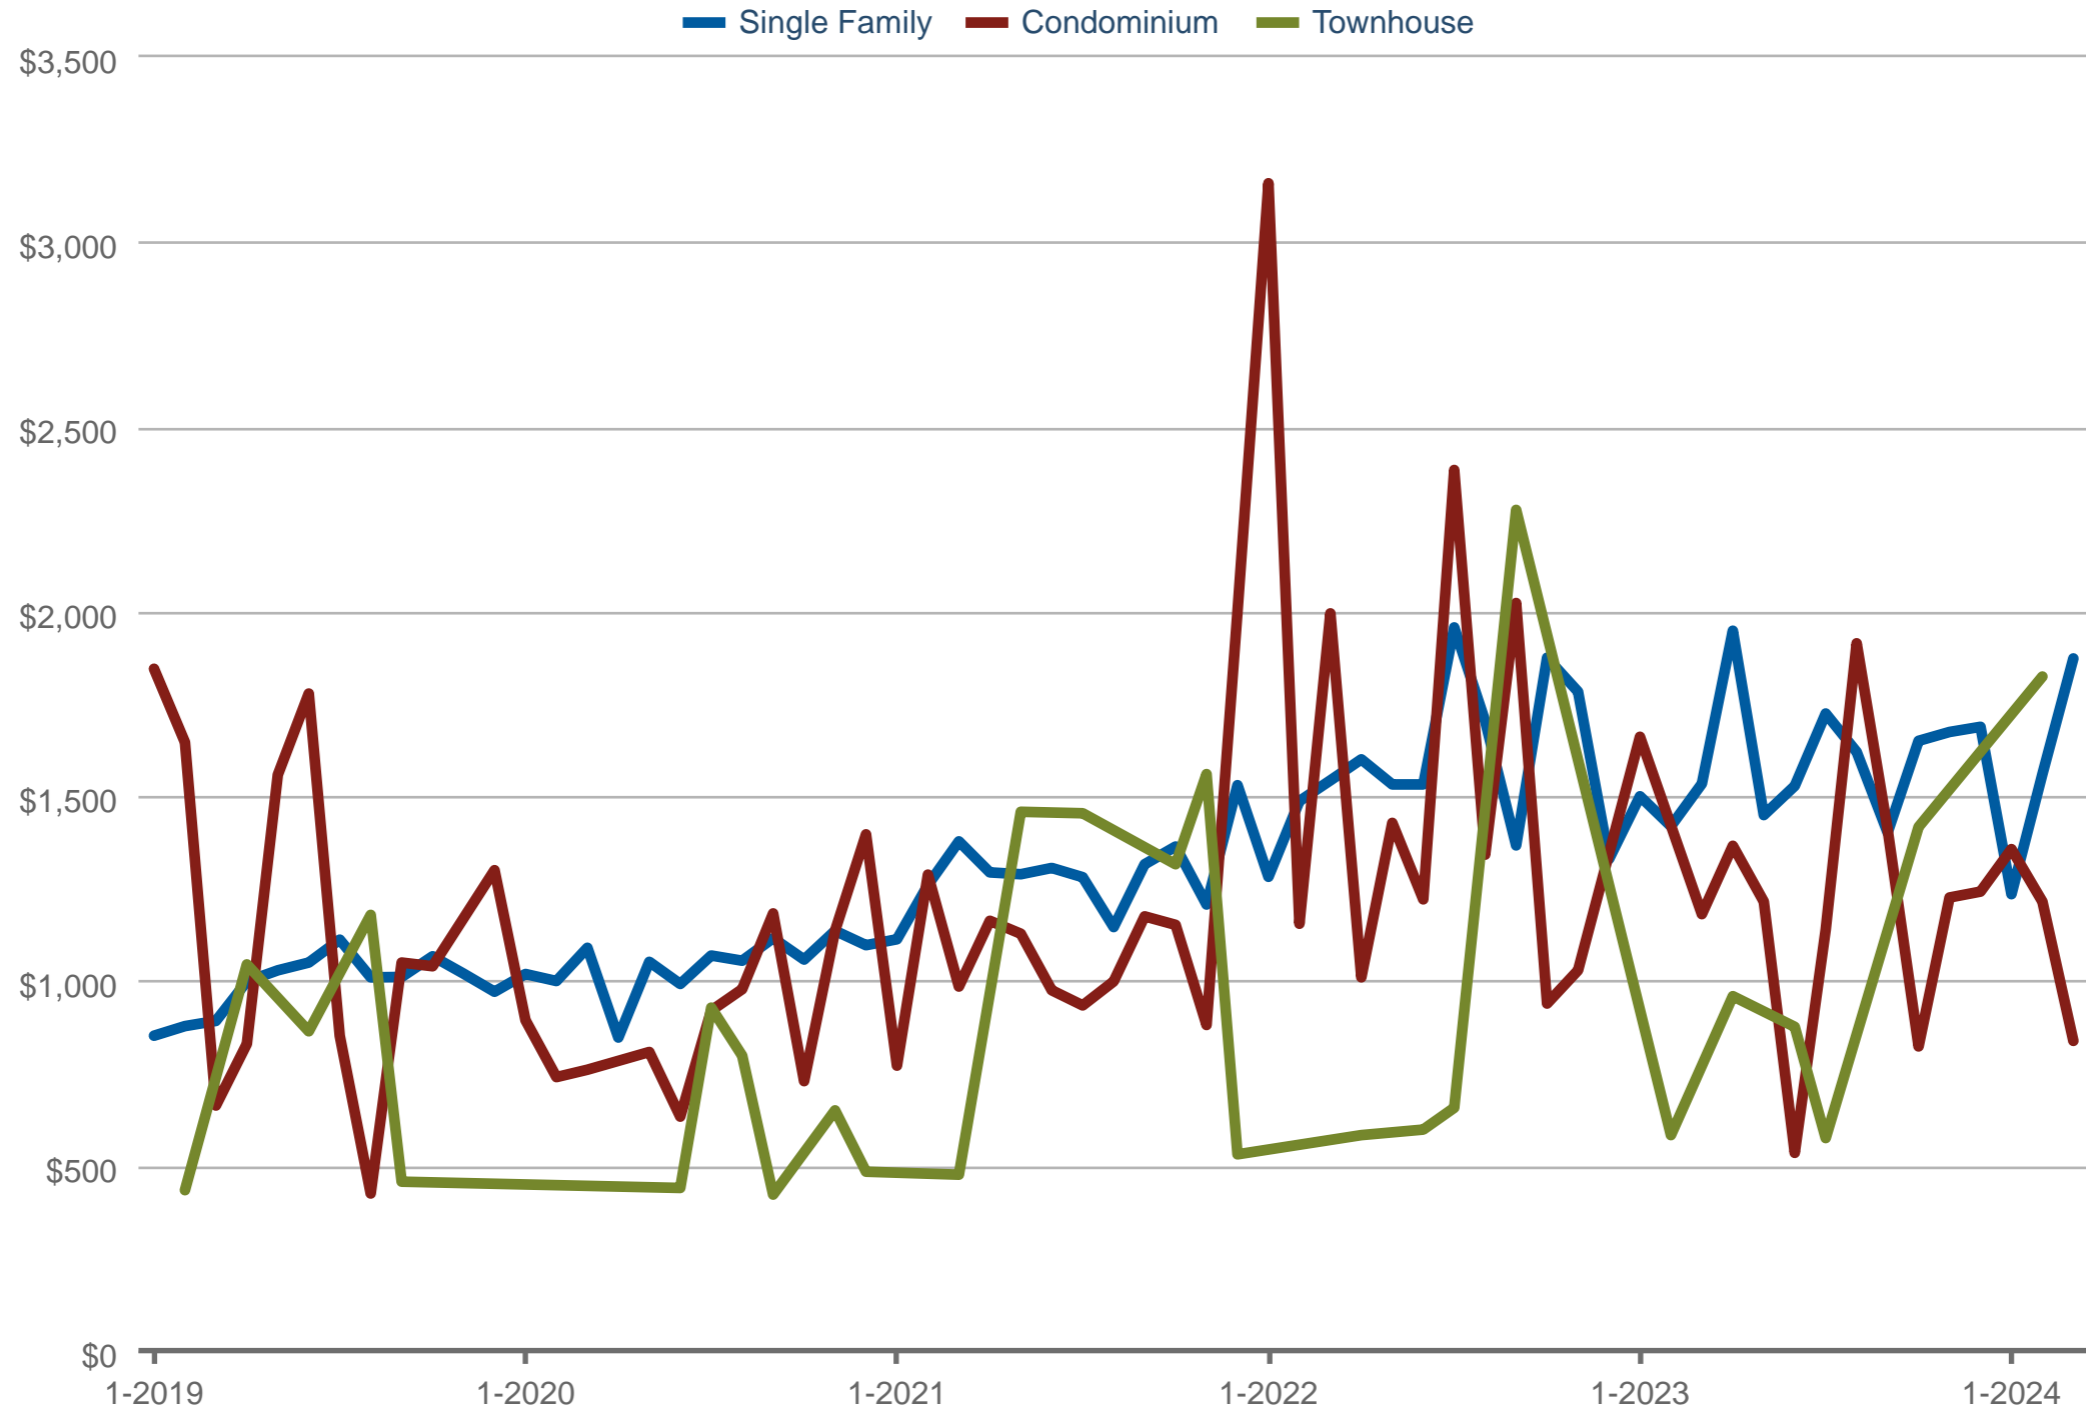

Median Price Per Square Foot - By Property Sub-Types

Laguna Beach: Residential

Each data point is one month of activity. Data is from April 21, 2024.

All data is from the California Regional Multiple Listing Service, INC. InfoSparks © 2024 ShowingTime.