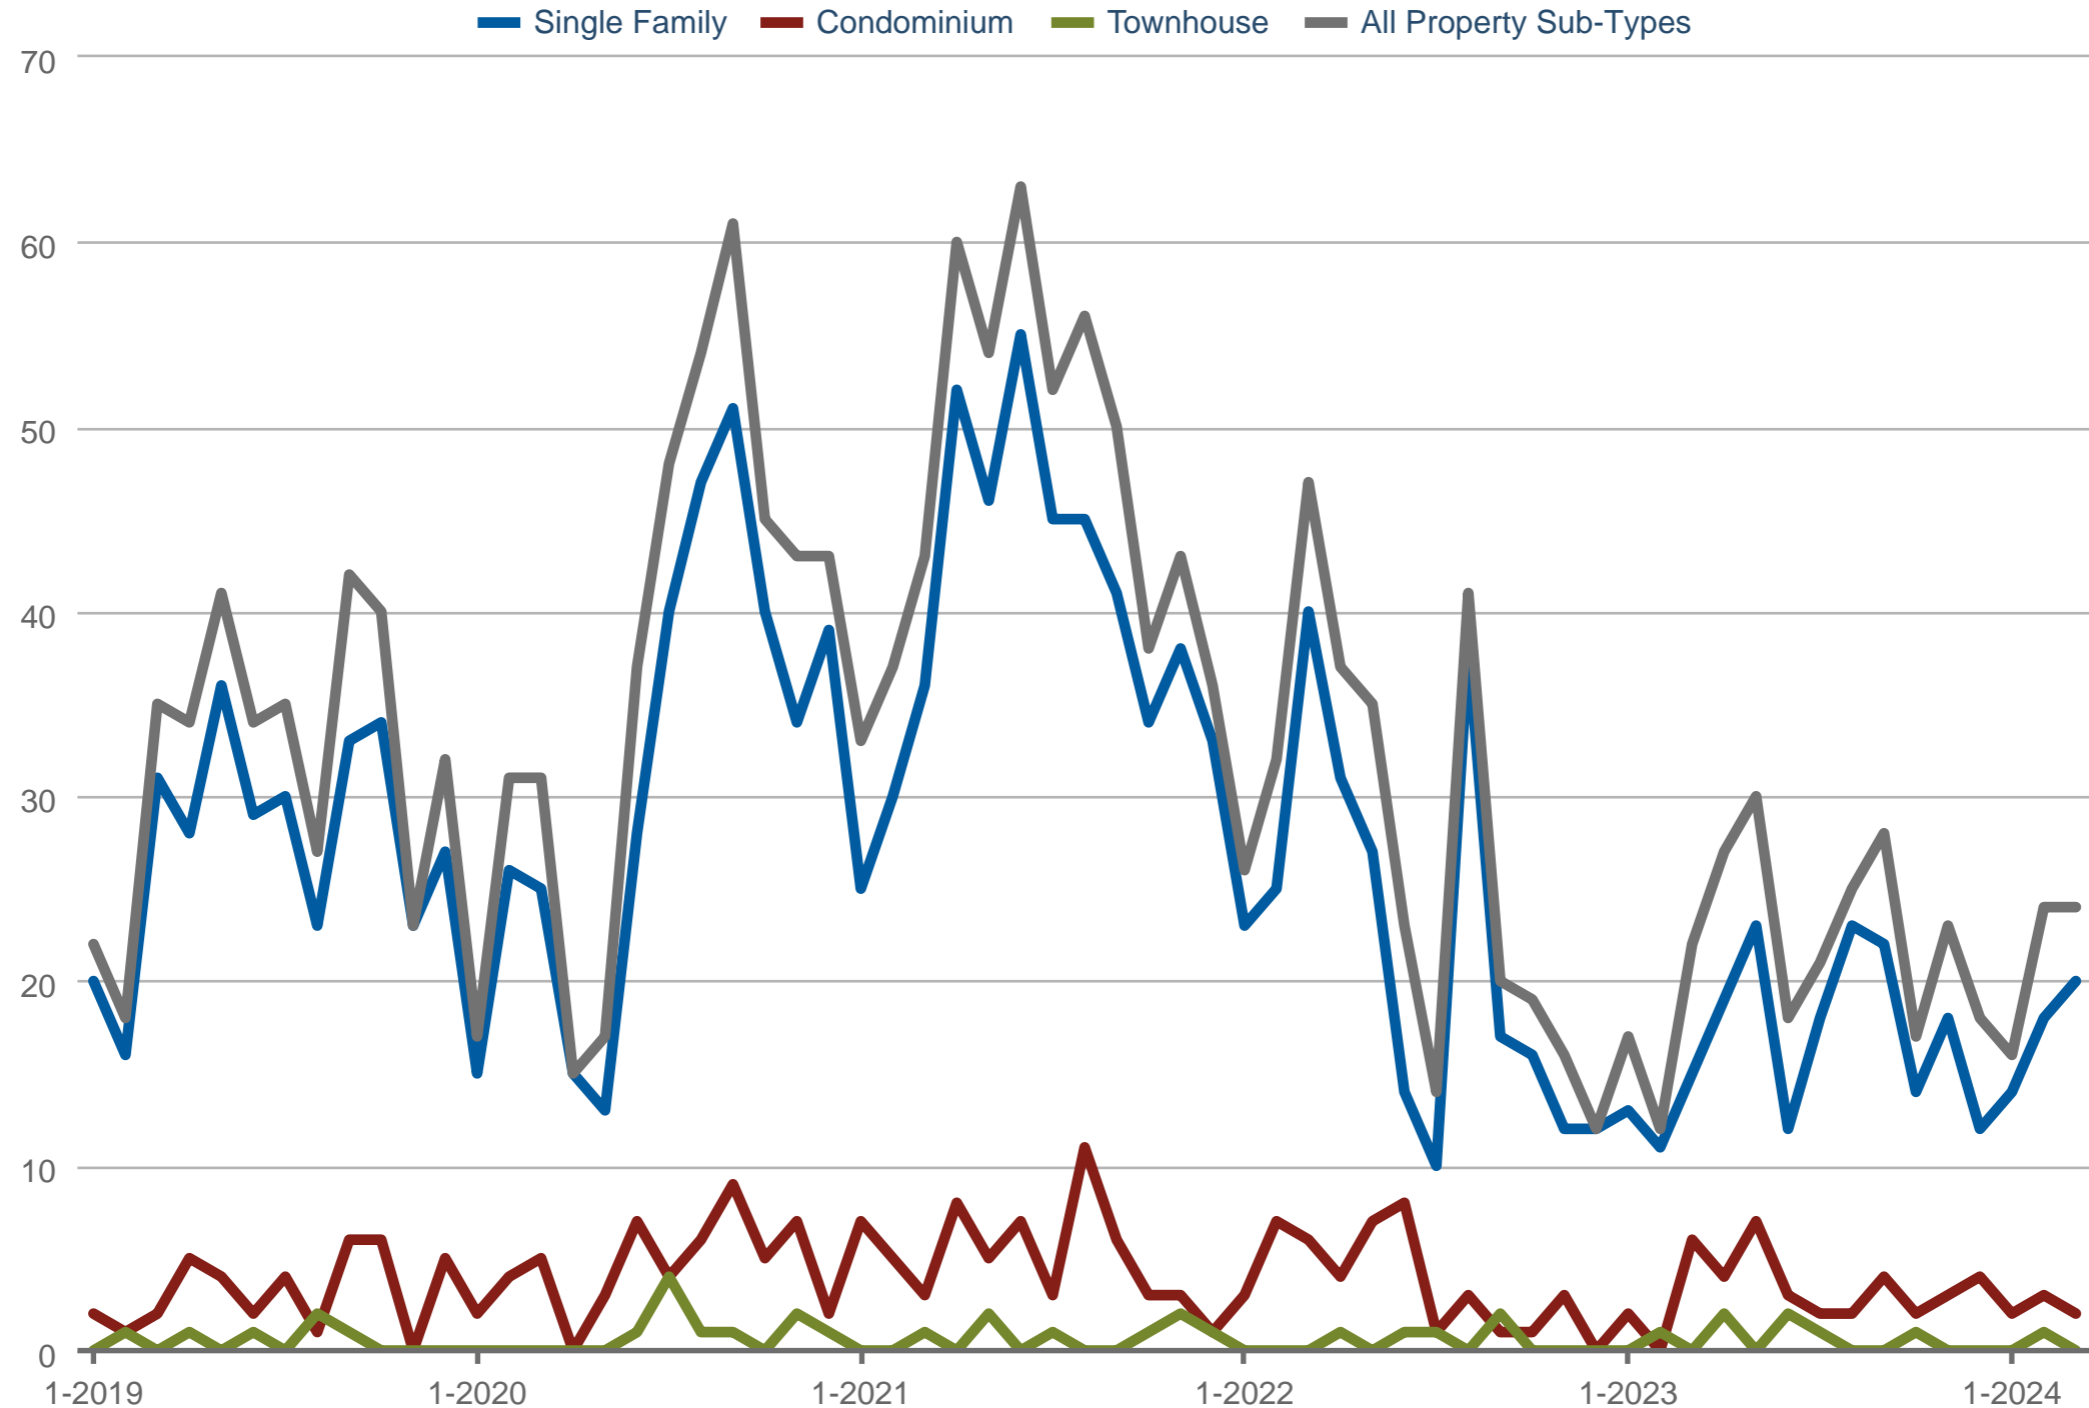

Closed Sales - By Property Sub-Types

Laguna Beach: Residential

Each data point is one month of activity. Data is from April 21, 2024.

All data is from the California Regional Multiple Listing Service, INC. InfoSparks © 2024 ShowingTime.