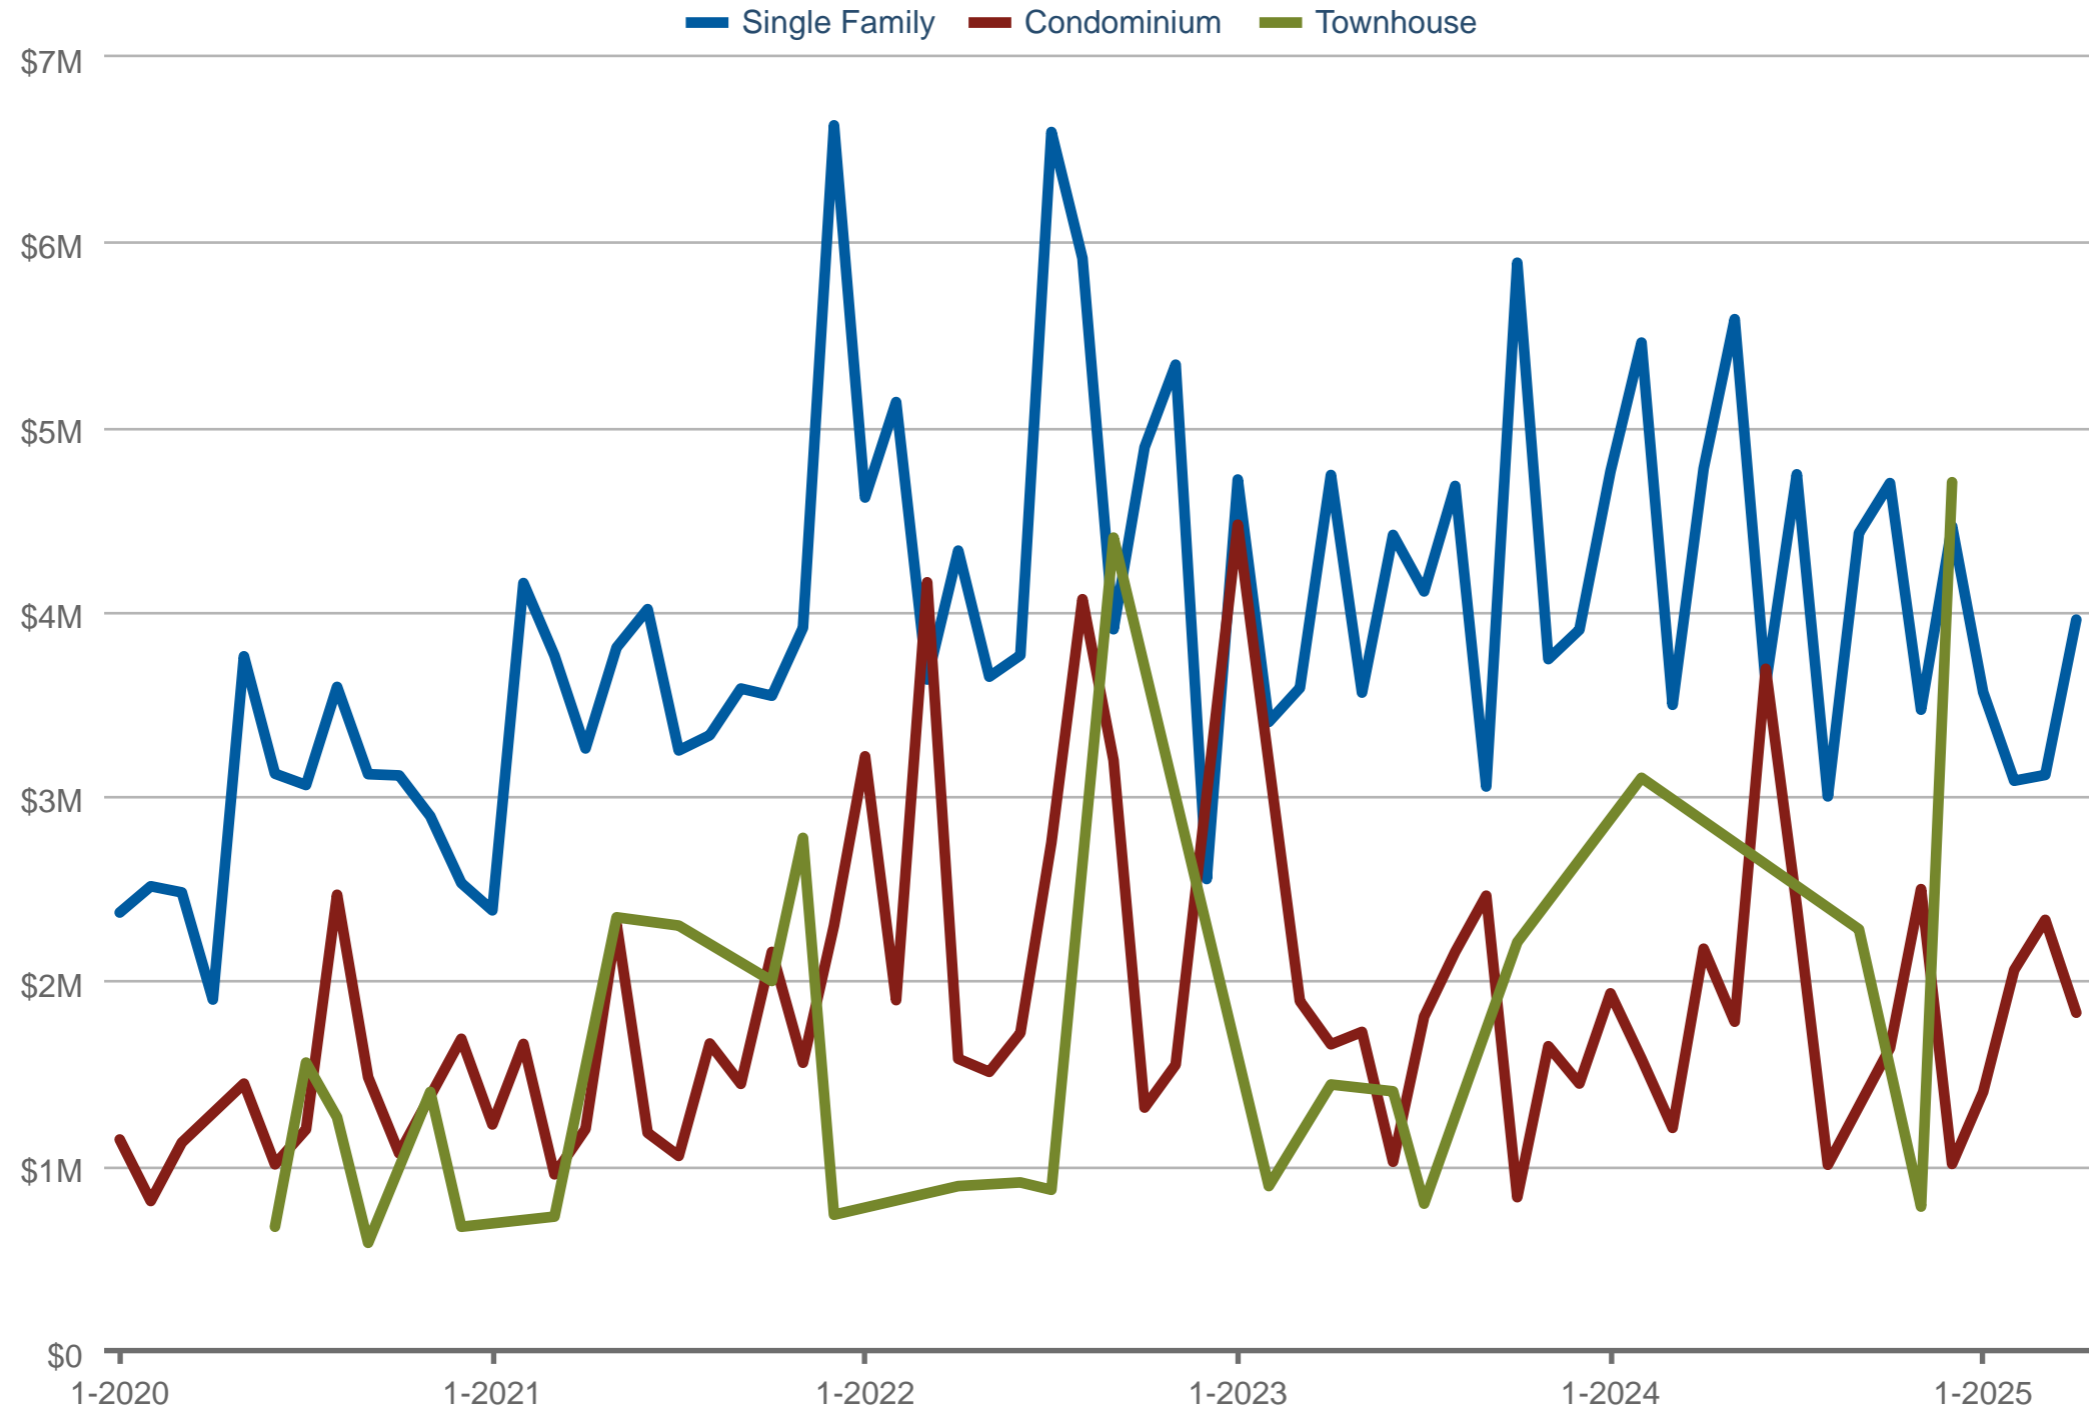

Average Sales Price - By Property Sub-Types

Laguna Beach: Residential

Each data point is one month of activity. Data is from May 17, 2025.

All data is from the California Regional Multiple Listing Service, INC. InfoSparks © 2025 ShowingTime Plus, LLC.