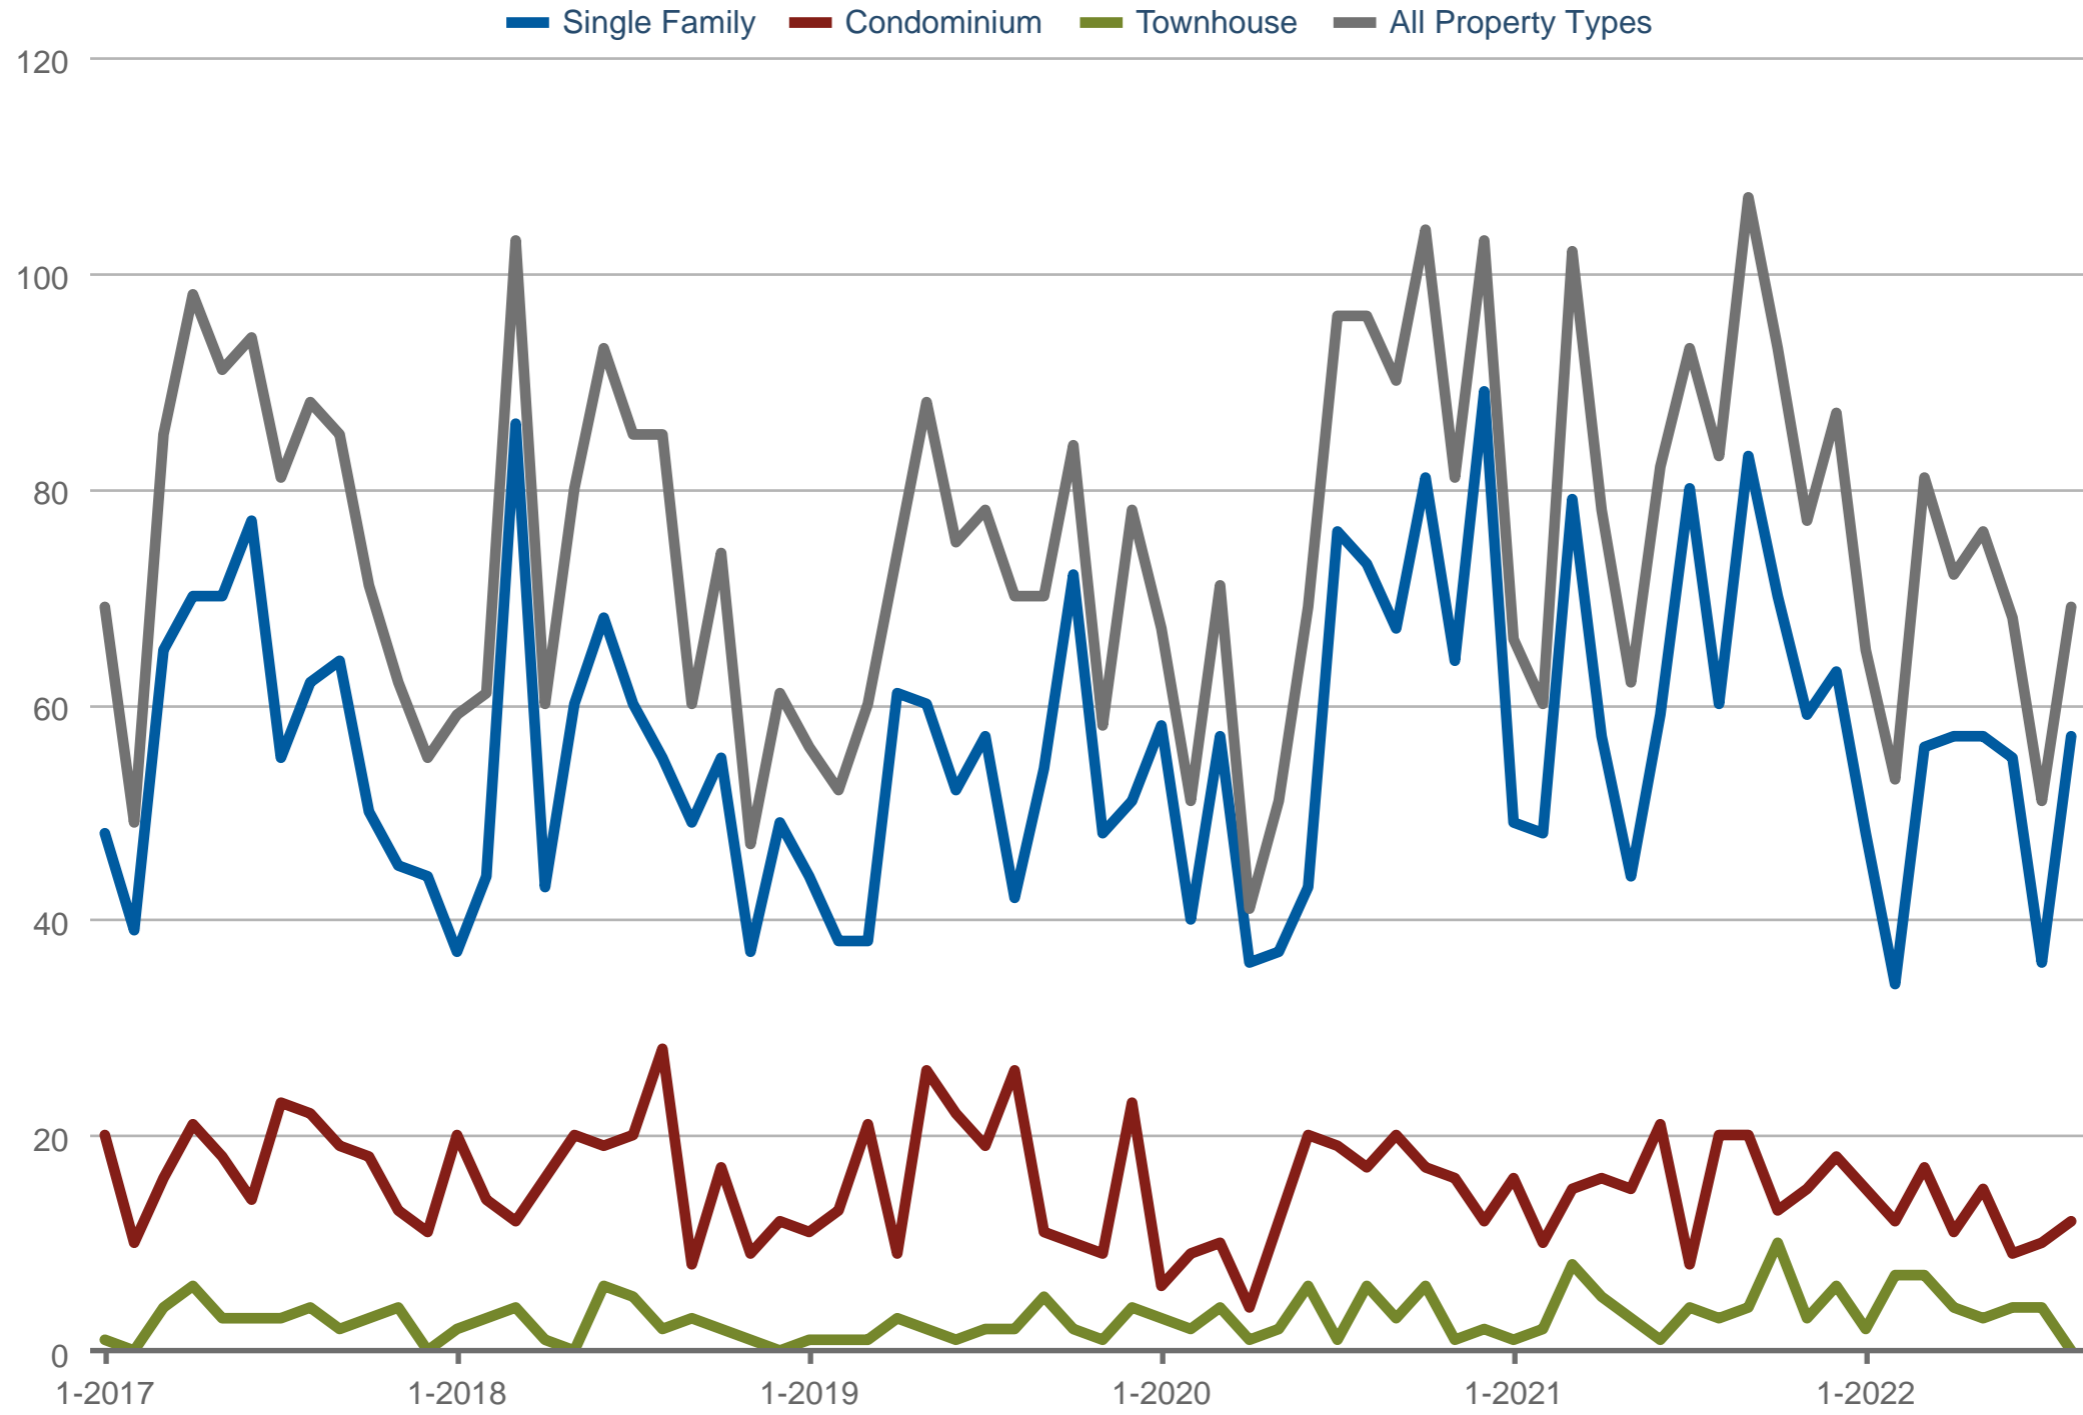

Closed Sales - By Property Types

Chino

Each data point is one month of activity. Data is from September 27, 2022.

All data is from the California Regional Multiple Listing Service, INC. InfoSparks © 2022 ShowingTime.