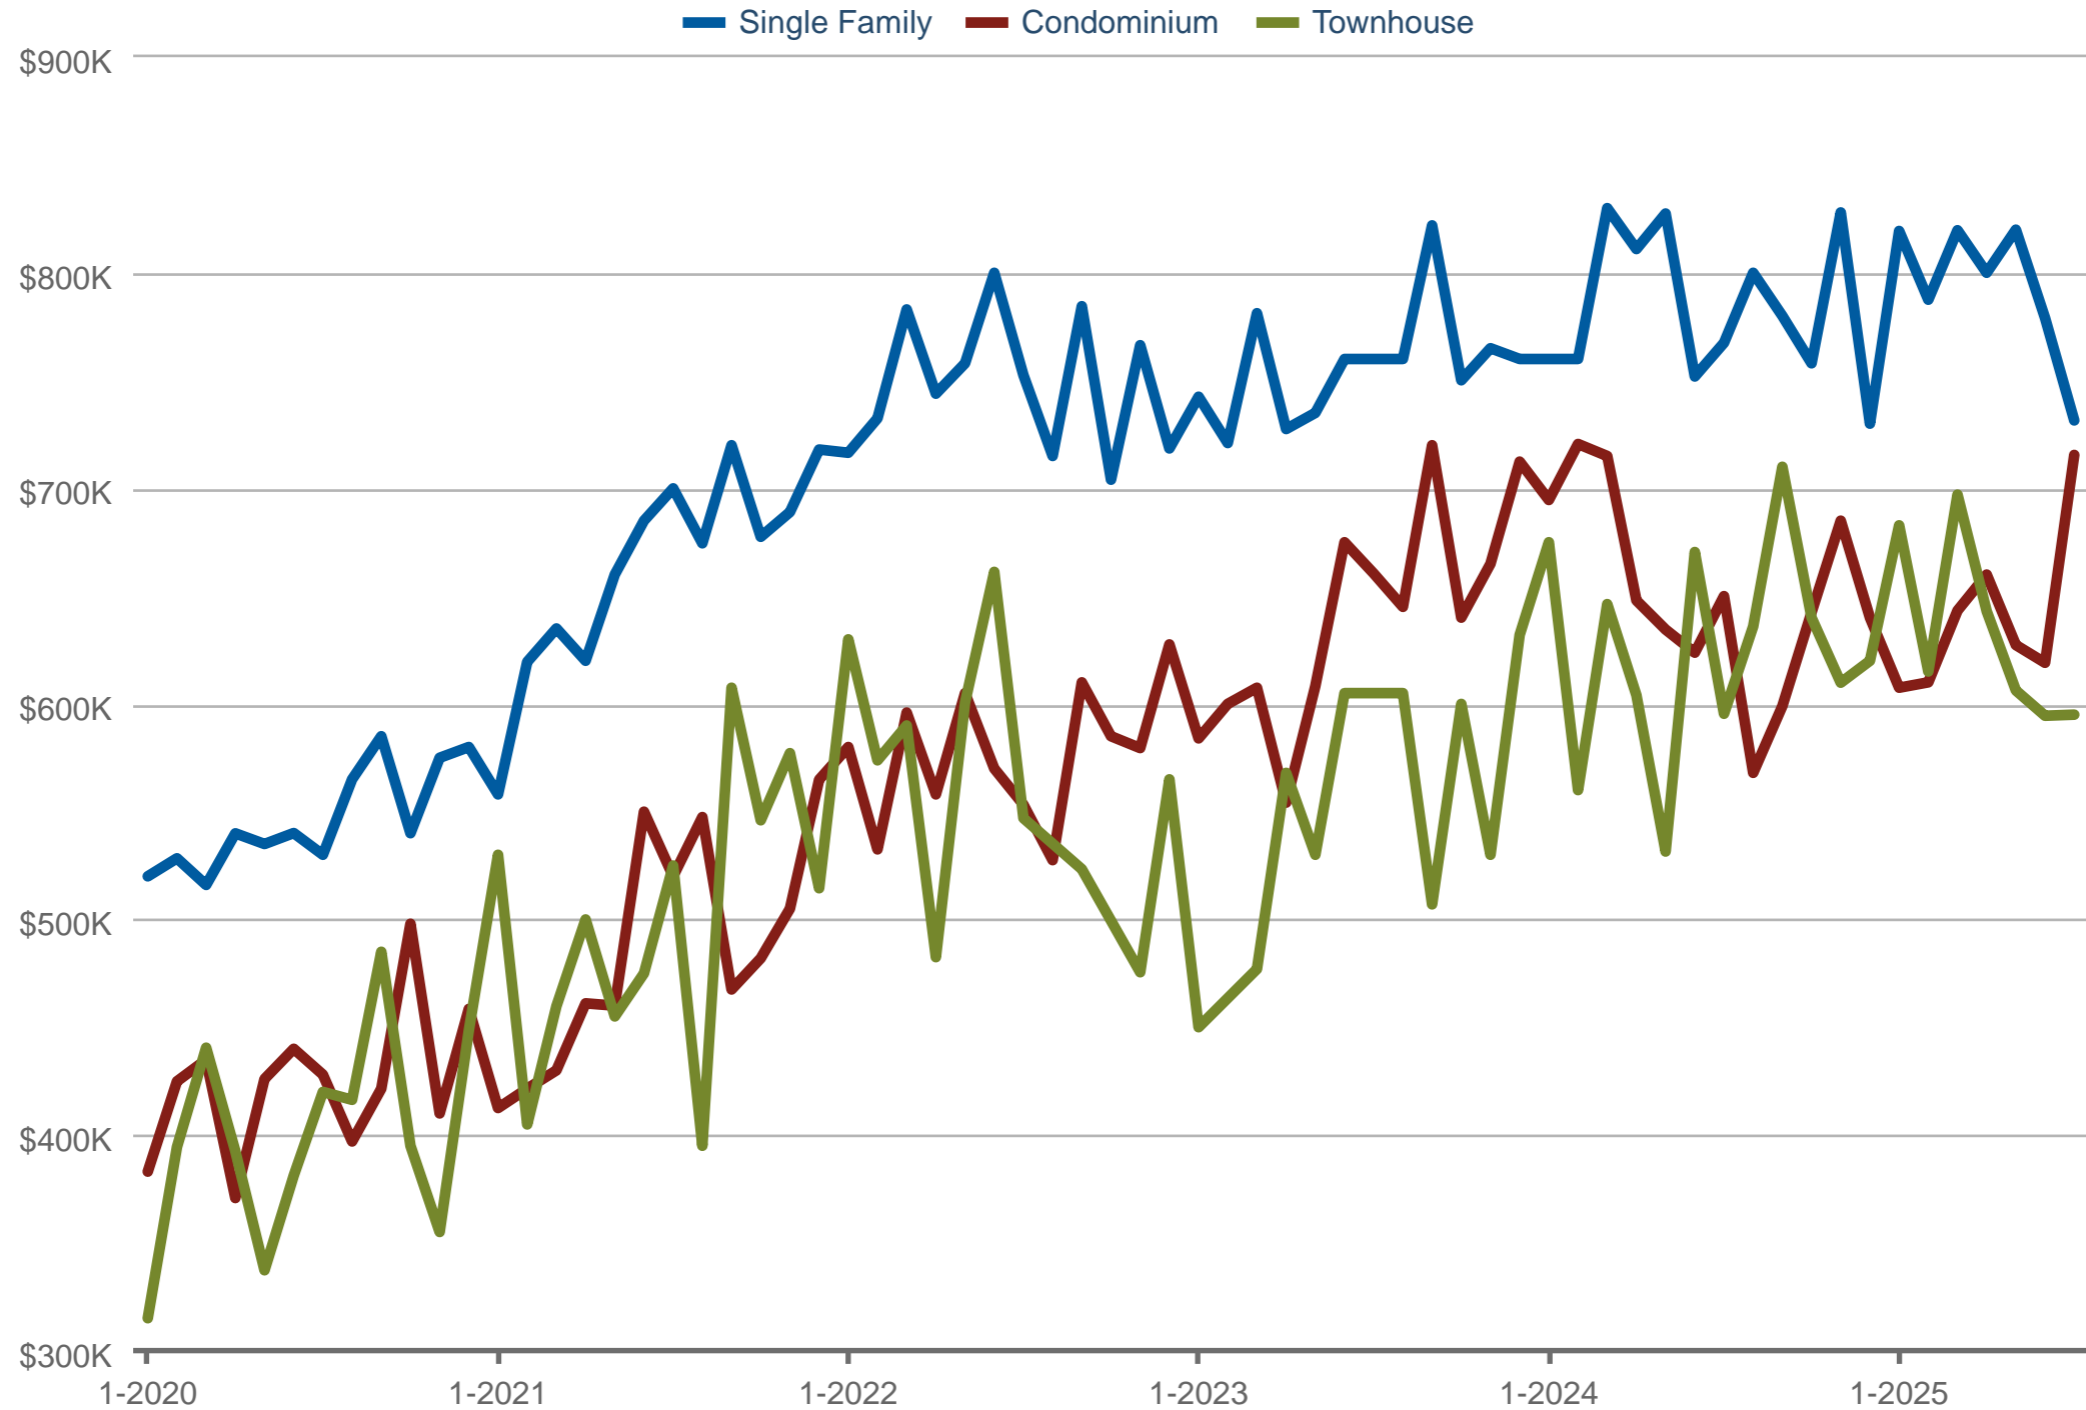

Median Sales Price - By Property Sub-Types

Chino: Residential

Each data point is one month of activity. Data is from August 23, 2025.

All data is from the California Regional Multiple Listing Service, INC. InfoSparks © 2025 ShowingTime Plus, LLC.