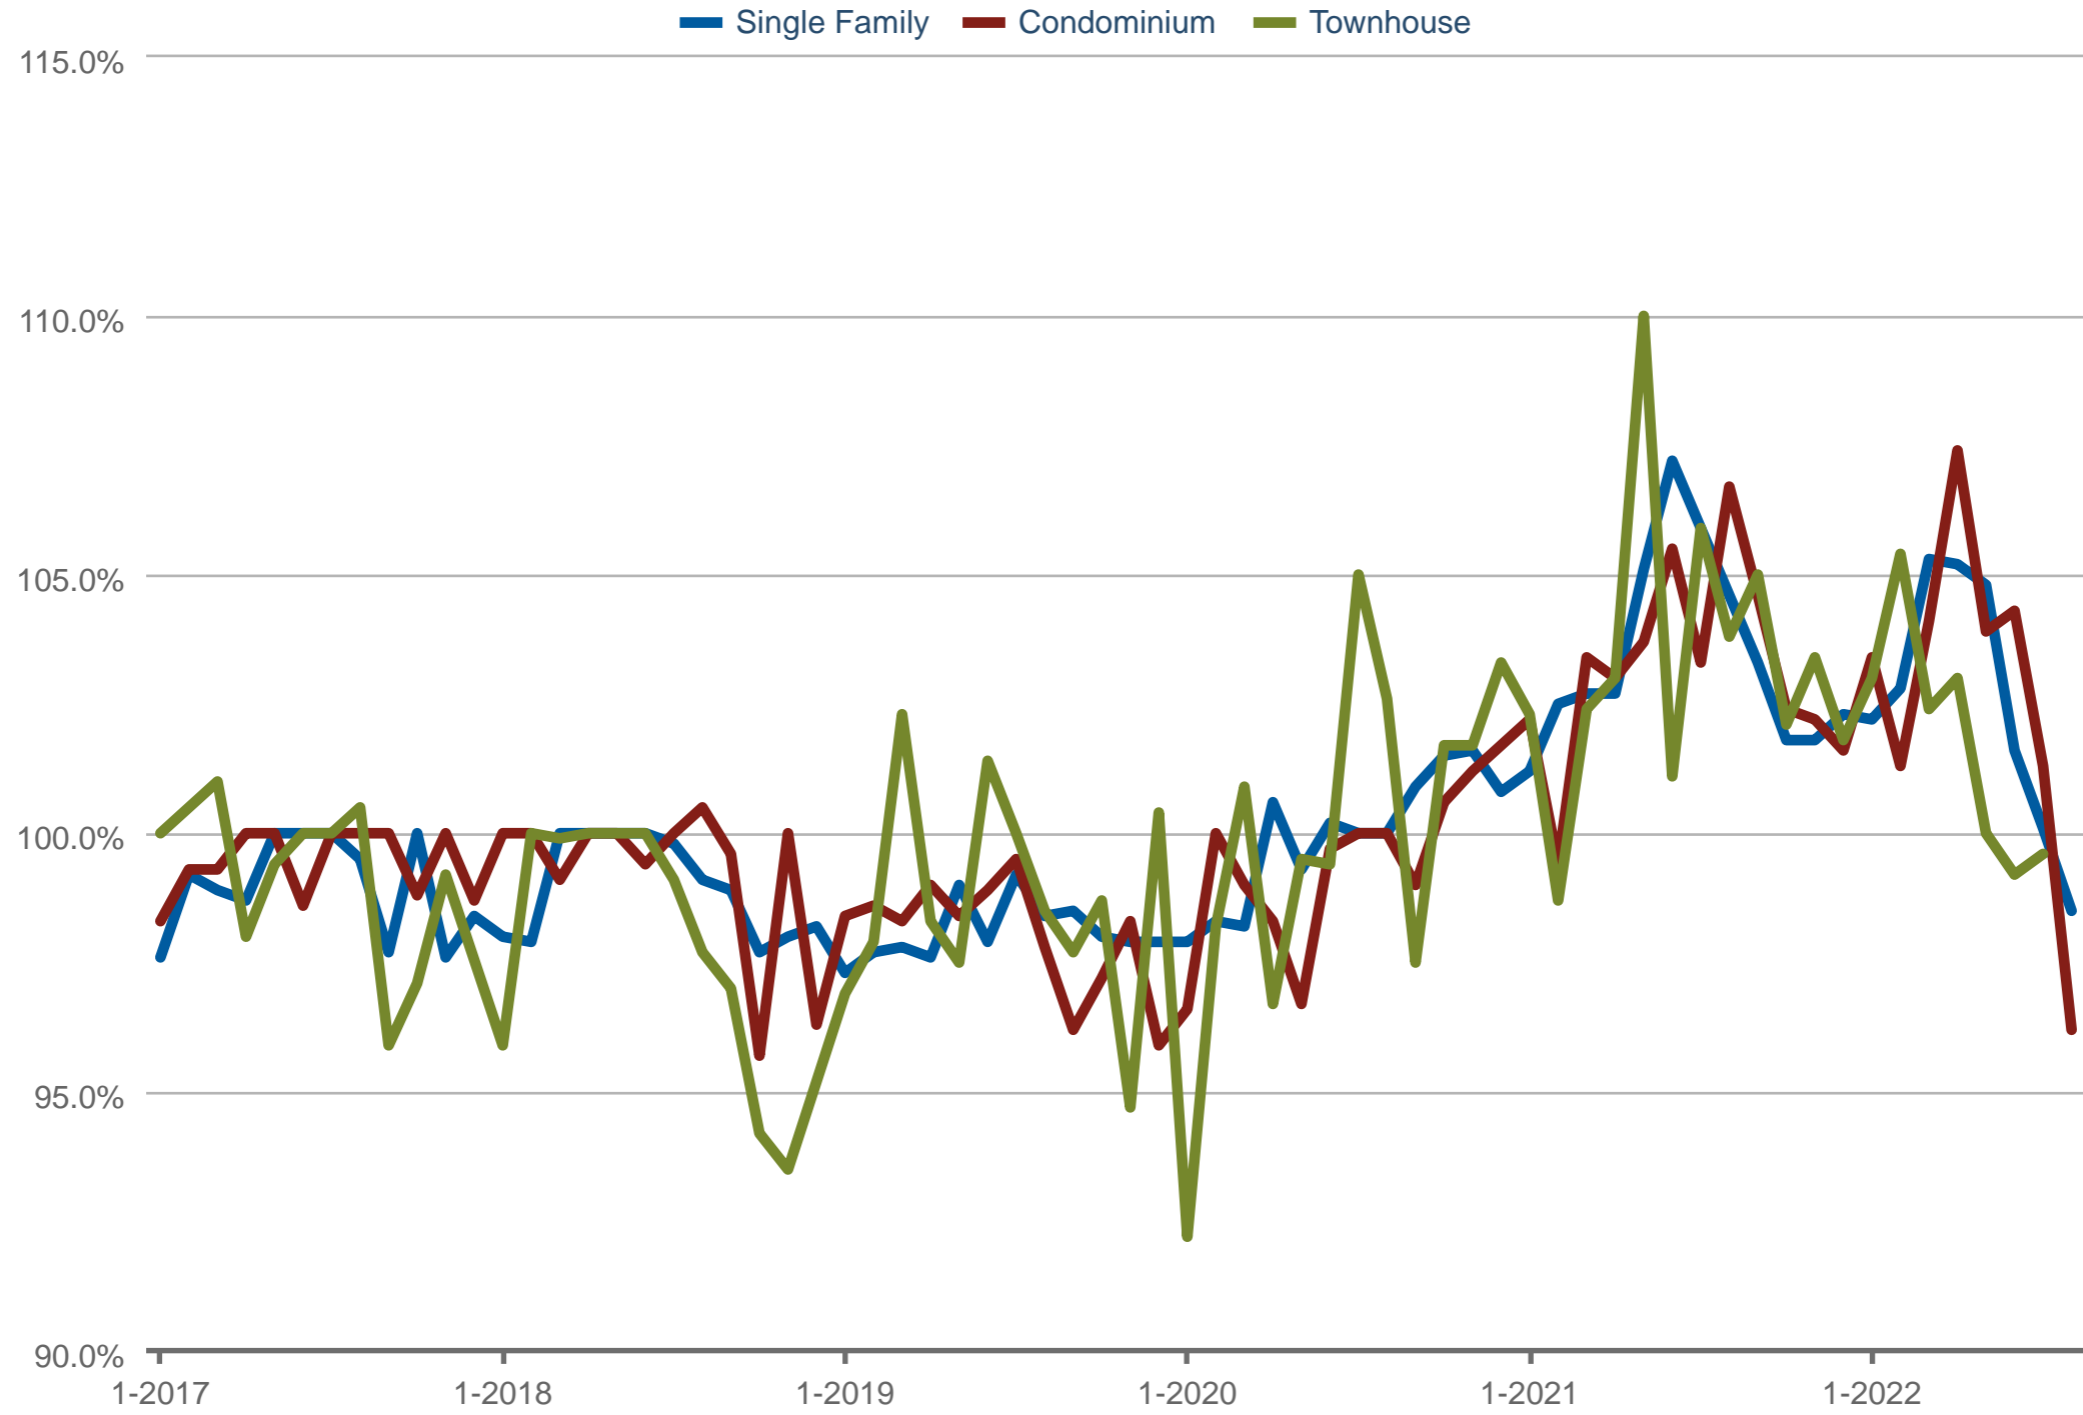

Median Percent of Original Price Received - By Property Types

Chino

Each data point is one month of activity. Data is from September 27, 2022.

All data is from the California Regional Multiple Listing Service, INC. InfoSparks © 2022 ShowingTime.