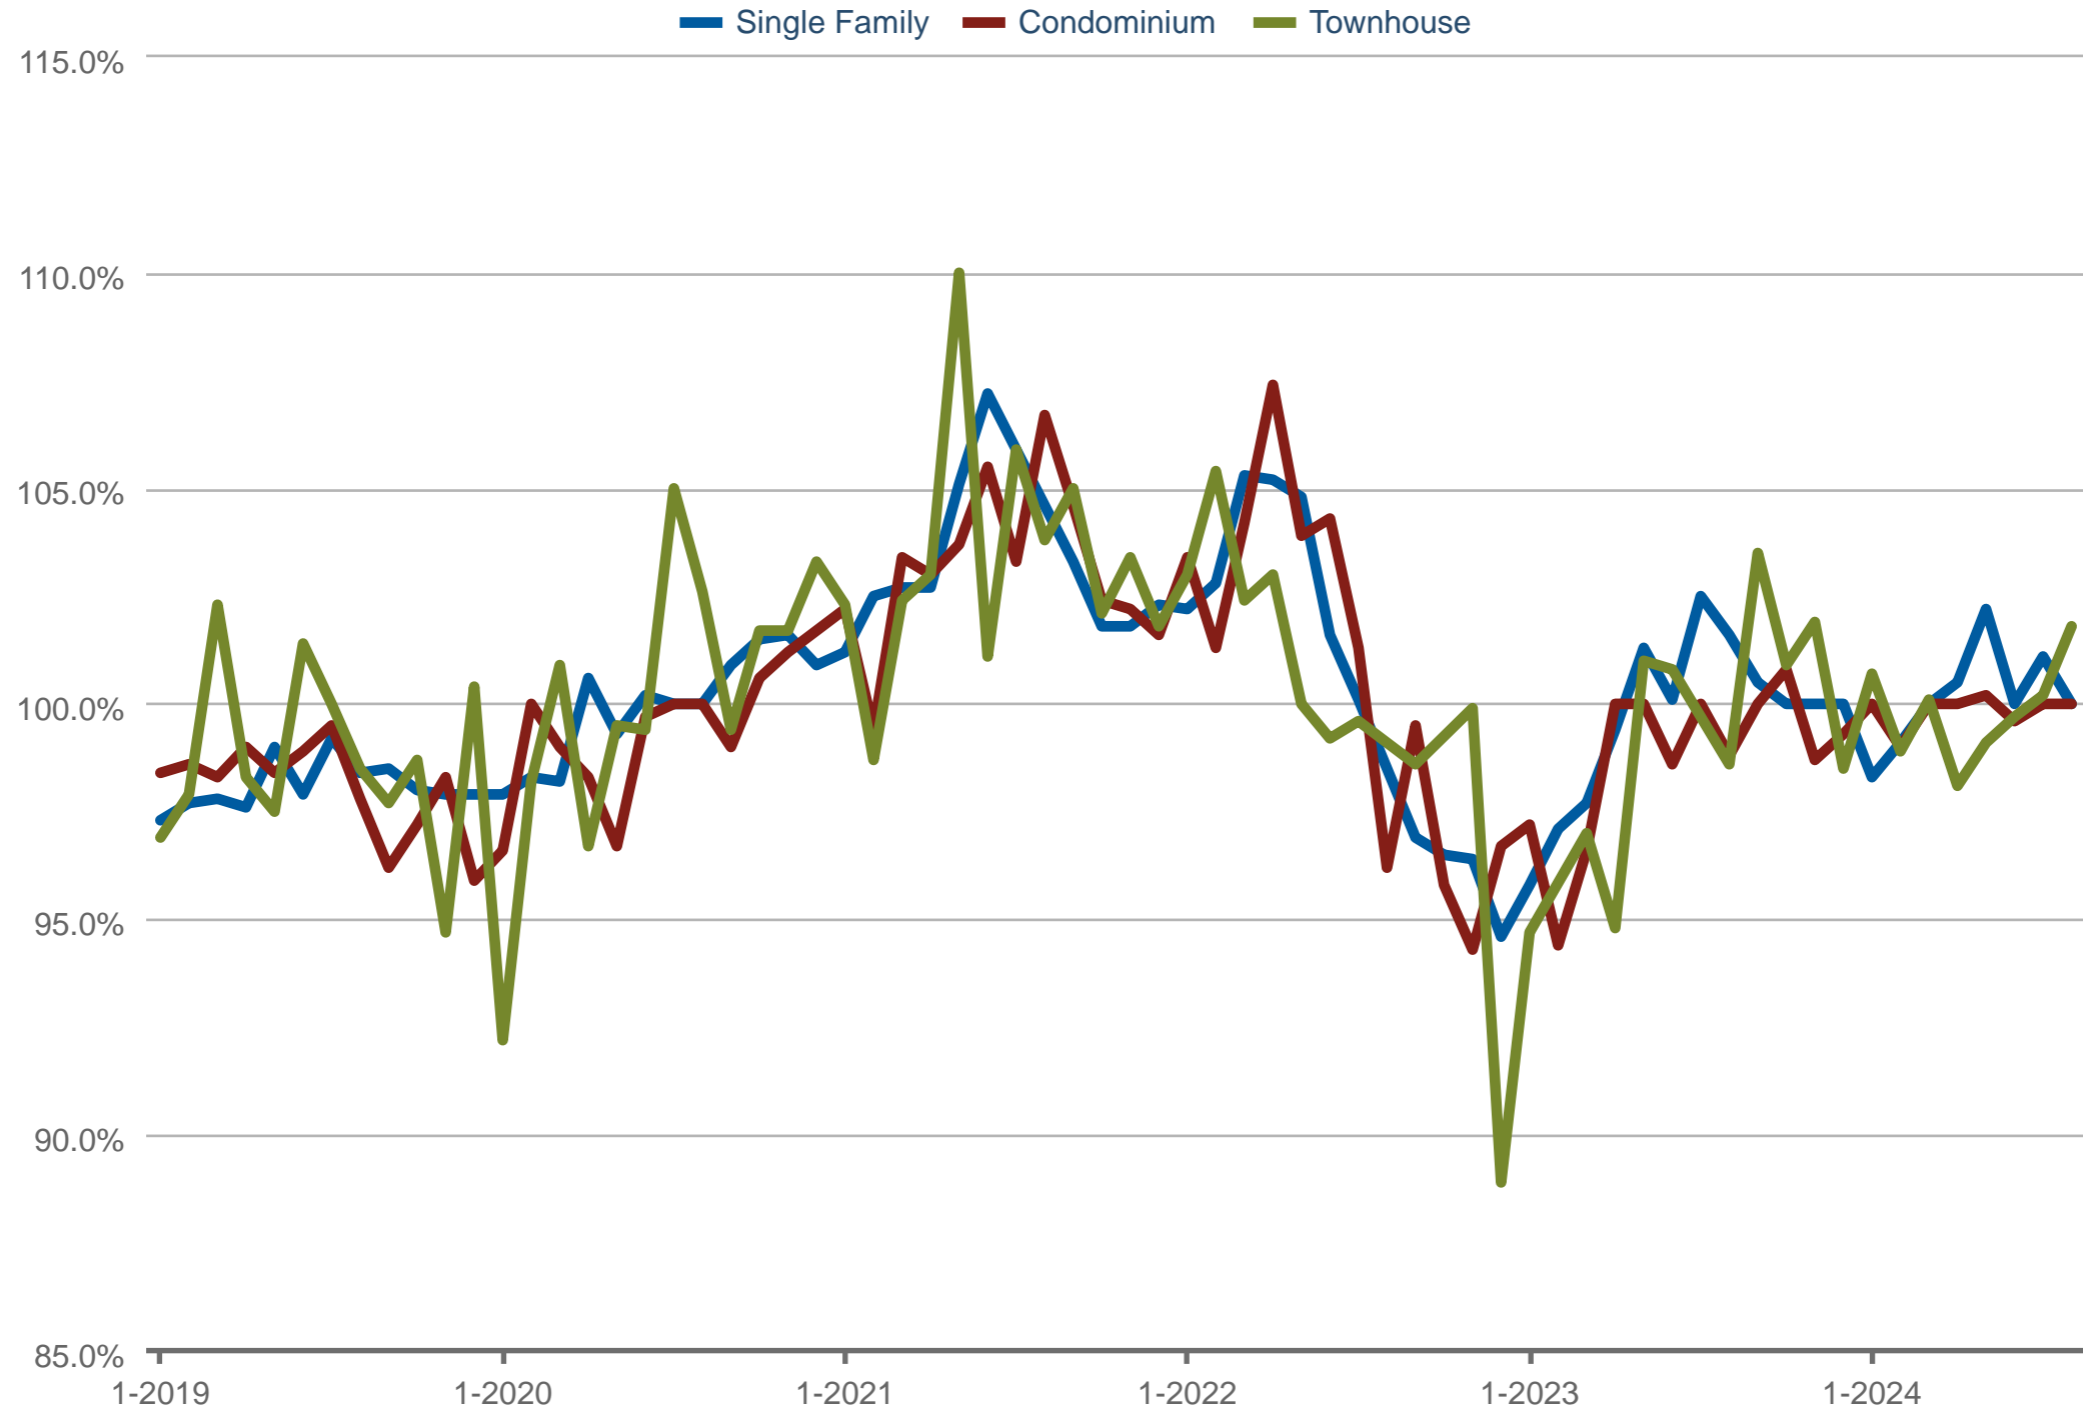

### Median Percent of Original Price Received - By Property Sub-Types

Chino: Residential

Each data point is one month of activity. Data is from September 10, 2024.

All data is from the California Regional Multiple Listing Service, INC. InfoSparks © 2024 ShowingTime.