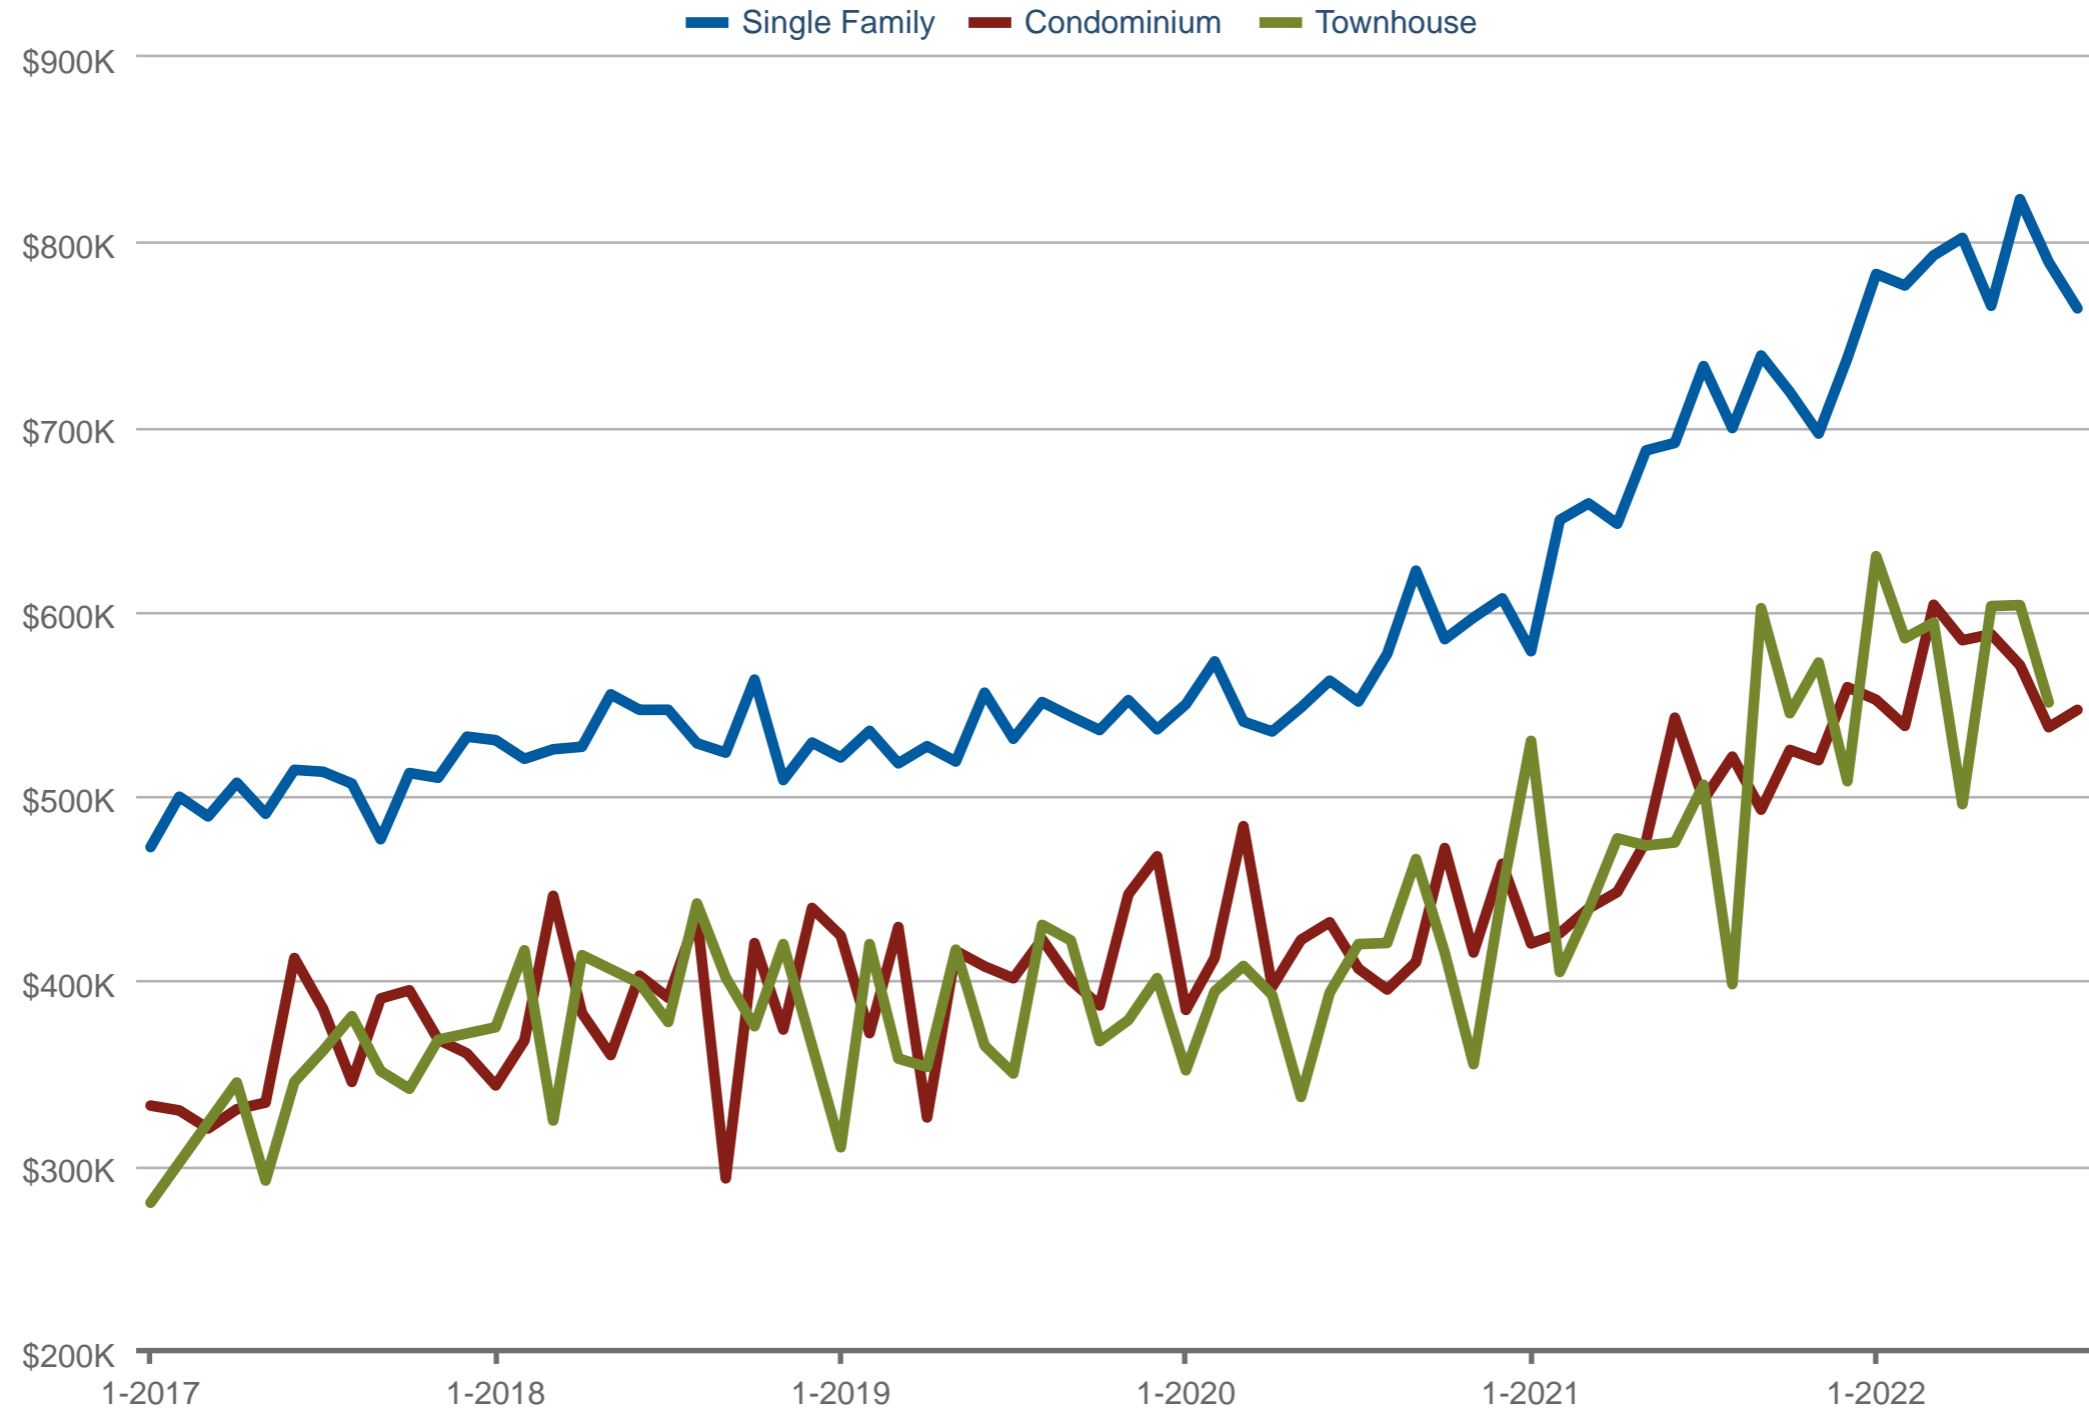

Average Sales Price - By Property Types

Chino

Each data point is one month of activity. Data is from September 27, 2022.

All data is from the California Regional Multiple Listing Service, INC. InfoSparks © 2022 ShowingTime.