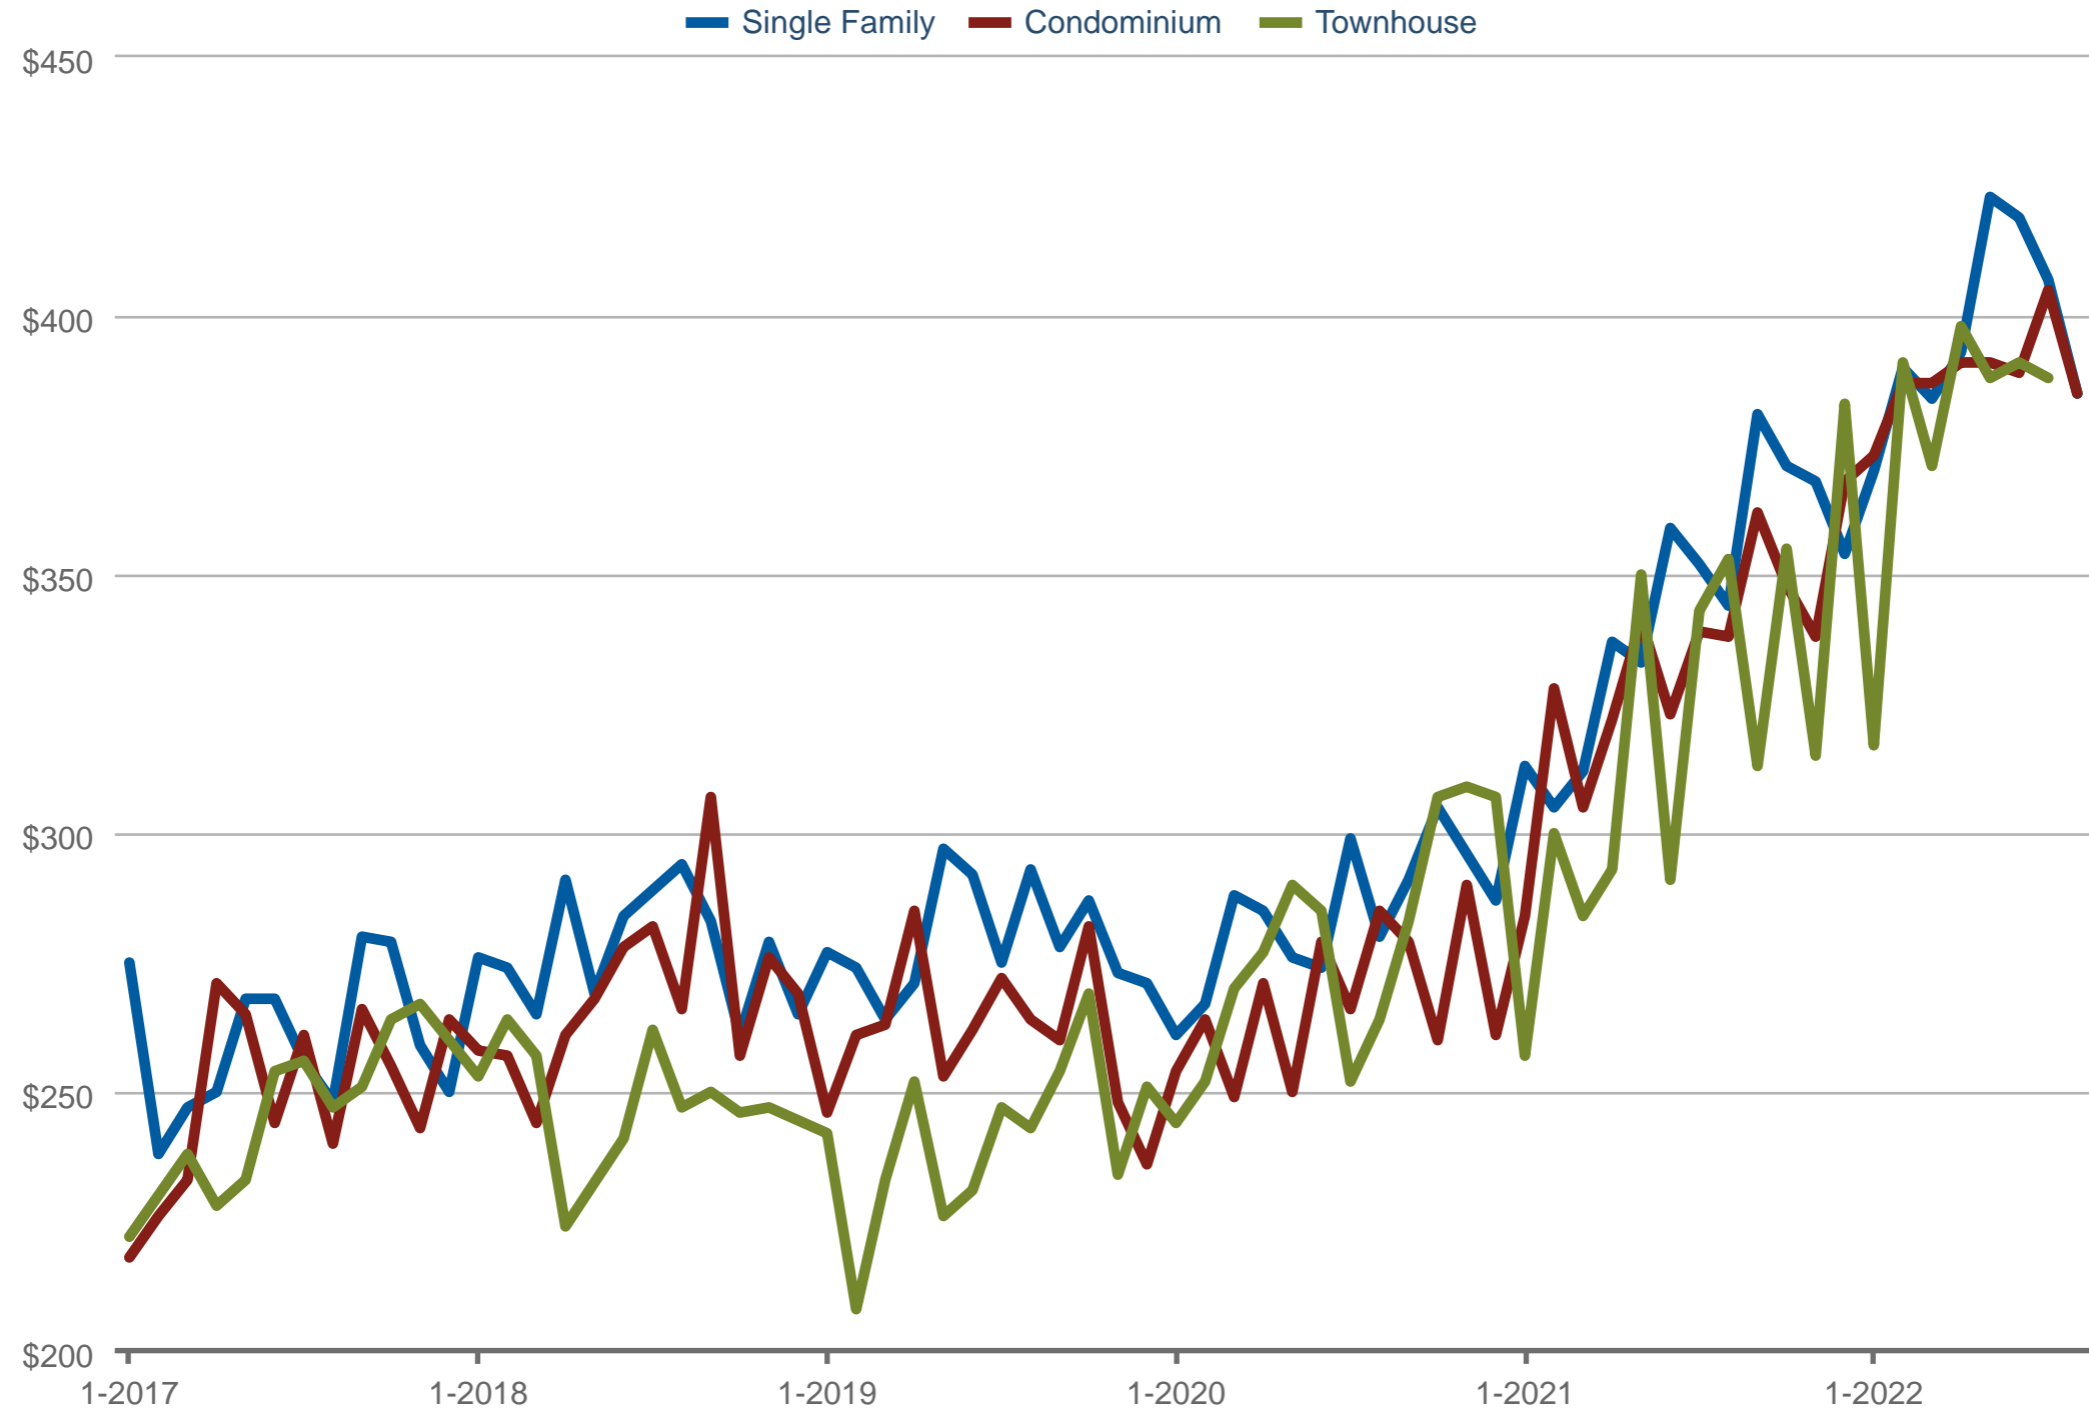

Median Price Per Square Foot - By Property Types

Each data point is one month of activity. Data is from September 27, 2022.

All data is from the California Regional Multiple Listing Service, INC. InfoSparks © 2022 ShowingTime.