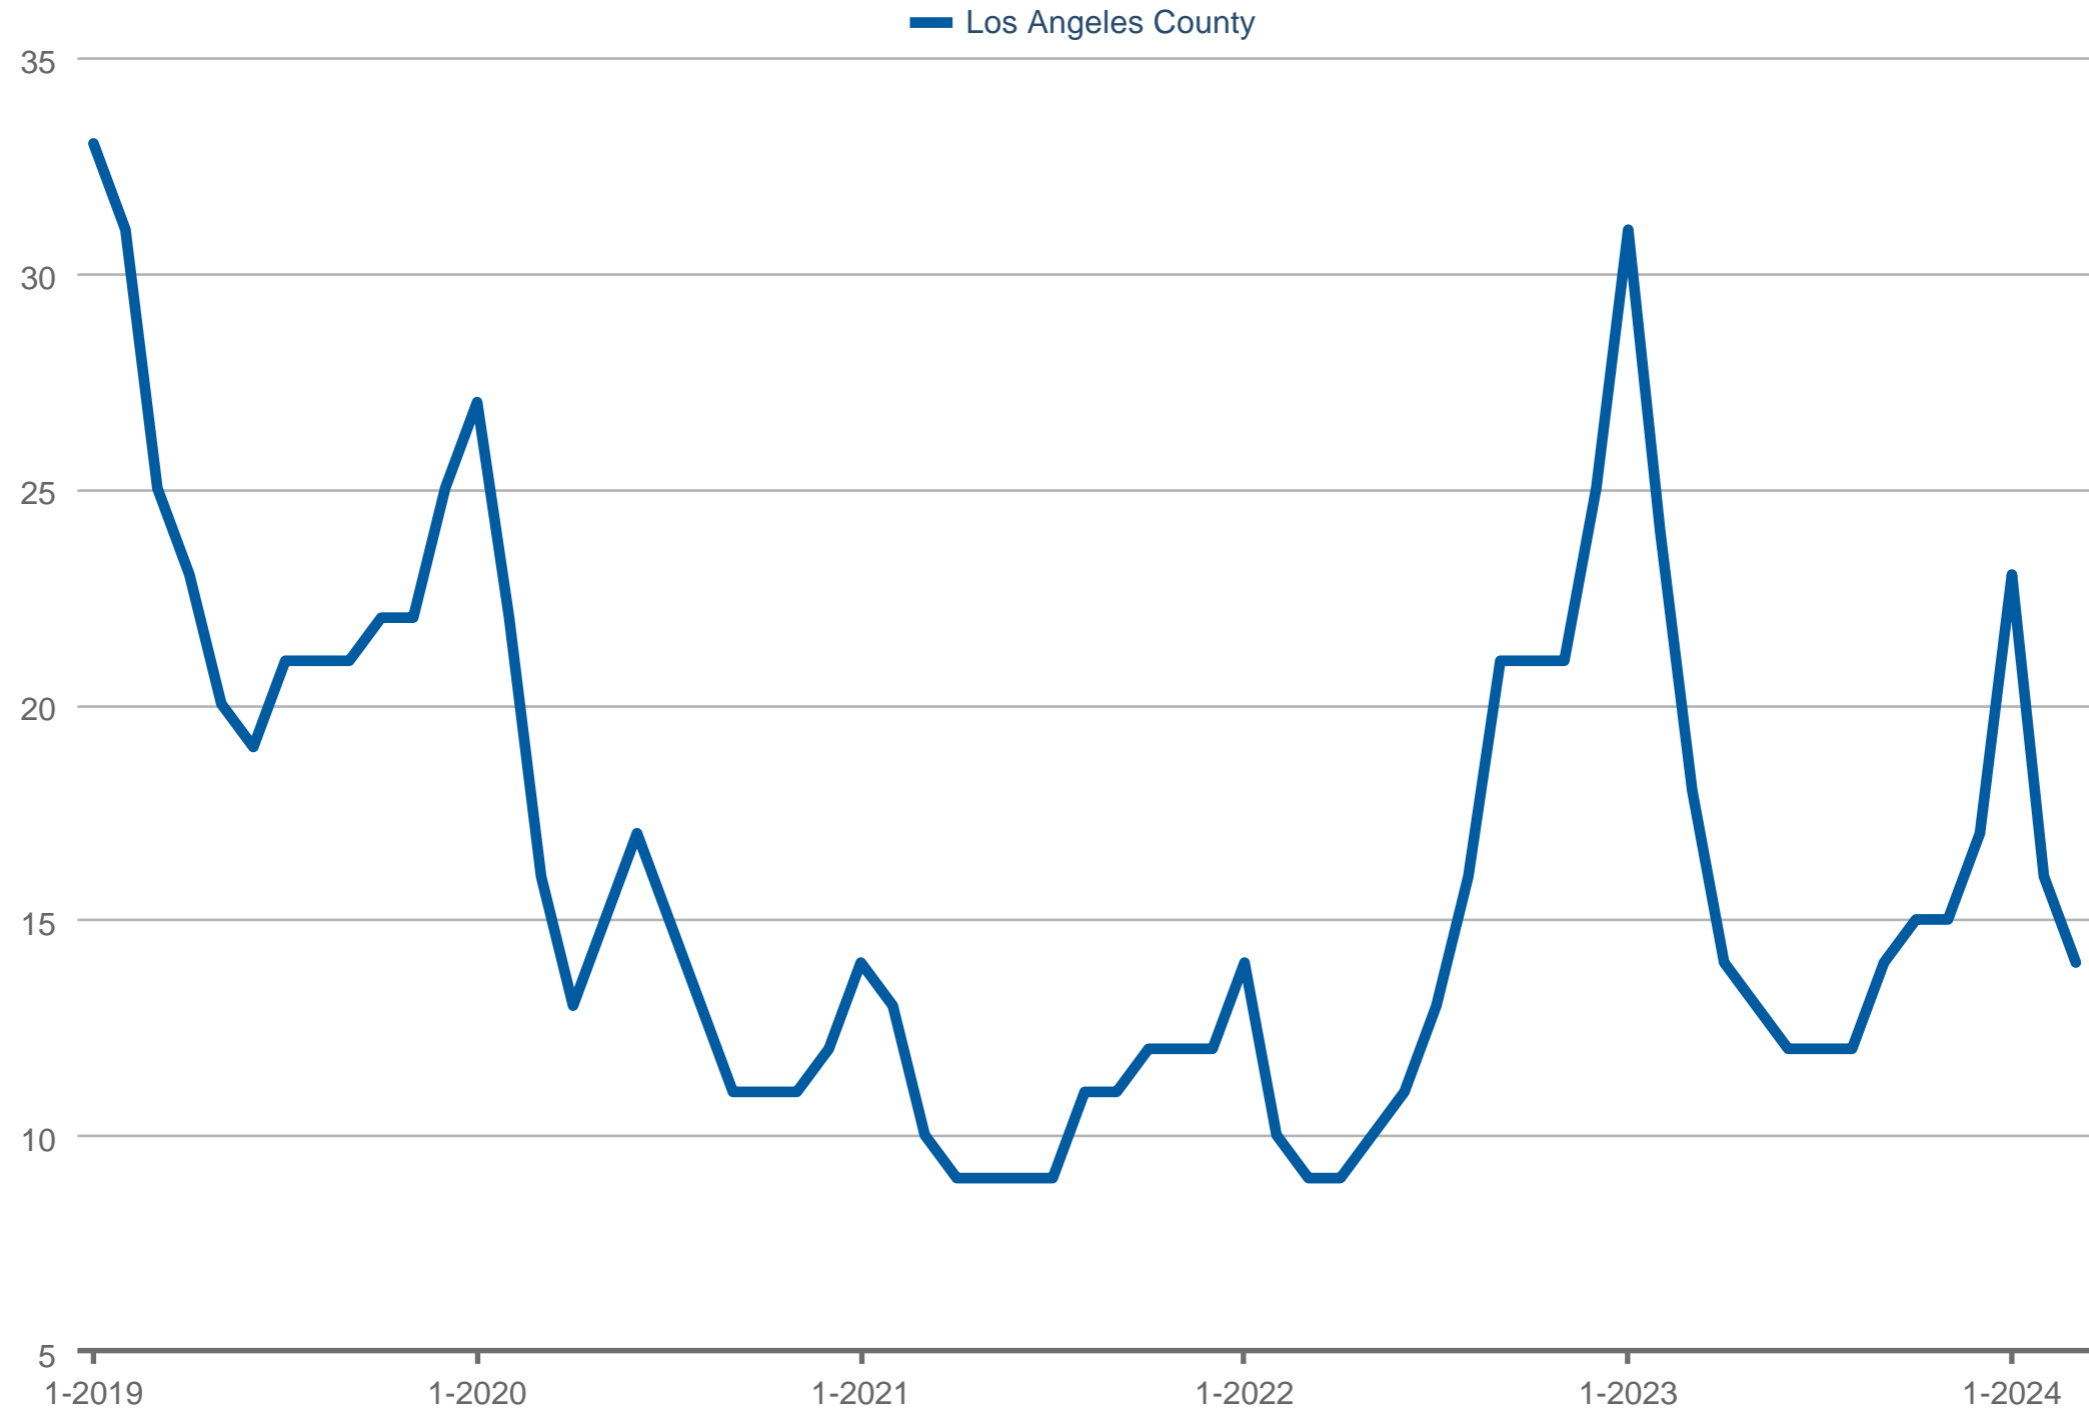

### Median Days on Market

Los Angeles County: Residential

Each data point is one month of activity. Data is from April 26, 2024.

All data is from the California Regional Multiple Listing Service, INC. InfoSparks © 2024 ShowingTime.