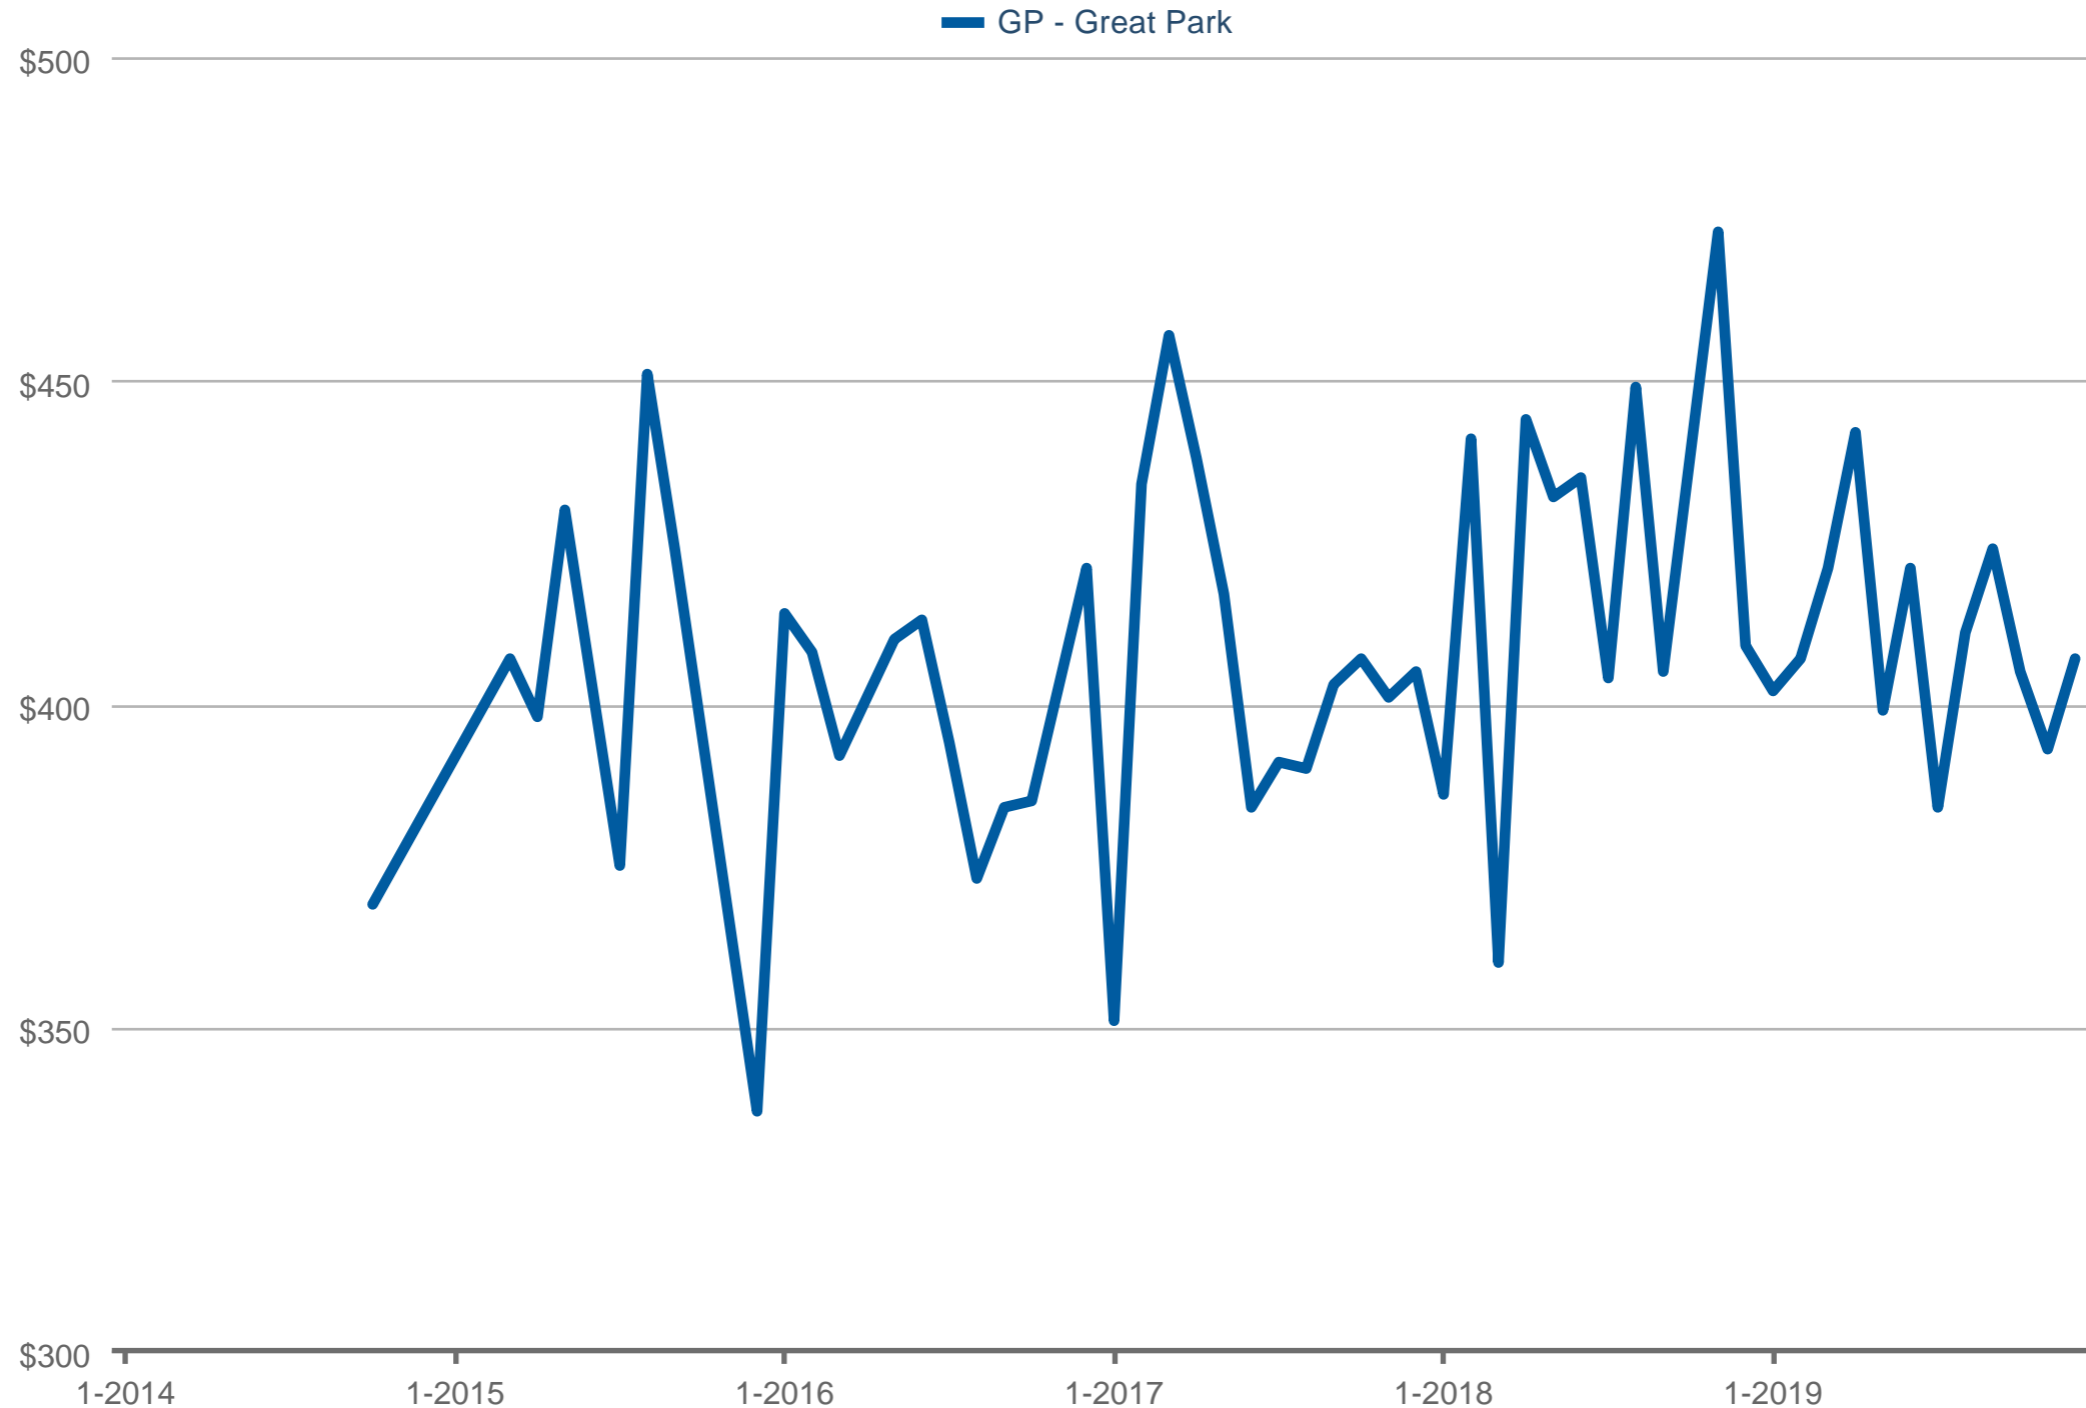

### Median Price Per Square Foot

GP - Great Park: Condominium & Townhouse

Each data point is one month of activity. Data is from January 5, 2020.