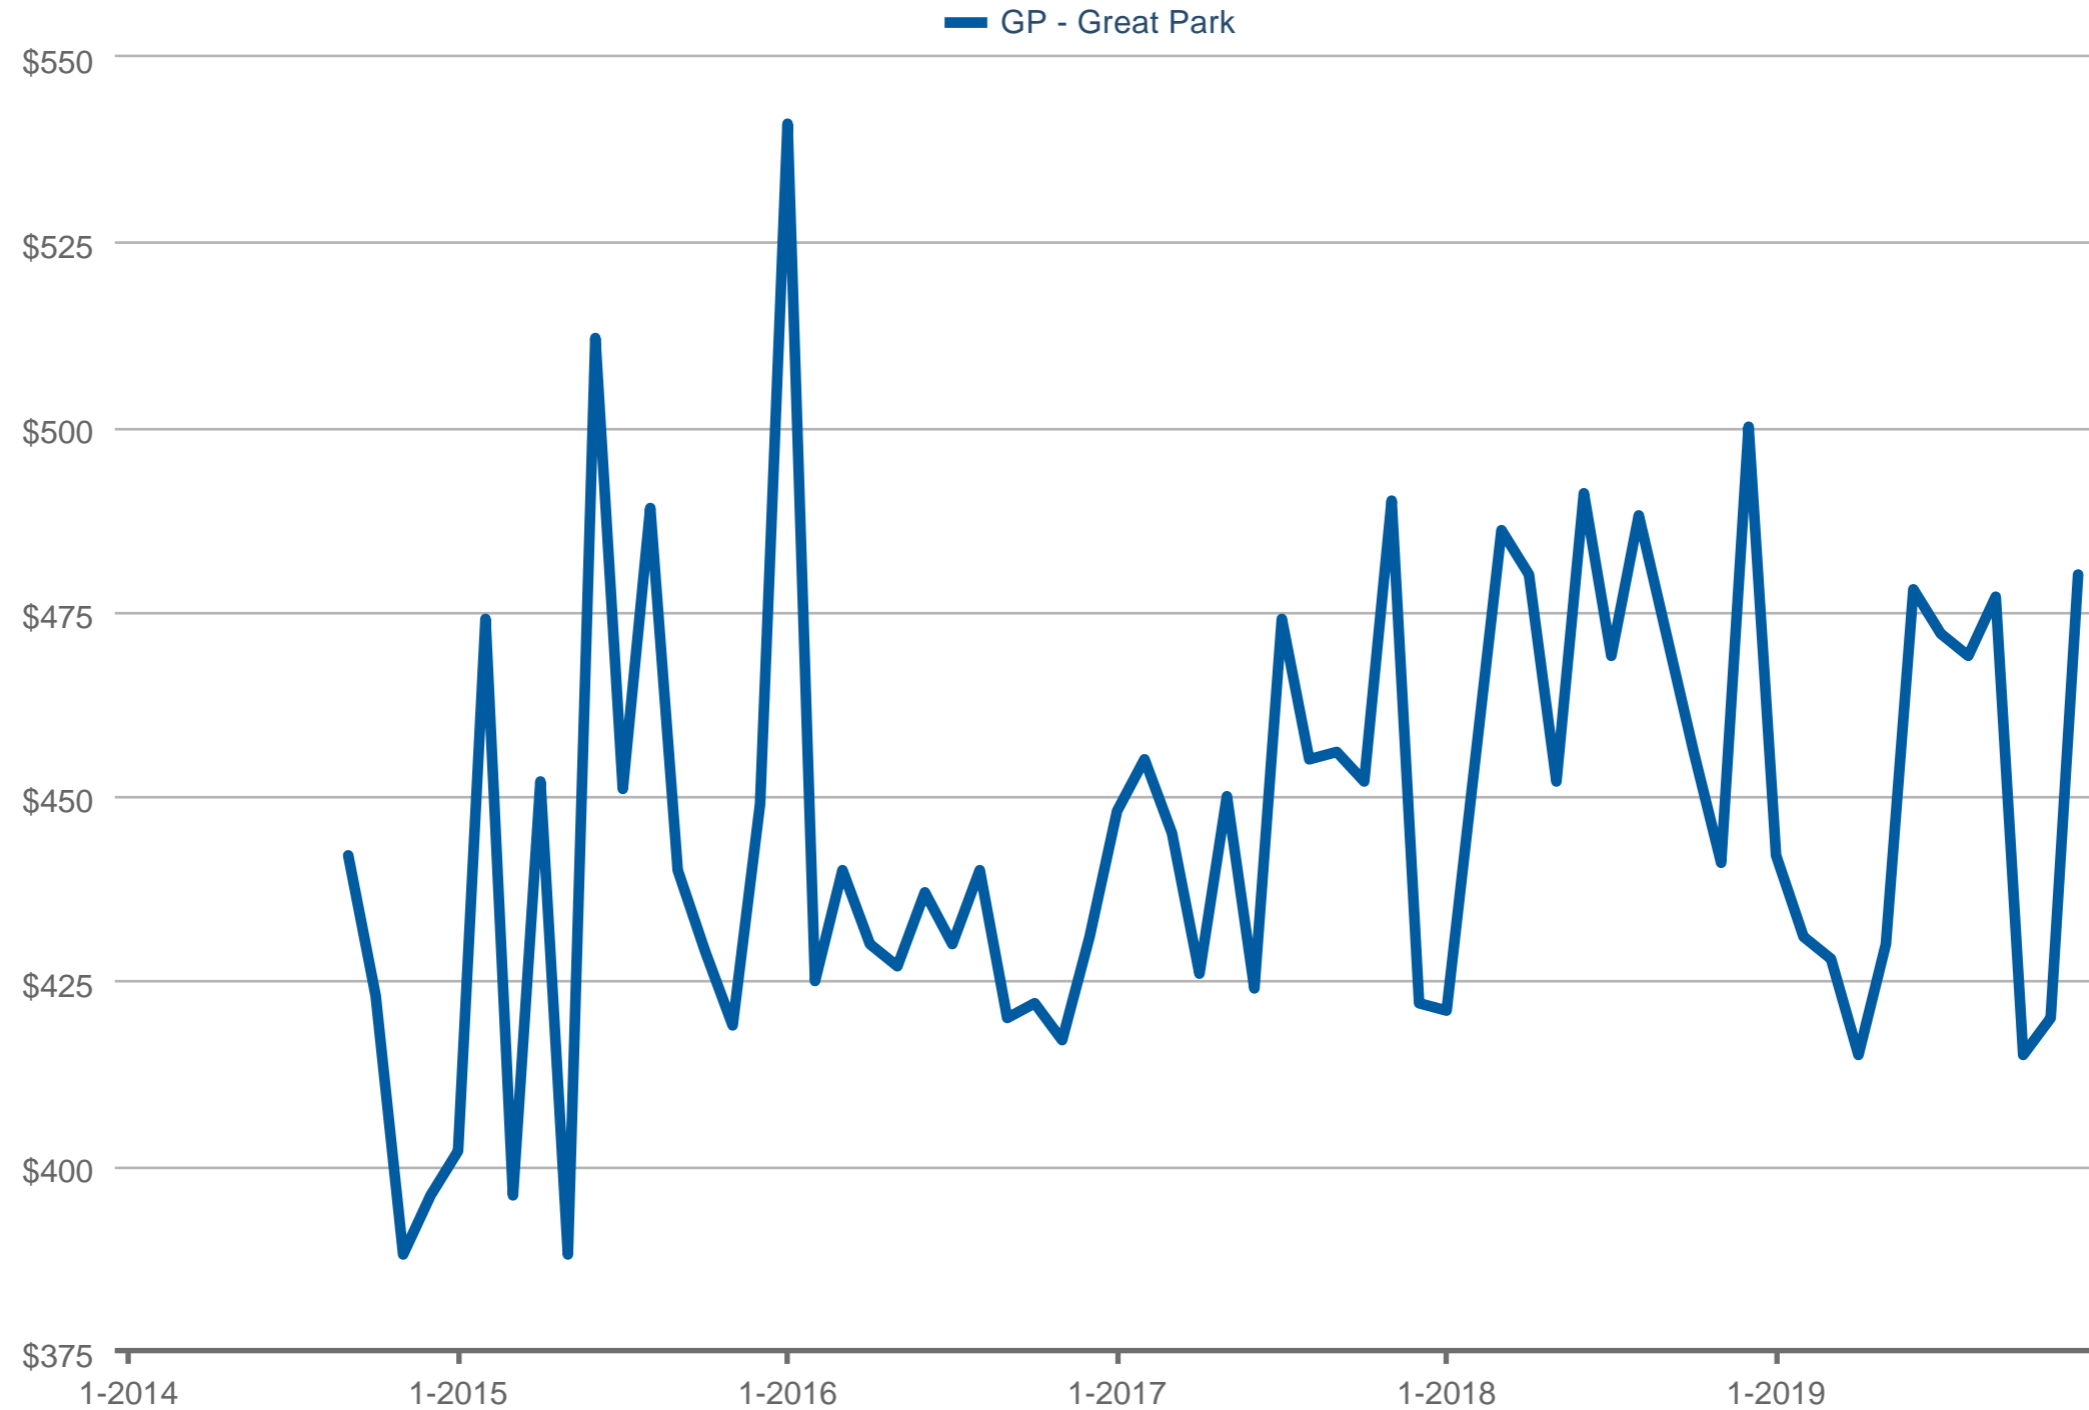

Median Price Per Square Foot

GP - Great Park: Single Family

Each data point is one month of activity. Data is from January 5, 2020.

All data is from the California Regional Multiple Listing Service, INC. InfoSparks © 2024 ShowingTime.