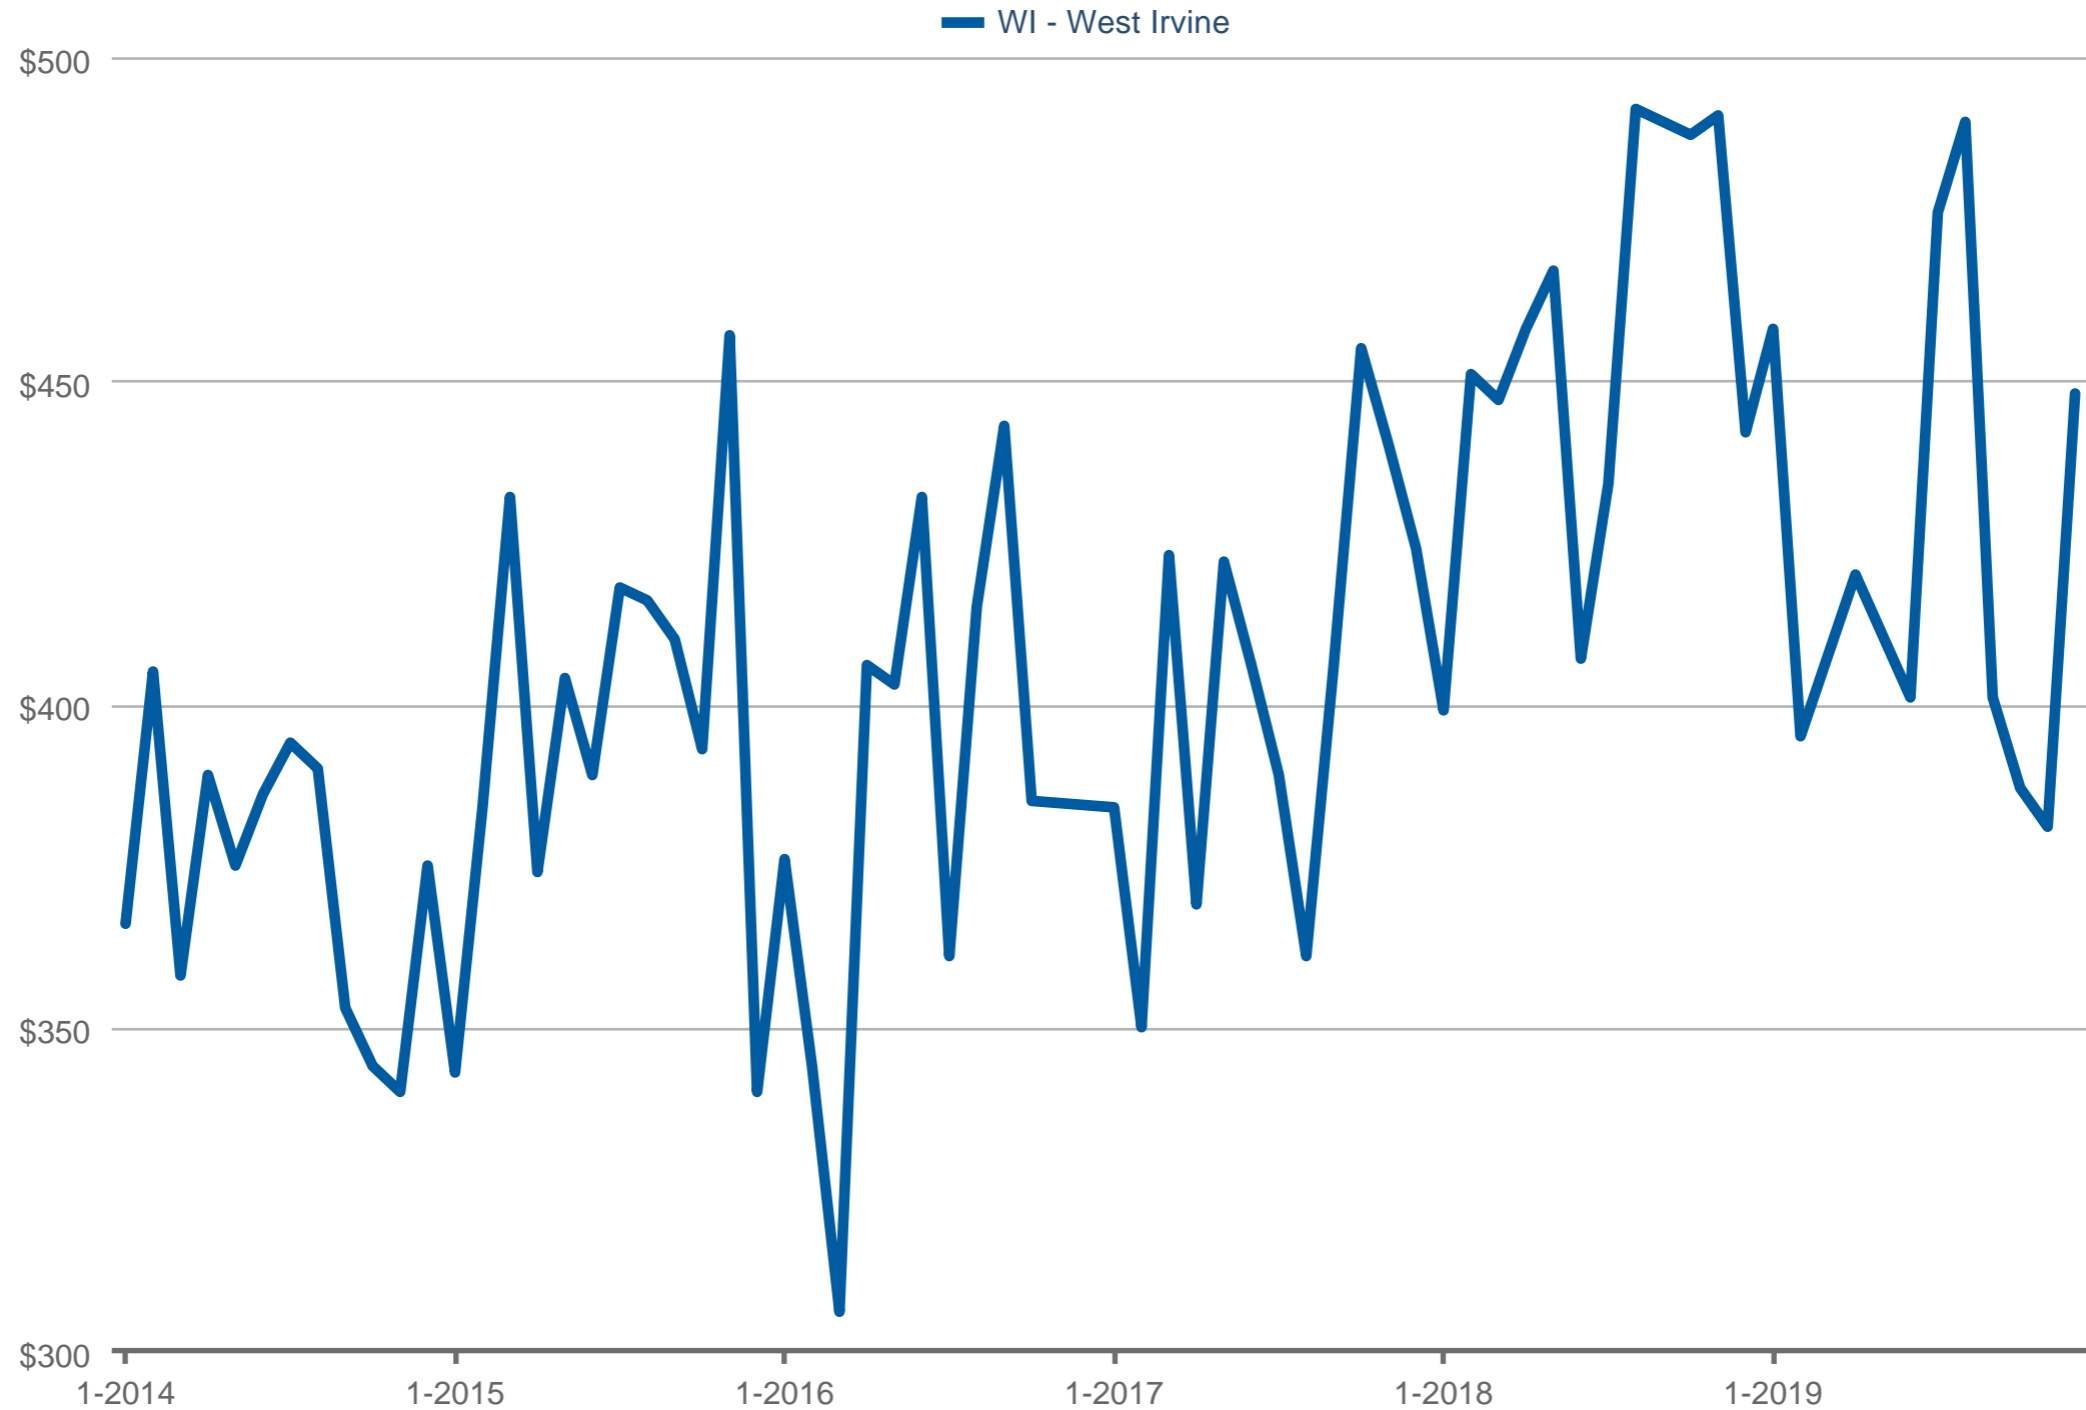

Median Price Per Square Foot

WI - West Irvine: Single Family

Each data point is one month of activity. Data is from January 5, 2020.