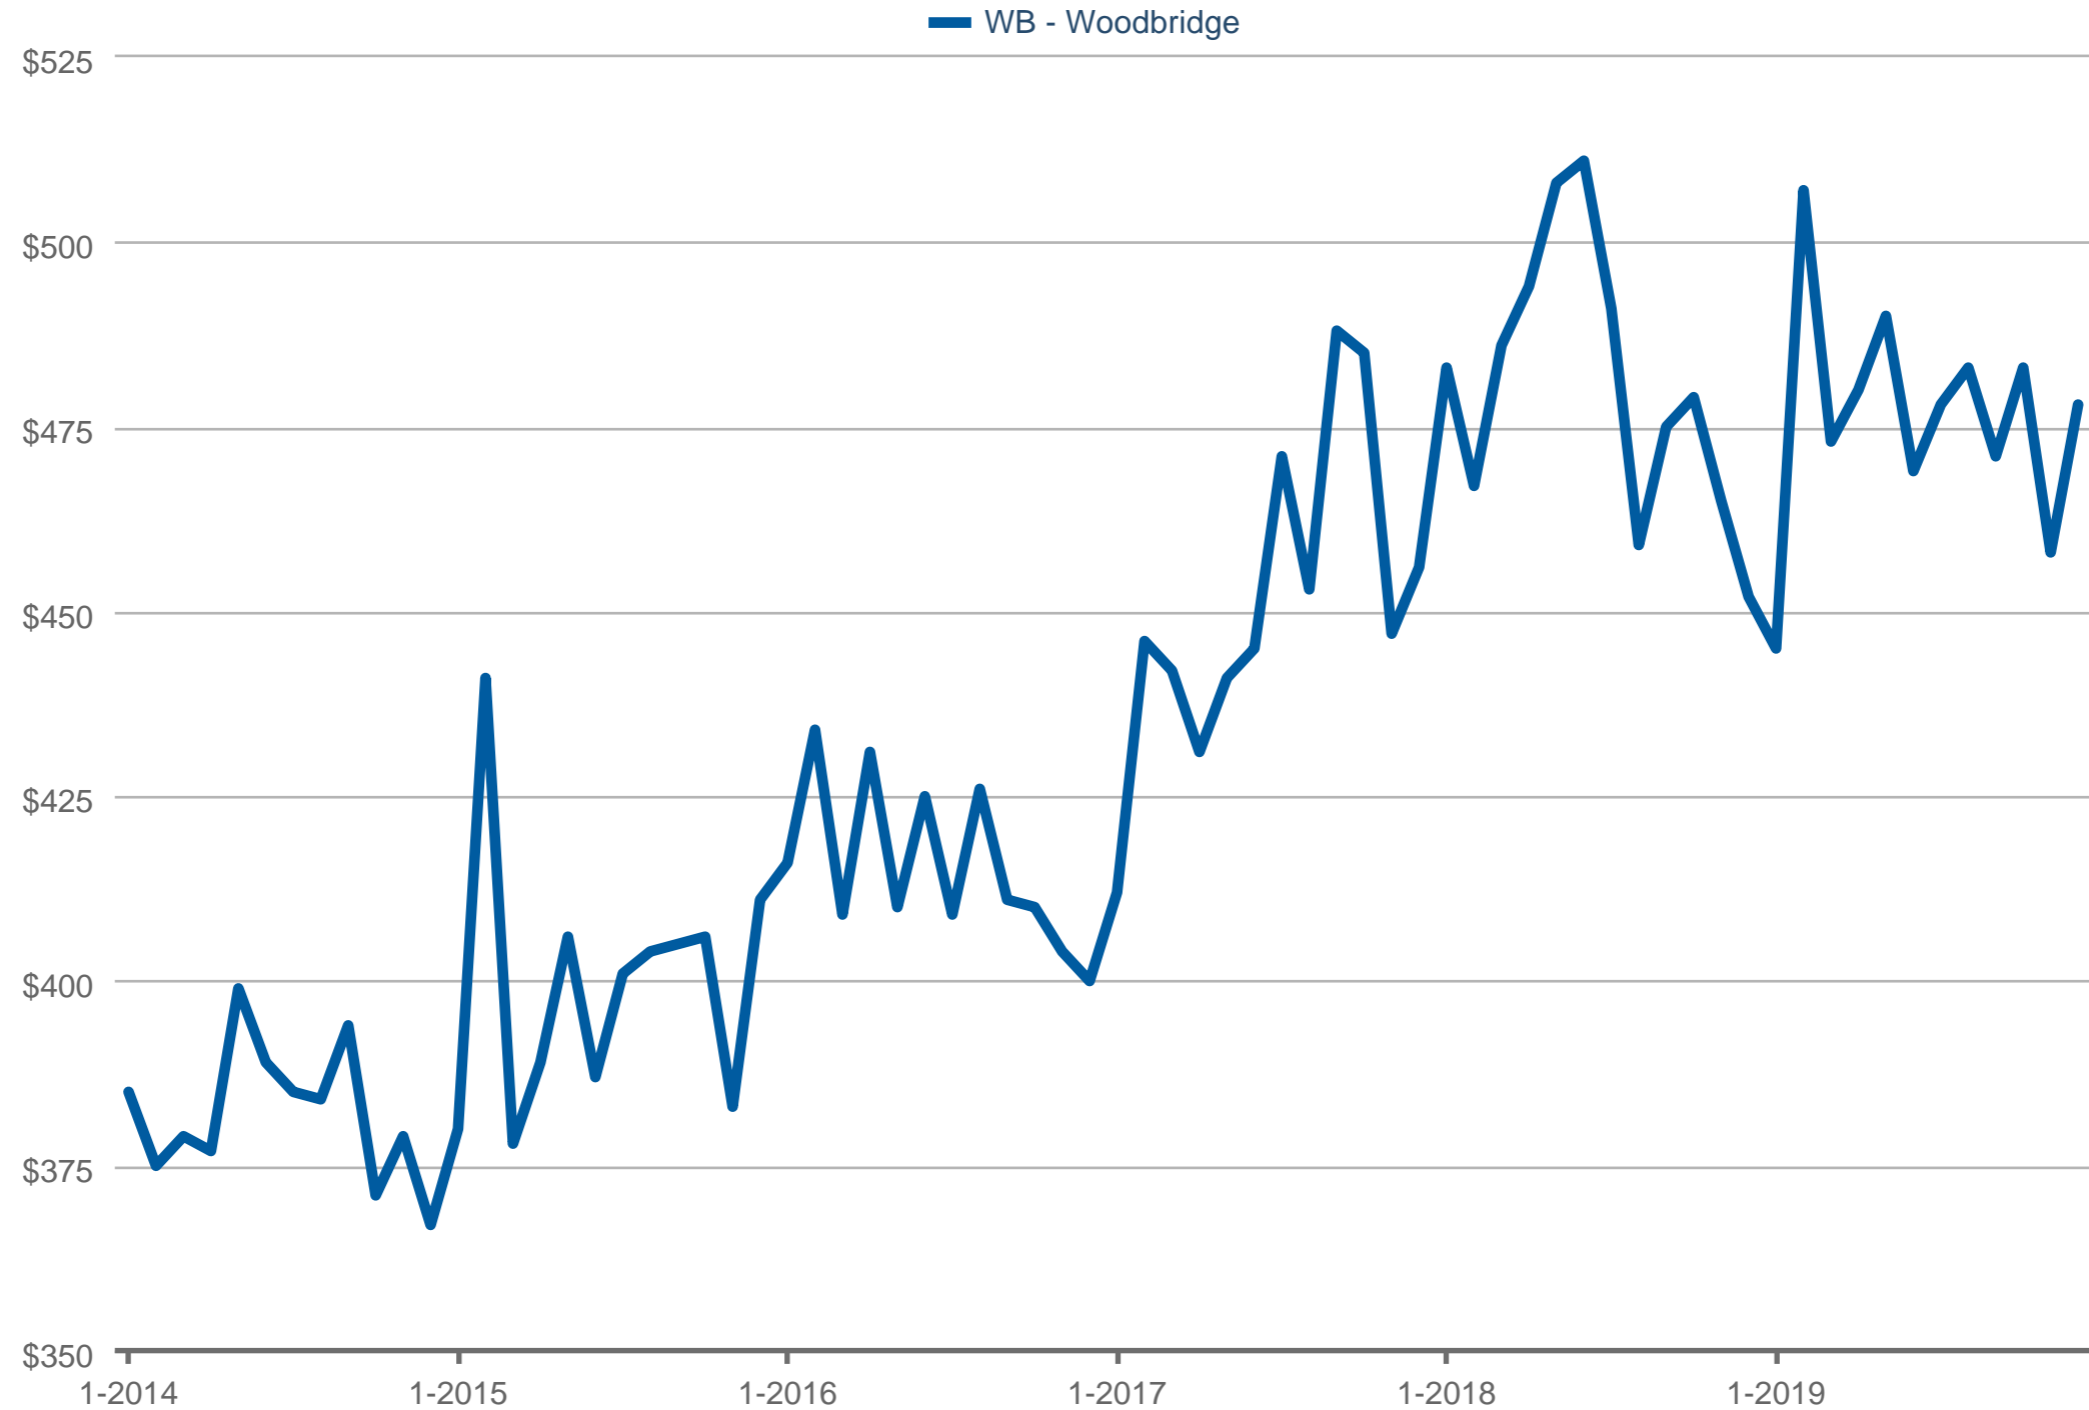

Median Price Per Square Foot

WB - Woodbridge: Condominium & Townhouse

Each data point is one month of activity. Data is from January 5, 2020.

All data is from the California Regional Multiple Listing Service, INC. InfoSparks © 2024 ShowingTime.