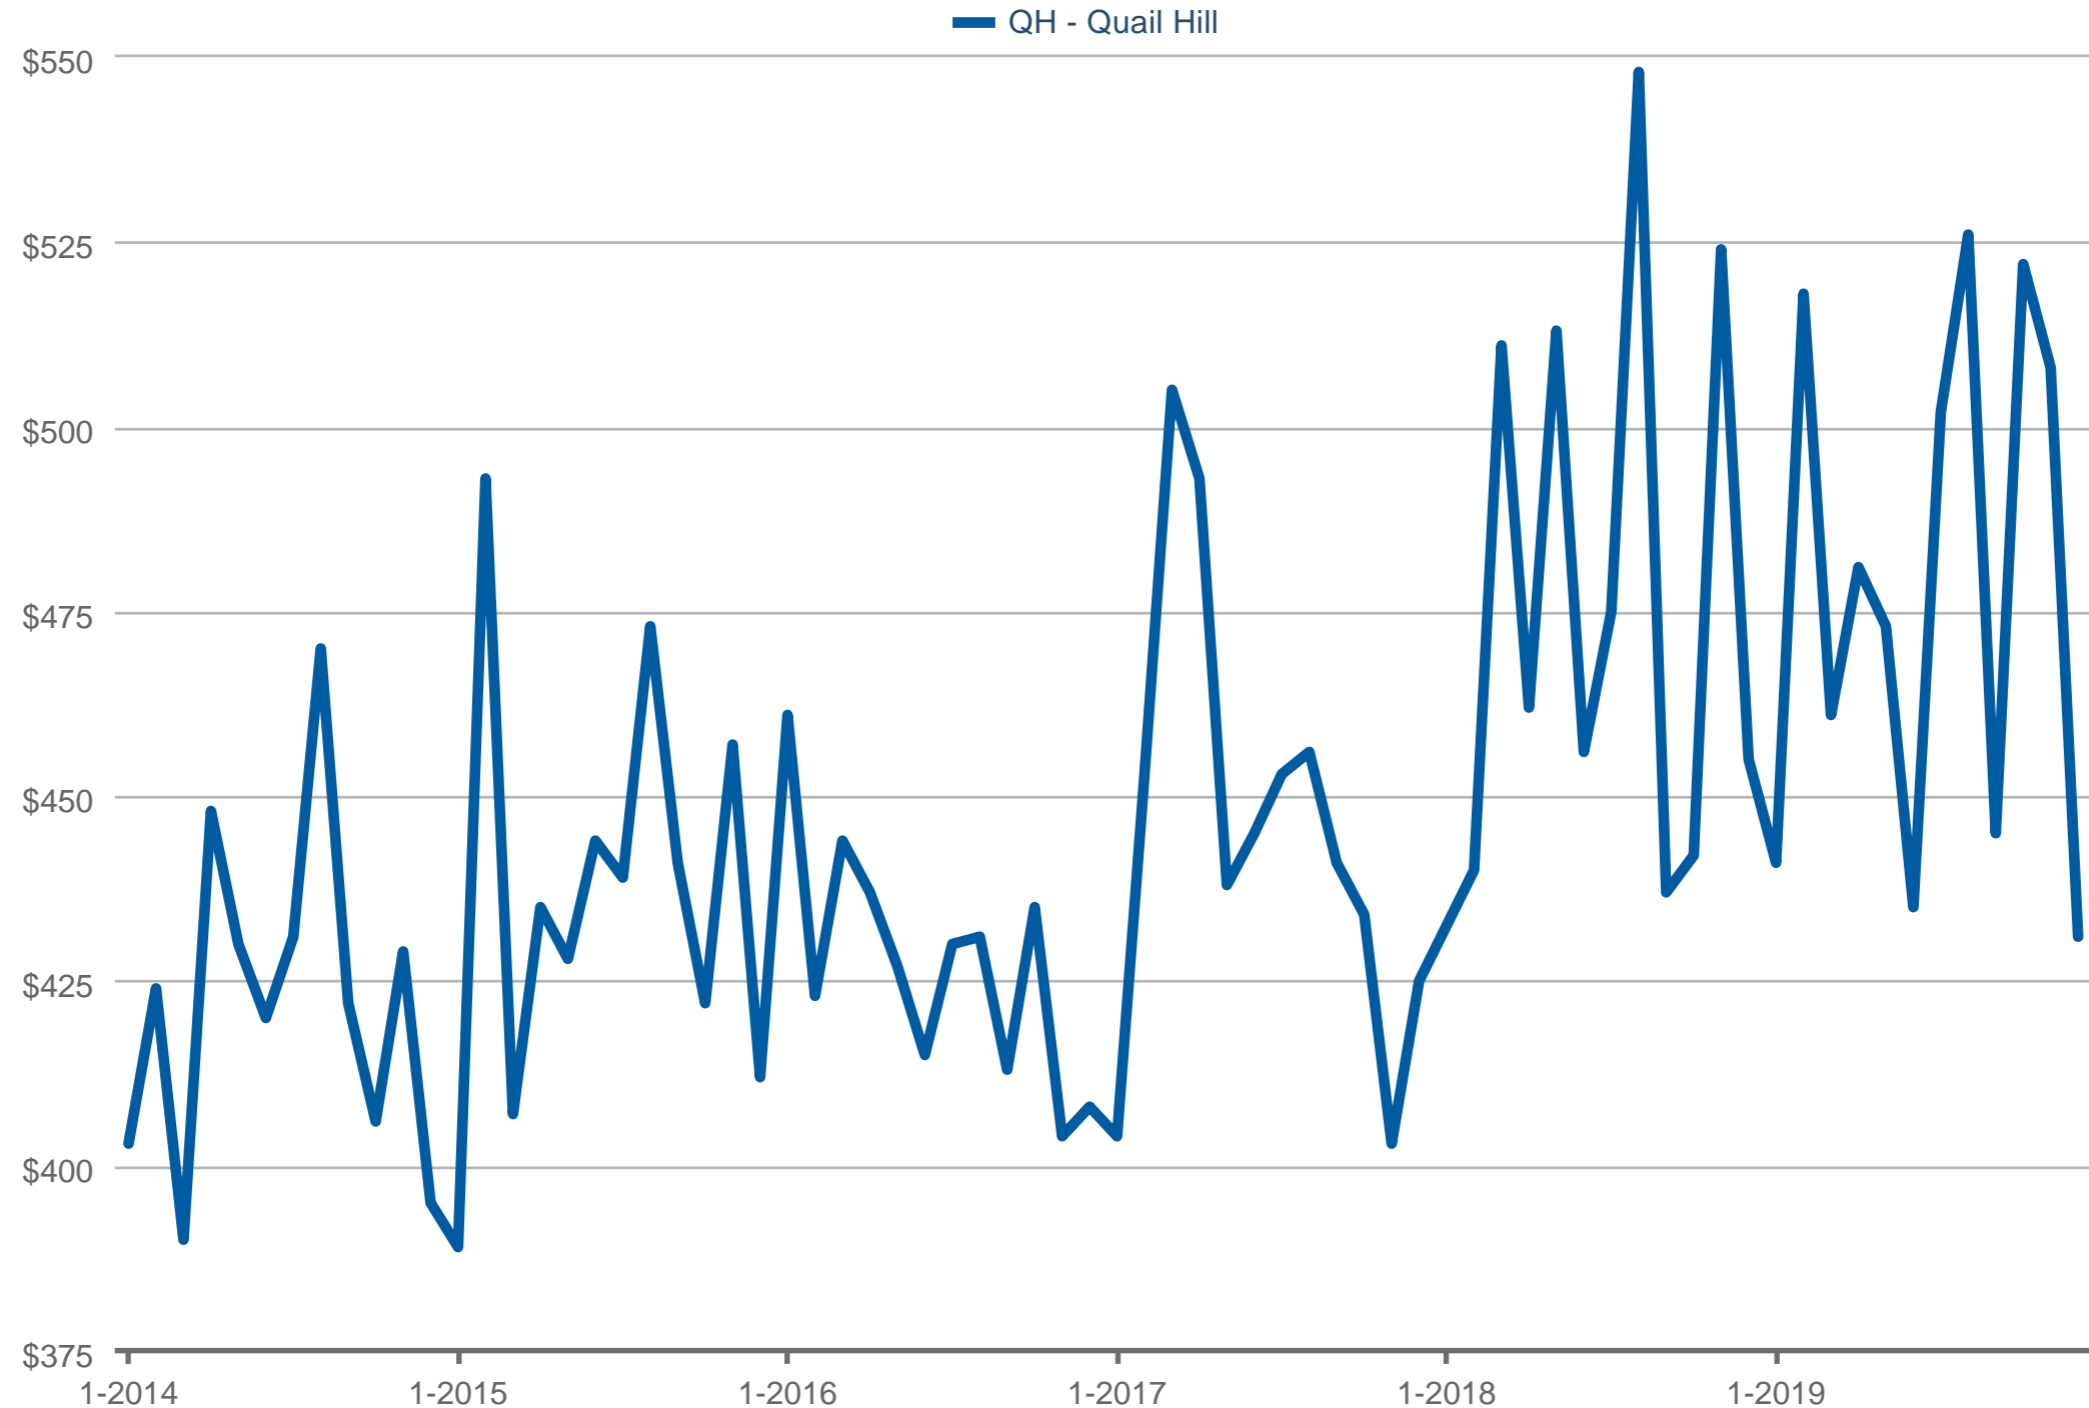

Median Price Per Square Foot

QH - Quail Hill: Condominium & Townhouse

Each data point is one month of activity. Data is from January 5, 2020.