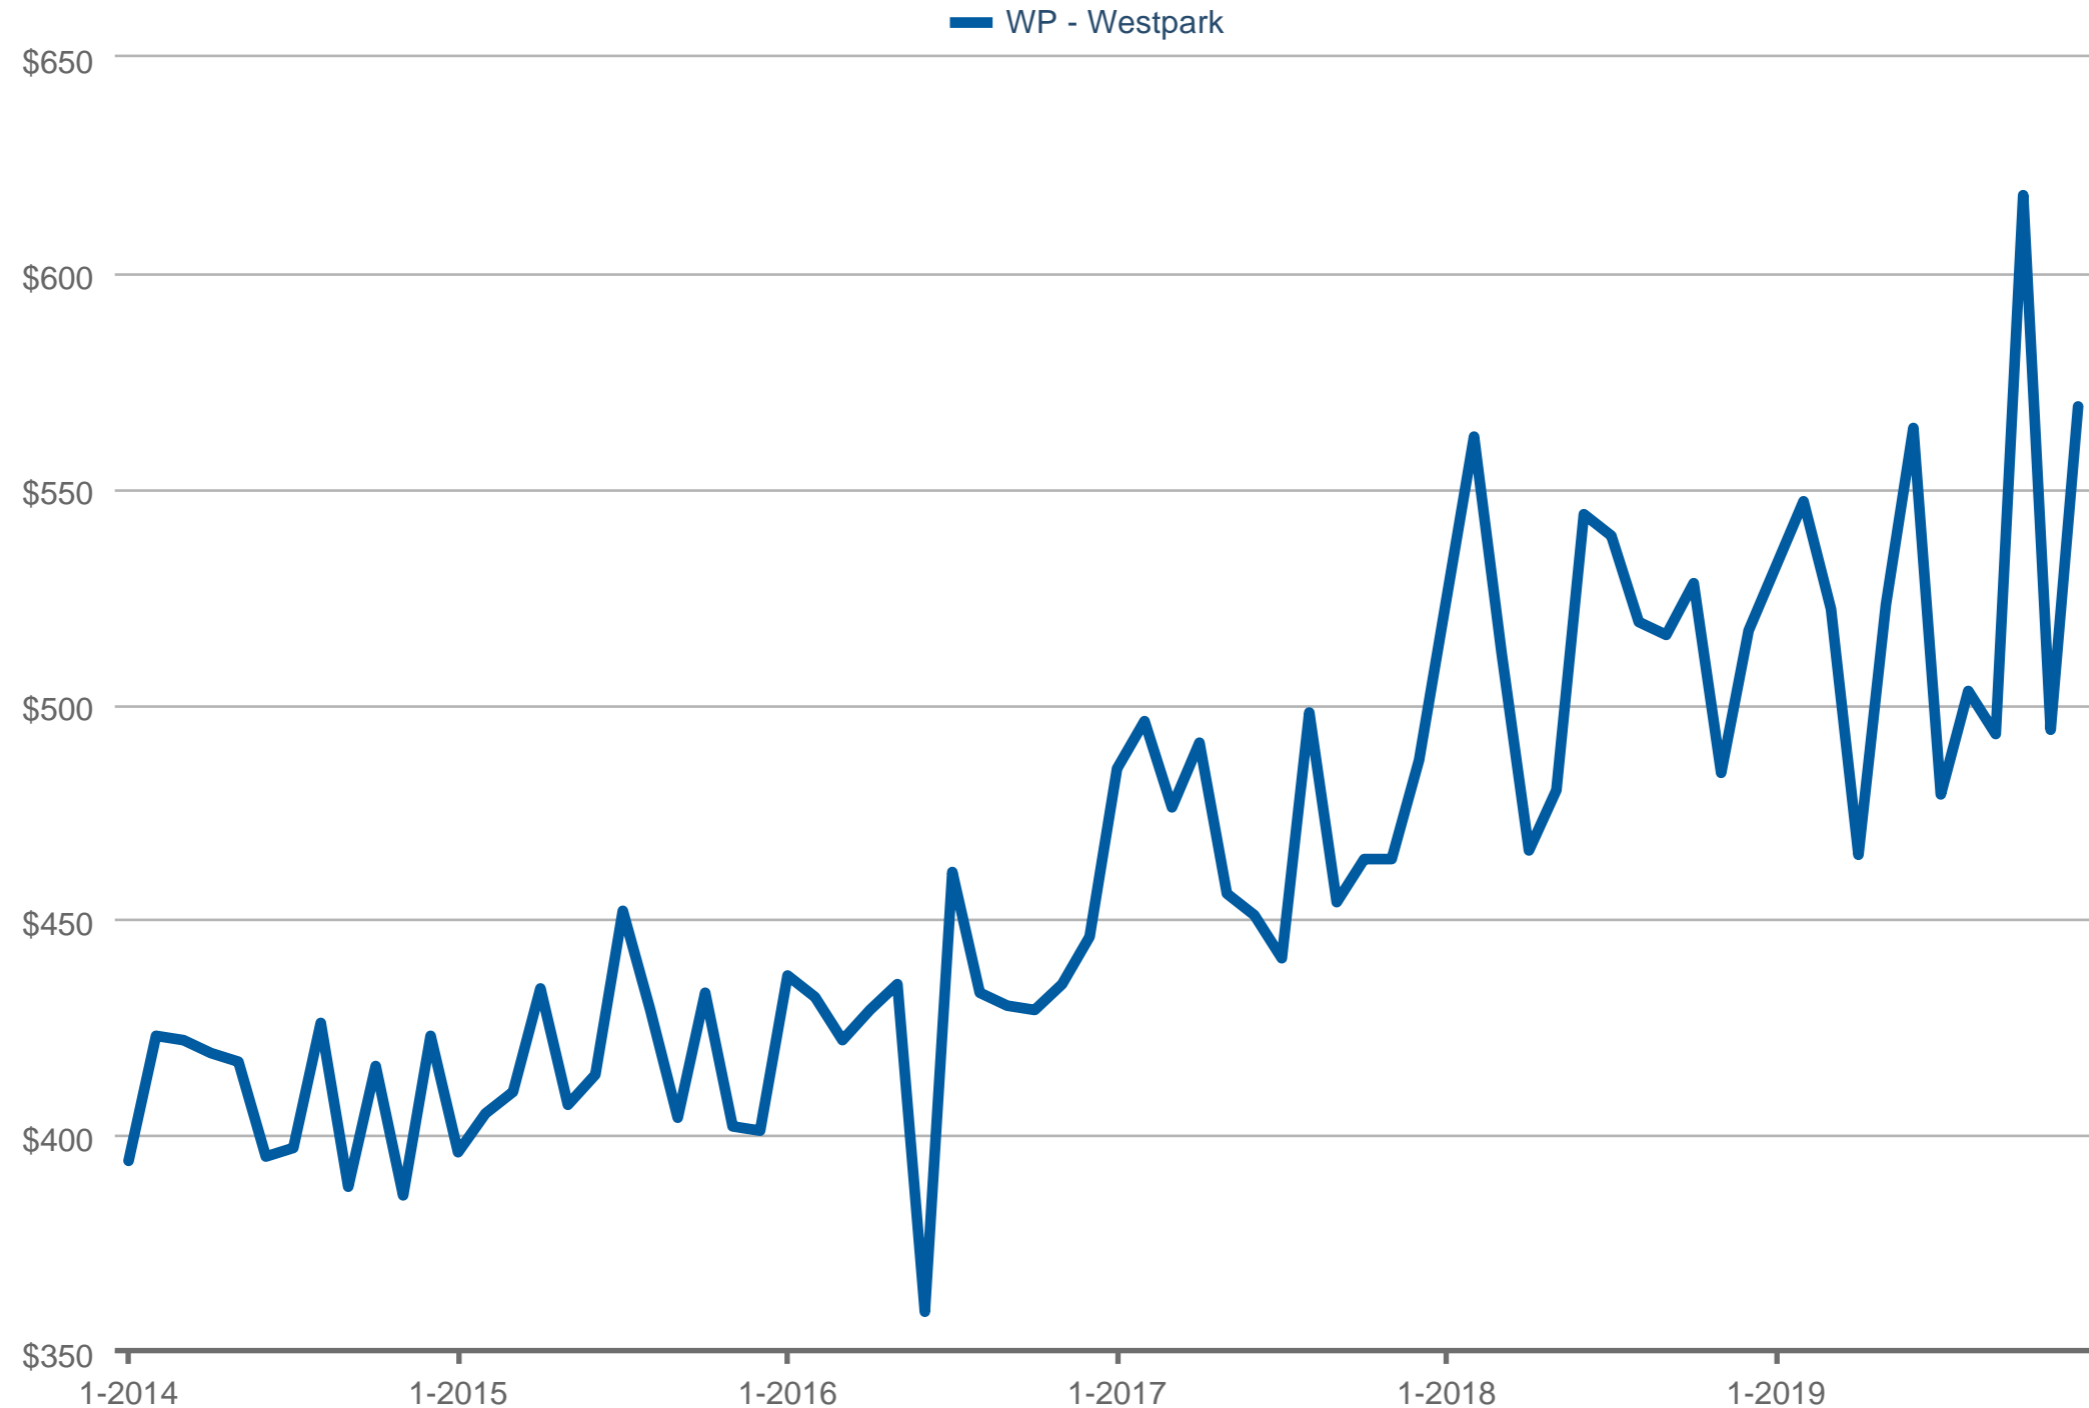

### Median Price Per Square Foot

WP - Westpark: Condominium & Townhouse

Each data point is one month of activity. Data is from January 5, 2020.